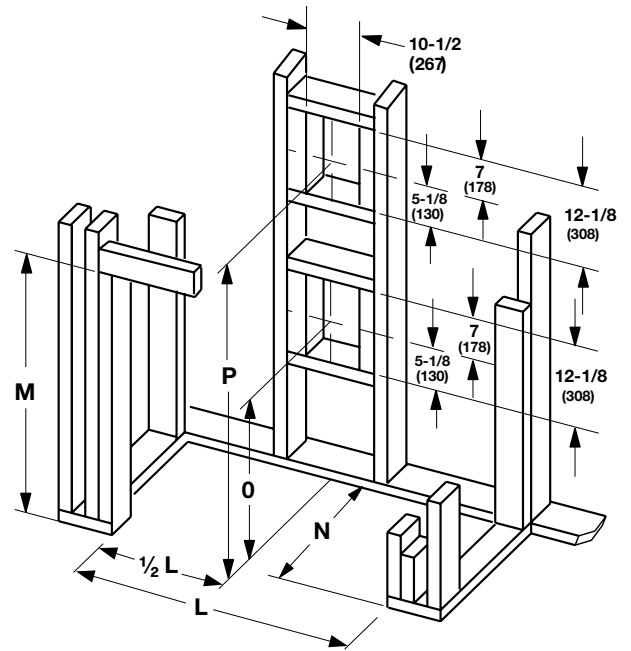

Wireless Wall-Mounted Control
(Standard with Electronic Ignition Models)

Optional Hand-Held
Remote Control

APPLIANCE SPECIFICATIONS

FLAT WALL FRAMING SPECIFICATIONS

	DRT4040	DRT4045
A	37-1/8"	37-1/8"
B	33-1/4"	33-1/4"
C	27-1/4"	27-1/4"
D (DOOR)	37-3/8"	42-3/8"
E	40-1/4"	45-1/4"
F	30"	35"
G	15"	17-1/2"
H	37-7/8"	42-7/8"
I	6-7/8"	6-7/8"
J	21"	21"
K	12-3/8"	12-3/8"