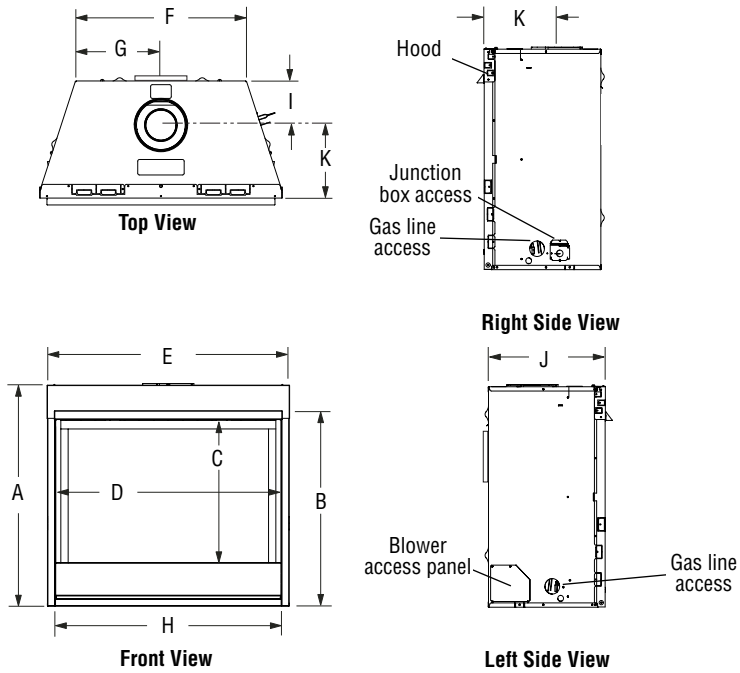

Wireless Wall-Mounted Control
(Standard with Electronic Ignition Models)

Optional Hand-Held
Remote Control

APPLIANCE SPECIFICATIONS

FLAT WALL FRAMING SPECIFICATIONS

	DRT4040	DRT4045
A	37-1/8"	37-1/8"
B	33-1/4"	33-1/4"
C	27-1/4"	27-1/4"
D (DOOR)	37-3/8"	42-3/8"
E	40-1/4"	45-1/4"
F	30"	35"
G	15"	17-1/2"
H	37-7/8"	42-7/8"
I	6-7/8"	6-7/8"
J	21"	21"
K	12-3/8"	12-3/8"