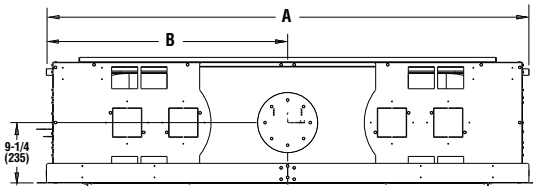

APPLIANCE SPECIFICATIONS

TOP VIEW