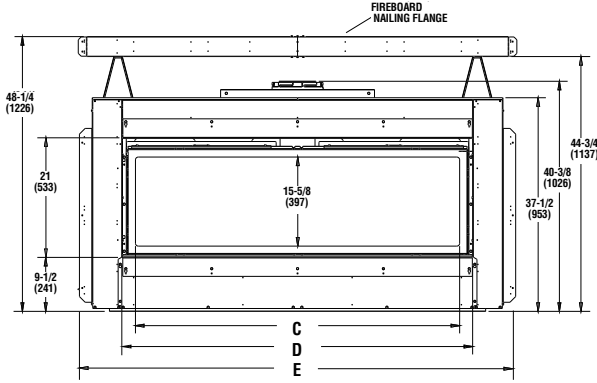

## APPLIANCE SPECIFICATIONS

TOP VIEW

FRONT VIEW

### DRL 4000 SERIES DIMENSIONS

Models	A	B	C	D	E
60"	74"	37"	56-5/8"	61-1/2"	76-5/8"
72"	86"	43"	68-5/8"	73-1/2"	88-5/8"
84"	98"	49"	80-5/8"	85-1/2"	100-5/8"

RIGHT SIDE VIEW

- REFER TO INSTALLATION MANUAL FOR ALL REQUIRED CLEARANCES TO COMBUSTIBLES.