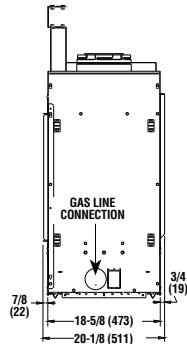

## APPLIANCE SPECIFICATIONS

TOP VIEW

FRONT VIEW

### DRL 4000 SERIES DIMENSIONS

Models	A	B	C	D	E
60"	74"	37"	56-5/8"	61-1/2"	76-5/8"
72"	86"	43"	68-5/8"	73-1/2"	88-5/8"
84"	98"	49"	80-5/8"	85-1/2"	100-5/8"

RIGHT SIDE VIEW

- REFER TO INSTALLATION MANUAL FOR ALL REQUIRED CLEARANCES TO COMBUSTIBLES.