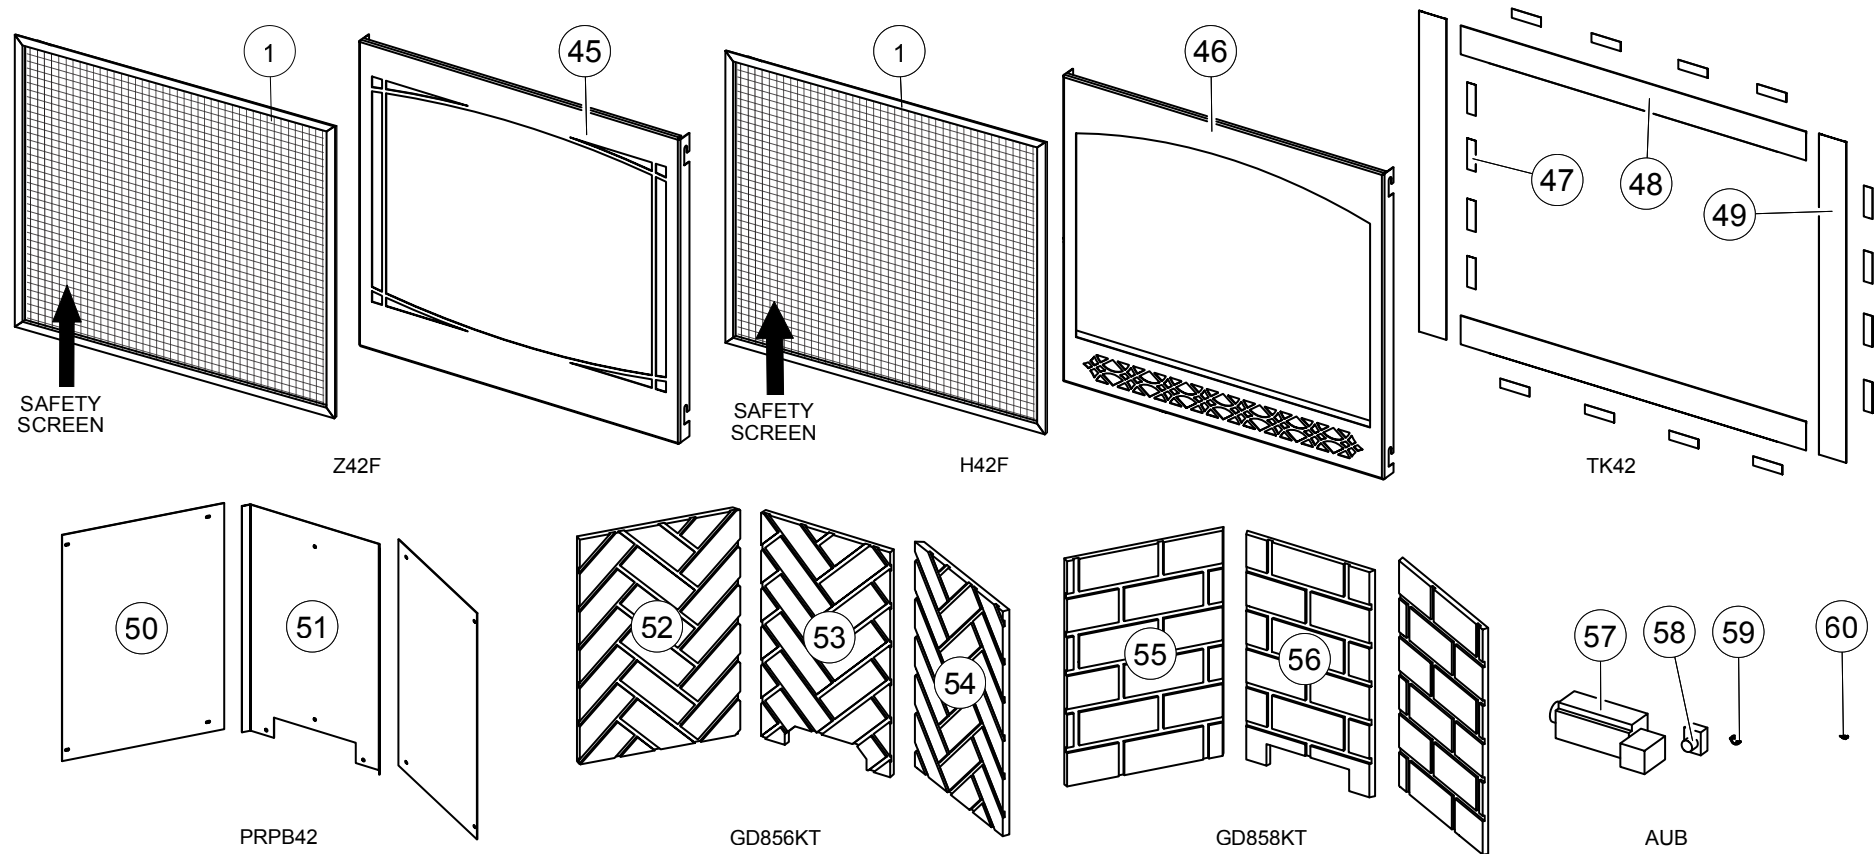

B42 ACCESSORIES

ITEMS MAY NOT APPEAR EXACTLY AS ILLUSTRATED

REF. NO.	PART NUMBER	DESCRIPTION	STOCKED
1	W565-0150	SAFETY SCREEN (Z42F / H42F)	YES
45	W010-3280	ZEN FRONT ASSEMBLY (Z42F)	
46	W010-3273	HERITAGE FRONT ASSEMBLY(H42F)	
47	W430-0003	MAGNET (X16) (TK42)	YES
48	W715-0969	TOP/BOTTOM TRIM (X2) (TK42)	
49	W715-0952	SIDE TRIM (X2) (TK42)	
50	W475-0922	SIDE PORCELAIN PANEL(PRPB42)(X2)	
51	W475-0934	REAR PORCELAIN PANEL (PRPB42)	
52	W475-0938	LS HERRINGBONE BRICK PANEL(GD856KT)	

REF. NO.	PART NUMBER	DESCRIPTION	STOCKED
53	W475-0979	REAR HERRINGBONE BRICK PANEL(GD856KT)	
54	W475-0937	RS HERRINGBONE BRICK PANEL(GD856KT)	
55	W475-0915	SIDE SANDSTONE BRICK PANEL(X2)(GD858KT)	
56	W475-0933	REAR SANDSTONE BRICK PANEL(GD858KT)	
57	W062-0051	BLOWER (AUB)	YES
58	KB-35	VARIABLE SPEED SWITCH	YES
59	W690-0002	THERMODISC	YES
60	W715-0191	ANTI-CONDENSATION SWITCH (ACS)	YES