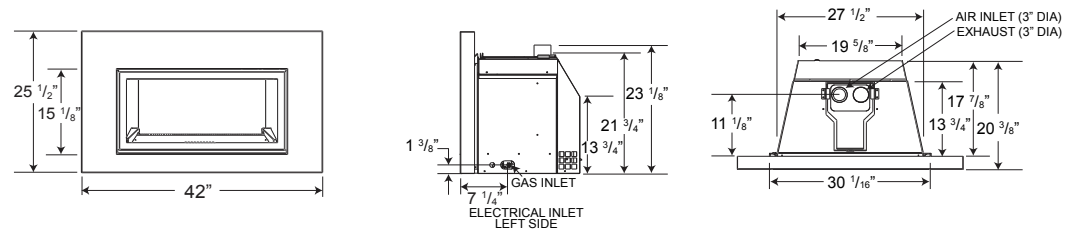

Model	BTU's (Input)		Venting	Height		Front Width		Depth		Glass Type	Glass Size		Viewing Area (sq. in.)	Efficiencies			Blower	Mobile Home Certified	Electronic Ignition
	Natural Gas	Propane		Actual	Minimum Opening	Actual	Minimum Opening	Actual	Minimum Opening		Height	Width		EnerGuide	AFUE	Steady State			
GDI30G	15 - 24,500	15 - 24,500	3"	21 3/4"	22"	30 1/16"	28"	17 7/8"	18"	Ceramic	14"	28 1/2"	399	64.5%	-	85%	Standard	Yes	Yes

Certified and tested under Canadian and American National standards: CSA 2.22, ANSI Z21.50 for vented gas fireplaces.