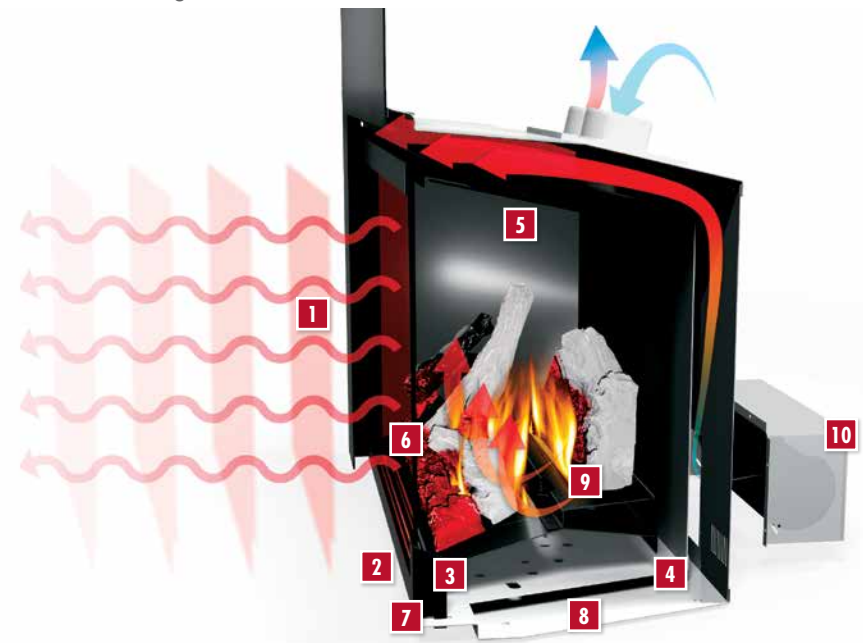

### Napoleon's Gas Inserts

Napoleon's direct vent gas fireplace insert design employs a sealed combustion and vent system. These and other innovations, allow Napoleon's inserts to achieve some of the highest efficiencies in the industry today. The direct vent draws its combustion air from outside while venting to the same outside atmosphere - thereby not consuming warm house air. Direct venting also eliminates drafts and heat loss common to traditional wood burning fireplaces.

### Napoleon's Infrared (IR) Gas Inserts

Napoleon's infrared burner system is designed with strategically positioned burner ports to direct the fuel towards its burner, creating a red hot glow that generates the infrared heat waves which then radiate from the fireplace to surrounding cooler objects in the room. The built-in heat exchange system is maximized by deflecting the exhausting flue gasses toward the glass for optimum heat transfer into the room. These two systems alone are an effective source of heat, eliminating the need for a blower for most rooms.