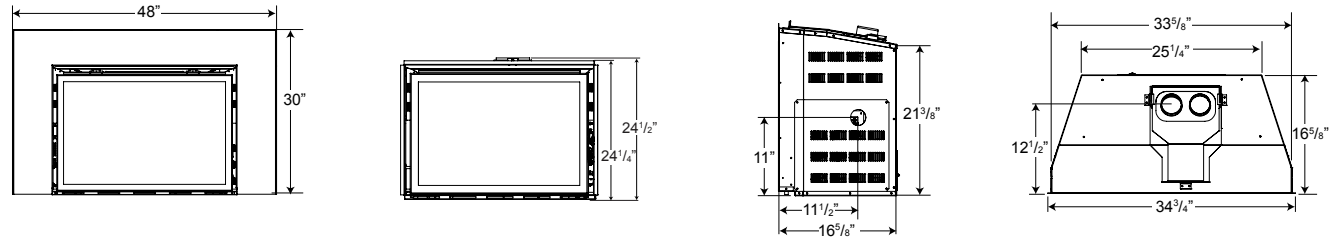

XIR4

Shown on pages 8 & 9

Model	BTU's (Input)		Venting	Height		Front Width		Depth		Glass Type	Glass Size		Viewing Area (sq. in.)	Efficiencies			Blower	Mobile Home Certified	Electronic Ignition
	Natural Gas	Propane		Actual	Minimum Opening	Actual	Minimum Opening	Actual	Minimum Opening		Height	Width		EnerGuide	AFUE	Steady State			
XIR4	16 - 40,000	15 - 40,000	3"	24 1/2"	25"	34 3/4"	34 1/4"	16 5/8"	17"	Ceramic	20 5/8"	31"	560	68.9%	72.4%	83%	Standard	Yes	Yes

Certified and tested under Canadian and American National standards: CSA 2.33, ANSI Z21.88 for vented gas fireplace heaters.

GDI30G

Shown on pages 10 & 11