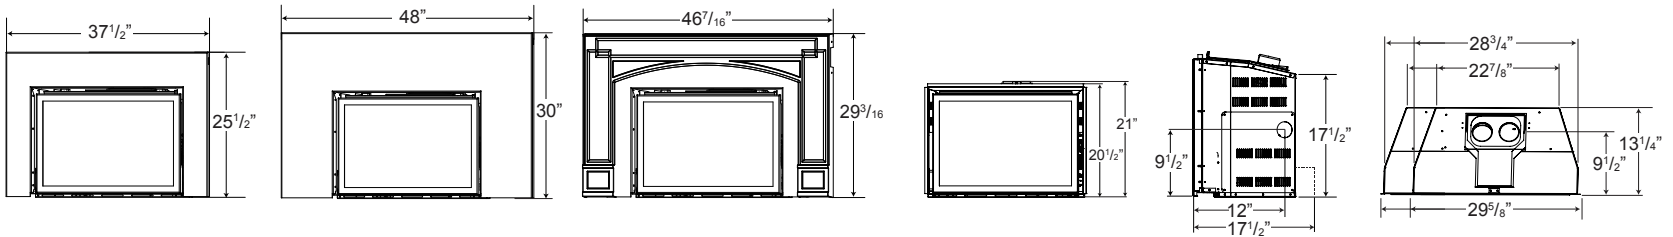

IR3

Shown on pages 6 & 7

Model	BTU's (Input)		Venting	Height		Front Width		Depth		Glass Type	Glass Size		Viewing Area (sq. in.)	Efficiencies			Blower	Mobile Home Certified	Electronic Ignition
	Natural Gas	Propane		Actual	Minimum Opening	Actual	Minimum Opening	Actual	Minimum Opening*		Height	Width		EnerGuide	AFUE	Steady State			
IR3	18 - 24,000	18 - 24,000	3"	21"	21 1/2"	29 5/8"	29"	13 1/4"	13 1/2"	Ceramic	17"	25 9/16"	364	64.2%	66.3%	77%	Optional*	Yes	Yes

Certified and tested under Canadian and American National standards: CSA 2.33, ANSI Z21.88 for vented gas fireplace heaters.