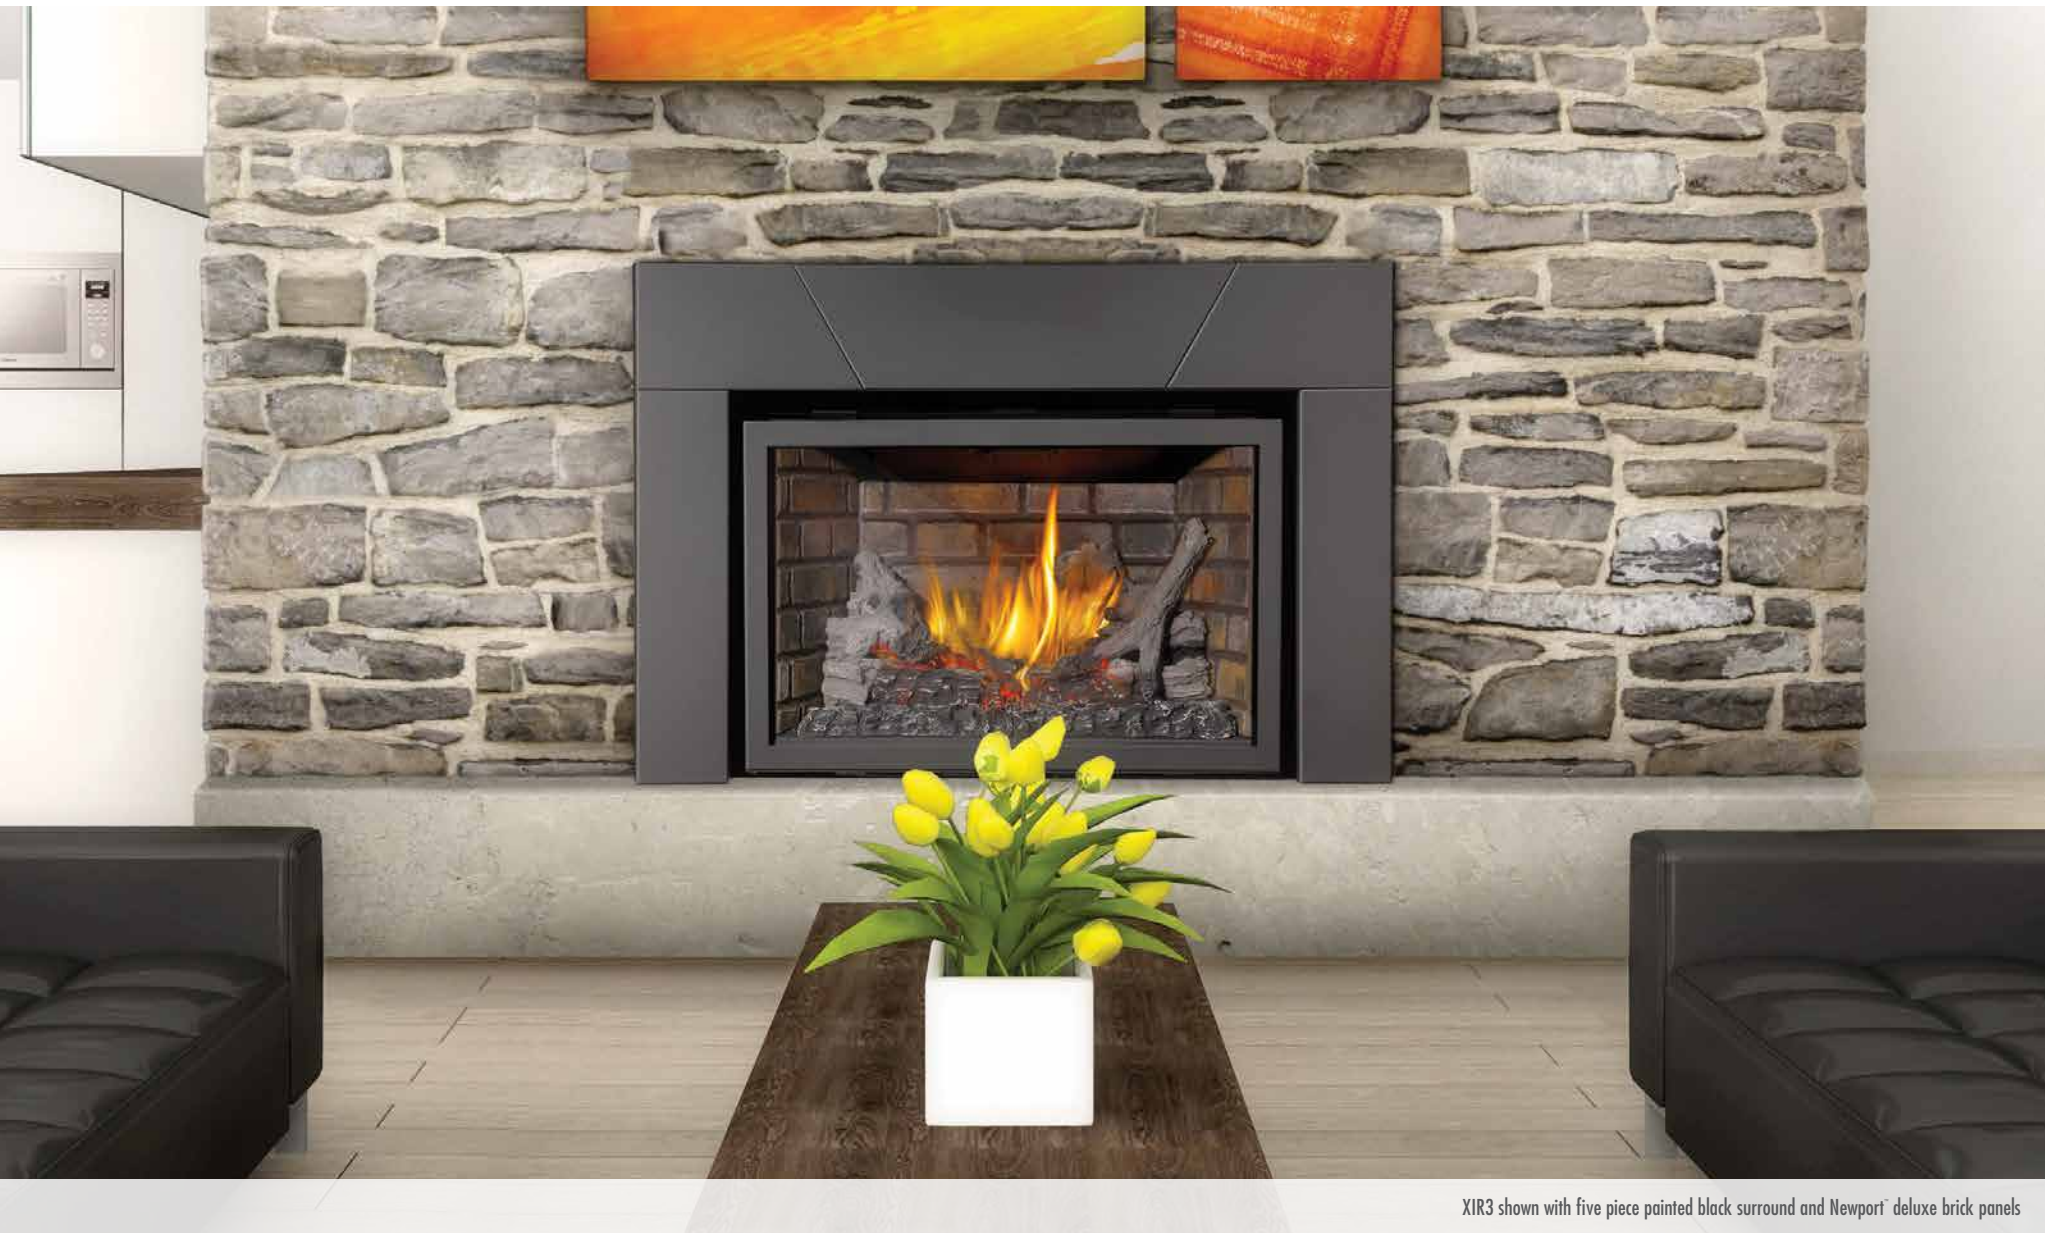

XIR3 shown with five piece painted black surround and Newport® deluxe brick panels