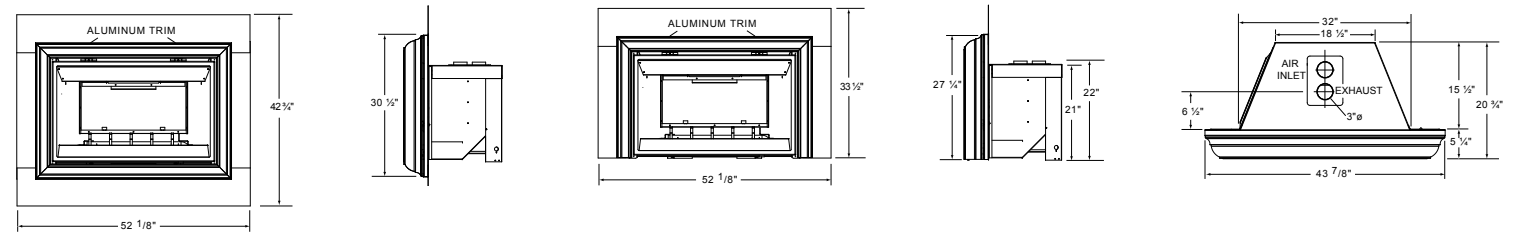

GD144

Shown on pages 16 & 17

Model	BTU's (Input)		Venting	Height			Front Width		Depth		Glass Type	Glass Size		Viewing Area (sq. in.)	Efficiencies			Blower	Mobile Home Certified	Electronic Ignition
	Natural Gas	Propane		Actual (Three-Sided)	Actual (Four-Sided)	Minimum Opening	Actual	Minimum Opening	Actual	Minimum Opening		Height	Width		EnerGuide	AFUE	Steady State			
GD144	13 - 40,000	10 - 40,000	3"	27 1/4"	30 1/2"	21"	43 7/8"	32"	20 3/4"	16"	Ceramic	22 1/2"	36 1/4"	816	61.4%	-	69%	Standard	Yes	No

Certified and tested under Canadian and American National standards: CSA 2.33, ANSI Z21.50 for vented gas fireplaces.

GI3600

Shown on pages 18 & 19