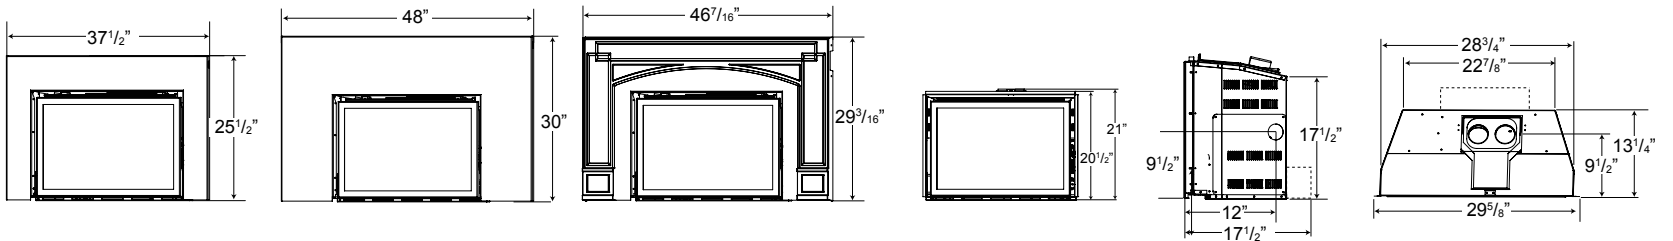

XIR3

Shown on pages 6 & 7

Model	BTU's (Input)		Venting	Height		Front Width		Depth		Glass Type	Glass Size		Viewing Area (sq. in.)	Efficiencies			Blower	Mobile Home Certified	Electronic Ignition
	Natural Gas	Propane		Actual	Minimum Opening	Actual	Minimum Opening	Actual	Minimum Opening*		Height	Width		EnerGuide	AFUE	Steady State			
XIR3	15 - 31,000	16 - 31,000	3"	21"	21 1/2"	29 5/8"	29"	13 1/4"	13 1/2"	Ceramic	17"	25 9/16"	364	67%	68.4%	80%	Optional*	Yes	Yes

Certified and tested under Canadian and American National standards: CSA 2.33, ANSI Z21.88 for vented gas fireplace heaters.

* Add an additional 4" to the minimum opening depth dimension for optional blower
Figures may vary with individual conditions such as floor plan layout, insulation value/heat loss of the house and geographical location.
Measurements to be used as a guide only. Consult your owner's manual for complete and up-to-date installation instructions and proper clearances to combustible materials.