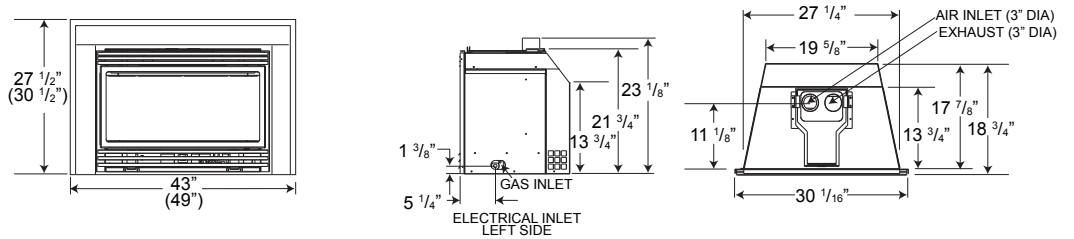

GDI30

Shown on pages 12 & 13

Model	BTU's (Input)		Venting	Height		Front Width		Depth		Glass Type	Glass Size		Viewing Area (sq. in.)	Efficiencies			Blower	Mobile Home Certified	Electronic Ignition
	Natural Gas	Propane		Actual	Minimum Opening	Actual	Minimum Opening	Actual	Minimum Opening		Height	Width		EnerGuide	AFUE	Steady State			
GDI30	15 - 24,500	15 - 24,500	3"	21 3/4"	22"	30 1/16"	28"	17 7/8"	18"	Ceramic	14"	28 1/2"	399	64.5%	60.02%	85%	Standard	Yes	No

Certified and tested under Canadian and American National standards: CSA 2.22, ANSI Z21.50 for vented gas fireplaces.

Figures may vary with individual conditions such as floor plan layout, insulation value/heat loss of the house and geographical location. Measurements to be used as a guide only. Consult your owner's manual for complete and up-to-date installation instructions and proper clearances to combustible materials.