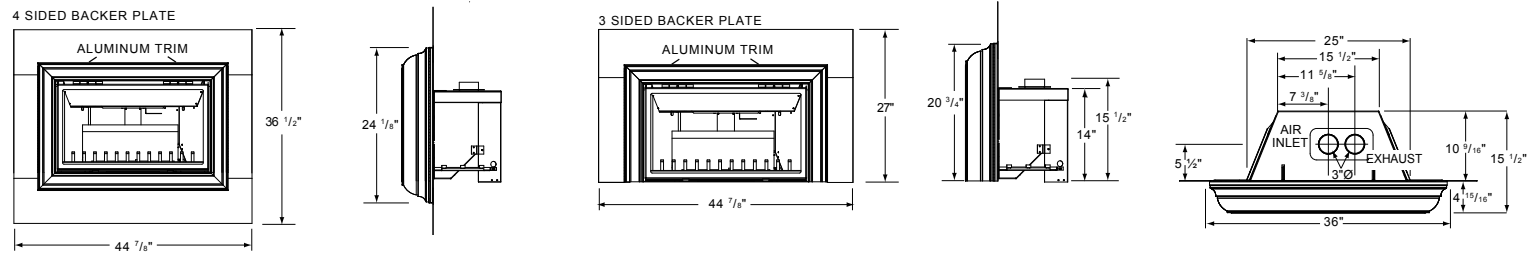

GDIZC

Shown on pages 14 & 15

Model	BTU's (Input)		Venting	Height			Front Width		Depth		Glass Type	Glass Size		Viewing Area (sq. in.)	Efficiencies			Blower	Mobile Home Certified	Electronic Ignition
	Natural Gas	Propane		Actual (Three-Sided)	Actual (Four-Sided)	Minimum Opening	Actual	Minimum Opening	Actual	Minimum Opening		Height	Width		EnerGuide	AFUE	Steady State			
GDIZC	14 - 24,000	15 - 24,000	3"	20 3/4"	24 1/8"	14 1/2"	36"	25"	15 1/2"	11"	Ceramic	16"	28 1/2"	456	65.5%	65%	85%	Standard	Yes	No

Certified and tested under Canadian and American National standards: CSA 2.33, ANSI Z21.88 for vented gas fireplace heaters.