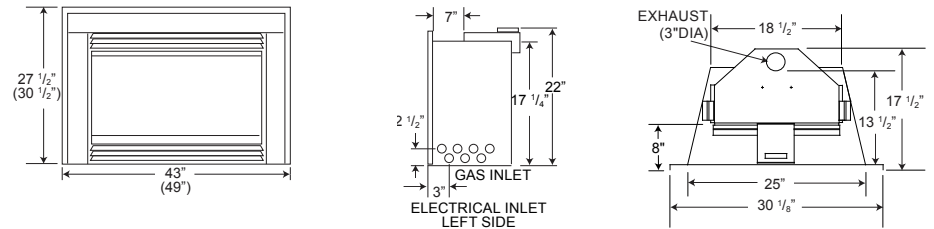

Model	BTU's (Input)		Venting	Height		Front Width		Depth		Glass Type	Glass Size		Viewing Area (sq. in.)	Efficiencies			Blower	Mobile Home Certified	Electronic Ignition
	Natural Gas	Propane		Actual	Minimum Opening	Actual	Minimum Opening	Actual	Minimum Opening		Height	Width		EnerGuide	AFUE	Steady State			
GI3600	16 - 24,000	17 - 22,000	3"	17 1/4"	17 1/2"	25"	25 1/2"	17 1/2"	16 1/2"	Ceramic	11 3/4"	29 3/4"	350	62.3%	-	76%	Standard	Yes	No

Certified and tested under Canadian and American National standards: CSA 2.33, ANSI Z21.50 for vented gas fireplaces.

Figures may vary with individual conditions such as floor plan layout, insulation value/heat loss of the house and geographical location. Measurements to be used as a guide only. Consult your owner's manual for complete and up-to-date installation instructions and proper clearances to combustible materials.