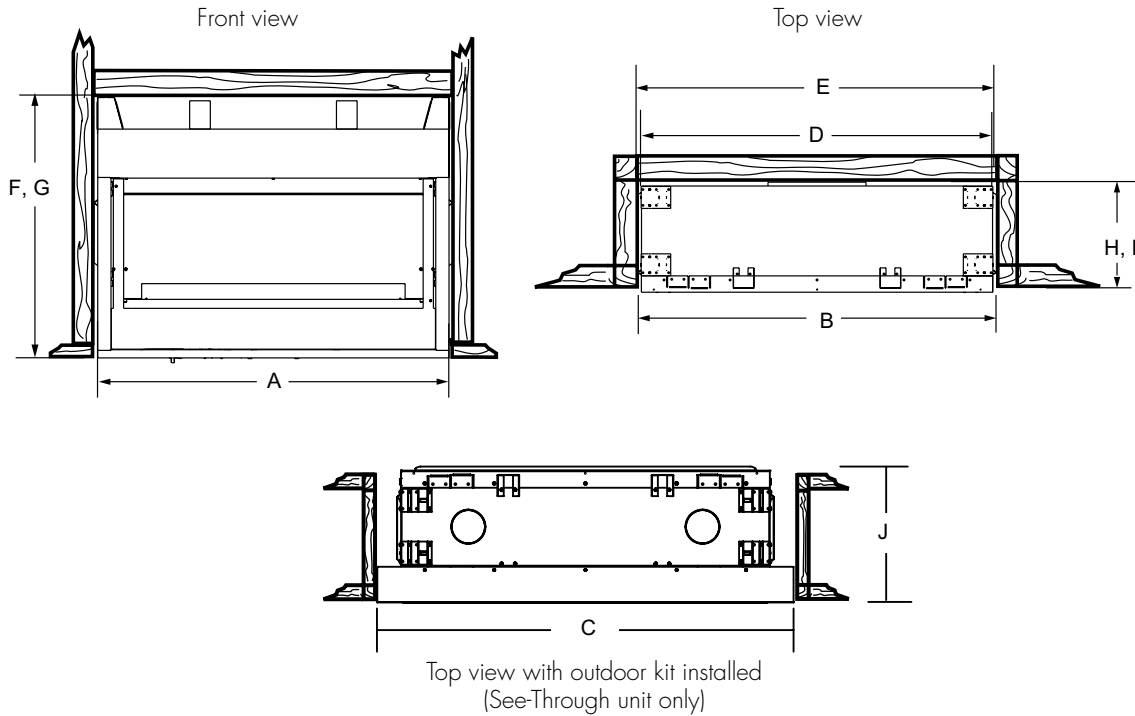

* For the Artisan 42 See-Through only

**For the Artisan 42 models only

SPECIFICATIONS

SPECIFICATIONS		Artisan 42 AVFL42	Artisan 42 See-Through AVFLST42	Artisan 42 AVFL60
FRONT WIDTH	ACTUAL / A	43"	43"	55-3/8"
	FRAMING / B	44"	44"	55-7/8"
	OUTDOOR KIT / C	N/A	48-1/2"	N/A
BACK WIDTH	ACTUAL / D	43"	43"	55-3/8"
	FRAMING / E	44"	44"	55-7/8"
HEIGHT	ACTUAL / F	28"	28"	29-3/4"
	FRAMING / G	32"	32"	36-3/8"
DEPTH	ACTUAL / H	13"	13-1/8"	16-1/8"
	FRAMING / I	13-1/2"	12"	18"
	OUTDOOR KIT / J	N/A	14-7/8"	N/A
VIEWING AREA		37-1/2" x 13-1/2"	37-1/2" x 13-1/2"	48-5/8" x 13"
BTU/HR INPUT		37,000(NG) / 36,000(LP)		38,000(NG) / 37,000(LP)