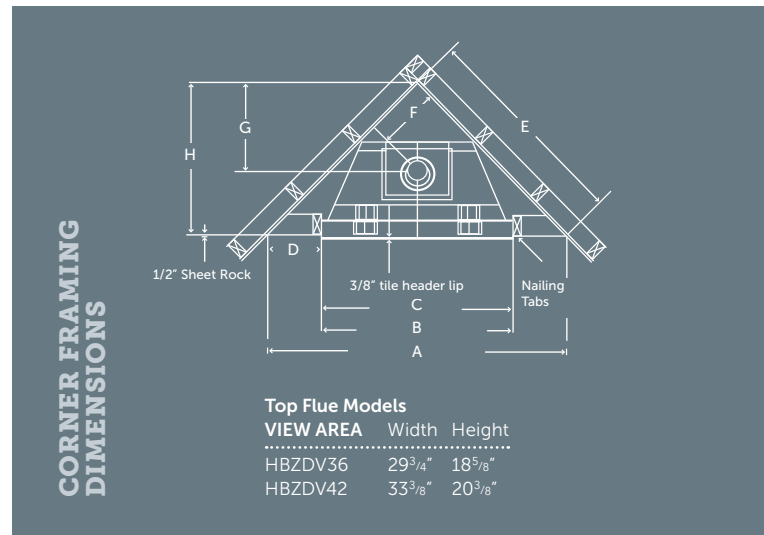

OPTIONAL FEATURES

Designer Clean View Circulating Kit
(No Louvers Required)

Grills

Available in Black, or Classic Series Black with Polish Brass, Antique or Chrome Accents

Surrounds Wide (Louvered Units)

Chrome or Black

Coverage • HBZDV3624/28 – 35 1/2" h x 41 1/8" w

Coverage • HBZDV4224/28 – 37 5/8" h x 45 1/8" w

Fan Kit

Heat activated with variable speed control

Brick Refractory Liner

Traditional, Herringbone, and Red Herringbone

Thermostat

Wall Mount Millivolt Thermostat or Programmable Thermostat

Remote Control

On/Off, Thermostat On/Off, Thermostat On/Off modulating, Thermostat On/Off modulating and fan control

Log Sets

Choose from the three available log sets, LOGC42 Classic Oak Four Piece, LOGC43 Traditional Oak Four Piece or LOGC44 Burnt Oak Eight Piece Log Set

CORNER FRAMING DIMENSIONS

LOUVERED

	HBZDV36	HBZDV42
A	54¹³/₁₆"	58¹³/₁₆"
B	36³/₈"	42⁵/₈"
C	36"	42"
D	9³/₁₆"	8¹/₄"
E	38³/₄"	41⁵/₈"
F	12³/₈"	13³/₄"
G	17⁷/₁₆"	19¹/₂"
H	27⁷/₈"	29⁷/₁₆"

CLEAN VIEW CIRCULATING KIT (CVCK)

	HBZDV36	HBZDV42
A	59⁷/₈"	63¹³/₁₆"
B	38⁷/₁₆"	42⁷/₁₆"
C	38³/₁₆"	42¹/₁₆"
D	10¹¹/₁₆"	10³/₁₆"
E	42⁵/₁₆"	45¹/₈"
F	12³/₈"	13³/₄"
G	17⁷/₁₆"	19¹/₂"
H	29¹⁵/₁₆"	31⁷/₈"

UNIT AND FRAMING SPECIFICATIONS (IN.)

Top Flue Models	Height Actual	Height Framing	Width Actual	Width Framing	Depth Actual	Depth Framing
LOUVERS						
HBZDV36	34¹³/₁₆"	35"	36"	36³/₈"	16⁷/₁₆"	17"
HBZDV42	37"	37¹/₈"	41⁷/₈"	42³/₈"	16⁷/₁₆"	17"
CLEAN VIEW CIRCULATING KIT (CVCK)						
HBZDV36	34¹¹/₁₆"	41"	38¹/₁₆"	38⁷/₁₆"	18⁷/₈"	19¹/₂"
HBZDV42	36¹³/₁₆"	43"	42¹/₁₆"	42⁷/₁₆"	18¹⁵/₁₆"	19¹/₂"

* All gas fireplaces manufactured as of January 1, 2015 include a Safety Screen Barrier.