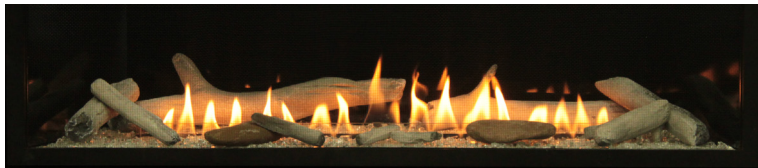

LOG SET (OPTIONAL)

Driftwood Ceramic Fiber Log Set with Rocks