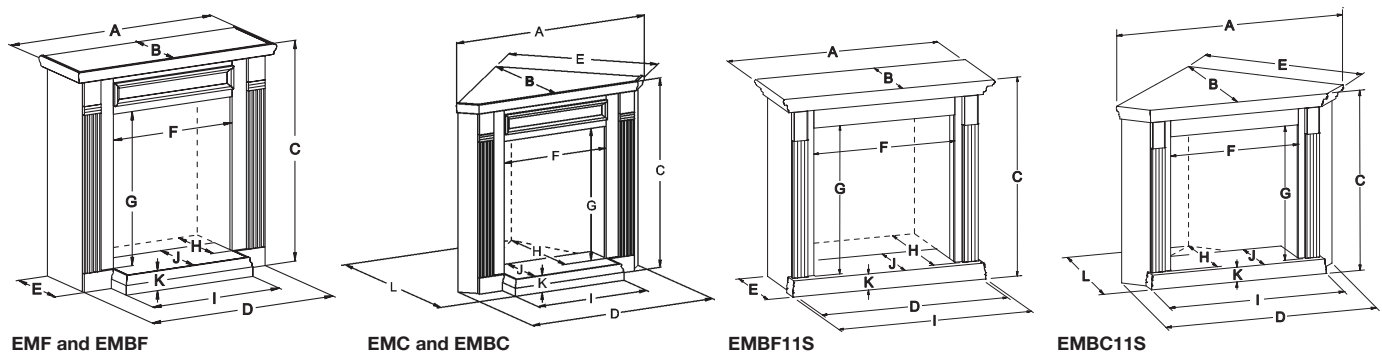

Gas Inlet for All Models		Warranty for All Models
Type of Gas	Natural or Propane	All parts carry a five-year limited warranty with a five-year limited labor warranty. All remote controls carry a one-year limited warranty.
Iron Pipe Size (N.P.T.)	1/2 inch	
Ignition System	Standing Pilot/Piezo or Intermittent Pilot	

Empire is committed to continuous product improvement; specifications are subject to change without notice. Dimensions in this brochure are approximate; read and follow the framing dimensions in the owners manual supplied with your Empire product. Flame size, shape, and color will vary from photos.

Empire Comfort Systems Inc.
918 Freeburg Ave.
Belleville, IL 62220-2623
info@empirecomfort.com
WMH-01059 3/01/20

Member of the following industry associations: