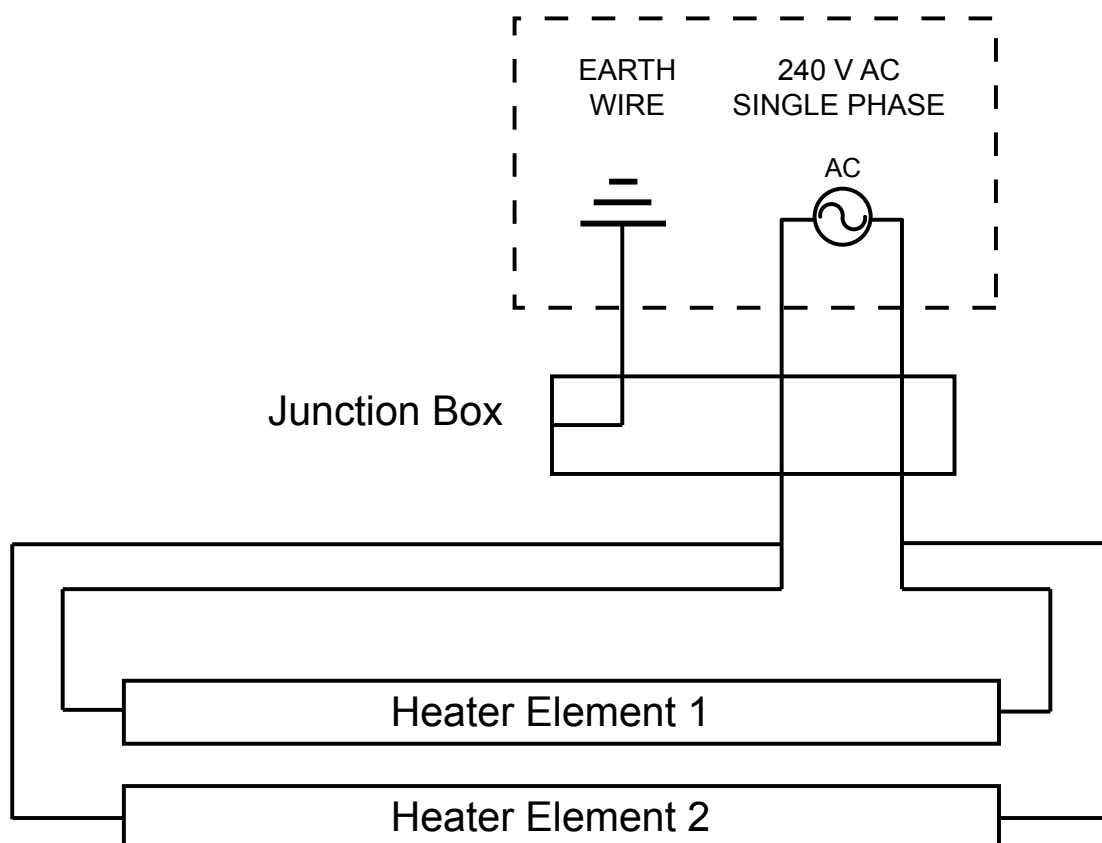

## STANDARD INSTALLATION 4000W & 6000W MODELS

### WARNING

240 V AC Single Phase  
Heater must be permanently  
installed and hard wired by an  
authorised/licenced person.