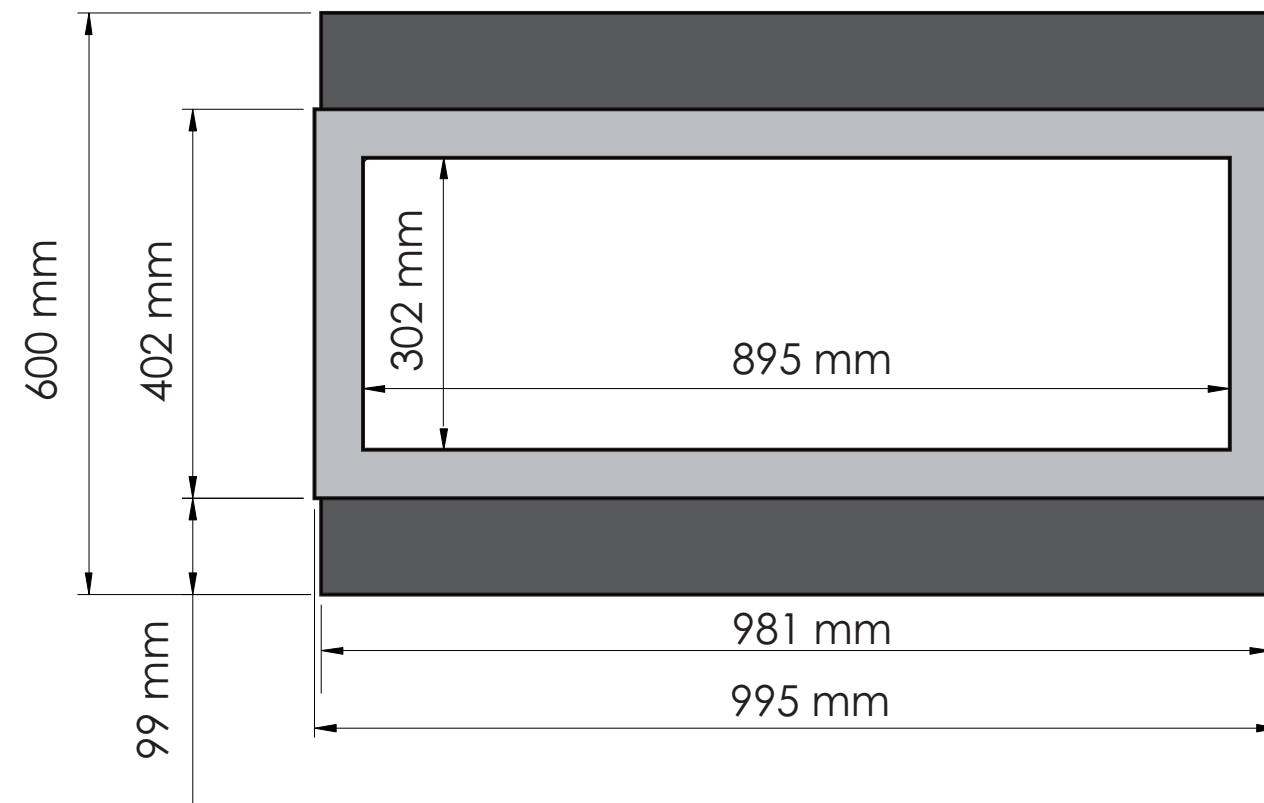

TECHNICAL SPECIFICATIONS		
VOLTS	120	
AMPS	12.5	
WATTS	1500	
HEATER	HIGH	1500 watts
	LOW	750 watts
NO HEATER	22 watts	
LAMPS	QUANTITY	LED
	WATTS	
	TOTAL WATTS	22 watts
ROTOR MOTOR	1 at 5 watts	
HEIGHT, WIDTH, DEPTH	23 5/8 x 38 5/8 x 11 7/8	
GLASS VIEWING OPENING	11 7/8 x 35 1/4	
SURROUND SIZE	15 7/8 x 39 1/8	
SHIPPING SIZE	25 1/4 x 47 3/4 x 14 1/2	
SHIPPING WEIGHT	UNIT	93 lbs
	GLASS FRONT	Included
PLUG LOCATION	Left Side	
CORD LENGTH	76"	
APPROX. HEATING AREA	400 sq ft	

SERIES BUILT IN	MODEL BI-40-DEEP		REV 1
SCALE 1" = 1'-0"	DATE: 11/1/2014		SHEET 1 OF 1

TECHNICAL SPECIFICATIONS		
VOLTS	120	
AMPS	12.5	
WATTS	1500	
HEATER	HIGH	1500 watts
	LOW	750 watts
NO HEATER	22 watts	
LAMPS	QUANTITY	LED
	WATTS	
	TOTAL WATTS	22 watts
ROTOR MOTOR	1 at 5 watts	
HEIGHT, WIDTH, DEPTH	60 x 98.1 x 30.2 cm	
GLASS VIEWING OPENING	30.2 x 56.5cm	
SURROUND SIZE	40.2 x 99.5 cm	
SHIPPING SIZE	64 x 120.9 x 36.8 cm	
SHIPPING WEIGHT	UNIT	42 kg
	GLASS FRONT	Included
PLUG LOCATION	Left Side	
CORD LENGTH	193 cm	
APPROX. HEATING AREA	37 sqm	

Amantii

SERIES BUILT IN	MODEL BI-40-DEEP		REV 1
SCALE 1:12	DATE: 11/1/2014		SHEET 1 OF 1