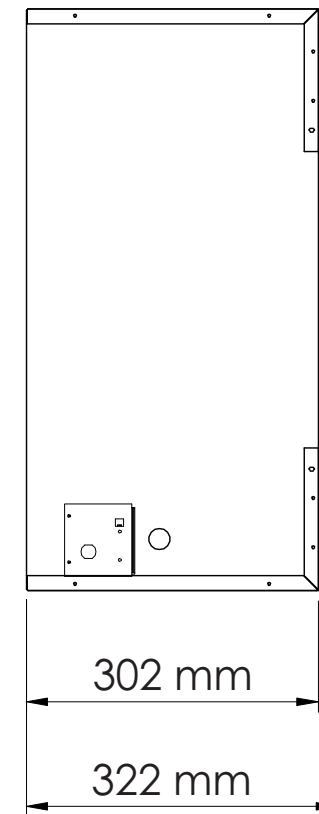

TECHNICAL SPECIFICATIONS		
VOLTS	120	
AMPS	12.5	
WATTS	1500	
HEATER	HIGH	1500 watts
	LOW	750 watts
NO HEATER	22 watts	
LAMPS	QUANTITY	LED
	WATTS	
	TOTAL WATTS	22 watts
ROTOR MOTOR	1 at 5 watts	
HEIGHT, WIDTH, DEPTH	23 5/8 x 38 5/8 x 11 7/8	
GLASS VIEWING OPENING	11 7/8 x 35 1/4	
SURROUND SIZE	15 7/8 x 39 1/8	
SHIPPING SIZE	25 1/4 x 47 3/4 x 14 1/2	
SHIPPING WEIGHT	UNIT	93 lbs
	GLASS FRONT	Included
PLUG LOCATION	Left Side	
CORD LENGTH	76"	
APPROX. HEATING AREA	400 sq ft	

SERIES BUILT IN	MODEL BI-40-DEEP		REV 1
SCALE 1" = 1'-0"	DATE: 11/1/2014		SHEET 1 OF 1

TECHNICAL SPECIFICATIONS		
VOLTS	120	
AMPS	12.5	
WATTS	1500	
HEATER	HIGH	1500 watts
	LOW	750 watts
NO HEATER	22 watts	
LAMPS	QUANTITY	LED
	WATTS	
	TOTAL WATTS	22 watts
ROTOR MOTOR	1 at 5 watts	
HEIGHT, WIDTH, DEPTH	60 x 98.1 x 30.2 cm	
GLASS VIEWING OPENING	30.2 x 56.5cm	
SURROUND SIZE	40.2 x 99.5 cm	
SHIPPING SIZE	64 x 120.9 x 36.8 cm	
SHIPPING WEIGHT	UNIT	42 kg
	GLASS FRONT	Included
PLUG LOCATION	Left Side	
CORD LENGTH	193 cm	
APPROX. HEATING AREA	37 sqm	

Amantii

SERIES BUILT IN	MODEL BI-40-DEEP		REV 1
SCALE 1:12	DATE: 11/1/2014		SHEET 1 OF 1