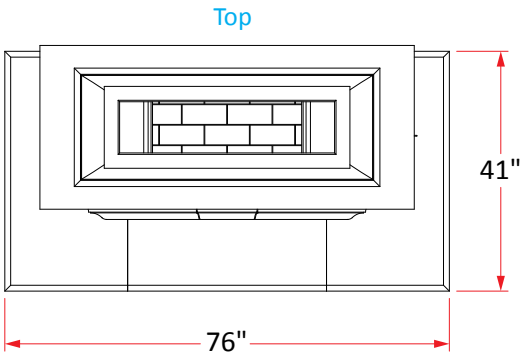

Reduced Cordova Fireplace

Vented Model #: 023-xx-x-xx-xxC

Vent-Free Model #: 123-xx-x-xx-xxC

Firebox: 33 1/2" w x 19" d x 26 1/2" h

023/123 Reduced Cordova Fireplace Specs.

Dimensions:	76" w x 41" d x 82" h
Weight / Pieces:	1600 lbs / 10 pcs
Firebox Dimensions:	33 1/2" w x 19" d x 26 1/2" h