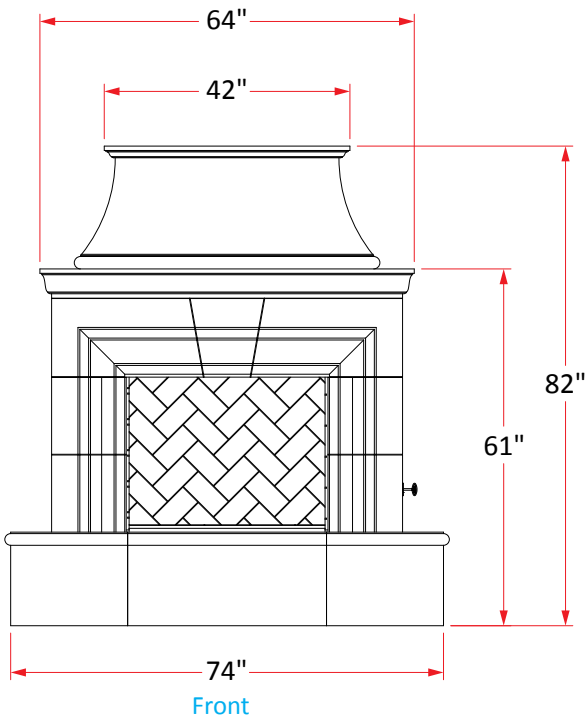

Reduced Cordova Fireplace

Vented Model #: 023-xx-x-xx-xxC

Vent-Free Model #: 123-xx-x-xx-xxC

Firebox: 33 1/2" w x 19" d x 26 1/2" h

023/123 Reduced Cordova Fireplace Specs.

Dimensions:	76" w x 41" d x 82" h
Weight / Pieces:	1600 lbs / 10 pcs
Firebox Dimensions:	33 1/2" w x 19" d x 26 1/2" h