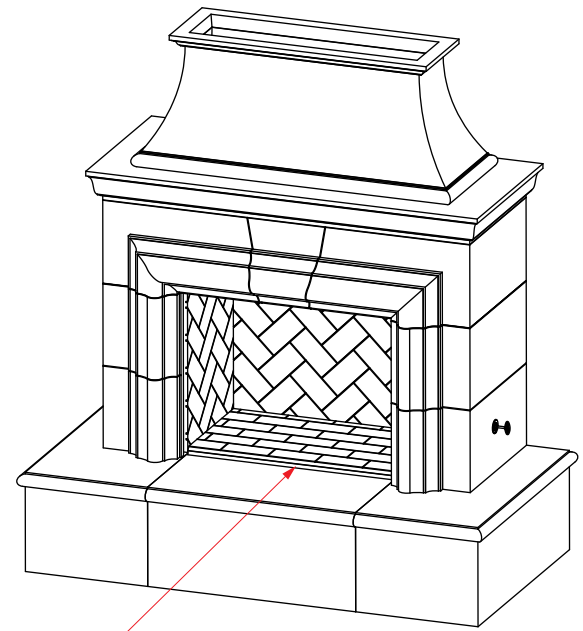

Reduced Cordova Fireplace

Vented Model #: 023-xx-x-xx-xxC

Vent-Free Model #: 123-xx-x-xx-xxC

Firebox: 33 1/2" w x 19" d x 26 1/2" h

023/123 Reduced Cordova Fireplace Specs.

Dimensions:	76" w x 41" d x 82" h
Weight / Pieces:	1600 lbs / 10 pcs
Firebox Dimensions:	33 1/2" w x 19" d x 26 1/2" h