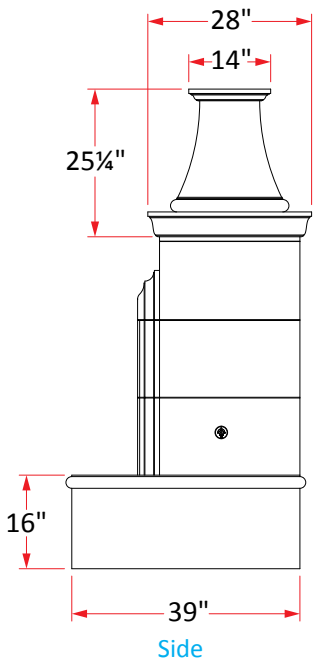

Reduced Cordova Fireplace

Vented Model #: 023-xx-x-xx-xxC

Vent-Free Model #: 123-xx-x-xx-xxC

Firebox: 33 1/2" w x 19" d x 26 1/2" h

023/123 Reduced Cordova Fireplace Specs.

Dimensions:	76" w x 41" d x 82" h
Weight / Pieces:	1600 lbs / 10 pcs
Firebox Dimensions:	33 1/2" w x 19" d x 26 1/2" h