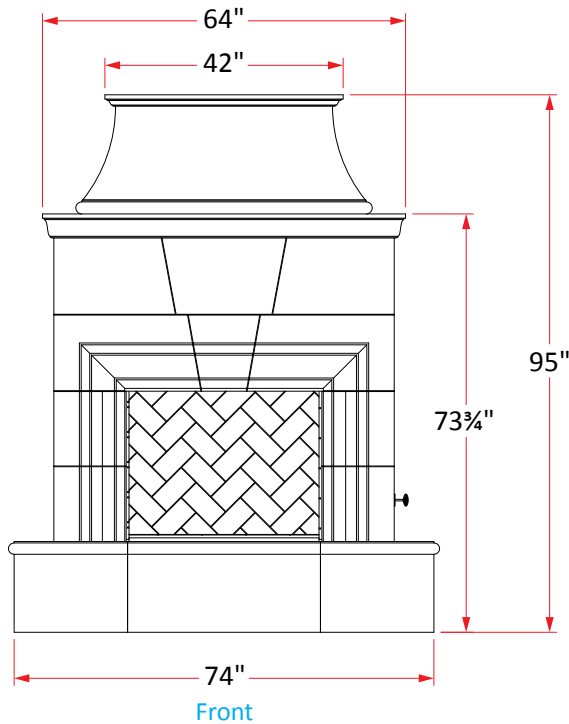

Cordova Fireplace

Vented Model #: 022-xx-x-xx-xxC

Vent-Free Model #: 122-xx-x-xx-xxC

Firebox: 33 1/2" w x 19" d x 26 1/2" h

022/122 Cordova Fireplace Specifications

Dimensions:	76" w x 41" d x 95" h
Weight / Pieces:	1700 lbs / 11 pcs
Firebox Dimensions:	33 1/2" w x 19" d x 26 1/2" h