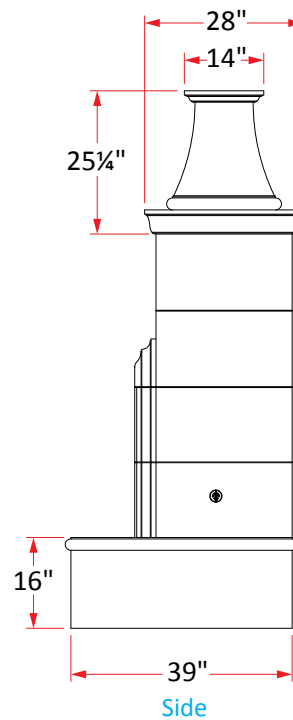

Cordova Fireplace

Vented Model #: 022-xx-x-xx-xxC

Vent-Free Model #: 122-xx-x-xx-xxC

Firebox: 33 1/2" w x 19" d x 26 1/2" h

022/122 Cordova Fireplace Specifications

Dimensions:	76" w x 41" d x 95" h
Weight / Pieces:	1700 lbs / 11 pcs
Firebox Dimensions:	33 1/2" w x 19" d x 26 1/2" h