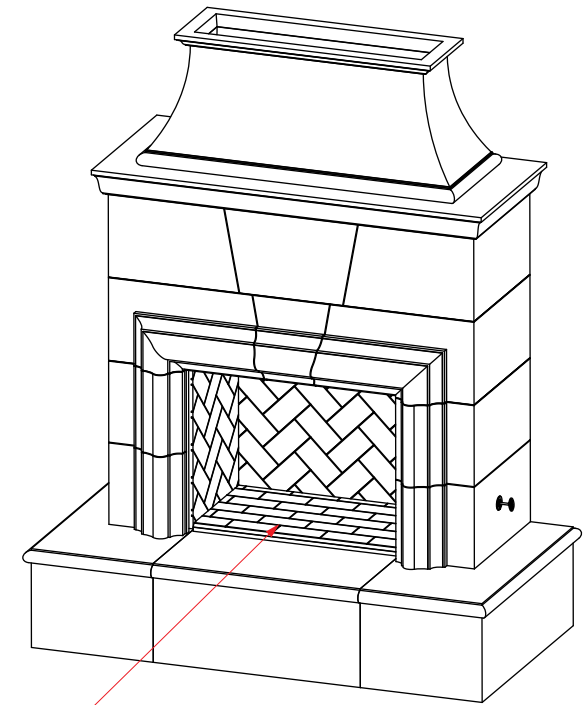

Cordova Fireplace

Vented Model #: 022-xx-x-xx-xxC

Vent-Free Model #: 122-xx-x-xx-xxC

Firebox: 33 1/2" w x 19" d x 26 1/2" h

022/122 Cordova Fireplace Specifications

Dimensions:	76" w x 41" d x 95" h
Weight / Pieces:	1700 lbs / 11 pcs
Firebox Dimensions:	33 1/2" w x 19" d x 26 1/2" h