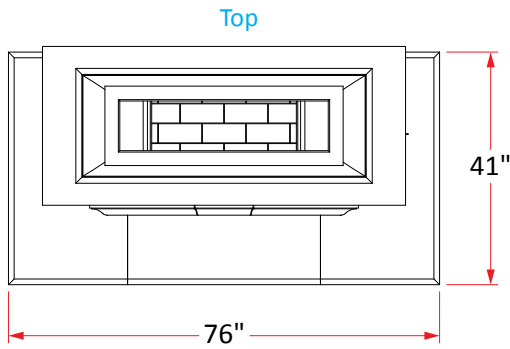

Cordova Fireplace

Vented Model #: 022-xx-x-xx-xxC

Vent-Free Model #: 122-xx-x-xx-xxC

Firebox: 33 1/2" w x 19" d x 26 1/2" h

022/122 Cordova Fireplace Specifications

Dimensions:	76" w x 41" d x 95" h
Weight / Pieces:	1700 lbs / 11 pcs
Firebox Dimensions:	33 1/2" w x 19" d x 26 1/2" h