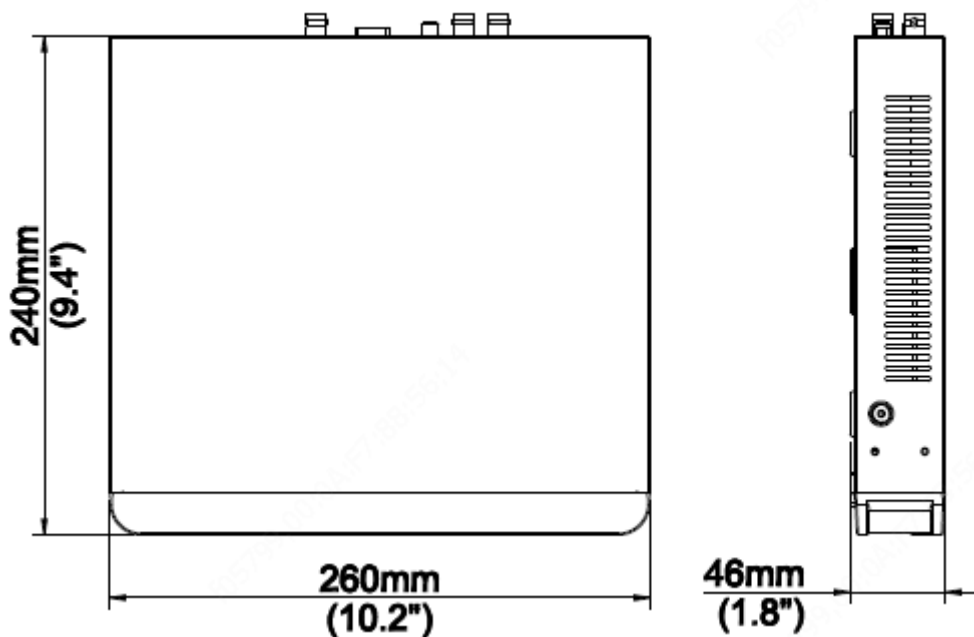

	4MP@30fps 1080P@30fps 720P@30fps <b>Support CVBS input</b>
Audio Input	1-ch, RCA
Two-way Audio	1-ch, RCA
Channel Associated Audio	1-ch,RCA
<b>Network</b>	
Incoming Bandwidth	40Mbps
Outgoing Bandwidth	60Mbps
Remote Users	128
Protocols	TCP/IP, P2P, UPnP, NTP, DHCP, PPPoE
<b>Video/Audio Output</b>	
CVBS Output	1-ch, BNC
VGA Output	1920x1080p/60Hz, 1920x1080p/50Hz, 1600x1200/60Hz, 1280x1024/60Hz, 1280x720/60Hz, 1024x768/60Hz
HDMI Output	1920x1080p/60Hz, 1920x1080p/50Hz, 1600x1200/60Hz, 1280x1024/60Hz, 1280x720/60Hz, 1024x768/60Hz
Audio Output	1-ch, RCA
Synchronous Playback	4-ch
<b>Encoding</b>	
Recording Resolution	8MP Lite/5MP Lite/4MP Lite /3MP/1080P/960P/720P/960H/4CIF/CIF
Recording Frame Rate	<b>Main stream:</b> 8MP Lite@8fps(channel1 ) 5MPLite@12fps 4MP Lite@15fps 3MP@15fps(channel1) 2MP@15fps 720P@30fps <b>Sub stream:</b> D1@30fps(Max)
<b>Hard Disk</b>	
SATA	1 SATA interfaces
Capacity	Up to 10TB for each HDD
<b>External Interface</b>	
Network Interface	1RJ45 10M/100M self-adaptive Ethernet Interface
USB Interface	Rear panel: 2 x USB2.0
Serial Interface	1 x RS485
<b>General</b>	

Power Supply	12V DC Power Consumption: ≤ 8 W( without HDD )
Working Environment	-10°C ~ + 55°C ( +14°F ~ +131°F ), Humidity ≤ 90% RH(non-condensing)
Dimensions(W×D×H)	260mm ×240mm× 46mm (10.2" × 9.4"×1.8")
Weight ( without HDD )	≤1.1 Kg ( 4.19lb )

## Dimensions

## Rear Panel