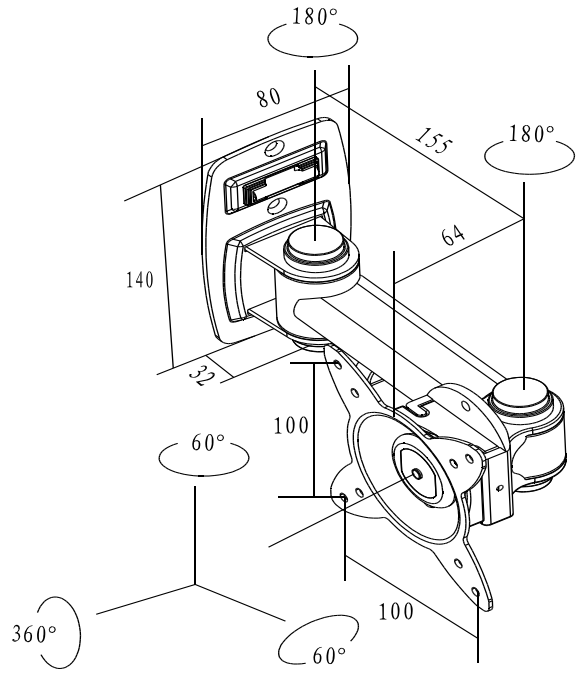

# Instruction Manual

TV VESA75/100mm

15kgs/33lbs

TV to Wall: Min.: 96mm Max.:250mm

A		x4	B		x3	C		x3	D		x2	E		x4	F		x4
				M6x65		∅ 10x50			M4x4			M4x12			M5x12		

2

3

4