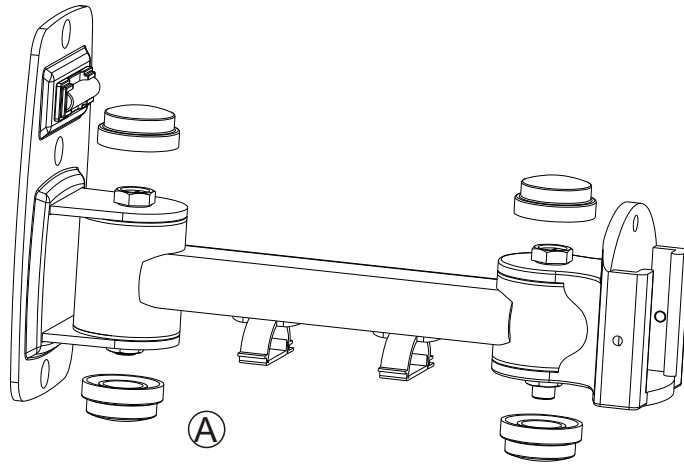

# Instruction Manual

TV VESA75/100mm

15kgs/33lbs

TV to Wall: Min.: 96mm Max.:250mm

A		x4	B		x3	C		x3	D		x2	E		x4	F		x4
				M6x65		∅ 10x50			M4x4			M4x12			M5x12		

2

3

4