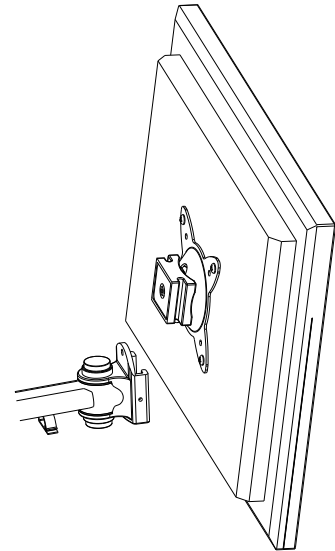

# Instruction Manual

TV VESA75/100mm

15kgs/33lbs

TV to Wall: Min.: 96mm Max.:250mm

A		x4	B		x3	C		x3	D		x2	E		x4	F		x4
				M6x65		∅ 10x50			M4x4			M4x12			M5x12		

2

3

4