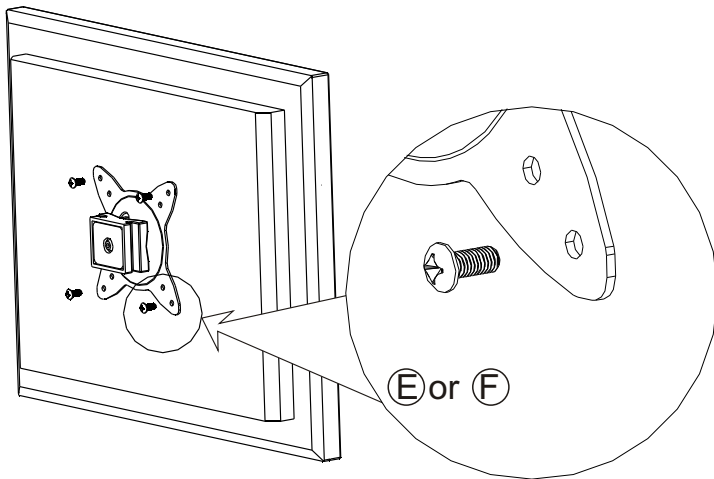

# Instruction Manual

TV VESA75/100mm

15kgs/33lbs

TV to Wall: Min.: 96mm Max.:250mm

A		x4	B		x3	C		x3	D		x2	E		x4	F		x4
				M6x65		∅ 10x50			M4x4			M4x12			M5x12		

2

3

4