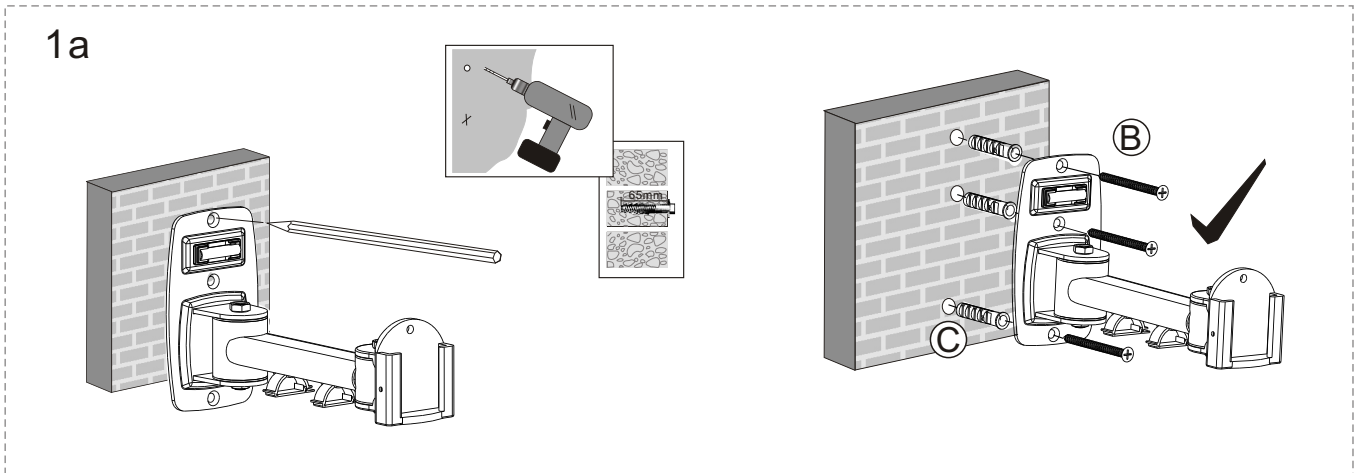

# Instruction Manual

TV VESA75/100mm

15kgs/33lbs

TV to Wall: Min.: 96mm Max.:250mm

A		x4	B		x3	C		x3	D		x2	E		x4	F		x4
				M6x65		∅ 10x50			M4x4			M4x12			M5x12		

2

3

4