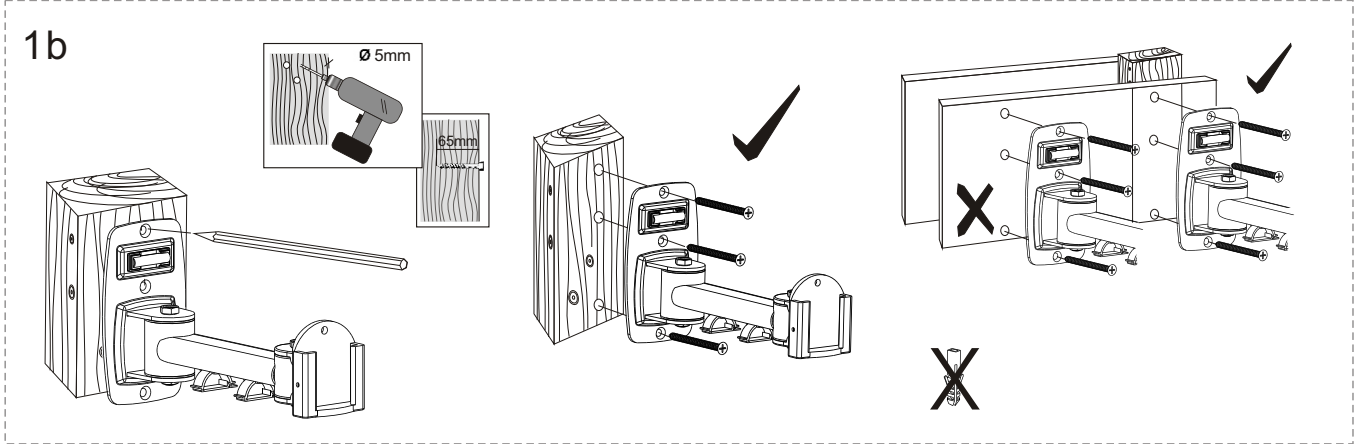

# Instruction Manual

TV VESA75/100mm

15kgs/33lbs

TV to Wall: Min.: 96mm Max.:250mm

A		x4	B		x3	C		x3	D		x2	E		x4	F		x4
				M6x65		∅ 10x50			M4x4			M4x12			M5x12		

2

3

4