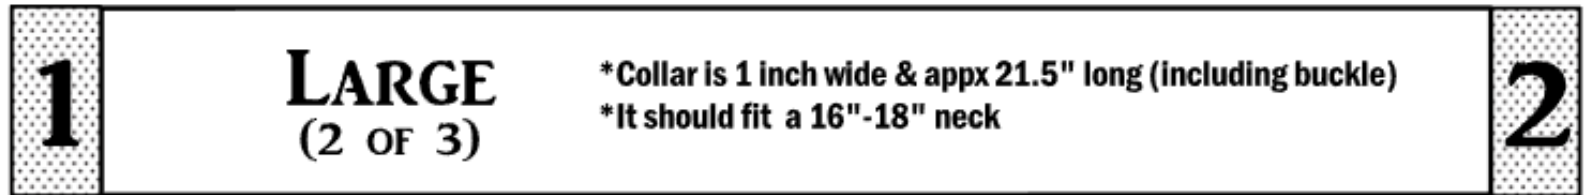

These Exact Replicas will help assure you get the best fit for your dog. **DO NOT SCALE or FIT TO PAGE**

\*Choose the size you think is best for your dog. Then cut that size out, lay it flat, and tape the coordinating numbers on top of each other (1 on 1, 2 on 2).

These Zeta Collar Exact Replicas will help assure you get the best fit for your dog.  
**DO NOT SCALE or FIT TO PAGE**  
\*Choose the size you think is best for your dog. Then cut that size out, lay it flat, and tape the coordinating numbers on top of each other (1 on 1, 2 on 2).