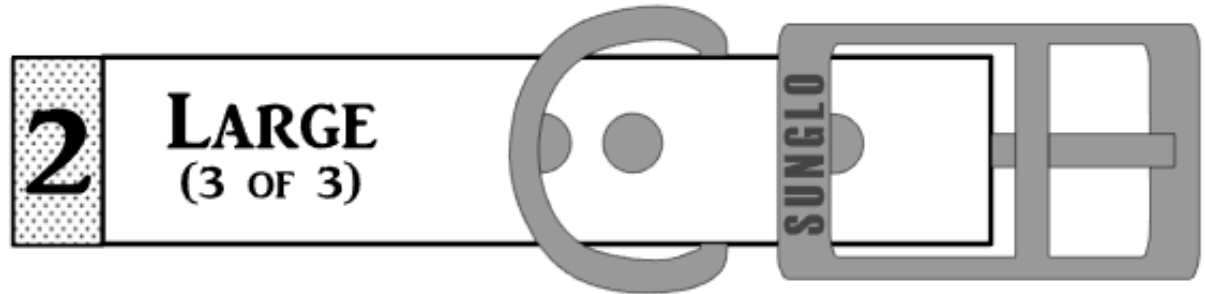

These Exact Replicas will help assure you get the best fit for your dog. **DO NOT SCALE or FIT TO PAGE**

\*Choose the size you think is best for your dog. Then cut that size out, lay it flat, and tape the coordinating numbers on top of each other (1 on 1, 2 on 2).

These Zeta Collar Exact Replicas will help assure you get the best fit for your dog.  
**DO NOT SCALE or FIT TO PAGE**  
\*Choose the size you think is best for your dog. Then cut that size out, lay it flat, and tape the coordinating numbers on top of each other (1 on 1, 2 on 2).