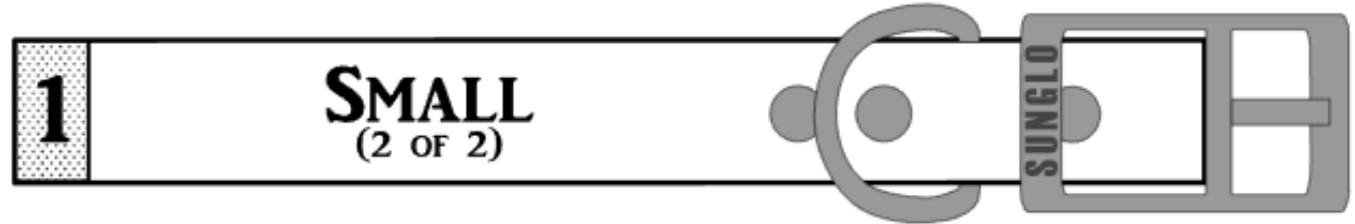

These Exact Replicas will help assure you get the best fit for your dog. **DO NOT SCALE or FIT TO PAGE**

\*Choose the size you think is best for your dog. Then cut that size out, lay it flat, and tape the coordinating numbers on top of each other (1 on 1, 2 on 2).

These Zeta Collar Exact Replicas will help assure you get the best fit for your dog.  
**DO NOT SCALE or FIT TO PAGE**  
\*Choose the size you think is best for your dog. Then cut that size out, lay it flat, and tape the coordinating numbers on top of each other (1 on 1, 2 on 2).