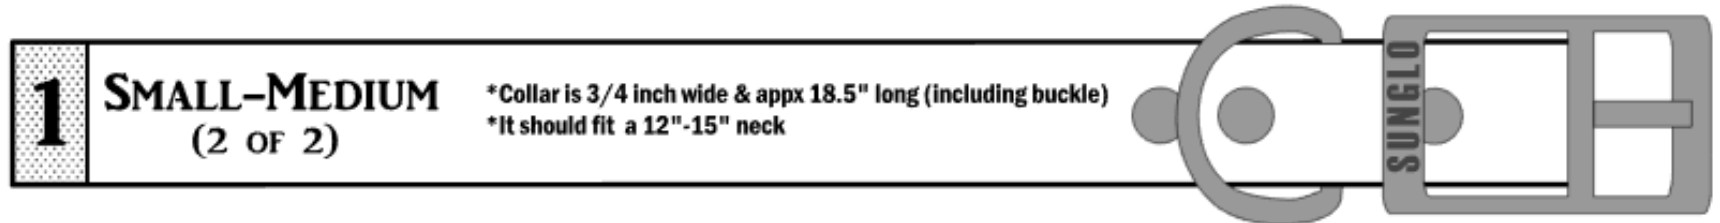

These Exact Replicas will help assure you get the best fit for your dog. **DO NOT SCALE or FIT TO PAGE**

\*Choose the size you think is best for your dog. Then cut that size out, lay it flat, and tape the coordinating numbers on top of each other (1 on 1, 2 on 2).

These Zeta Collar Exact Replicas will help assure you get the best fit for your dog.  
**DO NOT SCALE or FIT TO PAGE**  
\*Choose the size you think is best for your dog. Then cut that size out, lay it flat, and tape the coordinating numbers on top of each other (1 on 1, 2 on 2).