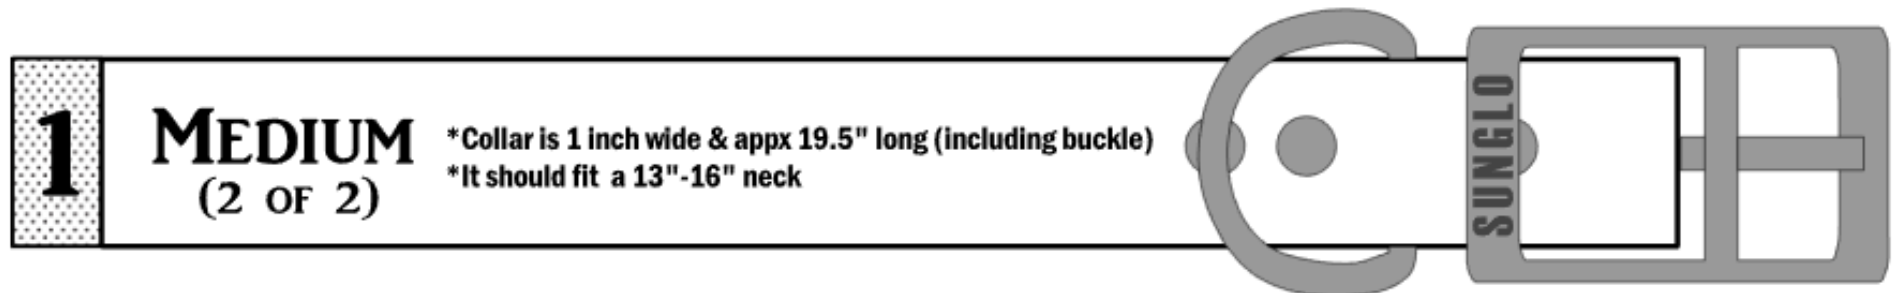

These Exact Replicas will help assure you get the best fit for your dog. **DO NOT SCALE or FIT TO PAGE**

\*Choose the size you think is best for your dog. Then cut that size out, lay it flat, and tape the coordinating numbers on top of each other (1 on 1, 2 on 2).

These Zeta Collar Exact Replicas will help assure you get the best fit for your dog.  
**DO NOT SCALE or FIT TO PAGE**  
\*Choose the size you think is best for your dog. Then cut that size out, lay it flat, and tape the coordinating numbers on top of each other (1 on 1, 2 on 2).