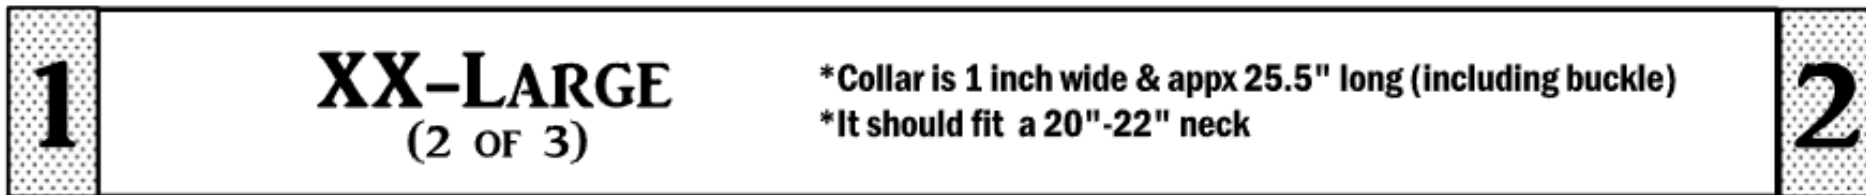

These Exact Replicas will help assure you get the best fit for your dog. **DO NOT SCALE or FIT TO PAGE**

\*Choose the size you think is best for your dog. Then cut that size out, lay it flat, and tape the coordinating numbers on top of each other (1 on 1, 2 on 2).

These Zeta Collar Exact Replicas will help assure you get the best fit for your dog.  
**DO NOT SCALE or FIT TO PAGE**  
\*Choose the size you think is best for your dog. Then cut that size out, lay it flat, and tape the coordinating numbers on top of each other (1 on 1, 2 on 2).