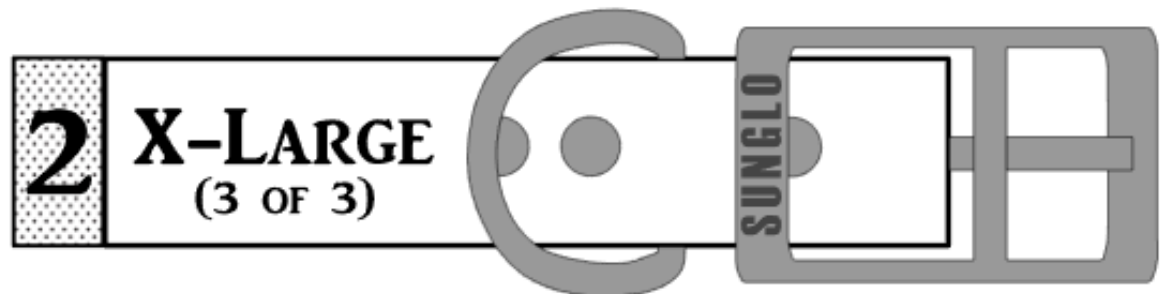

These Exact Replicas will help assure you get the best fit for your dog. **DO NOT SCALE or FIT TO PAGE**

\*Choose the size you think is best for your dog. Then cut that size out, lay it flat, and tape the coordinating numbers on top of each other (1 on 1, 2 on 2).

These Zeta Collar Exact Replicas will help assure you get the best fit for your dog.  
**DO NOT SCALE or FIT TO PAGE**  
\*Choose the size you think is best for your dog. Then cut that size out, lay it flat, and tape the coordinating numbers on top of each other (1 on 1, 2 on 2).