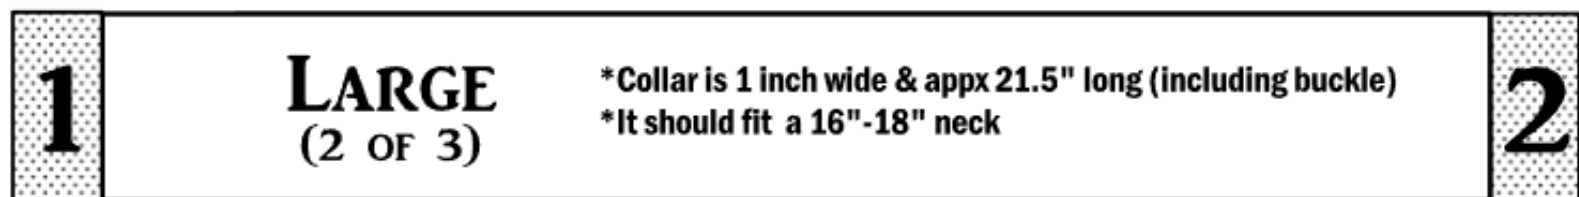

These SaltyDog Collar Exact Replicas will help assure you get the best fit for your dog.

**DO NOT SCALE or FIT TO PAGE**

\*Choose the size you think is best for your dog. Then cut that size out, lay it flat, and tape the coordinating

These SaltyDog Collar Exact Replicas will help assure you get the best fit for your dog.  
**DO NOT SCALE or FIT TO PAGE**  
\*Choose the size you think is best for your dog. Then cut that size out, lay it flat, and tape the coordinating numbers on top of each other (1 on 1, 2 on 2).