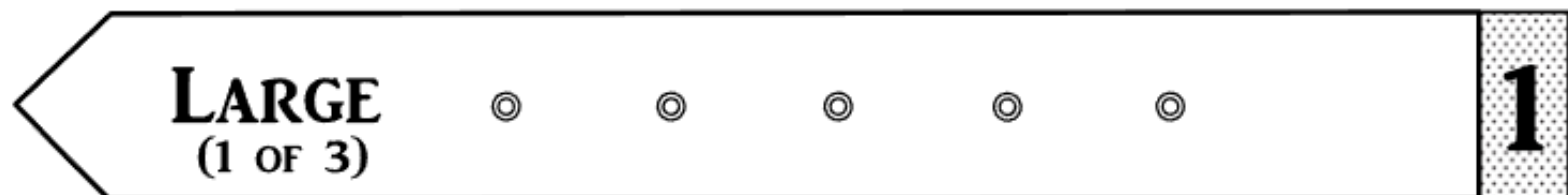

These SaltyDog Collar Exact Replicas will help assure you get the best fit for your dog.

**DO NOT SCALE or FIT TO PAGE**

\*Choose the size you think is best for your dog. Then cut that size out, lay it flat, and tape the coordinating

These SaltyDog Collar Exact Replicas will help assure you get the best fit for your dog.  
**DO NOT SCALE or FIT TO PAGE**  
\*Choose the size you think is best for your dog. Then cut that size out, lay it flat, and tape the coordinating numbers on top of each other (1 on 1, 2 on 2).