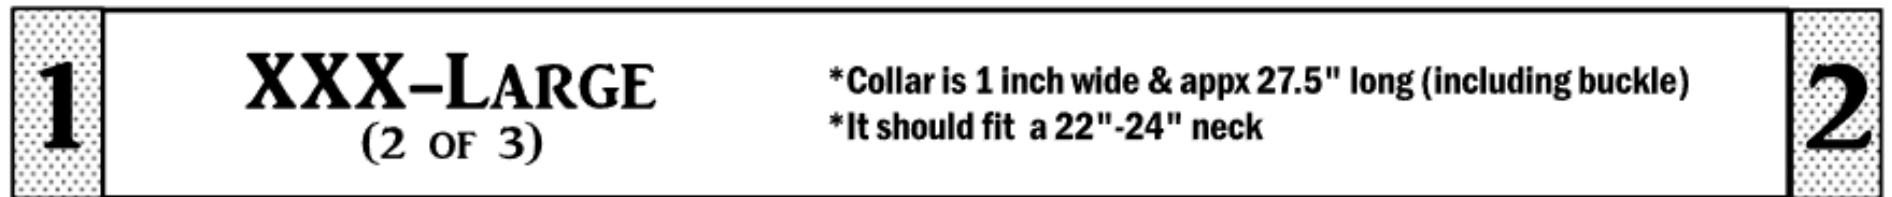

These SaltyDog Collar Exact Replicas will help assure you get the best fit for your dog.

DO NOT SCALE or FIT TO PAGE

*Choose the size you think is best for your dog. Then cut that size out, lay it flat, and tape the coordinating

© Copyright

The Dog Outdoors