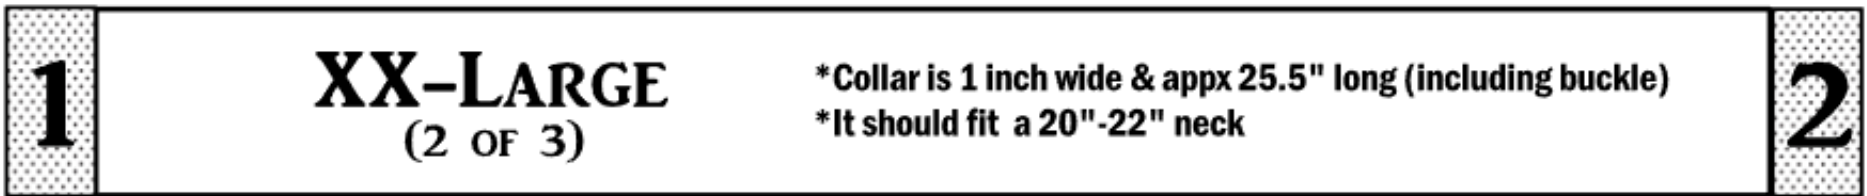

These SaltyDog Collar Exact Replicas will help assure you get the best fit for your dog.

**DO NOT SCALE or FIT TO PAGE**

\*Choose the size you think is best for your dog. Then cut that size out, lay it flat, and tape the coordinating

These SaltyDog Collar Exact Replicas will help assure you get the best fit for your dog.  
**DO NOT SCALE or FIT TO PAGE**  
\*Choose the size you think is best for your dog. Then cut that size out, lay it flat, and tape the coordinating numbers on top of each other (1 on 1, 2 on 2).