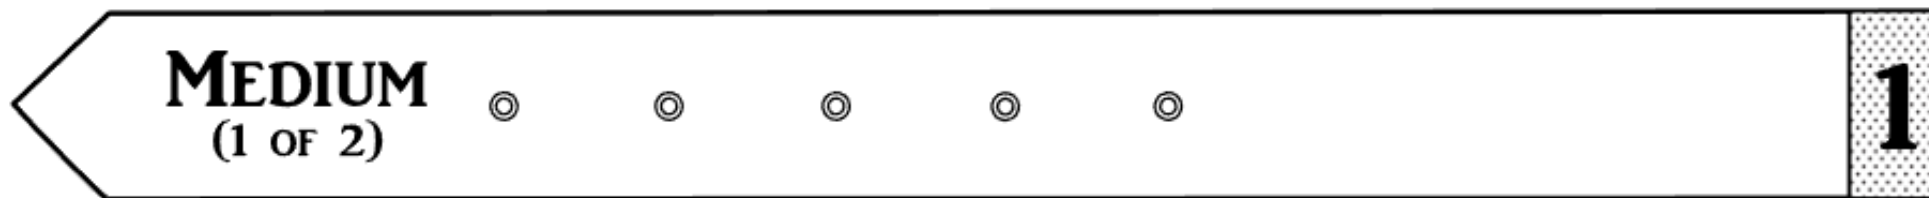

These SaltyDog Collar Exact Replicas will help assure you get the best fit for your dog.

**DO NOT SCALE or FIT TO PAGE**

\*Choose the size you think is best for your dog. Then cut that size out, lay it flat, and tape the coordinating

These SaltyDog Collar Exact Replicas will help assure you get the best fit for your dog.  
**DO NOT SCALE or FIT TO PAGE**  
\*Choose the size you think is best for your dog. Then cut that size out, lay it flat, and tape the coordinating numbers on top of each other (1 on 1, 2 on 2).