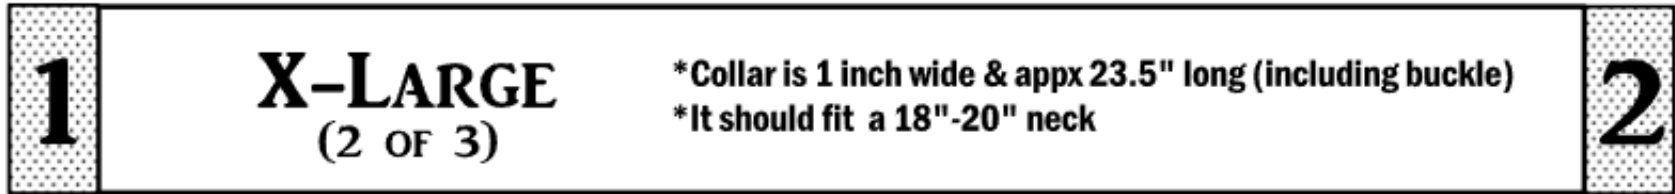

These SaltyDog Collar Exact Replicas will help assure you get the best fit for your dog.

**DO NOT SCALE or FIT TO PAGE**

\*Choose the size you think is best for your dog. Then cut that size out, lay it flat, and tape the coordinating

These SaltyDog Collar Exact Replicas will help assure you get the best fit for your dog.  
**DO NOT SCALE or FIT TO PAGE**  
\*Choose the size you think is best for your dog. Then cut that size out, lay it flat, and tape the coordinating numbers on top of each other (1 on 1, 2 on 2).