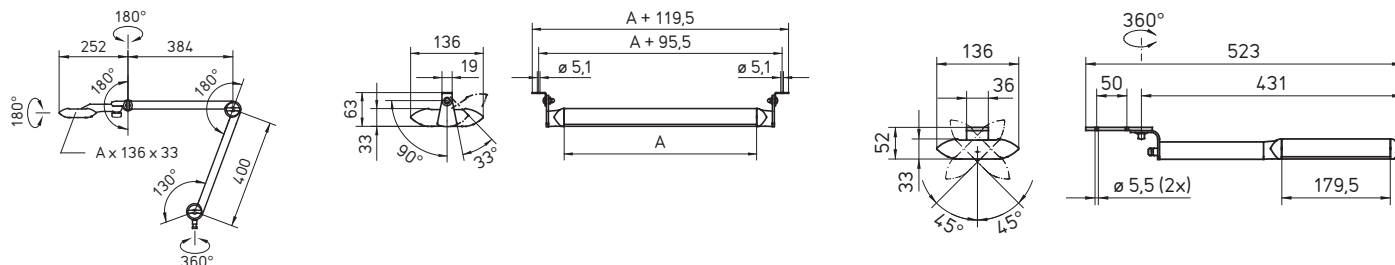

DIMENSIONAL DATA

Measurements in millimeters

ORDERING INFORMATION

Version	Wattage	Color Temp.	Lens	Dimension (A)	Lumens	Model	Part #
Articulated arm	15W	4000K	Clear prismatic	8.6" (218mm)	650	STZL 12 R	112 576 000 - 005 620 55
Articulated arm	15W	5000K	Clear prismatic	8.6" (218mm)	650	STZL 12 R	112 576 000 - 005 620 45
Articulated arm	15W	4000K	Translucent	8.6" (218mm)	600	STZL 12 R	112 576 000 - 005 620 95
Articulated arm	15W	5000K	Translucent	8.6" (218mm)	600	STZL 12 R	112 576 000 - 005 621 04
Articulated arm	31W	4000K	Clear prismatic	15.7" (398mm)	1300	STZL 24 R	112 577 000 - 005 621 30
Articulated arm	31W	5000K	Clear prismatic	15.7" (398mm)	1300	STZL 24 R	112 577 000 - 005 621 41
Articulated arm	31W	4000K	Translucent	15.7" (398mm)	1200	STZL 24 R	112 577 000 - 005 621 57
Articulated arm	31W	5000K	Translucent	15.7" (398mm)	1200	STZL 24 R	112 577 000 - 005 621 77
Articulated arm	47W	4000K	Clear prismatic	22.7" (577mm)	1950	STZL 36 R	112 578 000 - 005 621 92
Articulated arm	47W	5000K	Clear prismatic	22.7" (577mm)	1950	STZL 36 R	112 578 000 - 005 622 07
Articulated arm	47W	4000K	Translucent	22.7" (577mm)	1800	STZL 36 R	112 578 000 - 005 622 19
Articulated arm	47W	5000K	Translucent	22.7" (577mm)	1800	STZL 36 R	112 578 000 - 005 622 28
Mounted swivel arm	15W	4000K	Clear prismatic	8.6" (218mm)	650	SARKL 12 R	112 991 000 - 005 624 01
Mounted swivel arm	15W	5000K	Clear prismatic	8.6" (218mm)	650	SARKL 12 R	112 991 000 - 005 624 64
Mounted swivel arm	15W	4000K	Translucent	8.6" (218mm)	600	SARKL 12 R	112 991 000 - 005 624 76
Mounted swivel arm	15W	5000K	Translucent	8.6" (218mm)	600	SARKL 12 R	112 991 000 - 005 624 86
Fixed mount with rotation	31W	4000K	Clear prismatic	15.7" (398mm)	1300	SARL 24 R	112 992 000 - 005 624 95
Fixed mount with rotation	31W	5000K	Clear prismatic	15.7" (398mm)	1300	SARL 24 R	112 992 000 - 005 625 10
Fixed mount with rotation	31W	4000K	Translucent	15.7" (398mm)	1200	SARL 24 R	112 992 000 - 005 625 22
Fixed mount with rotation	31W	5000K	Translucent	15.7" (398mm)	1200	SARL 24 R	112 992 000 - 005 625 43
Fixed mount with rotation	47W	4000K	Clear prismatic	22.7" (577mm)	1950	SARL 36 R	112 993 000 - 005 625 56
Fixed mount with rotation	47W	5000K	Clear prismatic	22.7" (577mm)	1950	SARL 36 R	112 993 000 - 005 625 67
Fixed mount with rotation	47W	4000K	Translucent	22.7" (577mm)	1800	SARL 36 R	112 993 000 - 005 625 89
Fixed mount with rotation	47W	5000K	Translucent	22.7" (577mm)	1800	SARL 36 R	112 993 000 - 005 625 98

Mounting Options

Item

Dimensions

Part

Table clamp w/ pin mount (included)

0 x 3.5" span

191 025 069 40

Wall bracket

3" x 3"

226 108 019 - 006 107 54

1/2" Pin mount adapter

1.77" length

US0 209 022

1/2" Pin mount adapter

3.75" length

US0 209 012

Accessories

Item

Strength

Size

Part

Add-x magnifier

3.5 diopters (1.88X)

5" diameter

190 207 019 - 005 759 00