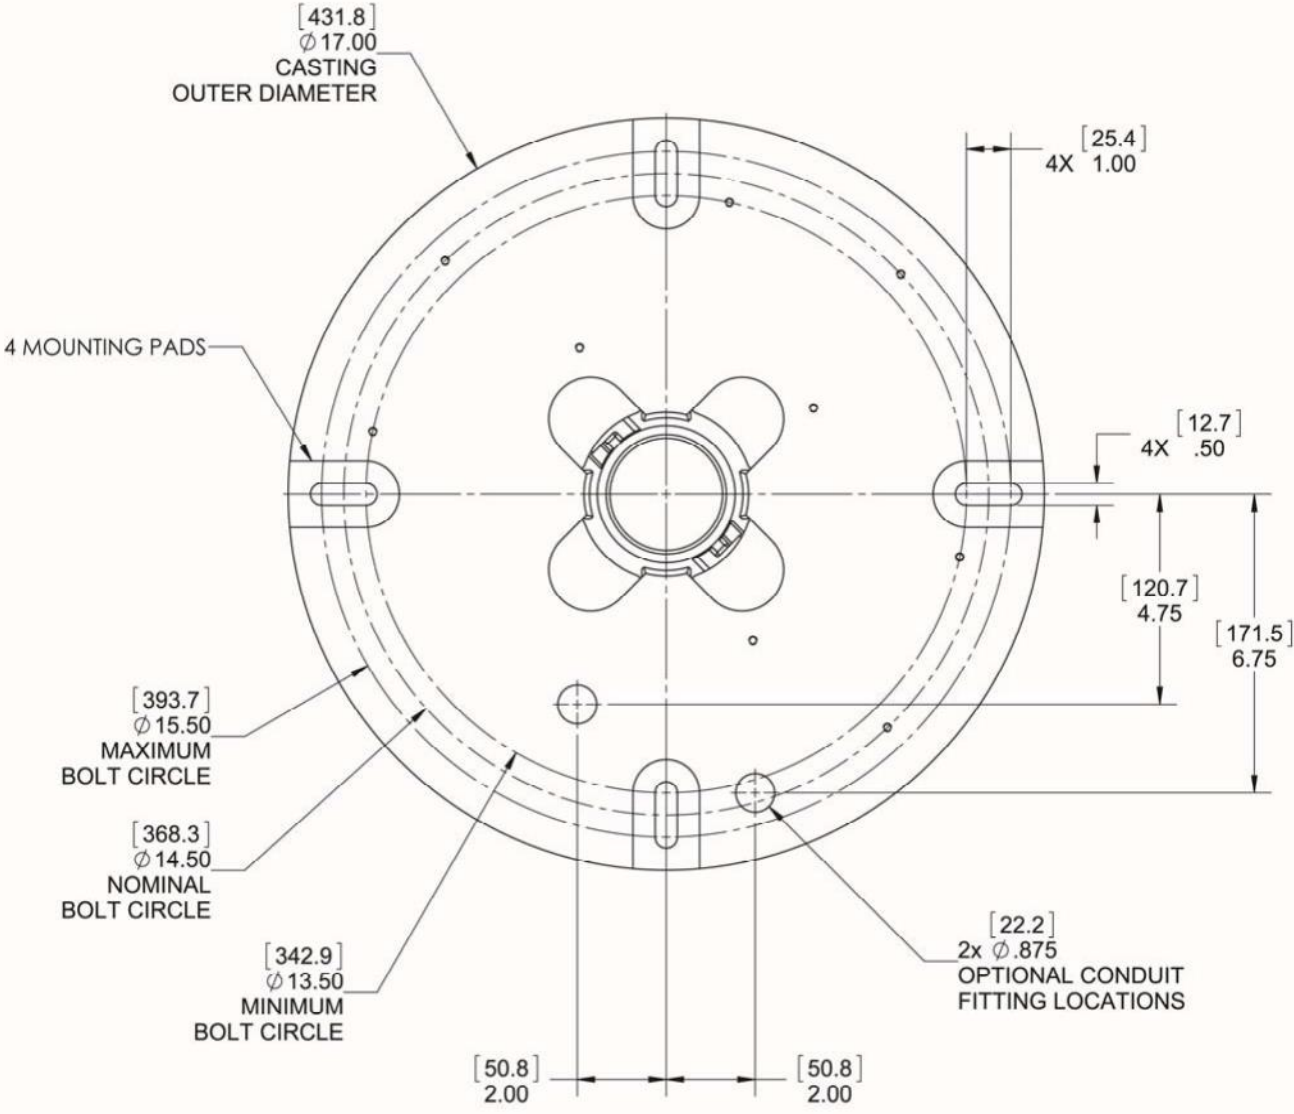

# Pre-Installation Guidelines

**Figure 1: Mounting Dimensions for Ceiling Casting**  
 Top View  
**[Dimensions with brackets are in millimeters]**