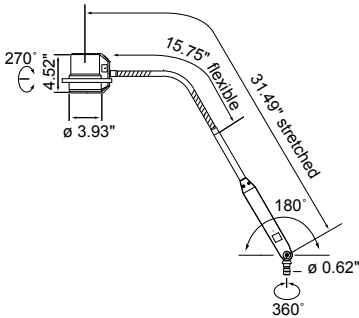

The Halux® 50 is a global leader in exam lighting and offers a variety of mounting options. Among these is the rail mount which fits most rail systems. The Halux 50 offers high-performance and quality design.

FEATURES

- 73,000 lux (6800 fc) at 16"; 60,000 lux (5600 fc) at 18" powered by optically advanced 50-watt IRC (Infrared Coated) halogen Xenon lamp
- 3400K color temperature; 8° light beam
- A variety of mounting options: telescopic ceiling, wall, rail mount, table clamp and floorstand
- 38" arm reach on ceiling, floorstand, rail, and standard wall, table mounts; 54" reach for wall, table, and rail mounts with extension models
- The Goose-neck arm offers a 36" reach on floorstand, rail and standard wall and table mounts; 52" reach on wall, table, and rail mounts with extension models
- Includes wrap-around handle for easy positioning
- Double wall construction assures cool housing surface temperature
- 3000 hour lamp life
- Light head moves 270° for superior positioning
- Optional color correction filter to achieve greater than 4000K
- Hospital-grade plug included
- 3-year limited warranty
- 120V is standard; 230V models are available