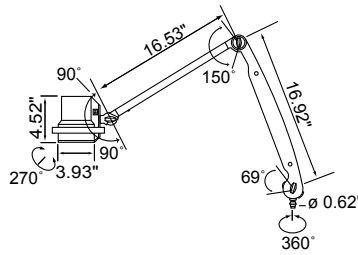

Model: FX Articulating Arm