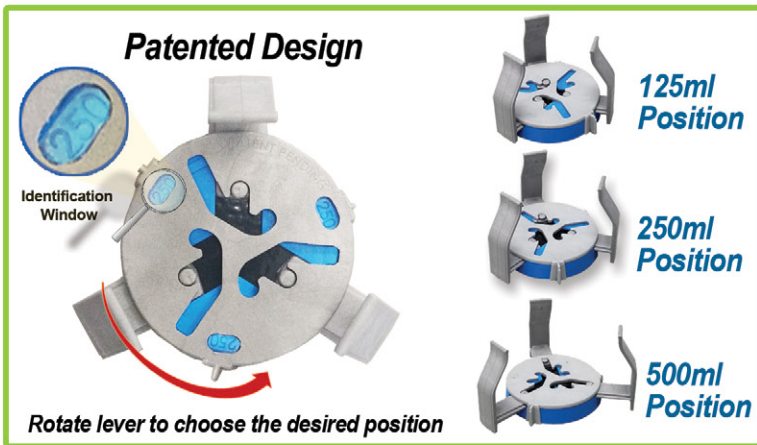

One ADJUSTABLE Clamp that accepts 125, 250 AND 500ml flasks...

Item:	Description:	List:	Dealer:
H1000-MR-CMB	Adjustable MAGIC Clamp, for 125ml, 250ml & 500ml flasks	\$36.50	35% (1 each) 40% (2+)
			\$23.72 \$21.90