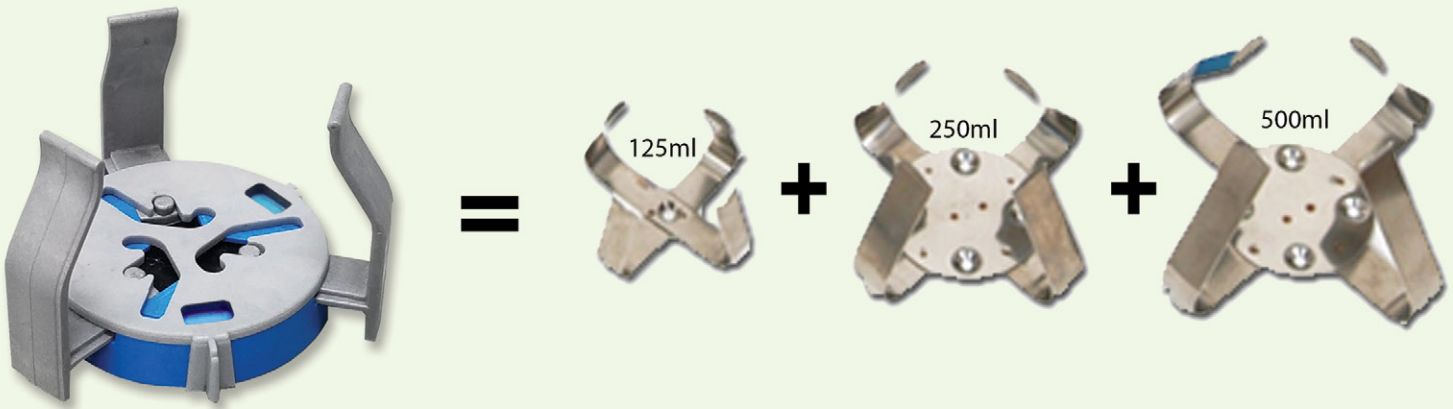

One ADJUSTABLE Clamp that accepts 125, 250 AND 500ml flasks...

Item:	Description:	List:	Dealer:
H1000-MR-CMB	Adjustable MAGIC Clamp, for 125ml, 250ml & 500ml flasks	\$36.50	35% (1 each) 40% (2+)
			\$23.72 \$21.90