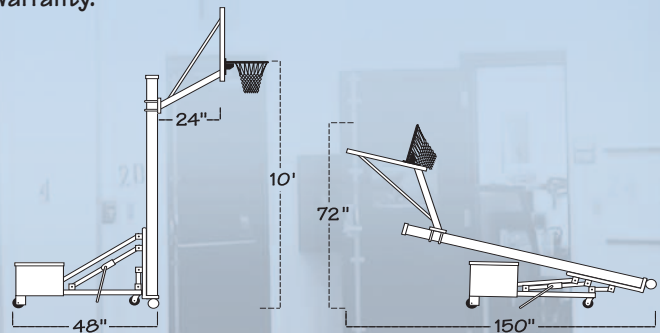

- Optional bolt-on TuffGuard™ backboard padding

- Fixed height extension arm secures to post using U-bolts

- Powder coat finish protects against the elements

- Safety padding covers front of base unit

- Post actuator retracts vertical post for rolling and storage

- All First Team goals are direct mounted to eliminate backboard breakage when players hang on the rim

- Compact & Easy to roll

- Optional FT81BC Ballast Box Cover Padding

The RollaSport is the clear choice in portable goals when frequent rim height adjustments are not necessary.

The extension arm on the RollaSport is attached to the vertical post using two heavy duty U-bolts. Though the RollaSport is considered a "fixed-height" portable goal, the U-bolts can be loosened, allowing the arm to be re-attached at any given height along the post.

To transport the RollaSport, simply retract the vertical post, using the post actuator located on the base unit. As the post pitches back, the RollaSport lowers onto the transport wheel. Return the post to its vertical position for play. The goal rolls easily into any garage, or through any set of double doors. A high quality post pad covers the front of the unit.

Backboards are available from 36" x 48" to 36" x 60", giving you a choice for your home court. No portable goal offers the same quality court time at such an excellent value as the RollaSport.

Every RollaSport package comes with a Lifetime Limited Warranty.