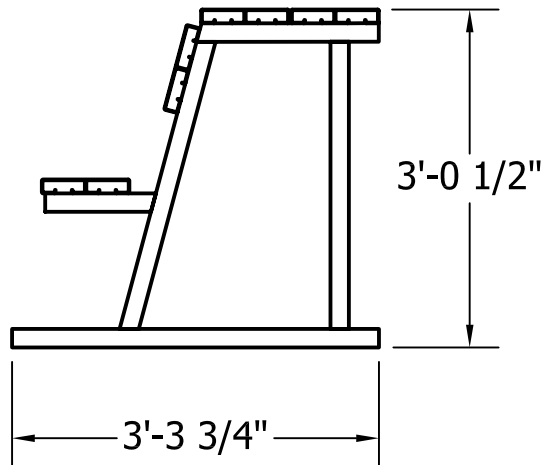

PBS-20/PBS-10

Player bench w/shelf
15' and 21'

PBS-20 15'

PBS-10 21'

PBS-20PC 15'
Powder Coated

PBS-10PC 21'
Powder Coated

10" wide non-skid aluminum planks and 2"x2" heavy duty galvanized steel legs for superior rust resistance. 19" wide shelf can be used for helmets, gloves, water and other misc. items. Same high quality as our full line of player benches.

REV.	DESCRIPTION	DATE	BY

PBS-20/PBS-10
Player bench w/shelf
15' and 21'

COPYRIGHT 2003
JAYPRO SPORTS, LLC.
ALL RIGHTS RESERVED

THIS PRINT IS THE PROPERTY OF JAYPRO SPORTS, LLC.
AND MAY NOT BE REPRODUCED WITHOUT WRITTEN PERMISSION