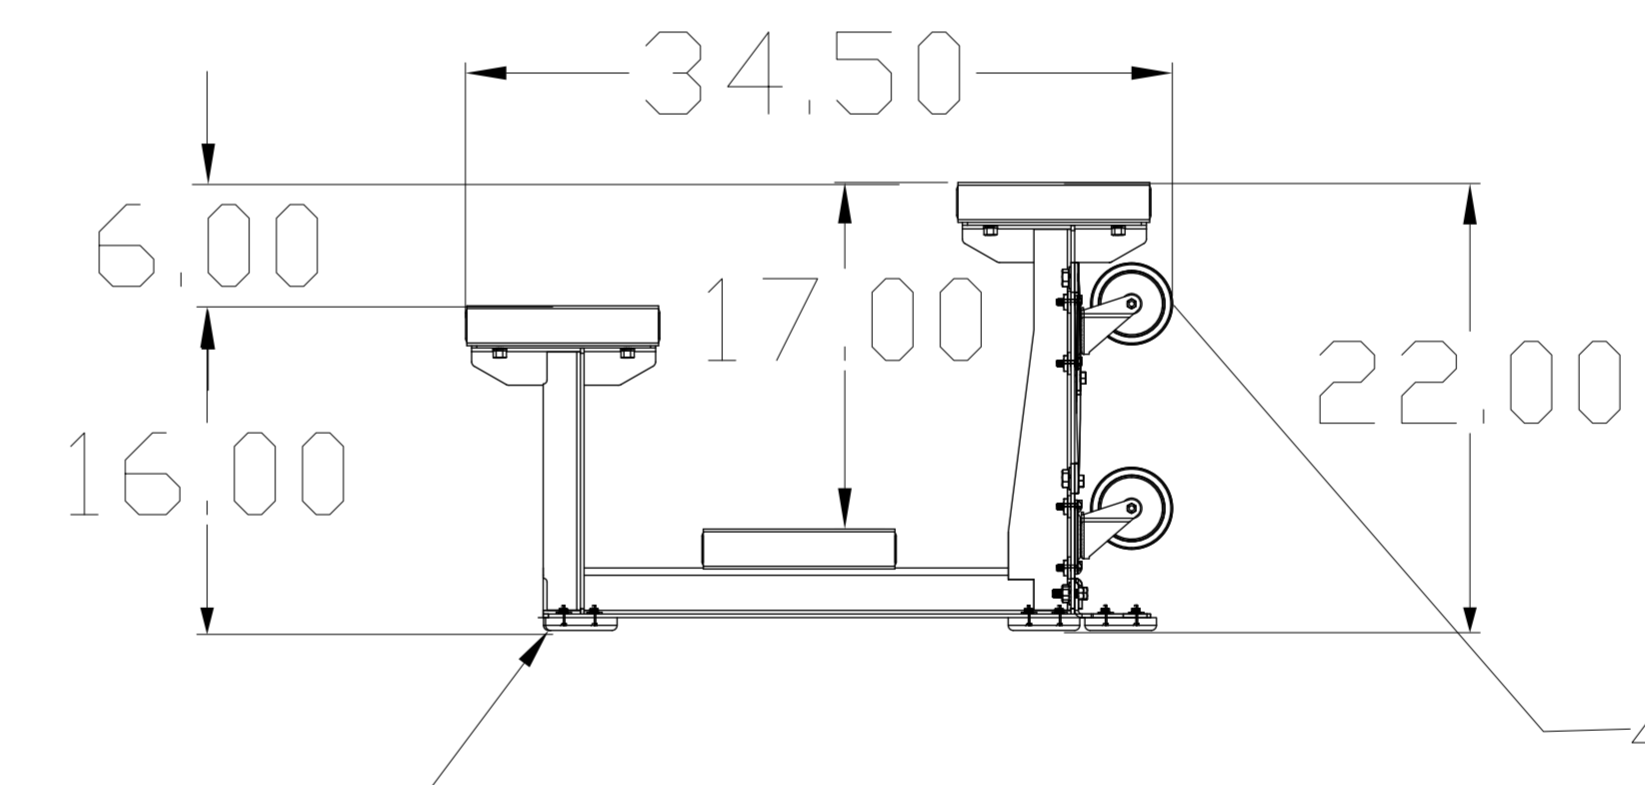

NON MARKING RUBBER FOOTPADS

SINGLE FOOTPLANK OPTION

4" WHEELS

DOUBLE FOOTPLANK OPTION

AVAILABLE IN
9', 15' AND 21'
LENGTHS