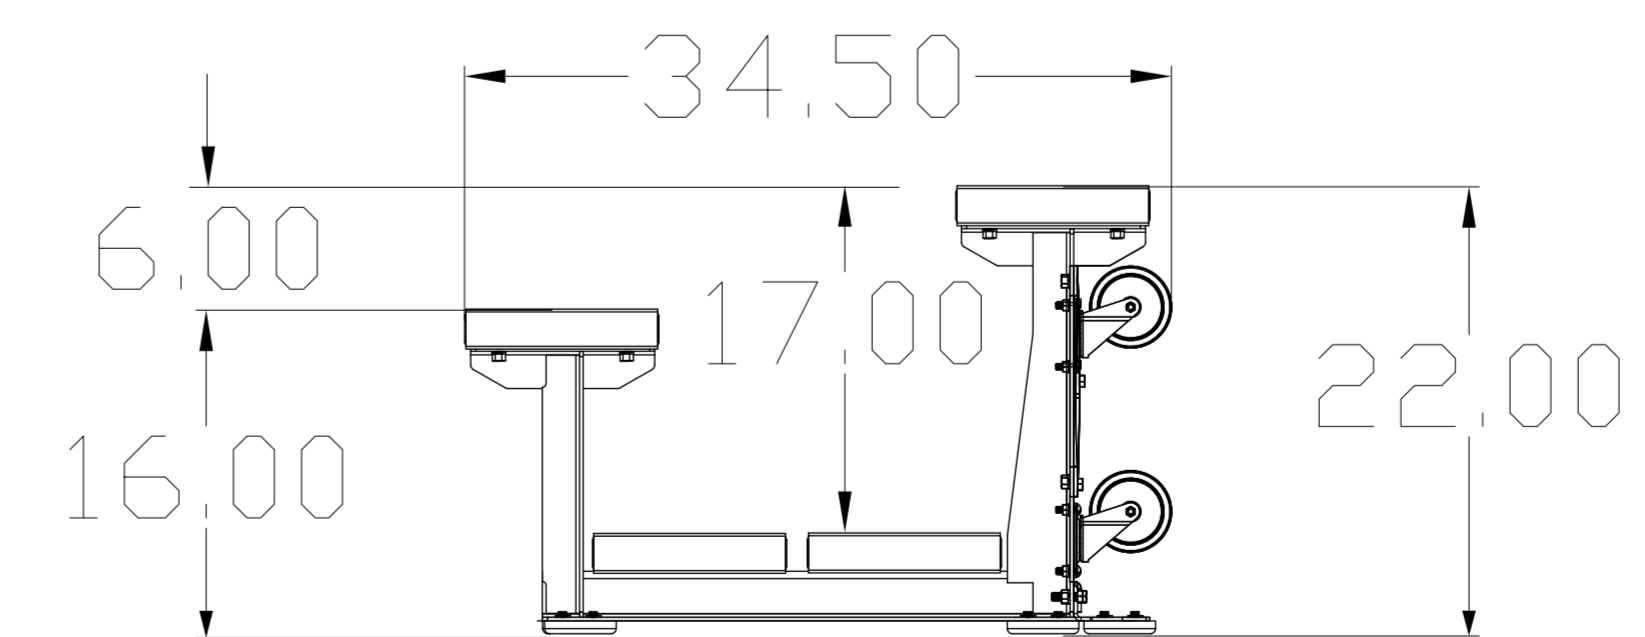

FIRST TEAM SPORTS INC.
HUTCHINSON, KS 67501
1-800-649-3688
www.firstteaminc.com

FT FANSTAND 2 ROW INDOOR
TIP-IN-ROLL BLEACHER
PRODUCT SUBMITTAL

BLACK POWDER COATED STEEL FRAME

9.5" WIDE CLEAR ANODIZED ALUMINUM PLANKS

NON MARKING RUBBER FOOTPADS

SINGLE FOOTPLANK OPTION

4" WHEELS

DOUBLE FOOTPLANK OPTION

AVAILABLE IN
9', 15' AND 21'
LENGTHS