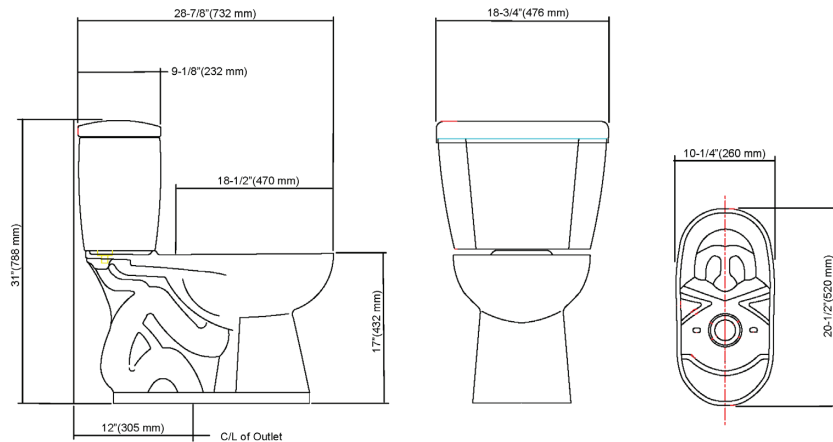

**#N7717**

**Stealth™ UHET Toilet, 0.8 GPF (3 LPM)**  
 Elongated Front, Floor Outlet, White

**ASSEMBLED DIMENSIONS**

28.875" x 18.75" x 31" (732 mm x 476 mm x 788 mm)

**ROUGH-IN**

(12") 305 mm

**PACKAGING**

Close-Coupled, Two-Piece Toilet (Bowl Model: N7717; Tank Model: N7714)

**MATERIALS**

Vitreous China – White Finish

**PRODUCT SPECIFICATIONS**

- Ultra high-efficiency 0.8 gallons (3 Litres) of water per flush
- Elongated, 17" (432 mm) high bowl
- Floor mounted, floor outlet
- Fully glazed trapway, 2" (51 mm)
- MaP Score: 600g
- Large water area, 8" x6" (203 mm x 152 mm)
- Large foot print, 20.5" x 10.25" (520 mm x 260 mm)
- Polished chrome top-mount flush actuator