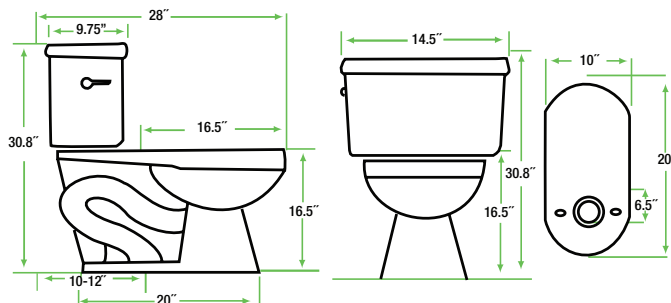

## EcoLogic™ Flapperless Toilet 1.28 GPF | Round

The EcoLogic™ Niagara Flapperless® toilet features revolutionary tip-bucket technology, creating a high-performance flush at 1.28 GPF. This means water and utility bill savings without sacrificing performance.

Item#: **N2225R-165** (bowl and tank)

### EcoLogic™ Toilet - Round Bowl Specs

<b>N2225RB</b>	round bowl	1.28 GPF HET	27" x 15" x 16.5"
<b>N2225T</b>	tank		17.75" x 9.75" x 14"

- Chair-height
- EcoLogic™ 1.28 GPF HETs meet stringent EPA WaterSense® criteria
- Maintenance-free, leak-free, no double-flushing
- Equipped with a powerful siphon jet
- 10-year warranty on component parts
- Lifetime warranty on porcelain
- Oversized footprint, avoids costly floor repairs
- Fully glazed 2" trap way
- Solid porcelain construction – 100% vitreous china
- Oversized to cover unsightly wall exposure
- Opposable handle positioning
- Easy flush action