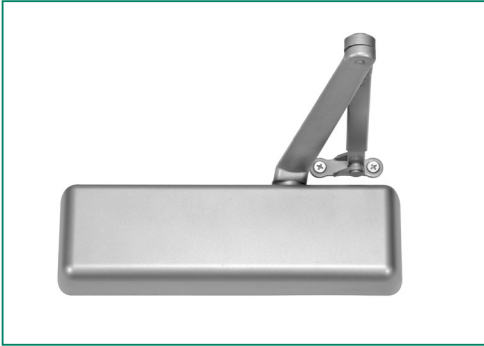

410 Series

Cast Iron Door Closer

Norton[®]

ASSA ABLOY

ASSA ABLOY, the global leader
in door opening solutions

410 SERIES CAST IRON DOOR CLOSER

The Norton 410 Series Cast Iron Door Closers provide a retrofit solution for retail, office, government and other commercial facilities. Heavy-duty and hold open arms, along with adjustable spring size, backcheck, closing and latch speed, provide a flexible and economical closer that you can trust for dependable service.

Certified to ANSI/BHMA Grade 1 requirements for long life and reliability, the 410 is a direct replacement for LCN 4040/4041 closers.

Features

- Adjustable spring sizes 1 - 6
- Cast iron closer body
- Standard and heavy-duty arms available as hold open or nonhold open
- Adjustments for backcheck, closing and latch speed
- Tri-packed for parallel, regular or top jamb installation
- Sleeve nuts and bolts provided with each closer
- Retrofit for LCN 4040/4041
- Non-handed
- Plastic cover
- 10 year warranty

Hassle-Free Retrofits

- Easily replaces competitive closers
- Direct replacement for LCN 4040/4041 closers

Reliable

- Adjustable spring power, latch and closing speeds ensure positive latching

Flexible

- Choice of standard or heavy-duty arms and adjustable spring power meets needs of any application