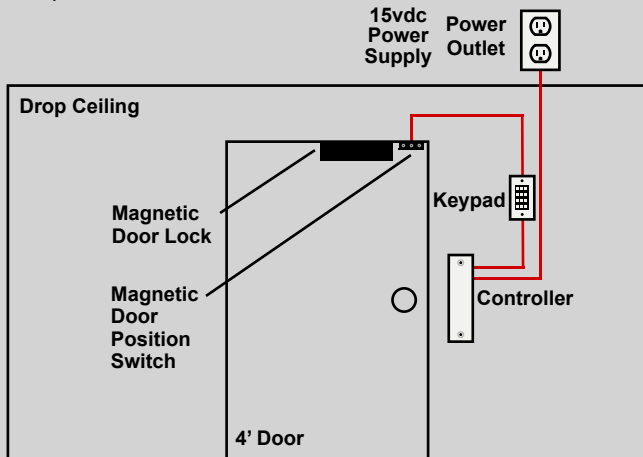

Single Door Kit (RC800121)