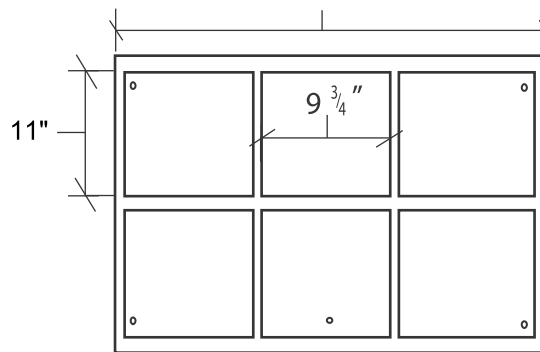

## 6-211

\* Images not to scale

3/4" MDO (Medium Density Overlay) Signboard Material

1/4" Exterior Treated Plywood Back Panel

11-1/4"

32-1/4"