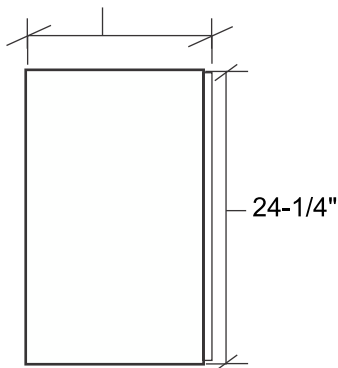

## 6-211

\* Images not to scale

3/4" MDO (Medium Density Overlay) Signboard Material

1/4" Exterior Treated Plywood Back Panel

11-1/4"

32-1/4"