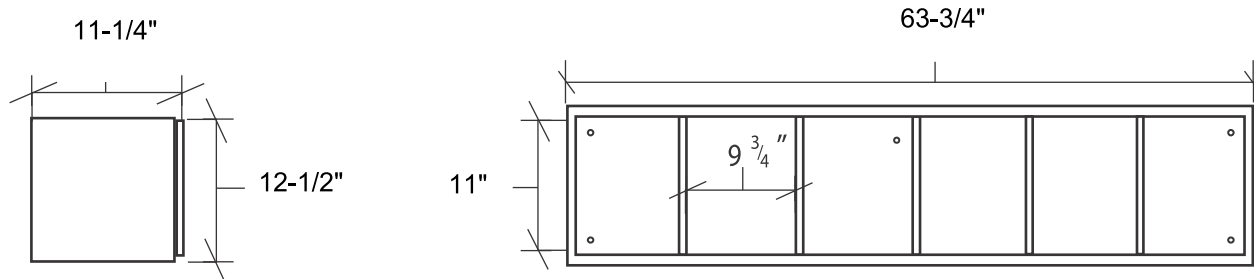

PYT SPORTS

2908 W. 99th Place, Evergreen Park, IL 60805
708.634.2099 / 708.846.4119 (cell) / 708.844.4002 (fax)
Sales@pytsports.net / Dave@pytsports.net
www.pytsports.net

6-111

* Images not to scale

Proprietary Notice

Information within this document is the property of PYT Sports Inc. Any reproduction, in part or as a whole, without the written permission of PYT Sports Inc. is strictly prohibited

*Includes hardware for concrete block attachment. Fence attachment option (upgraded 1/2" MDO back and fence attachment hardware) is also available upon request at a minimal fee.

Painted With Two Coats Of Exterior Enamel Paint
Mounting Styles Available For: Concrete Block, Wood Or Fence Dugouts
No Assembly Required
Each Order Includes One Can of "Touch Up" Paint For Post Installation