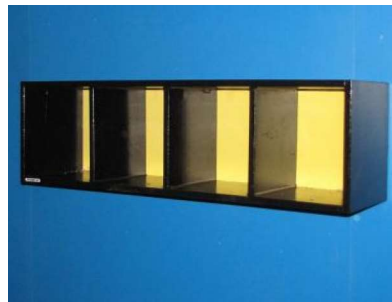

PYT SPORTS

2908 W. 99th Place, Evergreen Park, IL 60805
708.634.2099 / 708.846.4119 (cell) / 708.844.4002 (fax)
Sales@pytsports.net / Dave@pytsports.net
www.pytsports.net

6-111

* Images not to scale

Proprietary Notice

Information within this document is the property of PYT Sports Inc. Any reproduction, in part or as a whole, without the written permission of PYT Sports Inc. is strictly prohibited

*Includes hardware for concrete block attachment. Fence attachment option (upgraded 1/2" MDO back and fence attachment hardware) is also available upon request at a minimal fee.

Painted With Two Coats Of Exterior Enamel Paint
Mounting Styles Available For: Concrete Block, Wood Or Fence Dugouts
No Assembly Required
Each Order Includes One Can of "Touch Up" Paint For Post Installation