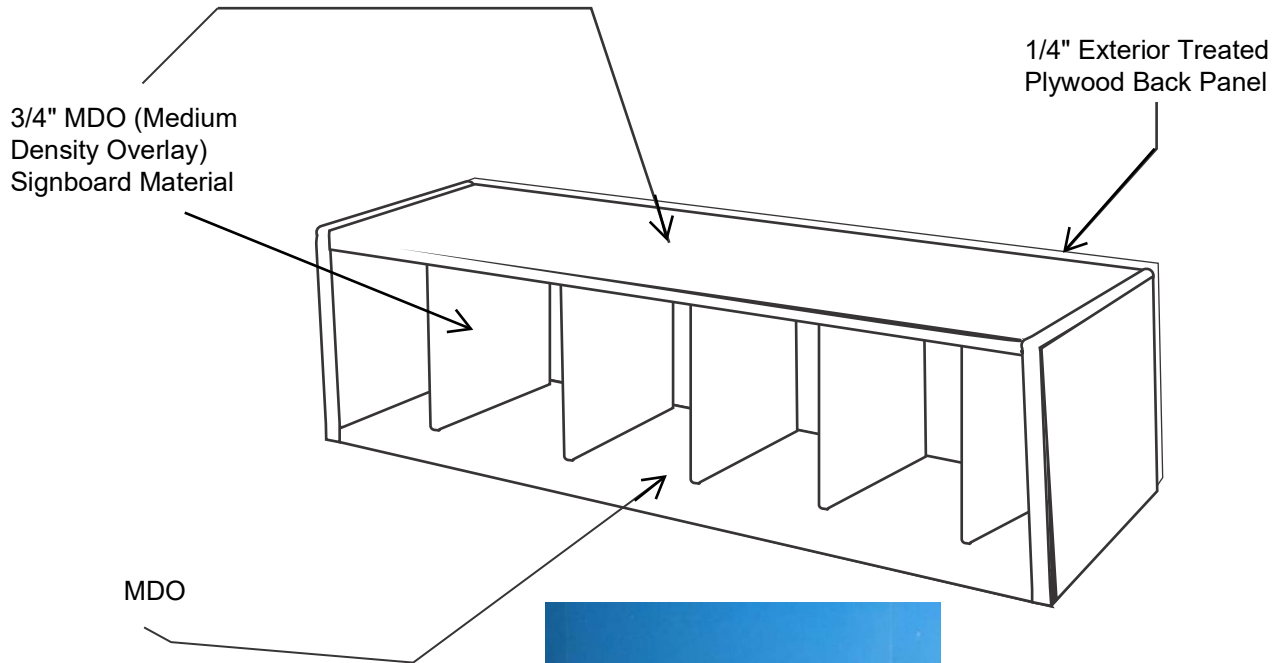

PYT SPORTS

2908 W. 99th Place, Evergreen Park, IL 60805
708.634.2099 / 708.846.4119 (cell) / 708.844.4002 (fax)
Sales@pytsports.net / Dave@pytsports.net
www.pytsports.net

6-111

* Images not to scale

Proprietary Notice

Information within this document is the property of PYT Sports Inc. Any reproduction, in part or as a whole, without the written permission of PYT Sports Inc. is strictly prohibited

*Includes hardware for concrete block attachment. Fence attachment option (upgraded 1/2" MDO back and fence attachment hardware) is also available upon request at a minimal fee.

Painted With Two Coats Of Exterior Enamel Paint
Mounting Styles Available For: Concrete Block, Wood Or Fence Dugouts
No Assembly Required
Each Order Includes One Can of "Touch Up" Paint For Post Installation