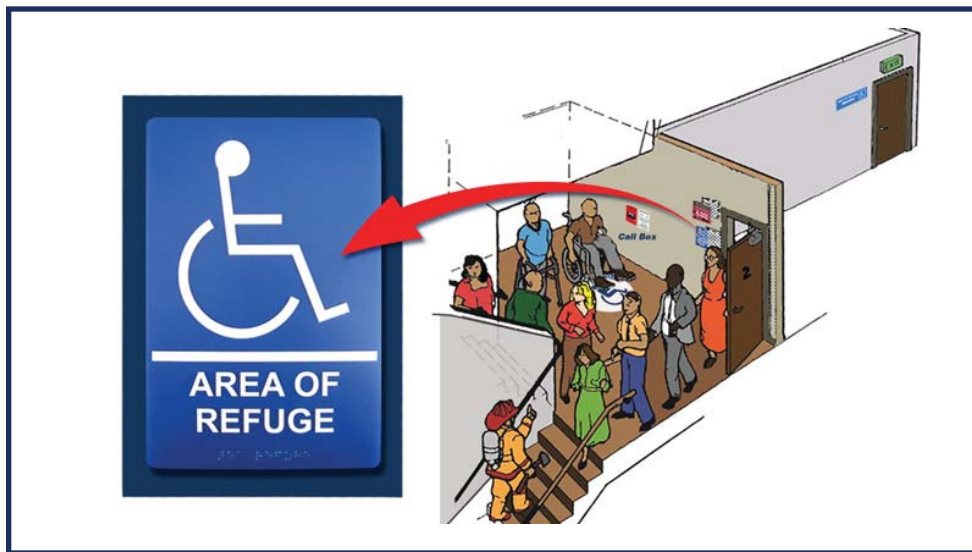

Area of Refuge Sign 7043 & 7044

9"

6"

9"

6"

Features:

- Black & White (7043)
- Blue & White (7044)
- IBC, NFPA, and ADAAG Code compliant
- Raised letter and braille
- Peel and stick mounting for easy installation
- Sign should be mounted at 60" above the floor to center line of the sign