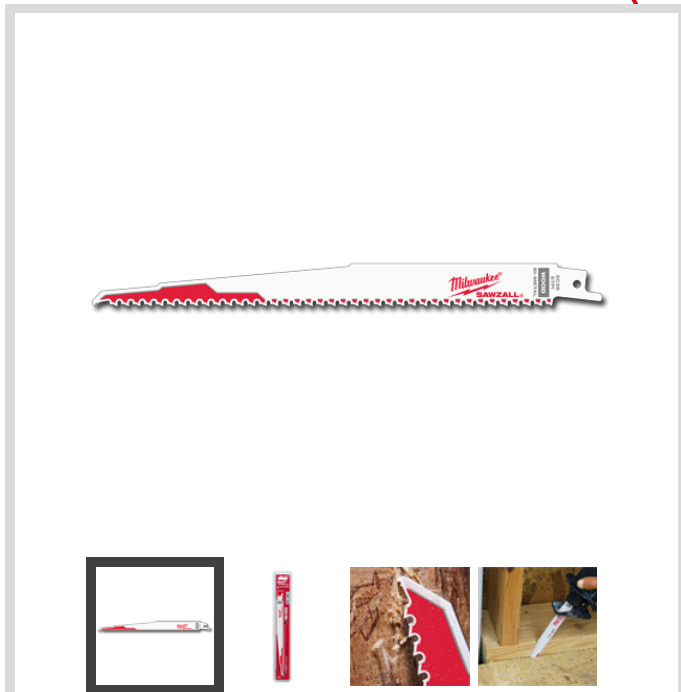

## 9" 5 TPI Sawzall® Blades (100 Pk) 48-01-7036

0.0 **Be the first to [Write a Review](#)**

Milwaukee® wood cutting Sawzall® blades have been engineered to deliver the fastest cuts, longest life, greatest tooth durability and quickest plunge cuts of any wood blade on the market.

### Includes

(100) 9" 5 TPI Sawzall® Blades

### FEATURES

**NAIL GUARD™**. Ordinary teeth deliver either speed or durability. NAIL GUARD™ solves this trade-off with an aggressive 5 TPI pattern for faster cuts and a unique design that protects against tooth fracture.

### SPECIFICATIONS

Blade Dimension	9"x3/4"x.050"
Shank	1/2 In. <b>Universal</b>
TPI/Grit	<b>5 TPI</b>
Package Quantity	<b>100</b>