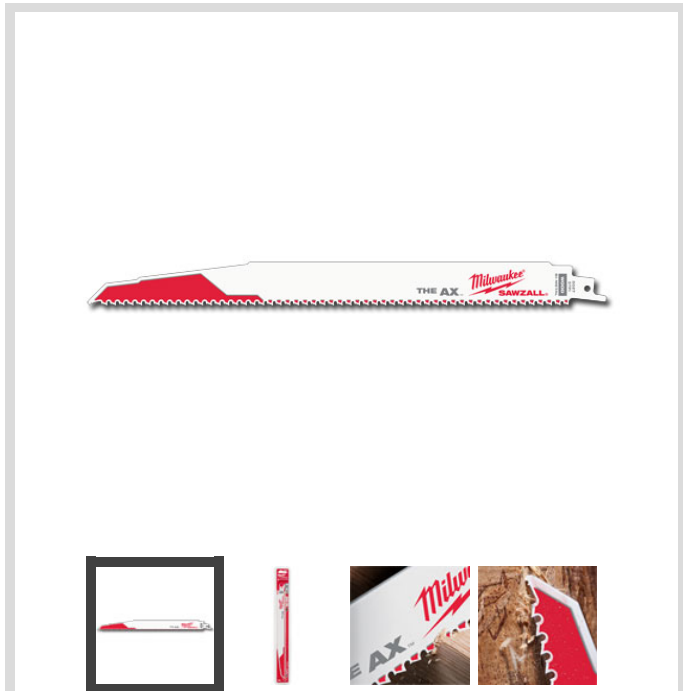

0.0 **Be the first to Write a Review**

The Ax Sawzall® blades have been engineered to deliver the fastest cuts, longest life, greatest tooth durability and quickest plunge cuts of any wood demolition blade on the market.

Includes

(5) 12" 5 TPI The Ax™ Sawzall® Blades

FEATURES

NAIL GUARD™. Ordinary teeth deliver either speed or durability. NAIL GUARD™ solves this trade-off with an aggressive 5 TPI pattern for faster cuts and a unique design that protects against tooth fracture.

FANG TIP™. Ordinary tips bounce or skate on the work piece. FANG TIP™ bites into the wood on first contact.

A thicker, more rigid blade body resists fracturing and bending for maximum durability.

The 1" tall blade body reduces blade twisting for straighter, more accurate cuts.