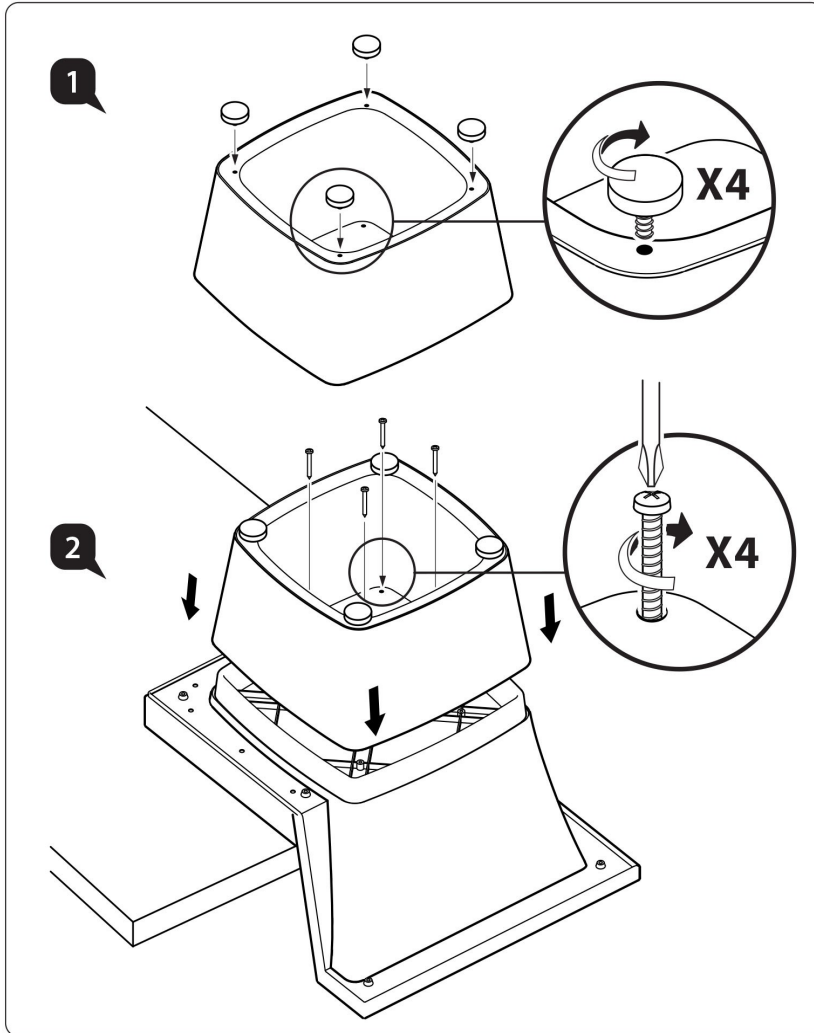

Domino Series Gray Fabric Chairs & Bench Assembly Instructions

1.) Add leveling glides to the base. These twist in by hand.

2.) Connect base top to bottom by using four screws provided.

Questions? Call Customer Service at 1-800-443-5117, Monday - Friday 8:30 AM to 5:00 PM Central Time
www.modernofficefurniture.com