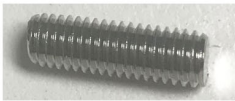

Y13015 - Y13017 - Countertop Sneeze Guard with Side Wings Assembly Instructions

Hardware:

Crown Cap Nut - Qty 10

Set Screw - Qty 10

1.) Attach one of the Side Wings using three sets of the Set Screws and Crown Cap Nuts provided.

2.) Repeat this process for the other Side Wing.

3.) Attach Support Feet with two sets of Set Screws and Crown Cap Nuts for each foot.