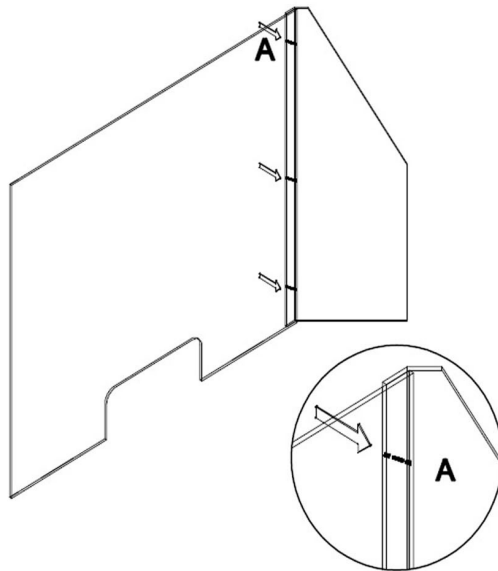

Y13015 - Y13017 - Countertop Sneeze Guard with Side Wings Assembly Instructions

Hardware:

Crown Cap Nut - Qty 10

Set Screw - Qty 10

1.) Attach one of the Side Wings using three sets of the Set Screws and Crown Cap Nuts provided.

2.) Repeat this process for the other Side Wing.

3.) Attach Support Feet with two sets of Set Screws and Crown Cap Nuts for each foot.