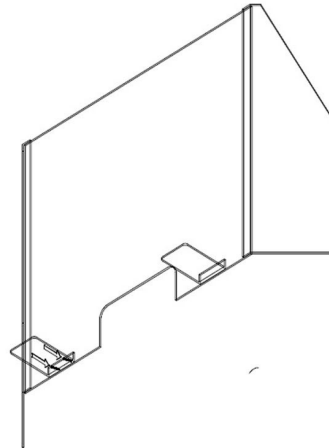

Y13015 - Y13017 - Countertop Sneeze Guard with Side Wings Assembly Instructions

Hardware:

Crown Cap Nut - Qty 10

Set Screw - Qty 10

1.) Attach one of the Side Wings using three sets of the Set Screws and Crown Cap Nuts provided.

2.) Repeat this process for the other Side Wing.

3.) Attach Support Feet with two sets of Set Screws and Crown Cap Nuts for each foot.