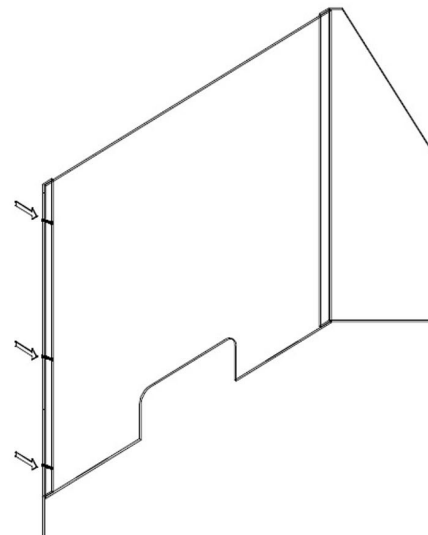

Y13015 - Y13017 - Countertop Sneeze Guard with Side Wings Assembly Instructions

Hardware:

Crown Cap Nut - Qty 10

Set Screw - Qty 10

1.) Attach one of the Side Wings using three sets of the Set Screws and Crown Cap Nuts provided.

2.) Repeat this process for the other Side Wing.

3.) Attach Support Feet with two sets of Set Screws and Crown Cap Nuts for each foot.