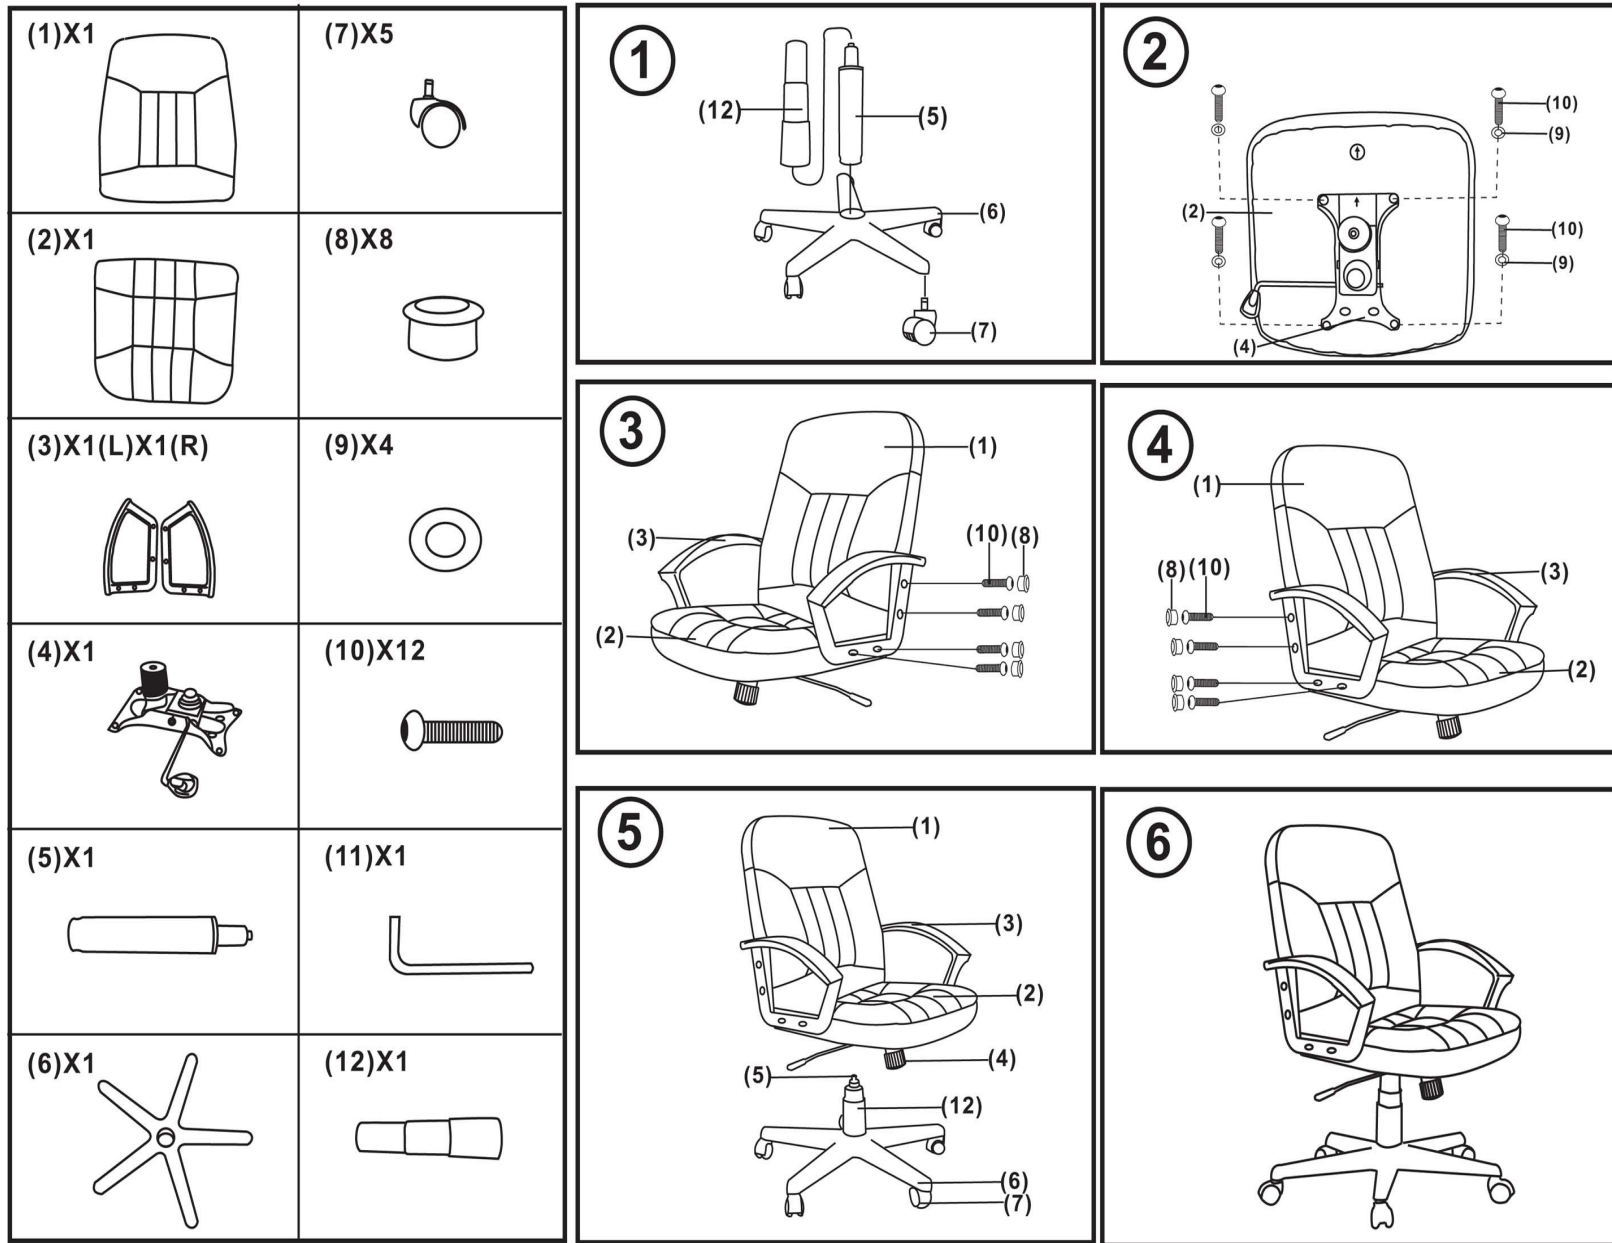

Y9945 - Leather Swivel Chair Assembly Instructions

Screws and washers are located in the holes. Use Allen Wrench to back them out for assembly.