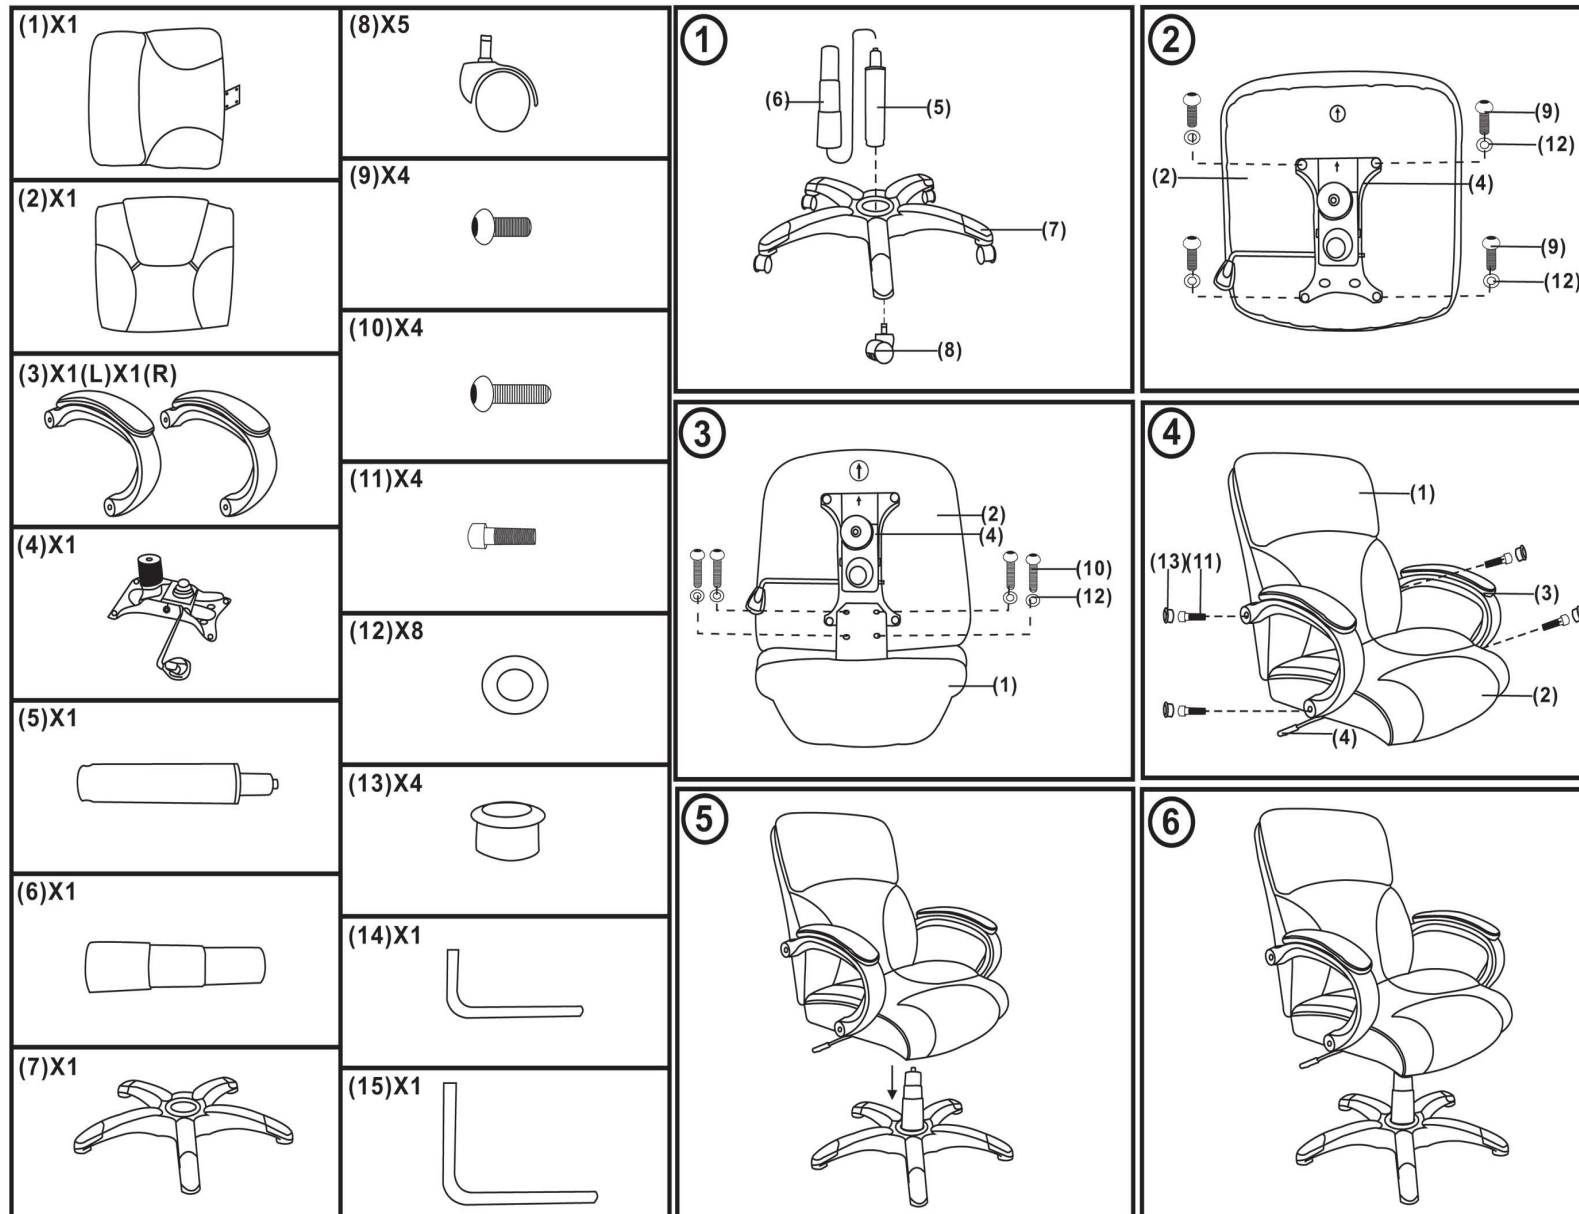

Y9944 - Leather Office Chair Assembly Instructions

Screws and washers are located in the holes. Use Allen Wrench to back them out for assembly.