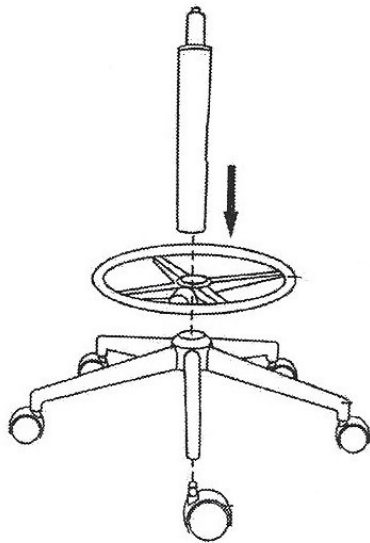

Y12891 - Mesh Office Chair Assembly Instructions

Questions? Please call 1-800-443-5117.
Customer Service available 8:30 - 5:00 Central Time, Monday - Friday

BT-6336 / Stool Kit

Assembly Diagram

Warning

Reclining while seated at an elevated height can be a tip hazard. For safety, it is recommended that the forward tilt lock be engaged while at taller seated heights.