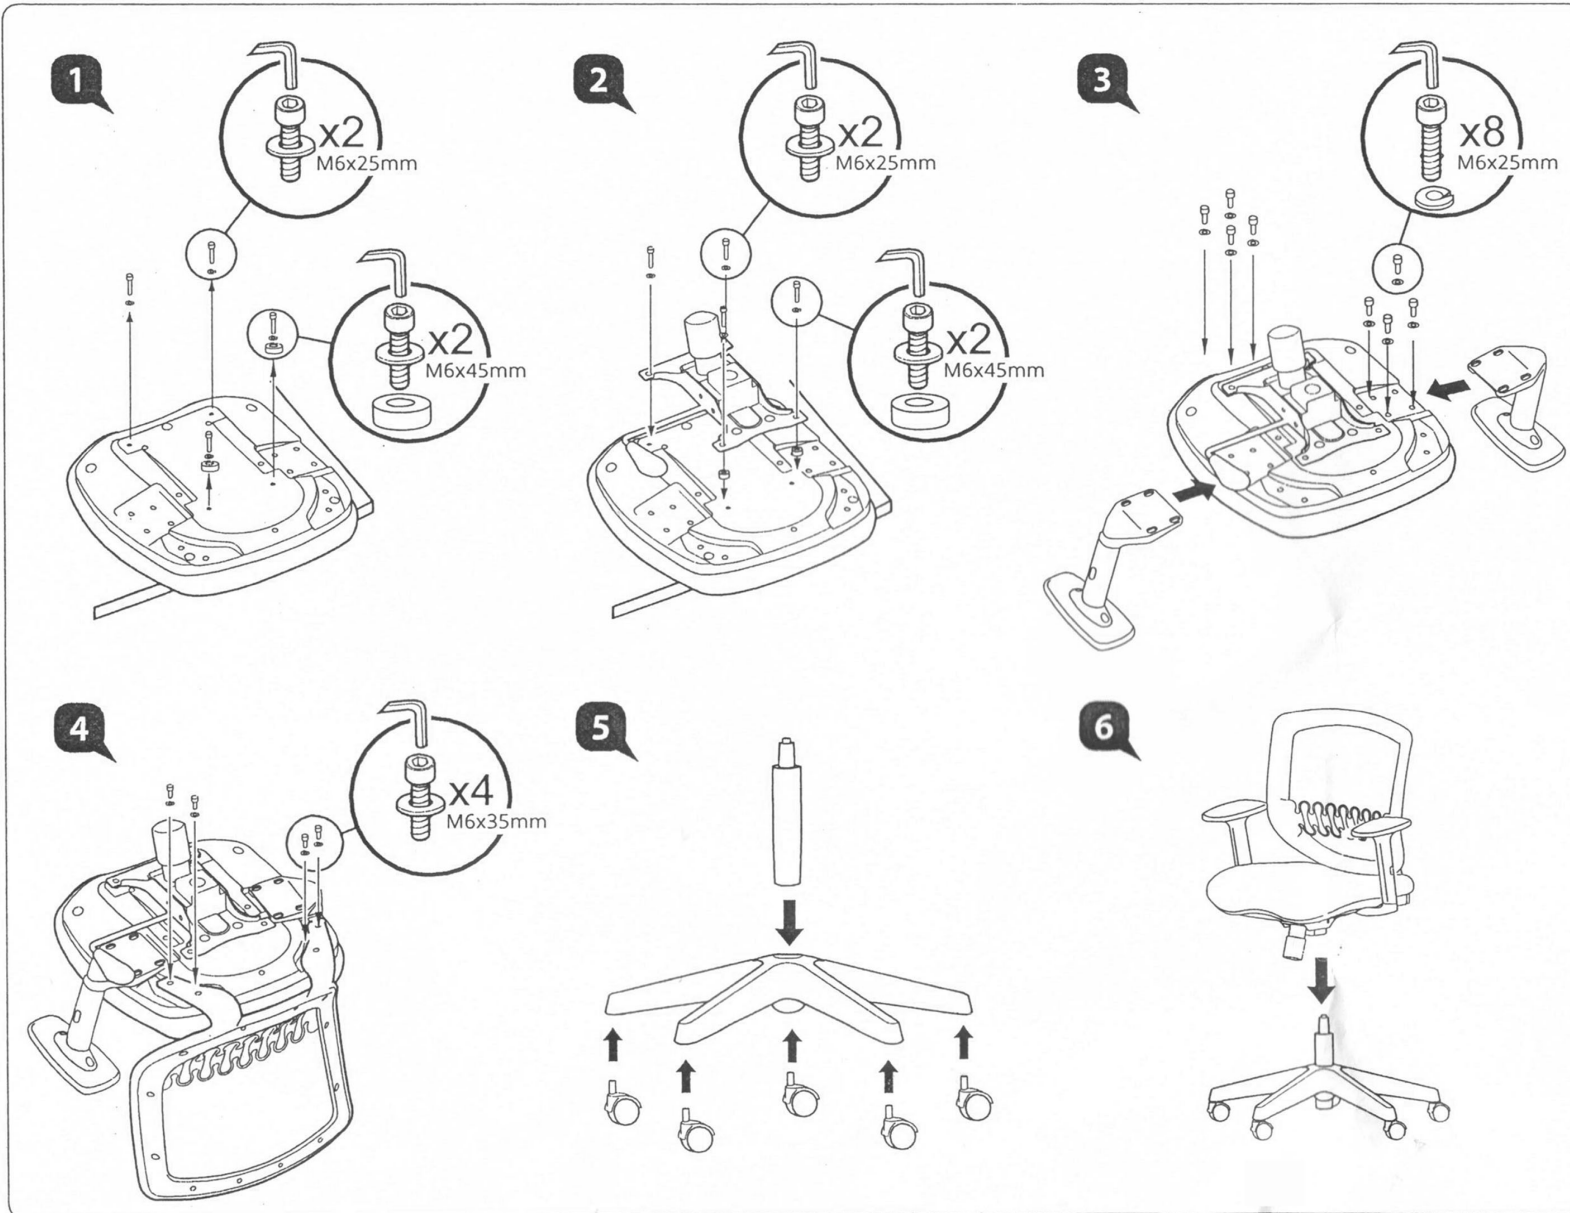

Y12891 - Mesh Office Chair Assembly Instructions

Questions? Please call 1-800-443-5117.
Customer Service available 8:30 - 5:00 Central Time, Monday - Friday

BT-6336 / Stool Kit

Assembly Diagram

Warning

Reclining while seated at an elevated height can be a tip hazard. For safety, it is recommended that the forward tilt lock be engaged while at taller seated heights.