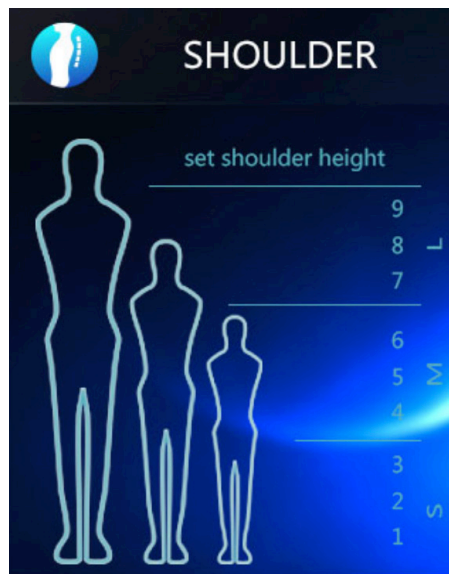

Remote Control User Guide

Novo XT2

For more detailed operation instructions, please see the Use and Care Manual.

Remote Control User Guide

Shoulder Height Guide

Overall Height	Shoulder Setting
5'11" > taller	8 - 9
5'8" - 5'10"	6 - 7
5'3" - 5'7"	3 - 5
5'0" - 5'2"	1 - 2