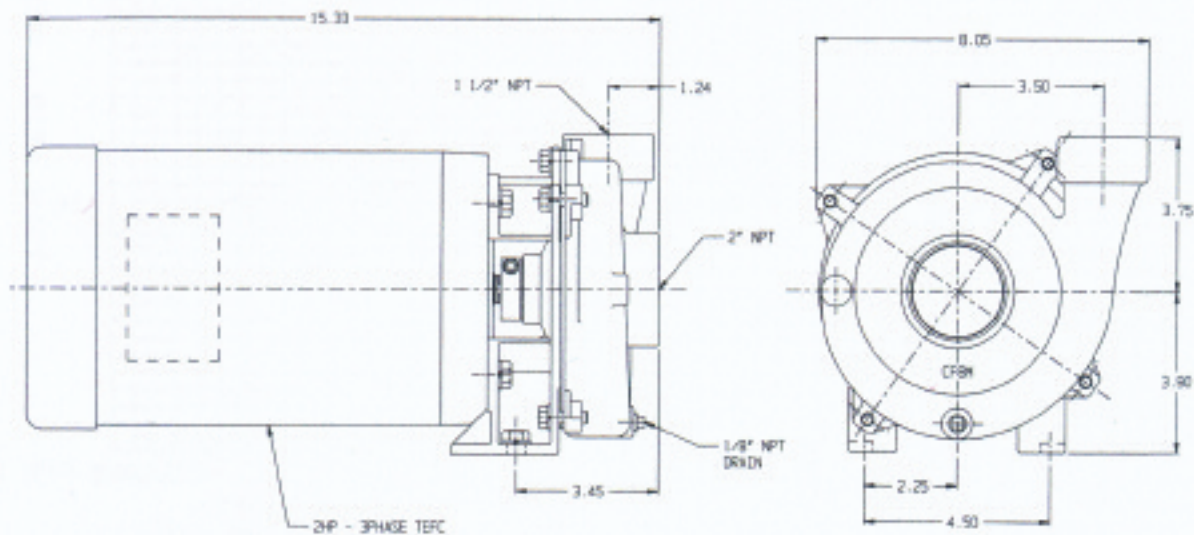

34800 BENNETT • FRASER, MI 48026-1686
(586) 293-8240 • FAX (586) 293-8469
(800) 563-8006 • www.mppumps.com