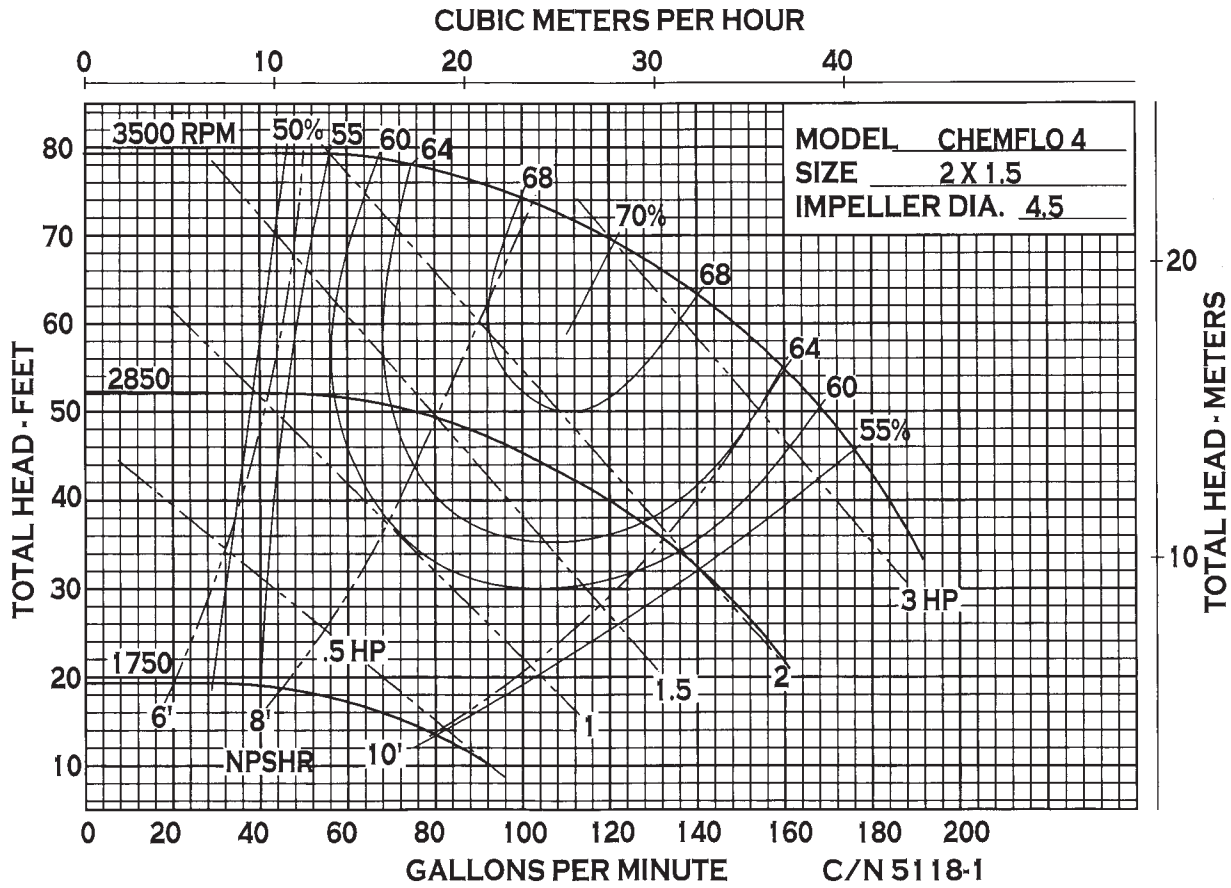

34800 BENNETT • FRASER, MI 48026-1686
(586) 293-8240 • FAX (586) 293-8469
(800) 563-8006 • www.mppumps.com