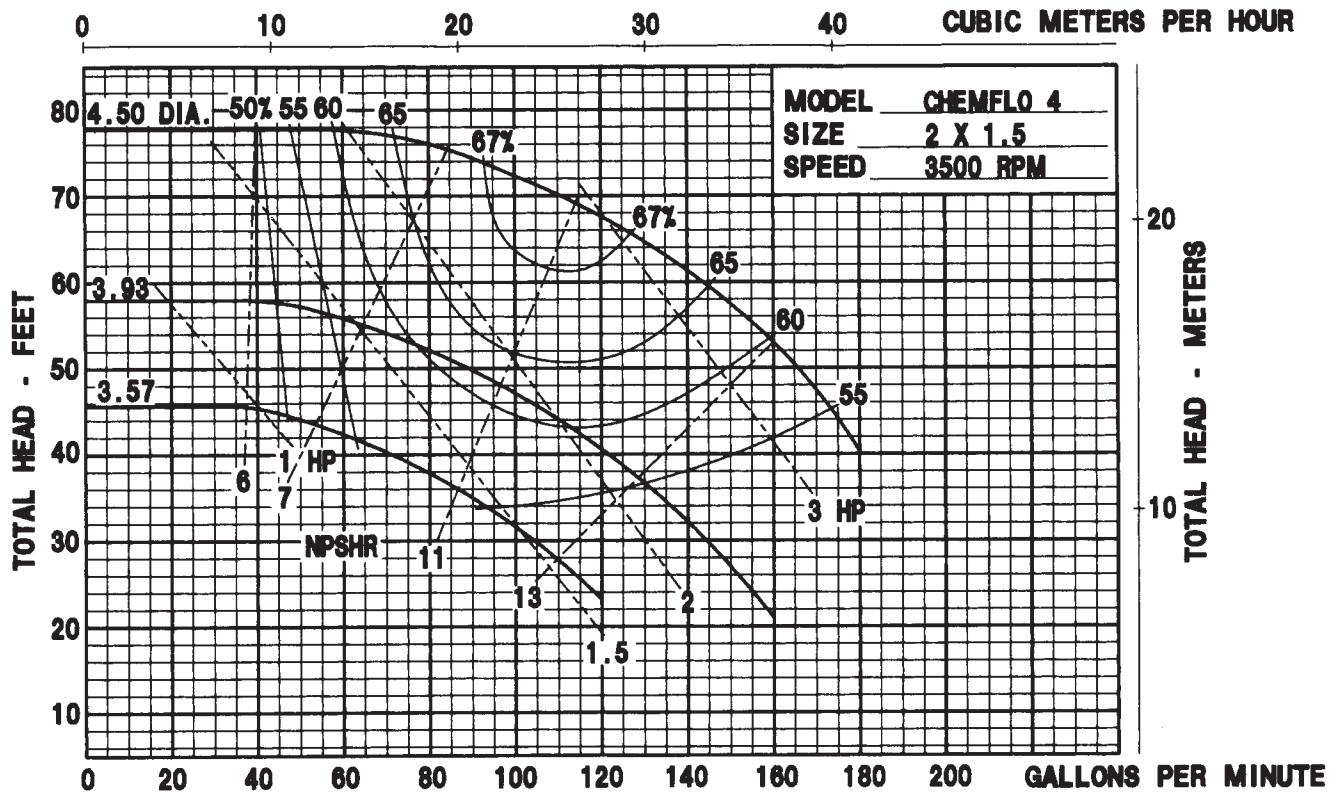

34800 BENNETT • FRASER, MI 48026-1686
(586) 293-8240 • FAX (586) 293-8469
(800) 563-8006 • www.mppumps.com