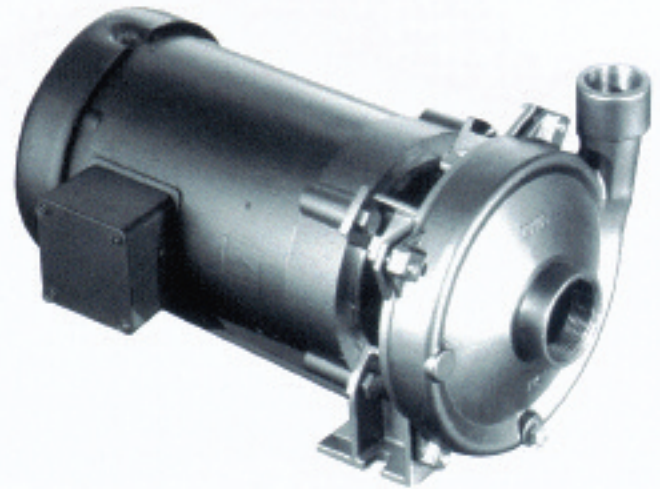

CHEMFLOⁱ 1

Features & Options

- SIZE: 1.5" x 1" x 6"
- All Cast 316SS Housing, Seal Housing And Impeller
- 316SS Pedestal Shaft Or Motor Shaft Sleeve
- Standard – Type 2100 Carbon/Ceramic/Viton Seal
- Standard – Viton O-Ring
- Semi-Open Impeller
- Flow Rates To 100 GPM
- Pressures To 133'
- Optional: Tap For Recirculation Or Seal Flush
- Optional: Severe Duty Seals
- Available: Pedestal Pump
- Available: Pumpak For 56C, 145TC, 184C
Close-Couple Electric Motor