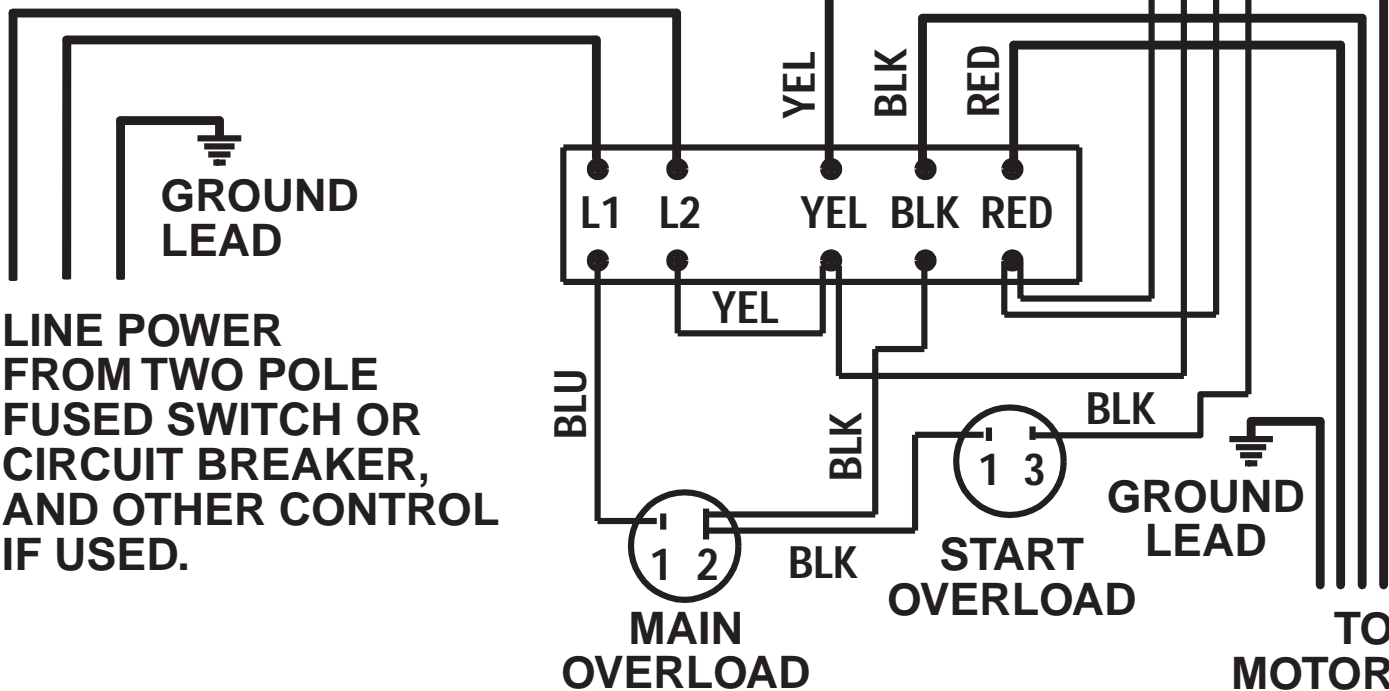

RUN CAPACITORS

START CAPACITORS

3 HP STANDARD

282 302 8110