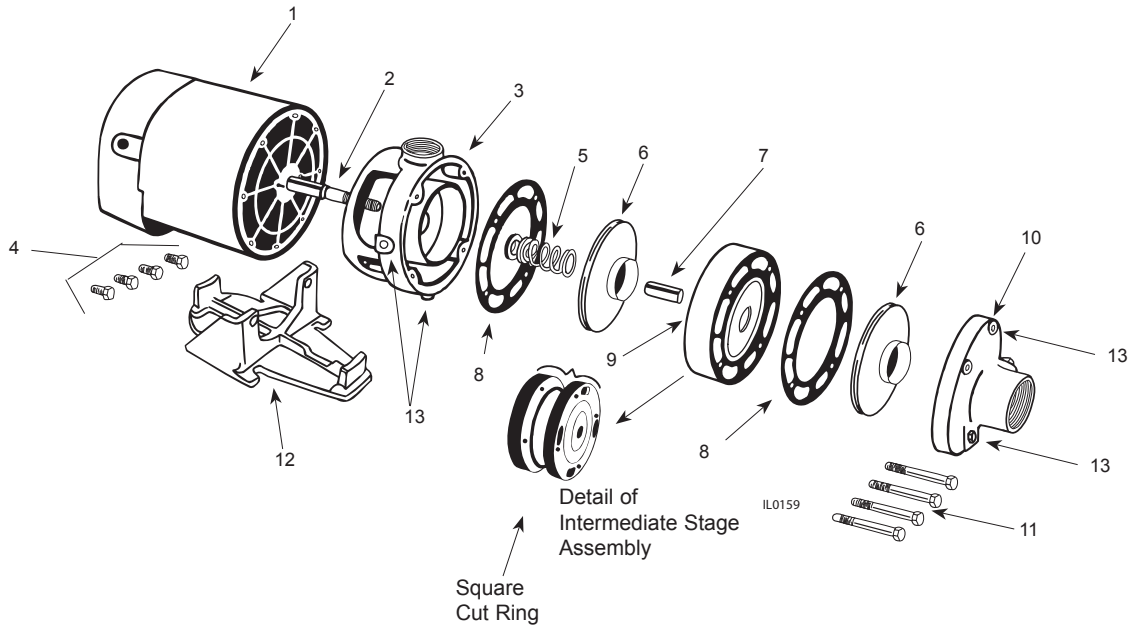

CENTRIFUGAL PUMP REPAIR PARTS "CJ101" SERIES (For Pricing Refer To Repair Parts Price List)

		HP	3/4	1	1-1/2	2	2	3
		STAGE	2	2	2	2	3	3
ITEM	SINGLE PHASE - BRASS IMPELLER	MODEL NO.	CJ101B071	CJ101B101	CJ101B151	CJ101B201	CJ101C201	CJ101C301
	THREE PHASE - BRASS IMPELLER		CJ101B073	CJ101B103	CJ101B153	CJ101B203	CJ101C203	CJ101C303
	SINGLE PHASE - PLASTIC IMPELLER		CJ101P071	CJ101P101	CJ101P151	CJ101P201	CJ101D201	CJ101D301
	THREE PHASE - PLASTIC IMPELLER		CJ101P073	CJ101P103	CJ101P153	CJ101P203	CJ101D203	CJ101D303
DESCRIPTION		PART NO.	QTY					
1	Motor, Nema J - 1 PH		98J107	98J110	98J115	98J120	98J120	98J630
1	Motor, Nema J - 3 PH		98J307	98J310	98J315	98J320	98J320	98J330
	Motor Cover w/Screws	021301R	1	1	1	1	1	1
	Screws, Cover	021302	2	2	2	2	2	2
‡	Slinger Washer	126905	1	1	1	1	1	1
2	Shaft		135279A	135279A	135279A	135279A	136612A	136612A
3	Mounting Ring	125204	1	1	1	1	1	1
4	Hex Hd. Cap Screws 3/8 x 3/4"	*	2	2	2	2	2	2
5	Seal, Rotary w/Spring	131100	1	1	1	1	1	1
6	Impeller, Brass		†135280A	†135281A	†126900A	†126901A	†139126A	†136951A
6	Impeller, Thermoplastic		†133425	†133427	†139180	†128472	†139221	†139104
7	Spacer, Shaft	133380	1	1	1	1	2	2
8	Gasket	130968	2	2	2	2	3	3
9	Intermediate Stage Assy-Brass**	131239B	1	1	1	1	2	2
9	Intermediate Stage Assy-Plastic**	023405	1	1	1	1	2	2
‡	Suction Clearance Ring	130957	1	1	1	1	2	2
‡	Hub Clearance Ring	131282	1	1	1	1	2	2
‡	Square Cut Ring Interm. Stg.	020240	1	1	1	1	2	2
10	Suction Flange Assembly-Brass	125227A	1	1	1	1	1	1
10	Suction Flange Assembly-Plastic	023404	1	1	1	1	1	1
‡	Suction Clearance Ring	130957	1	1	1	1	1	1
‡	Suction Bearing	020053	1	1	1	1	1	1
11	Pump thru Bolts (Grade 5) 3/8" x 3-1/4"	*	4	4	4	4	--	--
11	Pump thru Bolts (Grade 5) 3/8" x 5"		--	--	--	--	4	4
12	Base w/ Bolts 3/8" x 1-1/4"	020054	1	1	1	1	1	1
13	1/4" NPT Plug	*	4	4	4	4	4	4