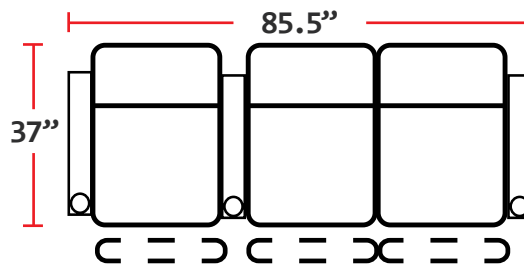

DIMENSIONS

- BACK HEIGHT FROM FLOOR: 42"
- SEAT WIDTH: 23.5"
- SEAT DEPTH: 21.5"
- SEAT HEIGHT: 22"
- ARM WIDTH: 5"
- DEPTH: 37"
- DEPTH WHEN RECLINED: 66"
- SPACE NEEDED FOR RECLINE: 4"

3901 - TWO-ARM POWER RECLINER

- 37"D x 33.5"W x 42"H

5201 - RIGHT-FACING STRAIGHT ARM POWER RECLINER

- 37"D x 28.5"W x 42"H

5301 - LEFT-FACING STRAIGHT ARM POWER RECLINER

- 37"D x 28.5"W x 42"H

5401 - ARMLESS POWER RECLINER

- 37"D x 23.5"W x 42"H

Back Height: 42"

3901
Two-Arm
Power Recliner

5201
Right Straight
Power Recliner

5301
Left Straight
Power Recliner

5401
Armless
Power Recliner

Configuration A
Power Straight Row of 2

Configuration B
Power Straight Row of 3

Configuration C
Power Straight Row of 4

Configuration D
Power Straight Row of 4 with Center Loveseat

Configuration E
Power Loveseat

Configuration F
Power Row of 3 Right Loveseat

Configuration G
Power Row of 3 Left Loveseat