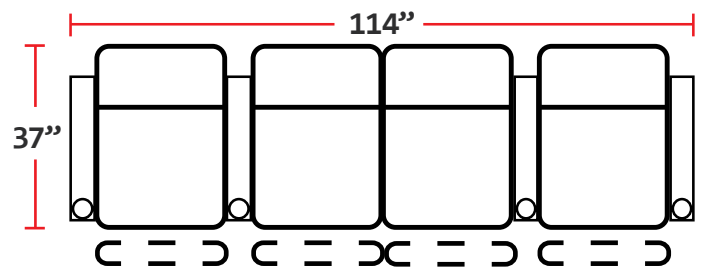

- 37"D x 33.5"W x 42"H

5201 - RIGHT-FACING STRAIGHT ARM POWER RECLINER

- 37"D x 28.5"W x 42"H

5301 - LEFT-FACING STRAIGHT ARM POWER RECLINER

- 37"D x 28.5"W x 42"H

5401 - ARMLESS POWER RECLINER

- 37"D x 23.5"W x 42"H

Back Height: 42"

3901
Two-Arm
Power Recliner

5201
Right Straight
Power Recliner

5301
Left Straight
Power Recliner

5401
Armless
Power Recliner

Configuration A
Power Straight Row of 2

Configuration B
Power Straight Row of 3

Configuration C
Power Straight Row of 4

Configuration D
Power Straight Row of 4 with Center Loveseat

Configuration E
Power Loveseat

Configuration F
Power Row of 3 Right Loveseat

Configuration G
Power Row of 3 Left Loveseat