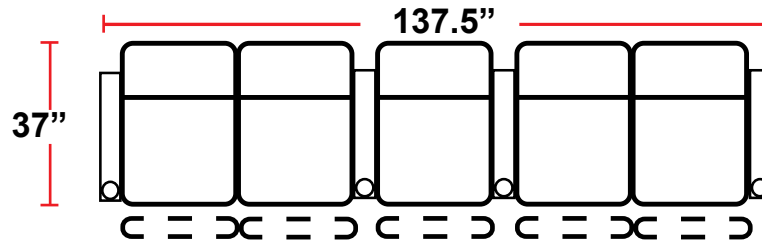

Back Height: 42"

Configuration N
Straight Row of 5 Captain Chair w/Loveseat