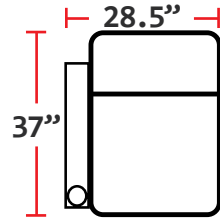

DIMENSIONS

- BACK HEIGHT FROM FLOOR: 42"
- SEAT WIDTH: 23.5"
- SEAT DEPTH: 21.5"
- SEAT HEIGHT: 22"
- ARM WIDTH: 5"
- DEPTH: 37"
- DEPTH WHEN RECLINED: 66"
- SPACE NEEDED FOR RECLINE: 4"

3901 - TWO-ARM POWER RECLINER

- 37"D x 33.5"W x 42"H

5201 - RIGHT-FACING STRAIGHT ARM POWER RECLINER

- 37"D x 28.5"W x 42"H

5301 - LEFT-FACING STRAIGHT ARM POWER RECLINER

- 37"D x 28.5"W x 42"H

5401 - ARMLESS POWER RECLINER

- 37"D x 23.5"W x 42"H

Back Height: 42"

3901
Two-Arm
Power Recliner

5201
Right Straight
Power Recliner

5301
Left Straight
Power Recliner

5401
Armless
Power Recliner

Configuration A
Power Straight Row of 2

Configuration B
Power Straight Row of 3

Back Height: 42"

Configuration H

Power Straight Row of 4 with Double Loveseat

Configuration I

Power Straight Row of 5 with Center Sofa

Configuration J

Power Straight Row of 5

Configuration K