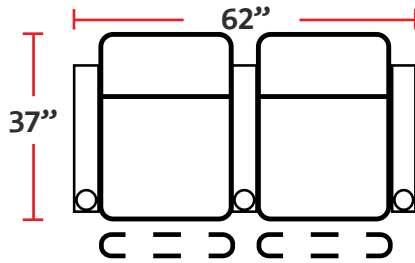

DIMENSIONS

- BACK HEIGHT FROM FLOOR: 42"
- SEAT WIDTH: 23.5"
- SEAT DEPTH: 21.5"
- SEAT HEIGHT: 22"
- ARM WIDTH: 5"
- DEPTH: 37"
- DEPTH WHEN RECLINED: 66"
- SPACE NEEDED FOR RECLINE: 4"

3901 - TWO-ARM POWER RECLINER

- 37"D x 33.5"W x 42"H

5201 - RIGHT-FACING STRAIGHT ARM POWER RECLINER

- 37"D x 28.5"W x 42"H

5301 - LEFT-FACING STRAIGHT ARM POWER RECLINER

- 37"D x 28.5"W x 42"H

5401 - ARMLESS POWER RECLINER

- 37"D x 23.5"W x 42"H

Back Height: 42"

3901
Two-Arm
Power Recliner

5201
Right Straight
Power Recliner

5301
Left Straight
Power Recliner

5401
Armless
Power Recliner

Configuration A
Power Straight Row of 2

Configuration B
Power Straight Row of 3

Configuration C
Power Straight Row of 4

Configuration D
Power Straight Row of 4 with Center Loveseat

Configuration E
Power Loveseat

Configuration F
Power Row of 3 Right Loveseat

Configuration G
Power Row of 3 Left Loveseat