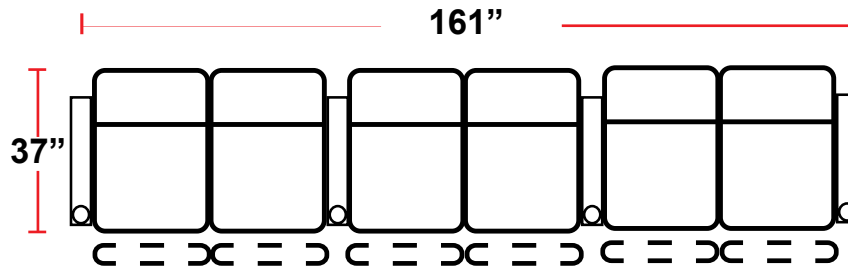

Configuration O
Straight Row of 6 Triple Loveseats