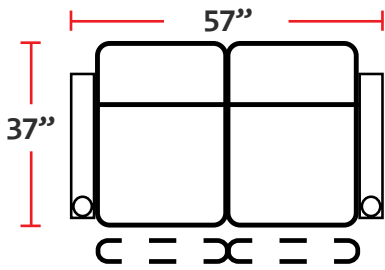

DIMENSIONS

- BACK HEIGHT FROM FLOOR: 42"
- SEAT WIDTH: 23.5"
- SEAT DEPTH: 21.5"
- SEAT HEIGHT: 22"
- ARM WIDTH: 5"
- DEPTH: 37"
- DEPTH WHEN RECLINED: 66"
- SPACE NEEDED FOR RECLINE: 4"

3901 - TWO-ARM POWER RECLINER

- 37"D x 33.5"W x 42"H

5201 - RIGHT-FACING STRAIGHT ARM POWER RECLINER

- 37"D x 28.5"W x 42"H

5301 - LEFT-FACING STRAIGHT ARM POWER RECLINER

- 37"D x 28.5"W x 42"H

5401 - ARMLESS POWER RECLINER

- 37"D x 23.5"W x 42"H

Back Height: 42"

3901
Two-Arm
Power Recliner

5201
Right Straight
Power Recliner

5301
Left Straight
Power Recliner

5401
Armless
Power Recliner

Configuration A
Power Straight Row of 2

Configuration B
Power Straight Row of 3

Configuration C
Power Straight Row of 4

Configuration D
Power Straight Row of 4 with Center Loveseat

Configuration E
Power Loveseat

Configuration F
Power Row of 3 Right Loveseat

Configuration G
Power Row of 3 Left Loveseat