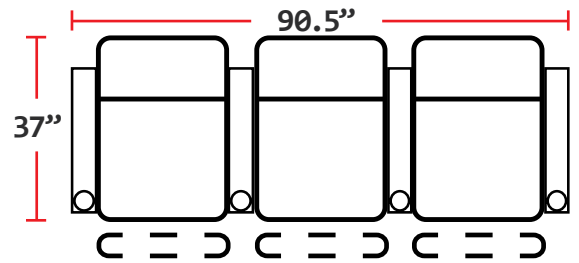

DIMENSIONS

- BACK HEIGHT FROM FLOOR: 42"
- SEAT WIDTH: 23.5"
- SEAT DEPTH: 21.5"
- SEAT HEIGHT: 22"
- ARM WIDTH: 5"
- DEPTH: 37"
- DEPTH WHEN RECLINED: 66"
- SPACE NEEDED FOR RECLINE: 4"

3901 - TWO-ARM POWER RECLINER

- 37"D x 33.5"W x 42"H

5201 - RIGHT-FACING STRAIGHT ARM POWER RECLINER

- 37"D x 28.5"W x 42"H

5301 - LEFT-FACING STRAIGHT ARM POWER RECLINER

- 37"D x 28.5"W x 42"H

5401 - ARMLESS POWER RECLINER

- 37"D x 23.5"W x 42"H

Back Height: 42"

3901
Two-Arm
Power Recliner

5201
Right Straight
Power Recliner

5301
Left Straight
Power Recliner

5401
Armless
Power Recliner

Configuration A
Power Straight Row of 2

Configuration B
Power Straight Row of 3

Configuration C
Power Straight Row of 4

Configuration D
Power Straight Row of 4 with Center Loveseat

Configuration E
Power Loveseat

Configuration F
Power Row of 3 Right Loveseat

Configuration G
Power Row of 3 Left Loveseat