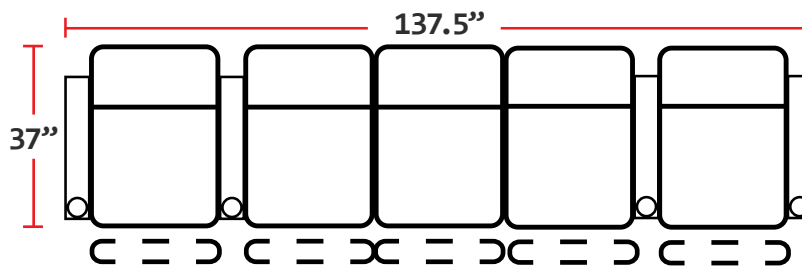

- 37"D x 33.5"W x 42"H

5201 - RIGHT-FACING STRAIGHT ARM POWER RECLINER

- 37"D x 28.5"W x 42"H

5301 - LEFT-FACING STRAIGHT ARM POWER RECLINER

- 37"D x 28.5"W x 42"H

5401 - ARMLESS POWER RECLINER

- 37"D x 23.5"W x 42"H

Back Height: 42"

3901
Two-Arm
Power Recliner

5201
Right Straight
Power Recliner

5301
Left Straight
Power Recliner

5401
Armless
Power Recliner

Configuration A
Power Straight Row of 2

Configuration B
Power Straight Row of 3

Configuration C
Power Straight Row of 4

Configuration D
Power Straight Row of 4 with Center Loveseat

Configuration E
Power Loveseat

Configuration F
Power Row of 3 Right Loveseat

Configuration G
Power Row of 3 Left Loveseat

Back Height: 42"

Configuration H

Power Straight Row of 4 with Double Loveseat

Configuration I

Power Straight Row of 5 with Center Sofa

Configuration J

Power Straight Row of 5

Configuration K