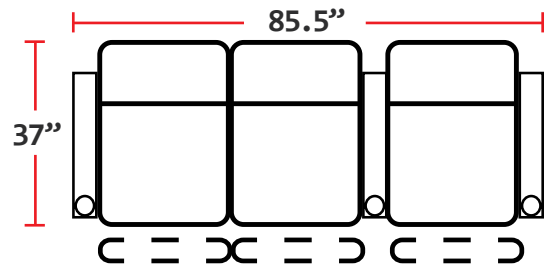

- 37"D x 33.5"W x 42"H

5201 - RIGHT-FACING STRAIGHT ARM POWER RECLINER

- 37"D x 28.5"W x 42"H

5301 - LEFT-FACING STRAIGHT ARM POWER RECLINER

- 37"D x 28.5"W x 42"H

5401 - ARMLESS POWER RECLINER

- 37"D x 23.5"W x 42"H

Back Height: 42"

3901
Two-Arm
Power Recliner

5201
Right Straight
Power Recliner

5301
Left Straight
Power Recliner

5401
Armless
Power Recliner

Configuration A
Power Straight Row of 2

Configuration B
Power Straight Row of 3

Configuration C
Power Straight Row of 4

Configuration D
Power Straight Row of 4 with Center Loveseat

Configuration E
Power Loveseat

Configuration F
Power Row of 3 Right Loveseat

Configuration G
Power Row of 3 Left Loveseat

Back Height: 42"

Configuration H

Power Straight Row of 4 with Double Loveseat

Configuration I

Power Straight Row of 5 with Center Sofa

Configuration J

Power Straight Row of 5

Configuration K