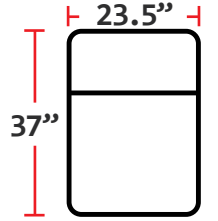

DIMENSIONS

- BACK HEIGHT FROM FLOOR: 42"
- SEAT WIDTH: 23.5"
- SEAT DEPTH: 21.5"
- SEAT HEIGHT: 22"
- ARM WIDTH: 5"
- DEPTH: 37"
- DEPTH WHEN RECLINED: 66"
- SPACE NEEDED FOR RECLINE: 4"

3901 - TWO-ARM POWER RECLINER

- 37"D x 33.5"W x 42"H

5201 - RIGHT-FACING STRAIGHT ARM POWER RECLINER

- 37"D x 28.5"W x 42"H

5301 - LEFT-FACING STRAIGHT ARM POWER RECLINER

- 37"D x 28.5"W x 42"H

5401 - ARMLESS POWER RECLINER

- 37"D x 23.5"W x 42"H

Back Height: 42"

3901
Two-Arm
Power Recliner

5201
Right Straight
Power Recliner

5301
Left Straight
Power Recliner

5401
Armless
Power Recliner

Configuration A
Power Straight Row of 2

Configuration B
Power Straight Row of 3

Back Height: 42"

Configuration H

Power Straight Row of 4 with Double Loveseat

Configuration I

Power Straight Row of 5 with Center Sofa

Configuration J

Power Straight Row of 5

Configuration K