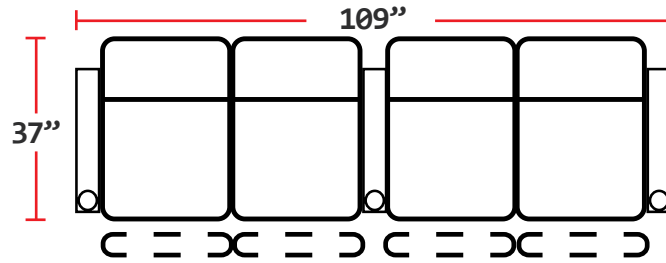

- 37"D x 33.5"W x 42"H

5201 - RIGHT-FACING STRAIGHT ARM POWER RECLINER

- 37"D x 28.5"W x 42"H

5301 - LEFT-FACING STRAIGHT ARM POWER RECLINER

- 37"D x 28.5"W x 42"H

5401 - ARMLESS POWER RECLINER

- 37"D x 23.5"W x 42"H

Back Height: 42"

3901
Two-Arm
Power Recliner

5201
Right Straight
Power Recliner

5301
Left Straight
Power Recliner

5401
Armless
Power Recliner

Configuration A
Power Straight Row of 2

Configuration B
Power Straight Row of 3

Configuration C
Power Straight Row of 4

Configuration D
Power Straight Row of 4 with Center Loveseat

Configuration E
Power Loveseat

Configuration F
Power Row of 3 Right Loveseat

Configuration G
Power Row of 3 Left Loveseat

Back Height: 42"

Configuration H

Power Straight Row of 4 with Double Loveseat

Configuration I

Power Straight Row of 5 with Center Sofa

Configuration J

Power Straight Row of 5

Configuration K