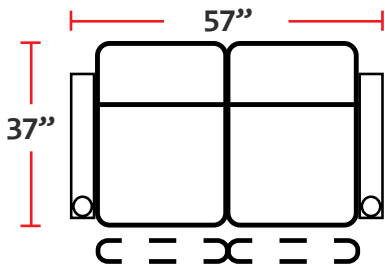

DIMENSIONS

- BACK HEIGHT FROM FLOOR: 42"
- SEAT WIDTH: 23.5"
- SEAT DEPTH: 21.5"
- SEAT HEIGHT: 22"
- ARM WIDTH: 5"
- DEPTH: 37"
- DEPTH WHEN RECLINED: 66"
- SPACE NEEDED FOR RECLINE: 4"

3901 - TWO-ARM POWER RECLINER

- 37"D x 33.5"W x 42"H

5201 - RIGHT-FACING STRAIGHT ARM POWER RECLINER

- 37"D x 28.5"W x 42"H

5301 - LEFT-FACING STRAIGHT ARM POWER RECLINER

- 37"D x 28.5"W x 42"H

5401 - ARMLESS POWER RECLINER

- 37"D x 23.5"W x 42"H

Back Height: 42"

3901
 Two-Arm
 Power Recliner

5201
 Right Straight
 Power Recliner

5301
 Left Straight
 Power Recliner

5401
 Armless
 Power Recliner

Configuration A
 Power Straight Row of 2

Configuration B
 Power Straight Row of 3

Configuration C
 Power Straight Row of 4

Configuration D
 Power Straight Row of 4 with Center Loveseat

Configuration E
 Power Loveseat

Configuration F
 Power Row of 3 Right Loveseat

Configuration G
 Power Row of 3 Left Loveseat