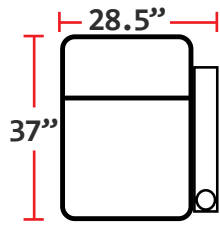

DIMENSIONS

- BACK HEIGHT FROM FLOOR: 42"
- SEAT WIDTH: 23.5"
- SEAT DEPTH: 21.5"
- SEAT HEIGHT: 22"
- ARM WIDTH: 5"
- DEPTH: 37"
- DEPTH WHEN RECLINED: 66"
- SPACE NEEDED FOR RECLINE: 4"

3901 - TWO-ARM POWER RECLINER

- 37"D x 33.5"W x 42"H

5201 - RIGHT-FACING STRAIGHT ARM POWER RECLINER

- 37"D x 28.5"W x 42"H

5301 - LEFT-FACING STRAIGHT ARM POWER RECLINER

- 37"D x 28.5"W x 42"H

5401 - ARMLESS POWER RECLINER

- 37"D x 23.5"W x 42"H

Back Height: 42"

3901
 Two-Arm
 Power Recliner

5201
 Right Straight
 Power Recliner

5301
 Left Straight
 Power Recliner

5401
 Armless
 Power Recliner

Configuration A
 Power Straight Row of 2

Configuration B
 Power Straight Row of 3

Back Height: 42"

Configuration H

Power Straight Row of 4 with Double Loveseat

Configuration I

Power Straight Row of 5 with Center Sofa

Configuration J

Power Straight Row of 5

Configuration K