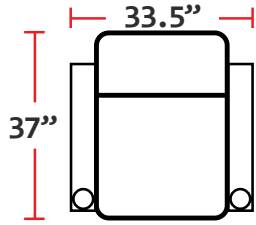

DIMENSIONS

- BACK HEIGHT FROM FLOOR: 42"
- SEAT WIDTH: 23.5"
- SEAT DEPTH: 21.5"
- SEAT HEIGHT: 22"
- ARM WIDTH: 5"
- DEPTH: 37"
- DEPTH WHEN RECLINED: 66"
- SPACE NEEDED FOR RECLINE: 4"

3901 - TWO-ARM POWER RECLINER

- 37"D x 33.5"W x 42"H

5201 - RIGHT-FACING STRAIGHT ARM POWER RECLINER

- 37"D x 28.5"W x 42"H

5301 - LEFT-FACING STRAIGHT ARM POWER RECLINER

- 37"D x 28.5"W x 42"H

5401 - ARMLESS POWER RECLINER

- 37"D x 23.5"W x 42"H

Back Height: 42"

3901
 Two-Arm
 Power Recliner

5201
 Right Straight
 Power Recliner

5301
 Left Straight
 Power Recliner

5401
 Armless
 Power Recliner

Configuration A
 Power Straight Row of 2

Configuration B
 Power Straight Row of 3

Back Height: 42"

Configuration H

Power Straight Row of 4 with Double Loveseat

Configuration I

Power Straight Row of 5 with Center Sofa

Configuration J

Power Straight Row of 5

Configuration K