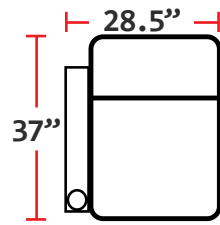

DIMENSIONS

- BACK HEIGHT FROM FLOOR: 42"
- SEAT WIDTH: 23.5"
- SEAT DEPTH: 21.5"
- SEAT HEIGHT: 22"
- ARM WIDTH: 5"
- DEPTH: 37"
- DEPTH WHEN RECLINED: 66"
- SPACE NEEDED FOR RECLINE: 4"

3901 - TWO-ARM POWER RECLINER

- 37"D x 33.5"W x 42"H

5201 - RIGHT-FACING STRAIGHT ARM POWER RECLINER

- 37"D x 28.5"W x 42"H

5301 - LEFT-FACING STRAIGHT ARM POWER RECLINER

- 37"D x 28.5"W x 42"H

5401 - ARMLESS POWER RECLINER

- 37"D x 23.5"W x 42"H

Back Height: 42"

3901
 Two-Arm
 Power Recliner

5201
 Right Straight
 Power Recliner

5301
 Left Straight
 Power Recliner

5401
 Armless
 Power Recliner

Configuration A
 Power Straight Row of 2

Configuration B
 Power Straight Row of 3

Back Height: 42"

Configuration H

Power Straight Row of 4 with Double Loveseat

Configuration I

Power Straight Row of 5 with Center Sofa

Configuration J

Power Straight Row of 5

Configuration K