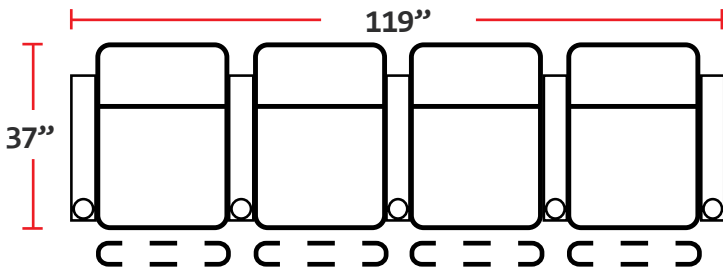

- 37"D x 33.5"W x 42"H

5201 - RIGHT-FACING STRAIGHT ARM POWER RECLINER

- 37"D x 28.5"W x 42"H

5301 - LEFT-FACING STRAIGHT ARM POWER RECLINER

- 37"D x 28.5"W x 42"H

5401 - ARMLESS POWER RECLINER

- 37"D x 23.5"W x 42"H

Back Height: 42"

3901
 Two-Arm
 Power Recliner

5201
 Right Straight
 Power Recliner

5301
 Left Straight
 Power Recliner

5401
 Armless
 Power Recliner

Configuration A
 Power Straight Row of 2

Configuration B
 Power Straight Row of 3

Configuration C
 Power Straight Row of 4

Configuration D
 Power Straight Row of 4 with Center Loveseat

Configuration E
 Power Loveseat

Configuration F
 Power Row of 3 Right Loveseat

Configuration G
 Power Row of 3 Left Loveseat

Back Height: 42"

Configuration H

Power Straight Row of 4 with Double Loveseat

Configuration I

Power Straight Row of 5 with Center Sofa

Configuration J

Power Straight Row of 5

Configuration K