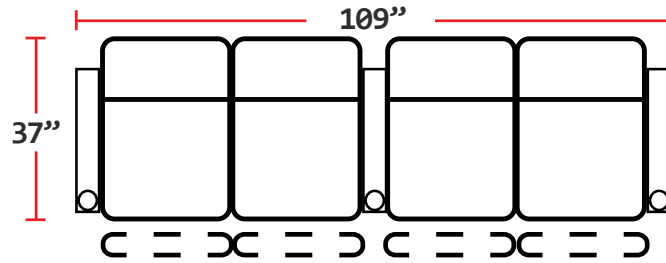

- 37"D x 33.5"W x 42"H

5201 - RIGHT-FACING STRAIGHT ARM POWER RECLINER

- 37"D x 28.5"W x 42"H

5301 - LEFT-FACING STRAIGHT ARM POWER RECLINER

- 37"D x 28.5"W x 42"H

5401 - ARMLESS POWER RECLINER

- 37"D x 23.5"W x 42"H

Back Height: 42"

3901
 Two-Arm
 Power Recliner

5201
 Right Straight
 Power Recliner

5301
 Left Straight
 Power Recliner

5401
 Armless
 Power Recliner

Configuration A
 Power Straight Row of 2

Configuration B
 Power Straight Row of 3

Configuration C
 Power Straight Row of 4

Configuration D
 Power Straight Row of 4 with Center Loveseat

Configuration E
 Power Loveseat

Configuration F
 Power Row of 3 Right Loveseat

Configuration G
 Power Row of 3 Left Loveseat

Back Height: 42"

Configuration H

Power Straight Row of 4 with Double Loveseat

Configuration I

Power Straight Row of 5 with Center Sofa

Configuration J

Power Straight Row of 5

Configuration K