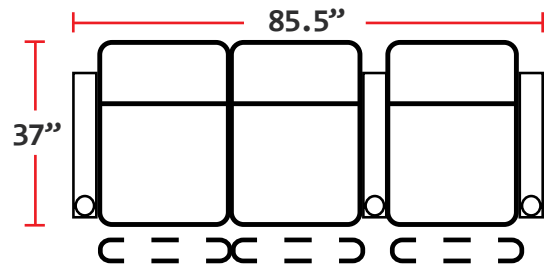

- 37"D x 33.5"W x 42"H

5201 - RIGHT-FACING STRAIGHT ARM POWER RECLINER

- 37"D x 28.5"W x 42"H

5301 - LEFT-FACING STRAIGHT ARM POWER RECLINER

- 37"D x 28.5"W x 42"H

5401 - ARMLESS POWER RECLINER

- 37"D x 23.5"W x 42"H

Back Height: 42"

3901
 Two-Arm
 Power Recliner

5201
 Right Straight
 Power Recliner

5301
 Left Straight
 Power Recliner

5401
 Armless
 Power Recliner

Configuration A
 Power Straight Row of 2

Configuration B
 Power Straight Row of 3

Configuration C
 Power Straight Row of 4

Configuration D
 Power Straight Row of 4 with Center Loveseat

Configuration E
 Power Loveseat

Configuration F
 Power Row of 3 Right Loveseat

Configuration G
 Power Row of 3 Left Loveseat

Back Height: 42"

Configuration H

Power Straight Row of 4 with Double Loveseat

Configuration I

Power Straight Row of 5 with Center Sofa

Configuration J

Power Straight Row of 5

Configuration K