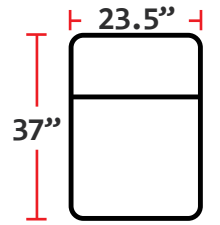

DIMENSIONS

- BACK HEIGHT FROM FLOOR: 42"
- SEAT WIDTH: 23.5"
- SEAT DEPTH: 21.5"
- SEAT HEIGHT: 22"
- ARM WIDTH: 5"
- DEPTH: 37"
- DEPTH WHEN RECLINED: 66"
- SPACE NEEDED FOR RECLINE: 4"

3901 - TWO-ARM POWER RECLINER

- 37"D x 33.5"W x 42"H

5201 - RIGHT-FACING STRAIGHT ARM POWER RECLINER

- 37"D x 28.5"W x 42"H

5301 - LEFT-FACING STRAIGHT ARM POWER RECLINER

- 37"D x 28.5"W x 42"H

5401 - ARMLESS POWER RECLINER

- 37"D x 23.5"W x 42"H

Back Height: 42"

3901
 Two-Arm
 Power Recliner

5201
 Right Straight
 Power Recliner

5301
 Left Straight
 Power Recliner

5401
 Armless
 Power Recliner

Configuration A
 Power Straight Row of 2

Configuration B
 Power Straight Row of 3

Back Height: 42"

Configuration H

Power Straight Row of 4 with Double Loveseat

Configuration I

Power Straight Row of 5 with Center Sofa

Configuration J

Power Straight Row of 5

Configuration K