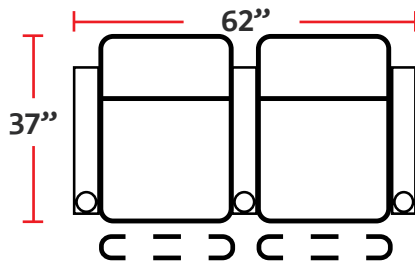

DIMENSIONS

- BACK HEIGHT FROM FLOOR: 42"
- SEAT WIDTH: 23.5"
- SEAT DEPTH: 21.5"
- SEAT HEIGHT: 22"
- ARM WIDTH: 5"
- DEPTH: 37"
- DEPTH WHEN RECLINED: 66"
- SPACE NEEDED FOR RECLINE: 4"

3901 - TWO-ARM POWER RECLINER

- 37"D x 33.5"W x 42"H

5201 - RIGHT-FACING STRAIGHT ARM POWER RECLINER

- 37"D x 28.5"W x 42"H

5301 - LEFT-FACING STRAIGHT ARM POWER RECLINER

- 37"D x 28.5"W x 42"H

5401 - ARMLESS POWER RECLINER

- 37"D x 23.5"W x 42"H

Back Height: 42"

3901
 Two-Arm
 Power Recliner

5201
 Right Straight
 Power Recliner

5301
 Left Straight
 Power Recliner

5401
 Armless
 Power Recliner

Configuration A
 Power Straight Row of 2

Configuration B
 Power Straight Row of 3

Configuration C
 Power Straight Row of 4

Configuration D
 Power Straight Row of 4 with Center Loveseat

Configuration E
 Power Loveseat

Configuration F
 Power Row of 3 Right Loveseat

Configuration G
 Power Row of 3 Left Loveseat