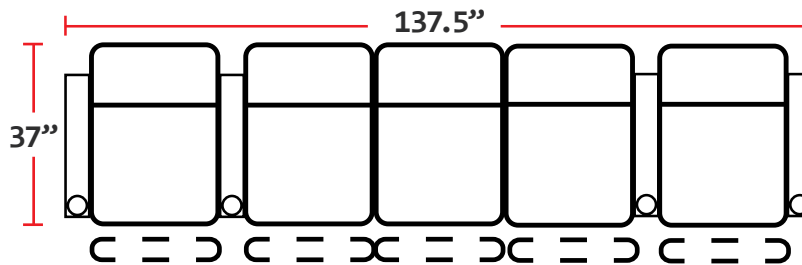

- 37"D x 33.5"W x 42"H

5201 - RIGHT-FACING STRAIGHT ARM POWER RECLINER

- 37"D x 28.5"W x 42"H

5301 - LEFT-FACING STRAIGHT ARM POWER RECLINER

- 37"D x 28.5"W x 42"H

5401 - ARMLESS POWER RECLINER

- 37"D x 23.5"W x 42"H

Back Height: 42"

3901
 Two-Arm
 Power Recliner

5201
 Right Straight
 Power Recliner

5301
 Left Straight
 Power Recliner

5401
 Armless
 Power Recliner

Configuration A
 Power Straight Row of 2

Configuration B
 Power Straight Row of 3

Configuration C
 Power Straight Row of 4

Configuration D
 Power Straight Row of 4 with Center Loveseat

Configuration E
 Power Loveseat

Configuration F
 Power Row of 3 Right Loveseat

Configuration G
 Power Row of 3 Left Loveseat

Back Height: 42"

Configuration H

Power Straight Row of 4 with Double Loveseat

Configuration I

Power Straight Row of 5 with Center Sofa

Configuration J

Power Straight Row of 5

Configuration K