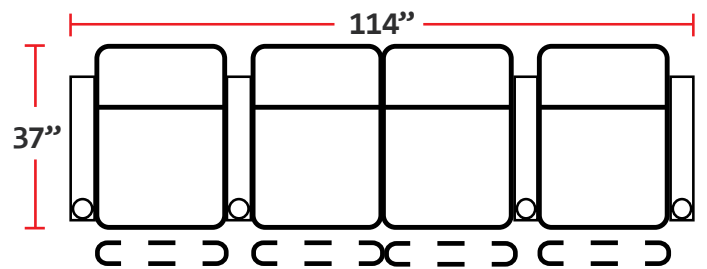

- 37"D x 33.5"W x 42"H

5201 - RIGHT-FACING STRAIGHT ARM POWER RECLINER

- 37"D x 28.5"W x 42"H

5301 - LEFT-FACING STRAIGHT ARM POWER RECLINER

- 37"D x 28.5"W x 42"H

5401 - ARMLESS POWER RECLINER

- 37"D x 23.5"W x 42"H

Back Height: 42"

3901
 Two-Arm
 Power Recliner

5201
 Right Straight
 Power Recliner

5301
 Left Straight
 Power Recliner

5401
 Armless
 Power Recliner

Configuration A
 Power Straight Row of 2

Configuration B
 Power Straight Row of 3

Configuration C
 Power Straight Row of 4

Configuration D
 Power Straight Row of 4 with Center Loveseat

Configuration E
 Power Loveseat

Configuration F
 Power Row of 3 Right Loveseat

Configuration G
 Power Row of 3 Left Loveseat