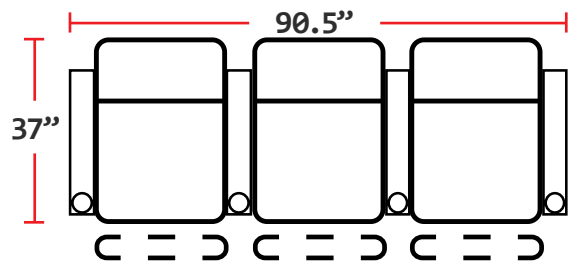

DIMENSIONS

- BACK HEIGHT FROM FLOOR: 42"
- SEAT WIDTH: 23.5"
- SEAT DEPTH: 21.5"
- SEAT HEIGHT: 22"
- ARM WIDTH: 5"
- DEPTH: 37"
- DEPTH WHEN RECLINED: 66"
- SPACE NEEDED FOR RECLINE: 4"

3901 - TWO-ARM POWER RECLINER

- 37"D x 33.5"W x 42"H

5201 - RIGHT-FACING STRAIGHT ARM POWER RECLINER

- 37"D x 28.5"W x 42"H

5301 - LEFT-FACING STRAIGHT ARM POWER RECLINER

- 37"D x 28.5"W x 42"H

5401 - ARMLESS POWER RECLINER

- 37"D x 23.5"W x 42"H

Back Height: 42"

3901
 Two-Arm
 Power Recliner

5201
 Right Straight
 Power Recliner

5301
 Left Straight
 Power Recliner

5401
 Armless
 Power Recliner

Configuration A
 Power Straight Row of 2

Configuration B
 Power Straight Row of 3

Configuration C
 Power Straight Row of 4

Configuration D
 Power Straight Row of 4 with Center Loveseat

Configuration E
 Power Loveseat

Configuration F
 Power Row of 3 Right Loveseat

Configuration G
 Power Row of 3 Left Loveseat