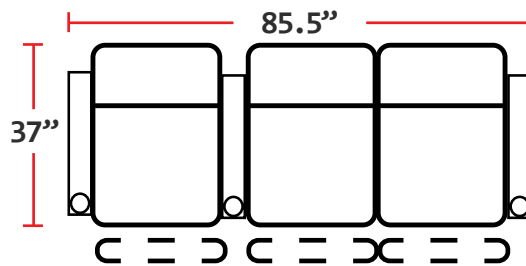

DIMENSIONS

- BACK HEIGHT FROM FLOOR: 42"
- SEAT WIDTH: 23.5"
- SEAT DEPTH: 21.5"
- SEAT HEIGHT: 22"
- ARM WIDTH: 5"
- DEPTH: 37"
- DEPTH WHEN RECLINED: 66"
- SPACE NEEDED FOR RECLINE: 4"

3901 - TWO-ARM POWER RECLINER

- 37"D x 33.5"W x 42"H

5201 - RIGHT-FACING STRAIGHT ARM POWER RECLINER

- 37"D x 28.5"W x 42"H

5301 - LEFT-FACING STRAIGHT ARM POWER RECLINER

- 37"D x 28.5"W x 42"H

5401 - ARMLESS POWER RECLINER

- 37"D x 23.5"W x 42"H

Back Height: 42"

3901
 Two-Arm
 Power Recliner

5201
 Right Straight
 Power Recliner

5301
 Left Straight
 Power Recliner

5401
 Armless
 Power Recliner

Configuration A
 Power Straight Row of 2

Configuration B
 Power Straight Row of 3

Configuration C
 Power Straight Row of 4

Configuration D
 Power Straight Row of 4 with Center Loveseat

Configuration E
 Power Loveseat

Configuration F
 Power Row of 3 Right Loveseat

Configuration G
 Power Row of 3 Left Loveseat