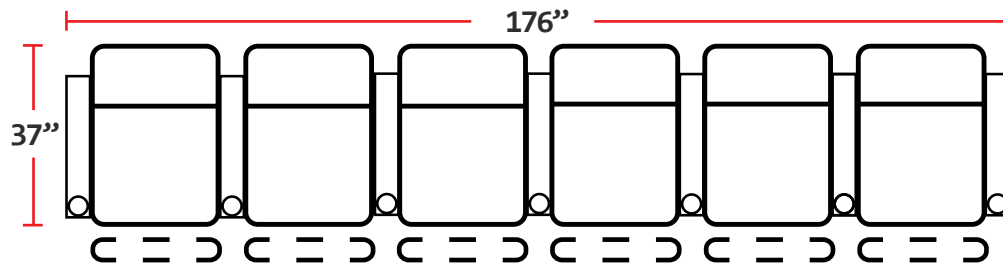

- 37"D x 33.5"W x 42"H

5201 - RIGHT-FACING STRAIGHT ARM POWER RECLINER

- 37"D x 28.5"W x 42"H

5301 - LEFT-FACING STRAIGHT ARM POWER RECLINER

- 37"D x 28.5"W x 42"H

5401 - ARMLESS POWER RECLINER

- 37"D x 23.5"W x 42"H

Back Height: 42"

3901
 Two-Arm
 Power Recliner

5201
 Right Straight
 Power Recliner

5301
 Left Straight
 Power Recliner

5401
 Armless
 Power Recliner

Configuration A
 Power Straight Row of 2

Configuration B
 Power Straight Row of 3

Back Height: 42"

Configuration H

Power Straight Row of 4 with Double Loveseat

Configuration I

Power Straight Row of 5 with Center Sofa

Configuration J

Power Straight Row of 5

Configuration K