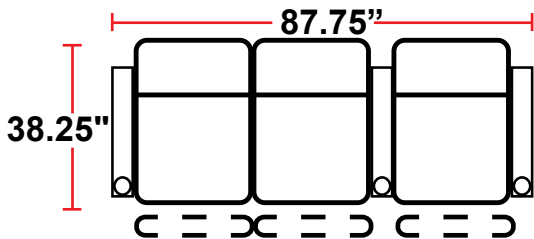

- 38.25"D x 35"W x 43.75"H

5206 - 1-RIGHT-FACING STRAIGHT ARM POWER HEADREST AND RECLINER

- 38.25"D x 29.25"W x 43.75"H

5306 - 1-LEFT-FACING STRAIGHT ARM POWER HEADREST AND RECLINER

- 38.25"D x 29.25"W x 43.75"H

- 38.25"D x 23.5"W x 43.75"H

Back Height: 43.75"

3906
Two-Arm Recliner
w/Power Recline

5206
Right Straight
Arm w/Power
Recline

5306
Left Straight Arm
w/Power Recline

5346
LHF Straight Arm/RHF
Wedge Arm
w/Power Recline

5446
RHF Wedge Arm
w/Power Recline

5406
Armless Recliner
w/Power Recline

Configuration A
Straight Row of 2

Configuration A Curved
Curved Row of 2

Configuration B
Straight Row of 2 Loveseat

Configuration C
Straight Row of 3

Configuration C Curved
Curved Row of 3

Configuration D
Straight Row of 3,
Loveseat Left

Configuration E
Straight Row of 3,
Loveseat Right

Configuration F
Straight Row of 3 Sofa

Back Height: 43.75"

Configuration G
 Straight Row of 4