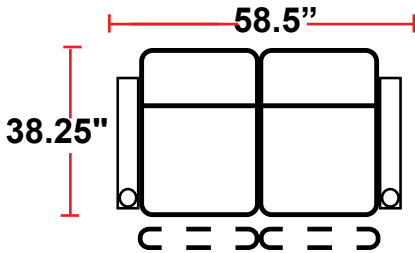

- 38.25"D x 35"W x 43.75"H

5206 - 1-RIGHT-FACING STRAIGHT ARM POWER HEADREST AND RECLINER

- 38.25"D x 29.25"W x 43.75"H

5306 - 1-LEFT-FACING STRAIGHT ARM POWER HEADREST AND RECLINER

- 38.25"D x 29.25"W x 43.75"H

- 38.25"D x 23.5"W x 43.75"H

Back Height: 43.75"

3906
Two-Arm Recliner
w/Power Recline

5206
Right Straight
Arm w/Power
Recline

5306
Left Straight Arm
w/Power Recline

5346
LHF Straight Arm/RHF
Wedge Arm
w/Power Recline

5446
RHF Wedge Arm
w/Power Recline

5406
Armless Recliner
w/Power Recline

Configuration A
Straight Row of 2

Configuration A Curved
Curved Row of 2

Configuration B
Straight Row of 2 Loveseat

Configuration C
Straight Row of 3

Configuration C Curved
Curved Row of 3

Configuration D
Straight Row of 3,
Loveseat Left

Configuration E
Straight Row of 3,
Loveseat Right

Configuration F
Straight Row of 3 Sofa

Back Height: 43.75"

Configuration G
 Straight Row of 4