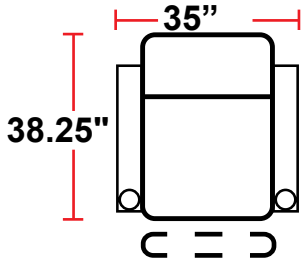

DIMENSIONS

- BACK HEIGHT FROM FLOOR: 43.75"
- SEAT WIDTH: 23.5"
- SEAT HEIGHT: 20.75"
- ARM WIDTH: 5.75" STRAIGHT
- SEAT DEPTH: 21.5"
- DEPTH WHEN RECLINED: 67"
- SPACE NEEDED FOR RECLINE: 4"

3906 - 2-ARM POWER HEADREST AND RECLINER

- 38.25"D x 35"W x 43.75"H

5206 - 1-RIGHT-FACING STRAIGHT ARM POWER HEADREST AND RECLINER

- 38.25"D x 29.25"W x 43.75"H

5306 - 1-LEFT-FACING STRAIGHT ARM POWER HEADREST AND RECLINER

- 38.25"D x 29.25"W x 43.75"H

5346 - 2-ARM LEFT-FACING STRAIGHT/RIGHT-FACING WEDGE ARM POWER HEADREST AND RECLINER

- 38.25"D x 39.25"W x 43.75"H

5446 - 1-LEFT-FACING WEDGE ARM POWER HEADREST AND RECLINER

- 38.25"D x 33.5"W x 43.75"H

5406 - ARMLESS POWER HEADREST AND RECLINER

- 38.25"D x 23.5"W x 43.75"H

Back Height: 43.75"

3906
Two-Arm Recliner
w/Power Recline

5206
Right Straight
Arm w/Power
Recline

5306
Left Straight Arm
w/Power Recline

5346
LHF Straight Arm/RHF
Wedge Arm
w/Power Recline