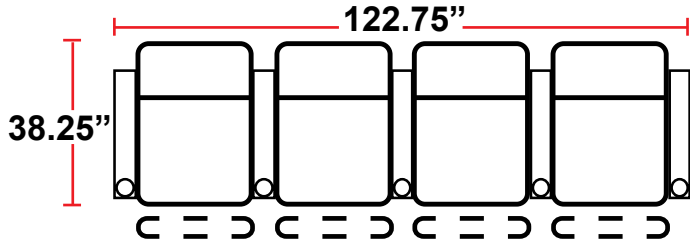

DIMENSIONS

- BACK HEIGHT FROM FLOOR: 43.75"
- SEAT WIDTH: 23.5"
- SEAT HEIGHT: 20.75"
- ARM WIDTH: 5.75" STRAIGHT
- SEAT DEPTH: 21.5"
- DEPTH WHEN RECLINED: 67"
- SPACE NEEDED FOR RECLINE: 4"

3906 - 2-ARM POWER HEADREST AND RECLINER

- 38.25"D x 35"W x 43.75"H

5206 - 1-RIGHT-FACING STRAIGHT ARM POWER HEADREST AND RECLINER

- 38.25"D x 29.25"W x 43.75"H

5306 - 1-LEFT-FACING STRAIGHT ARM POWER HEADREST AND RECLINER

- 38.25"D x 29.25"W x 43.75"H

- 38.25"D x 23.5"W x 43.75"H

Back Height: 43.75"

3906
Two-Arm Recliner
w/Power Recline

5206
Right Straight
Arm w/Power
Recline

5306
Left Straight Arm
w/Power Recline

5346
LHF Straight Arm/RHF
Wedge Arm
w/Power Recline

Configuration C Curved
Curved Row of 3

Configuration D
Straight Row of 3,
Loveseat Left

Configuration E
Straight Row of 3,
Loveseat Right

Configuration F
Straight Row of 3 Sofa

Back Height: 43.75"

Configuration G
 Straight Row of 4