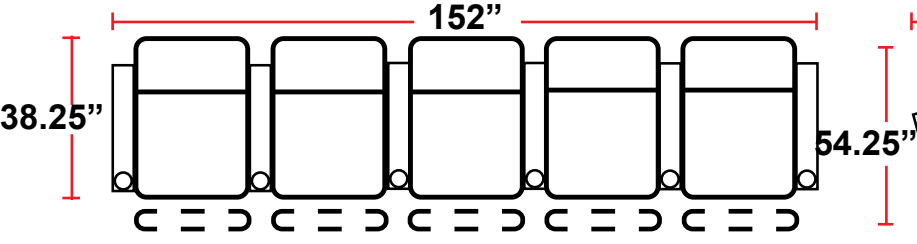

Back Height: 43.75"

Configuration L
Straight Row of 5