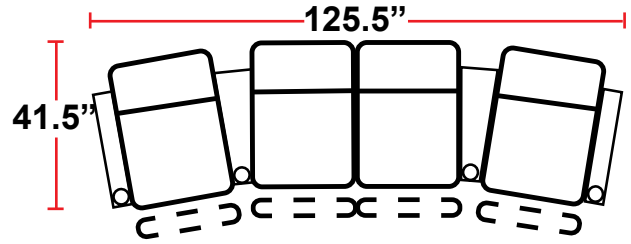

Configuration H Curved
Curved Row of 4 w/Loveseat