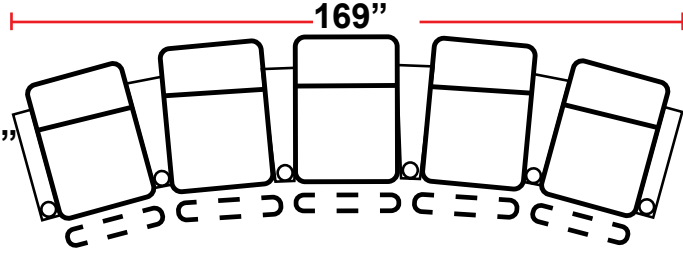

- 38.25"D x 35"W x 43.75"H

5206 - 1-RIGHT-FACING STRAIGHT ARM POWER HEADREST AND RECLINER

- 38.25"D x 29.25"W x 43.75"H

5306 - 1-LEFT-FACING STRAIGHT ARM POWER HEADREST AND RECLINER

- 38.25"D x 29.25"W x 43.75"H

Configuration G Curved
 Curved Row of 4

Configuration H
 Straight Row of 4 w/Loveseat

Configuration H Curved
 Curved Row of 4 w/Loveseat

Configuration I
 Straight Row of 4 Double Loveseat

Configuration I Curved
 Curved Row of 4 w/Center Wedge

Configuration J
 Modified Curved Row of 4

Configuration K
 Straight Row of 4 Sofa

Back Height: 43.75"

Configuration L
 Straight Row of 5

Configuration L Curved
 Curved Row of 5

Configuration M
 Straight Row of 5 w/Sofa

Configuration M Curved
 Curved Row of 5 w/Sofa

Configuration N
 Straight Row of 5 Double Loveseat
 Captain's Chair

Configuration N Curved
 Curved Row of 5 Double Loveseat
 Captain's Chair

Back Height: 43.75"