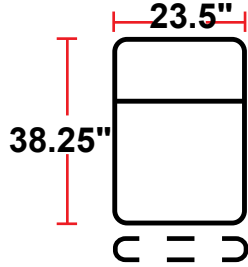

5406
Armless Recliner
w/Power Recline