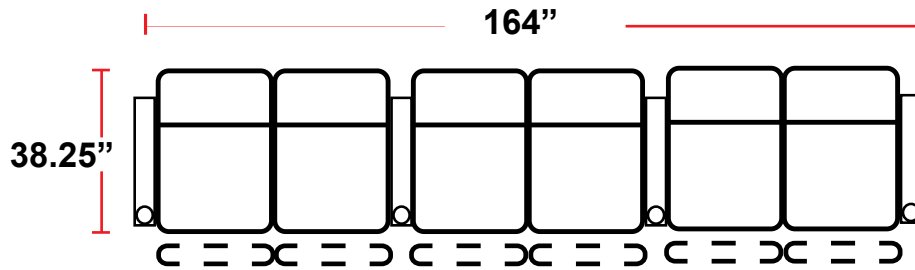

DIMENSIONS

- BACK HEIGHT FROM FLOOR: 43.75"
- SEAT WIDTH: 23.5"
- SEAT HEIGHT: 20.75"
- ARM WIDTH: 5.75" STRAIGHT
- SEAT DEPTH: 21.5"
- DEPTH WHEN RECLINED: 67"
- SPACE NEEDED FOR RECLINE: 4"

3906 - 2-ARM POWER HEADREST AND RECLINER

- 38.25"D x 35"W x 43.75"H

5206 - 1-RIGHT-FACING STRAIGHT ARM POWER HEADREST AND RECLINER

- 38.25"D x 29.25"W x 43.75"H

5306 - 1-LEFT-FACING STRAIGHT ARM POWER HEADREST AND RECLINER

- 38.25"D x 29.25"W x 43.75"H

Configuration M Curved
 Curved Row of 5 w/Sofa

Configuration N
 Straight Row of 5 Double Loveseat
 Captain's Chair

Configuration N Curved
 Curved Row of 5 Double Loveseat
 Captain's Chair

Back Height: 43.75"

Configuration O
Straight Row of 6

Configuration O Curved
Curved Row of 6

Configuration P
Straight Row of 6 Triple Loveseats

Configuration P Curved
Curved Row of 6 Triple Loveseats