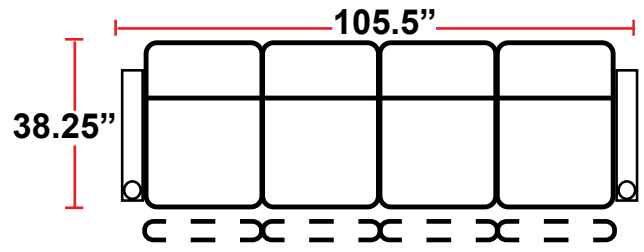

Configuration K
Straight Row of 4 Sofa