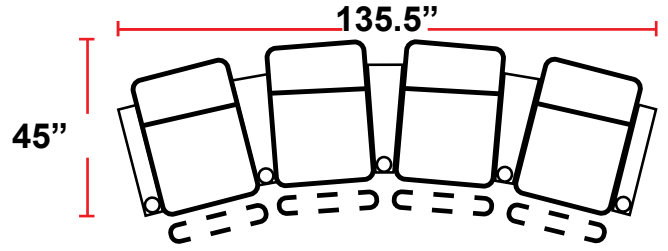

- 38.25"D x 35"W x 43.75"H

5206 - 1-RIGHT-FACING STRAIGHT ARM POWER HEADREST AND RECLINER

- 38.25"D x 29.25"W x 43.75"H

5306 - 1-LEFT-FACING STRAIGHT ARM POWER HEADREST AND RECLINER

- 38.25"D x 29.25"W x 43.75"H

- 38.25"D x 23.5"W x 43.75"H

Back Height: 43.75"

3906
Two-Arm Recliner
w/Power Recline

5206
Right Straight
Arm w/Power
Recline

5306
Left Straight Arm
w/Power Recline

5346
LHF Straight Arm/RHF
Wedge Arm
w/Power Recline

5446
RHF Wedge Arm
w/Power Recline

5406
Armless Recliner
w/Power Recline

Configuration A
Straight Row of 2

Configuration A Curved
Curved Row of 2

Configuration B
Straight Row of 2 Loveseat

Configuration C
Straight Row of 3

Configuration C Curved
Curved Row of 3

Configuration D
Straight Row of 3,
Loveseat Left

Configuration E
Straight Row of 3,
Loveseat Right

Configuration F
Straight Row of 3 Sofa

Back Height: 43.75"

Configuration G
 Straight Row of 4