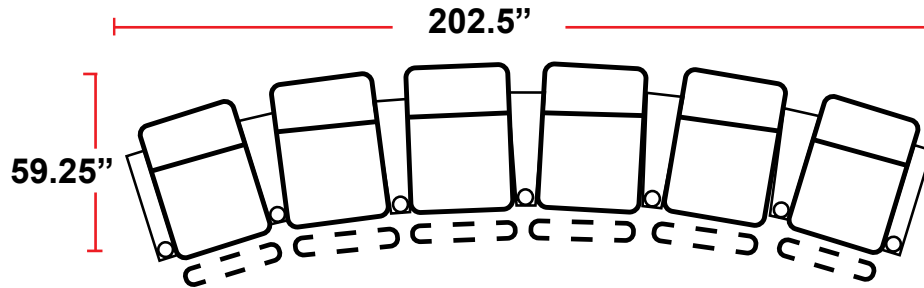

DIMENSIONS

- BACK HEIGHT FROM FLOOR: 43.75"
- SEAT WIDTH: 23.5"
- SEAT HEIGHT: 20.75"
- ARM WIDTH: 5.75" STRAIGHT
- SEAT DEPTH: 21.5"
- DEPTH WHEN RECLINED: 67"
- SPACE NEEDED FOR RECLINE: 4"

3906 - 2-ARM POWER HEADREST AND RECLINER

- 38.25"D x 35"W x 43.75"H

5206 - 1-RIGHT-FACING STRAIGHT ARM POWER HEADREST AND RECLINER

- 38.25"D x 29.25"W x 43.75"H

5306 - 1-LEFT-FACING STRAIGHT ARM POWER HEADREST AND RECLINER

- 38.25"D x 29.25"W x 43.75"H

Configuration M Curved
 Curved Row of 5 w/Sofa

Configuration N
 Straight Row of 5 Double Loveseat
 Captain's Chair

Configuration N Curved
 Curved Row of 5 Double Loveseat
 Captain's Chair

Back Height: 43.75"

Configuration O
Straight Row of 6

Configuration O Curved
Curved Row of 6

Configuration P
Straight Row of 6 Triple Loveseats

Configuration P Curved
Curved Row of 6 Triple Loveseats