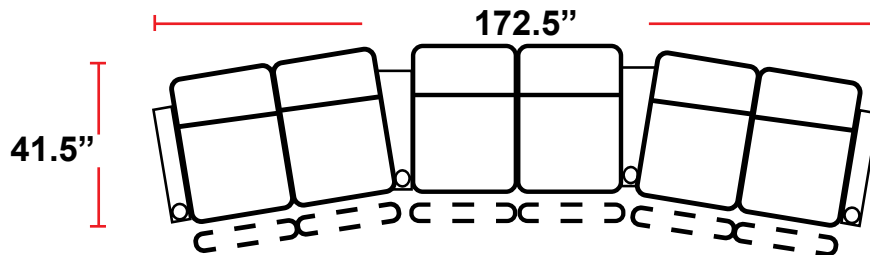

Configuration P Curved
Curved Row of 6 Triple Loveseats