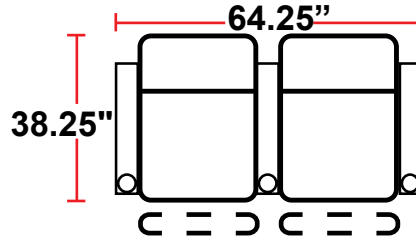

Configuration A
Straight Row of 2