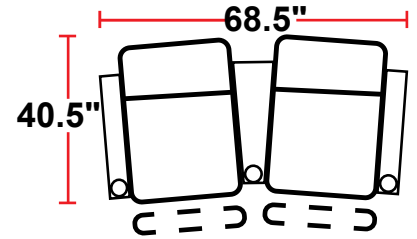

Configuration A Curved
Curved Row of 2