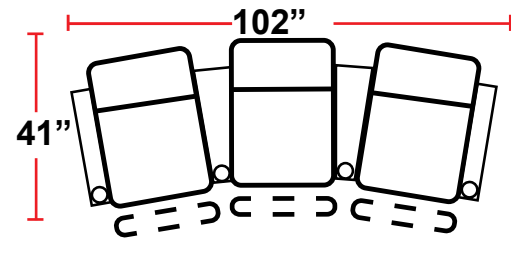

- 38.25"D x 35"W x 43.75"H

5206 - 1-RIGHT-FACING STRAIGHT ARM POWER HEADREST AND RECLINER

- 38.25"D x 29.25"W x 43.75"H

5306 - 1-LEFT-FACING STRAIGHT ARM POWER HEADREST AND RECLINER

- 38.25"D x 29.25"W x 43.75"H

- 38.25"D x 23.5"W x 43.75"H

Back Height: 43.75"

3906
Two-Arm Recliner
w/Power Recline

5206
Right Straight
Arm w/Power
Recline

5306
Left Straight Arm
w/Power Recline

5346
LHF Straight Arm/RHF
Wedge Arm
w/Power Recline

5446
RHF Wedge Arm
w/Power Recline

5406
Armless Recliner
w/Power Recline

Configuration A
Straight Row of 2

Configuration A Curved
Curved Row of 2

Configuration B
Straight Row of 2 Loveseat

Configuration C
Straight Row of 3

Configuration C Curved
Curved Row of 3

Configuration D
Straight Row of 3,
Loveseat Left

Configuration E
Straight Row of 3,
Loveseat Right

Configuration F
Straight Row of 3 Sofa

Back Height: 43.75"

Configuration G
 Straight Row of 4