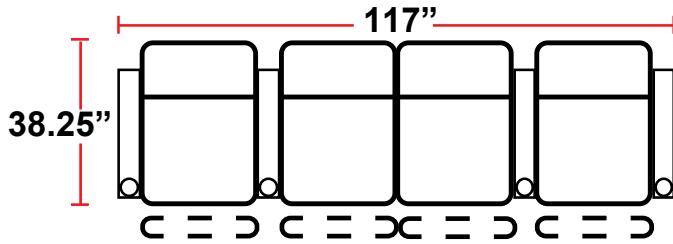

- 38.25"D x 35"W x 43.75"H

5206 - 1-RIGHT-FACING STRAIGHT ARM POWER HEADREST AND RECLINER

- 38.25"D x 29.25"W x 43.75"H

5306 - 1-LEFT-FACING STRAIGHT ARM POWER HEADREST AND RECLINER

- 38.25"D x 29.25"W x 43.75"H

- 38.25"D x 23.5"W x 43.75"H

Back Height: 43.75"

3906
Two-Arm Recliner
w/Power Recline

5206
Right Straight
Arm w/Power
Recline

5306
Left Straight Arm
w/Power Recline

5346
LHF Straight Arm/RHF
Wedge Arm
w/Power Recline

Configuration C Curved
Curved Row of 3

Configuration D
Straight Row of 3,
Loveseat Left

Configuration E
Straight Row of 3,
Loveseat Right

Configuration F
Straight Row of 3 Sofa

Back Height: 43.75"

Configuration G
 Straight Row of 4

Configuration G Curved
 Curved Row of 4

Configuration H
 Straight Row of 4 w/Loveseat

Configuration H Curved
 Curved Row of 4 w/Loveseat

Configuration I
 Straight Row of 4 Double Loveseat

Configuration I Curved
 Curved Row of 4 w/Center Wedge