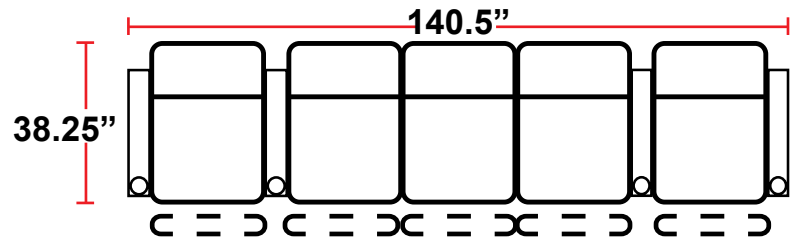

DIMENSIONS

- BACK HEIGHT FROM FLOOR: 43.75"
- SEAT WIDTH: 23.5"
- SEAT HEIGHT: 20.75"
- ARM WIDTH: 5.75" STRAIGHT
- SEAT DEPTH: 21.5"
- DEPTH WHEN RECLINED: 67"
- SPACE NEEDED FOR RECLINE: 4"

3906 - 2-ARM POWER HEADREST AND RECLINER

- 38.25"D x 35"W x 43.75"H

5206 - 1-RIGHT-FACING STRAIGHT ARM POWER HEADREST AND RECLINER

- 38.25"D x 29.25"W x 43.75"H

5306 - 1-LEFT-FACING STRAIGHT ARM POWER HEADREST AND RECLINER

- 38.25"D x 29.25"W x 43.75"H

- 38.25"D x 23.5"W x 43.75"H

Back Height: 43.75"

3906
Two-Arm Recliner
w/Power Recline

5206
Right Straight
Arm w/Power
Recline

5306
Left Straight Arm
w/Power Recline

5346
LHF Straight Arm/RHF
Wedge Arm
w/Power Recline

Configuration J
 Modified Curved Row of 4

Configuration K
 Straight Row of 4 Sofa

Back Height: 43.75"

Configuration L
 Straight Row of 5

Configuration L Curved
 Curved Row of 5

Configuration M
 Straight Row of 5 w/Sofa