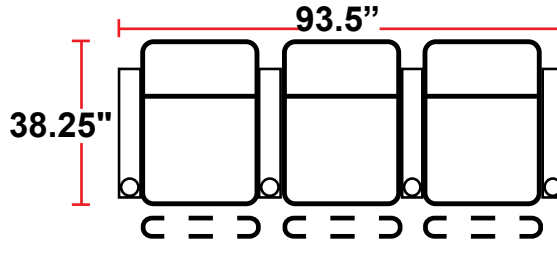

- 38.25"D x 35"W x 43.75"H

5206 - 1-RIGHT-FACING STRAIGHT ARM POWER HEADREST AND RECLINER

- 38.25"D x 29.25"W x 43.75"H

5306 - 1-LEFT-FACING STRAIGHT ARM POWER HEADREST AND RECLINER

- 38.25"D x 29.25"W x 43.75"H

- 38.25"D x 23.5"W x 43.75"H

Back Height: 43.75"

3906
Two-Arm Recliner
w/Power Recline

5206
Right Straight
Arm w/Power
Recline

5306
Left Straight Arm
w/Power Recline

5346
LHF Straight Arm/RHF
Wedge Arm
w/Power Recline

5446
RHF Wedge Arm
w/Power Recline

5406
Armless Recliner
w/Power Recline

Configuration A
Straight Row of 2

Configuration A Curved
Curved Row of 2

Configuration B
Straight Row of 2 Loveseat

Configuration C
Straight Row of 3

Configuration C Curved
Curved Row of 3

Configuration D
Straight Row of 3,
Loveseat Left

Configuration E
Straight Row of 3,
Loveseat Right

Configuration F
Straight Row of 3 Sofa

Back Height: 43.75"

Configuration G
 Straight Row of 4