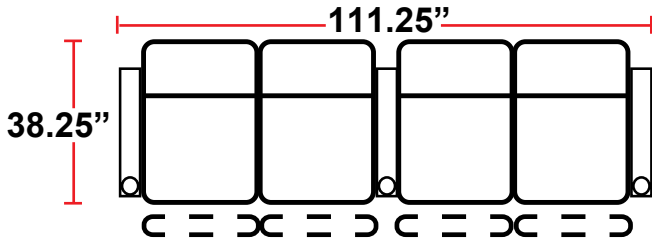

Configuration I
Straight Row of 4 Double Loveseat