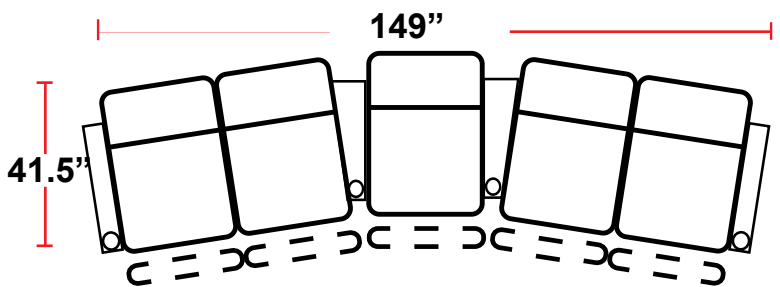

Configuration N Curved
Curved Row of 5 Double Loveseat
Captain's Chair