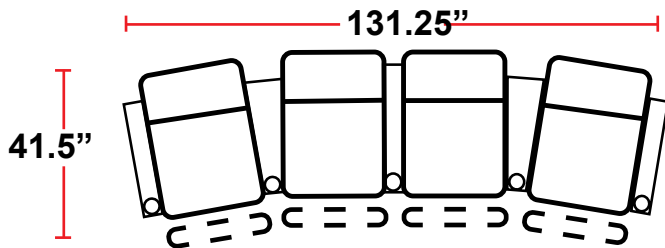

DIMENSIONS

- BACK HEIGHT FROM FLOOR: 43.75"
- SEAT WIDTH: 23.5"
- SEAT HEIGHT: 20.75"
- ARM WIDTH: 5.75" STRAIGHT
- SEAT DEPTH: 21.5"
- DEPTH WHEN RECLINED: 67"
- SPACE NEEDED FOR RECLINE: 4"

3906 - 2-ARM POWER HEADREST AND RECLINER

- 38.25"D x 35"W x 43.75"H

5206 - 1-RIGHT-FACING STRAIGHT ARM POWER HEADREST AND RECLINER

- 38.25"D x 29.25"W x 43.75"H

5306 - 1-LEFT-FACING STRAIGHT ARM POWER HEADREST AND RECLINER

- 38.25"D x 29.25"W x 43.75"H

- 38.25"D x 23.5"W x 43.75"H

Back Height: 43.75"

3906
Two-Arm Recliner
w/Power Recline

5206
Right Straight
Arm w/Power
Recline

5306
Left Straight Arm
w/Power Recline

5346
LHF Straight Arm/RHF
Wedge Arm
w/Power Recline

Configuration G Curved
 Curved Row of 4

Configuration H
 Straight Row of 4 w/Loveseat

Configuration H Curved
 Curved Row of 4 w/Loveseat

Configuration I
 Straight Row of 4 Double Loveseat

Configuration I Curved
 Curved Row of 4 w/Center Wedge