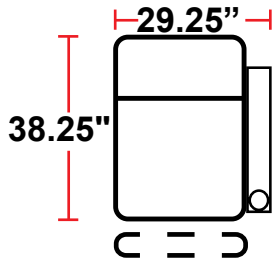

DIMENSIONS

- BACK HEIGHT FROM FLOOR: 43.75"
- SEAT WIDTH: 23.5"
- SEAT HEIGHT: 20.75"
- ARM WIDTH: 5.75" STRAIGHT
- SEAT DEPTH: 21.5"
- DEPTH WHEN RECLINED: 67"
- SPACE NEEDED FOR RECLINE: 4"

3906 - 2-ARM POWER HEADREST AND RECLINER

- 38.25"D x 35"W x 43.75"H

5206 - 1-RIGHT-FACING STRAIGHT ARM POWER HEADREST AND RECLINER

- 38.25"D x 29.25"W x 43.75"H

5306 - 1-LEFT-FACING STRAIGHT ARM POWER HEADREST AND RECLINER

- 38.25"D x 29.25"W x 43.75"H

5346 - 2-ARM LEFT-FACING STRAIGHT/RIGHT-FACING WEDGE ARM POWER HEADREST AND RECLINER

- 38.25"D x 39.25"W x 43.75"H

5446 - 1-LEFT-FACING WEDGE ARM POWER HEADREST AND RECLINER

- 38.25"D x 33.5"W x 43.75"H

5406 - ARMLESS POWER HEADREST AND RECLINER

- 38.25"D x 23.5"W x 43.75"H

Back Height: 43.75"

3906
Two-Arm Recliner
w/Power Recline

5206
Right Straight
Arm w/Power
Recline

5306
Left Straight Arm
w/Power Recline

5346
LHF Straight Arm/RHF
Wedge Arm
w/Power Recline