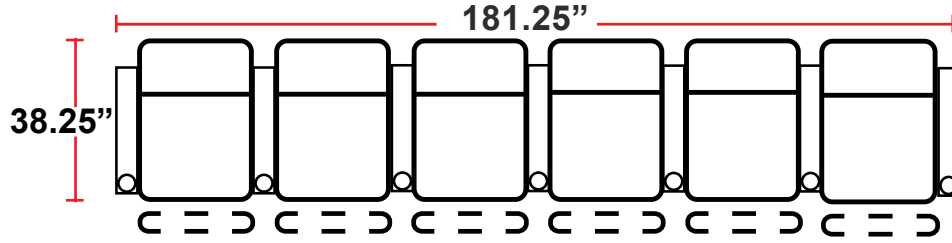

DIMENSIONS

- BACK HEIGHT FROM FLOOR: 43.75"
- SEAT WIDTH: 23.5"
- SEAT HEIGHT: 20.75"
- ARM WIDTH: 5.75" STRAIGHT
- SEAT DEPTH: 21.5"
- DEPTH WHEN RECLINED: 67"
- SPACE NEEDED FOR RECLINE: 4"

3906 - 2-ARM POWER HEADREST AND RECLINER

- 38.25"D x 35"W x 43.75"H

5206 - 1-RIGHT-FACING STRAIGHT ARM POWER HEADREST AND RECLINER

- 38.25"D x 29.25"W x 43.75"H

5306 - 1-LEFT-FACING STRAIGHT ARM POWER HEADREST AND RECLINER

- 38.25"D x 29.25"W x 43.75"H

- 38.25"D x 23.5"W x 43.75"H

Back Height: 43.75"

3906
Two-Arm Recliner
w/Power Recline

5206
Right Straight
Arm w/Power
Recline

5306
Left Straight Arm
w/Power Recline

5346
LHF Straight Arm/RHF
Wedge Arm
w/Power Recline

Configuration M Curved
 Curved Row of 5 w/Sofa

Configuration N
 Straight Row of 5 Double Loveseat
 Captain's Chair

Configuration N Curved
 Curved Row of 5 Double Loveseat
 Captain's Chair

Back Height: 43.75"