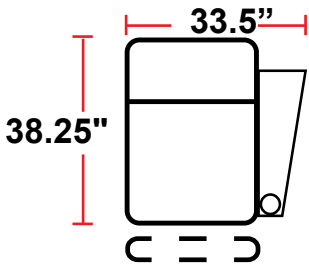

DIMENSIONS

- BACK HEIGHT FROM FLOOR: 43.75"
- SEAT WIDTH: 23.5"
- SEAT HEIGHT: 20.75"
- ARM WIDTH: 5.75" STRAIGHT
- SEAT DEPTH: 21.5"
- DEPTH WHEN RECLINED: 67"
- SPACE NEEDED FOR RECLINE: 4"

3906 - 2-ARM POWER HEADREST AND RECLINER

- 38.25"D x 35"W x 43.75"H

5206 - 1-RIGHT-FACING STRAIGHT ARM POWER HEADREST AND RECLINER

- 38.25"D x 29.25"W x 43.75"H

5306 - 1-LEFT-FACING STRAIGHT ARM POWER HEADREST AND RECLINER

- 38.25"D x 29.25"W x 43.75"H

5346 - 2-ARM LEFT-FACING STRAIGHT/RIGHT-FACING WEDGE ARM POWER HEADREST AND RECLINER

- 38.25"D x 39.25"W x 43.75"H

5446 - 1-LEFT-FACING WEDGE ARM POWER HEADREST AND RECLINER

- 38.25"D x 33.5"W x 43.75"H

5406 - ARMLESS POWER HEADREST AND RECLINER

- 38.25"D x 23.5"W x 43.75"H

Back Height: 43.75"

3906
Two-Arm Recliner
w/Power Recline

5206
Right Straight
Arm w/Power
Recline

5306
Left Straight Arm
w/Power Recline

5346
LHF Straight Arm/RHF
Wedge Arm
w/Power Recline