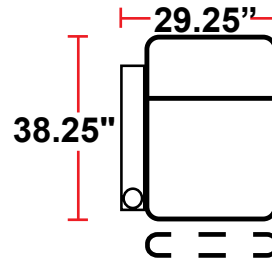

DIMENSIONS

- BACK HEIGHT FROM FLOOR: 43.75"
- SEAT WIDTH: 23.5"
- SEAT HEIGHT: 20.75"
- ARM WIDTH: 5.75" STRAIGHT
- SEAT DEPTH: 21.5"
- DEPTH WHEN RECLINED: 67"
- SPACE NEEDED FOR RECLINE: 4"

3906 - 2-ARM POWER HEADREST AND RECLINER

- 38.25"D x 35"W x 43.75"H

5206 - 1-RIGHT-FACING STRAIGHT ARM POWER HEADREST AND RECLINER

- 38.25"D x 29.25"W x 43.75"H

5306 - 1-LEFT-FACING STRAIGHT ARM POWER HEADREST AND RECLINER

- 38.25"D x 29.25"W x 43.75"H

5346 - 2-ARM LEFT-FACING STRAIGHT/RIGHT-FACING WEDGE ARM POWER HEADREST AND RECLINER

- 38.25"D x 39.25"W x 43.75"H

5446 - 1-LEFT-FACING WEDGE ARM POWER HEADREST AND RECLINER

- 38.25"D x 33.5"W x 43.75"H

5406 - ARMLESS POWER HEADREST AND RECLINER

- 38.25"D x 23.5"W x 43.75"H

Back Height: 43.75"

3906
Two-Arm Recliner
w/Power Recline

5206
Right Straight
Arm w/Power
Recline

5306
Left Straight Arm
w/Power Recline

5346
LHF Straight Arm/RHF
Wedge Arm
w/Power Recline