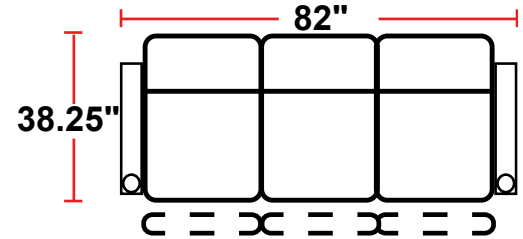

- 38.25"D x 35"W x 43.75"H

5206 - 1-RIGHT-FACING STRAIGHT ARM POWER HEADREST AND RECLINER

- 38.25"D x 29.25"W x 43.75"H

5306 - 1-LEFT-FACING STRAIGHT ARM POWER HEADREST AND RECLINER

- 38.25"D x 29.25"W x 43.75"H

- 38.25"D x 23.5"W x 43.75"H

Back Height: 43.75"

3906
Two-Arm Recliner
w/Power Recline

5206
Right Straight
Arm w/Power
Recline

5306
Left Straight Arm
w/Power Recline

5346
LHF Straight Arm/RHF
Wedge Arm
w/Power Recline

5446
RHF Wedge Arm
w/Power Recline

5406
Armless Recliner
w/Power Recline

Configuration A
Straight Row of 2

Configuration A Curved
Curved Row of 2

Configuration B
Straight Row of 2 Loveseat

Configuration C
Straight Row of 3

Configuration C Curved
Curved Row of 3

Configuration D
Straight Row of 3,
Loveseat Left

Configuration E
Straight Row of 3,
Loveseat Right

Configuration F
Straight Row of 3 Sofa

Back Height: 43.75"

Configuration G
 Straight Row of 4