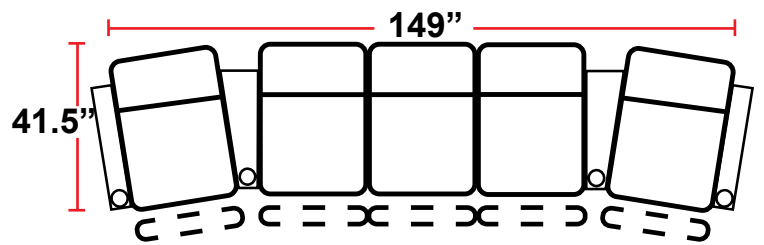

DIMENSIONS

- BACK HEIGHT FROM FLOOR: 43.75"
- SEAT WIDTH: 23.5"
- SEAT HEIGHT: 20.75"
- ARM WIDTH: 5.75" STRAIGHT
- SEAT DEPTH: 21.5"
- DEPTH WHEN RECLINED: 67"
- SPACE NEEDED FOR RECLINE: 4"

3906 - 2-ARM POWER HEADREST AND RECLINER

- 38.25"D x 35"W x 43.75"H

5206 - 1-RIGHT-FACING STRAIGHT ARM POWER HEADREST AND RECLINER

- 38.25"D x 29.25"W x 43.75"H

5306 - 1-LEFT-FACING STRAIGHT ARM POWER HEADREST AND RECLINER

- 38.25"D x 29.25"W x 43.75"H

- 38.25"D x 23.5"W x 43.75"H

Back Height: 43.75"

3906
Two-Arm Recliner
w/Power Recline

5206
Right Straight
Arm w/Power
Recline

5306
Left Straight Arm
w/Power Recline

5346
LHF Straight Arm/RHF
Wedge Arm
w/Power Recline

Configuration J
 Modified Curved Row of 4

Configuration K
 Straight Row of 4 Sofa

Back Height: 43.75"

Configuration L
 Straight Row of 5

Configuration L Curved
 Curved Row of 5

Configuration M
 Straight Row of 5 w/Sofa