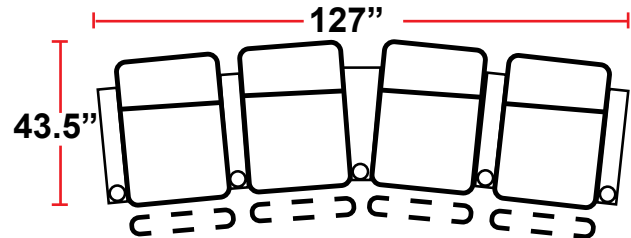

- 38.25"D x 35"W x 43.75"H

5206 - 1-RIGHT-FACING STRAIGHT ARM POWER HEADREST AND RECLINER

- 38.25"D x 29.25"W x 43.75"H

5306 - 1-LEFT-FACING STRAIGHT ARM POWER HEADREST AND RECLINER

- 38.25"D x 29.25"W x 43.75"H

- 38.25"D x 23.5"W x 43.75"H

Back Height: 43.75"

3906
Two-Arm Recliner
w/Power Recline

5206
Right Straight
Arm w/Power
Recline

5306
Left Straight Arm
w/Power Recline

5346
LHF Straight Arm/RHF
Wedge Arm
w/Power Recline

Configuration C Curved
Curved Row of 3

Configuration D
Straight Row of 3,
Loveseat Left

Configuration E
Straight Row of 3,
Loveseat Right

Configuration F
Straight Row of 3 Sofa

Back Height: 43.75"

Configuration G
 Straight Row of 4

Configuration G Curved
 Curved Row of 4

Configuration H
 Straight Row of 4 w/Loveseat

Configuration H Curved
 Curved Row of 4 w/Loveseat

Configuration I
 Straight Row of 4 Double Loveseat

Configuration I Curved
 Curved Row of 4 w/Center Wedge