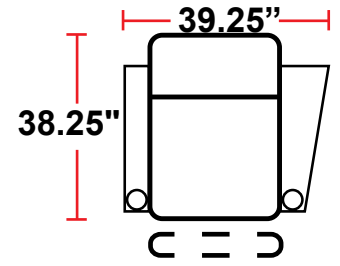

DIMENSIONS

- BACK HEIGHT FROM FLOOR: 43.75"
- SEAT WIDTH: 23.5"
- SEAT HEIGHT: 20.75"
- ARM WIDTH: 5.75" STRAIGHT
- SEAT DEPTH: 21.5"
- DEPTH WHEN RECLINED: 67"
- SPACE NEEDED FOR RECLINE: 4"

3906 - 2-ARM POWER HEADREST AND RECLINER

- 38.25"D x 35"W x 43.75"H

5206 - 1-RIGHT-FACING STRAIGHT ARM POWER HEADREST AND RECLINER

- 38.25"D x 29.25"W x 43.75"H

5306 - 1-LEFT-FACING STRAIGHT ARM POWER HEADREST AND RECLINER

- 38.25"D x 29.25"W x 43.75"H

5346 - 2-ARM LEFT-FACING STRAIGHT/RIGHT-FACING WEDGE ARM POWER HEADREST AND RECLINER

- 38.25"D x 39.25"W x 43.75"H

5446 - 1-LEFT-FACING WEDGE ARM POWER HEADREST AND RECLINER

- 38.25"D x 33.5"W x 43.75"H

5406 - ARMLESS POWER HEADREST AND RECLINER

- 38.25"D x 23.5"W x 43.75"H

Back Height: 43.75"

3906
Two-Arm Recliner
w/Power Recline

5206
Right Straight
Arm w/Power
Recline

5306
Left Straight Arm
w/Power Recline

5346
LHF Straight Arm/RHF
Wedge Arm
w/Power Recline