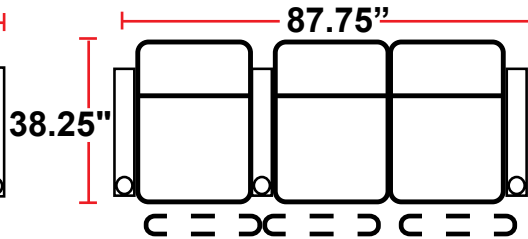

- 38.25"D x 35"W x 43.75"H

5206 - 1-RIGHT-FACING STRAIGHT ARM POWER HEADREST AND RECLINER

- 38.25"D x 29.25"W x 43.75"H

5306 - 1-LEFT-FACING STRAIGHT ARM POWER HEADREST AND RECLINER

- 38.25"D x 29.25"W x 43.75"H

- 38.25"D x 23.5"W x 43.75"H

Back Height: 43.75"

3906
Two-Arm Recliner
w/Power Recline

5206
Right Straight
Arm w/Power
Recline

5306
Left Straight Arm
w/Power Recline

5346
LHF Straight Arm/RHF
Wedge Arm
w/Power Recline

5446
RHF Wedge Arm
w/Power Recline

5406
Armless Recliner
w/Power Recline

Configuration A
Straight Row of 2

Configuration A Curved
Curved Row of 2

Configuration B
Straight Row of 2 Loveseat

Configuration C
Straight Row of 3

Configuration C Curved
Curved Row of 3

Configuration D
Straight Row of 3,
Loveseat Left

Configuration E
Straight Row of 3,
Loveseat Right

Configuration F
Straight Row of 3 Sofa

Back Height: 43.75"

Configuration G
 Straight Row of 4