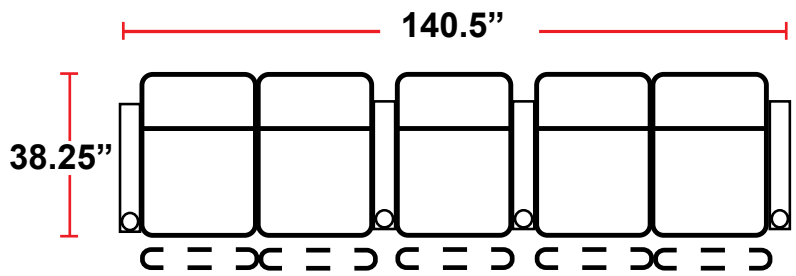

Configuration N
Straight Row of 5 Double Loveseat
Captain's Chair