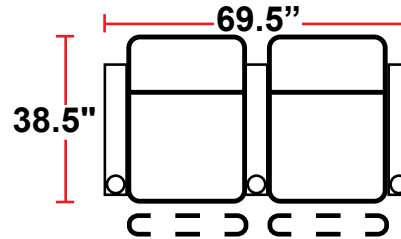

3906 - TWO-ARM POWER RECLINER

- 38.5"D x 38"W x 44"H

5206 - RIGHT-FACING STRAIGHT ARM POWER RECLINER

- 38.5"D x 31.5"W x 44"H

5306 - LEFT-FACING POWER ARM RECLINER

- 38.5"D x 31.5"W x 44"H

5346 - LEFT-FACING STRAIGHT/RIGHT-FACING WEDGE ARM POWER RECLINER

- 38.5"D x 42.5"W x 44"H

5446 - RIGHT FACING WEDGE ARM POWER RECLINER

- 38.5"D x 36"W x 44"H

5406 - ARMLESS POWER RECLINER

- 38.5"D x 25"W x 44"H

Back Height: 44" (45.25 when headrest extended)

3906
 Two-Arm Recliner
 w/Power Recline

5206
 Right Straight Arm
 w/Power Recline

5306
 Left Straight Arm
 w/Power Recline

5346
 LHF Straight Arm/RHF
 Wedge Arm
 w/Power Recline

5446
 RHF Wedge Arm
 w/Power Recline

5406
 Armless Recliner
 w/Power Recline

Configuration E
 Straight Row of 3,
 Loveseat Right

Configuration F
 Straight Row of 3 Sofa

Back Height: 44" (45.25" when headrest up)

Configuration G
 Straight Row of 4

Configuration G Curved
 Curved Row of 4