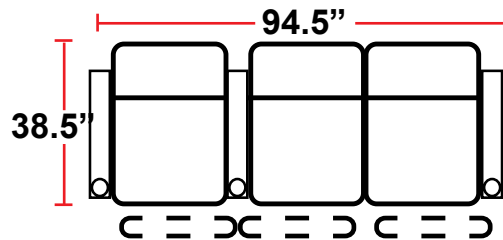

3906 - TWO-ARM POWER RECLINER

- 38.5"D x 38"W x 44"H

5206 - RIGHT-FACING STRAIGHT ARM POWER RECLINER

- 38.5"D x 31.5"W x 44"H

5306 - LEFT-FACING POWER ARM RECLINER

- 38.5"D x 31.5"W x 44"H

5346 - LEFT-FACING STRAIGHT/RIGHT-FACING WEDGE ARM POWER RECLINER

- 38.5"D x 42.5"W x 44"H

5446 - RIGHT FACING WEDGE ARM POWER RECLINER

- 38.5"D x 36"W x 44"H

5406 - ARMLESS POWER RECLINER

- 38.5"D x 25"W x 44"H

Back Height: 44" (45.25 when headrest extended)

3906
 Two-Arm Recliner
 w/Power Recline

Configuration A
 Straight Row of 2

Configuration A Curved
 Curved Row of 2

Configuration B
 Straight Row of 2 Loveseat

Configuration C
 Straight Row of 3

Configuration C Curved
 Curved Row of 3

Configuration D
 Straight Row of 3,
 Loveseat Left

Configuration E
 Straight Row of 3,
 Loveseat Right

Configuration F
 Straight Row of 3 Sofa

Back Height: 44" (45.25" when headrest up)

Configuration G
 Straight Row of 4

Configuration G Curved
 Curved Row of 4