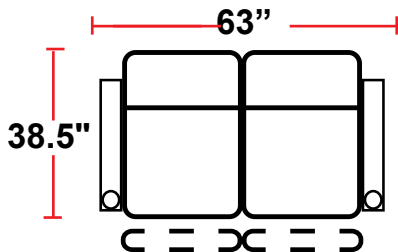

Configuration B
Straight Row of 2 Loveseat