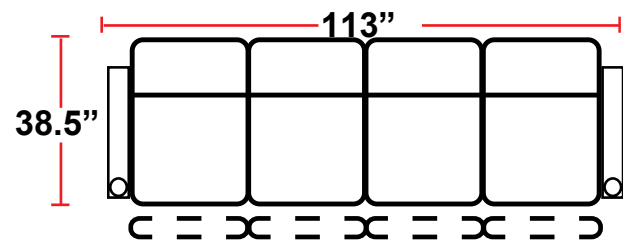

3906 - TWO-ARM POWER RECLINER

- 38.5"D x 38"W x 44"H

5206 - RIGHT-FACING STRAIGHT ARM POWER RECLINER

- 38.5"D x 31.5"W x 44"H

5306 - LEFT-FACING POWER ARM RECLINER

- 38.5"D x 31.5"W x 44"H

5346 - LEFT-FACING STRAIGHT/RIGHT-FACING WEDGE ARM POWER RECLINER

- 38.5"D x 42.5"W x 44"H

5446 - RIGHT FACING WEDGE ARM POWER RECLINER

- 38.5"D x 36"W x 44"H

5406 - ARMLESS POWER RECLINER

- 38.5"D x 25"W x 44"H

Back Height: 44" (45.25 when headrest extended)

3906
 Two-Arm Recliner
 w/Power Recline

Configuration E
 Straight Row of 3,
 Loveseat Right

Configuration F
 Straight Row of 3 Sofa

Back Height: 44" (45.25" when headrest up)

Configuration G
 Straight Row of 4

Configuration G Curved
 Curved Row of 4

Configuration H
 Straight Row of 4 w/Loveseat

Configuration H Curved
 Curved Row of 4 w/Loveseat

Configuration I
 Straight Row of 4 Double Loveseat

Configuration I Curved
 Curved Row of 4 w/Center Wedge

Configuration J
 Modified Curved Row of 4