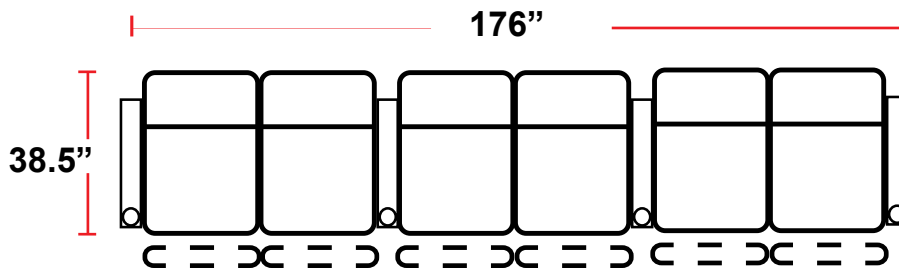

- 38.5"D x 42.5"W x 44"H

5446 - RIGHT FACING WEDGE ARM POWER RECLINER

- 38.5"D x 36"W x 44"H

5406 - ARMLESS POWER RECLINER

- 38.5"D x 25"W x 44"H

Back Height: 44" (45.25 when headrest extended)

3906
 Two-Arm Recliner
 w/Power Recline

Configuration M Curved
 Curved Row of 5 w/Sofa

Configuration N
 Straight Row of 5 Double Loveseat
 Captain's Chair

Configuration N Curved
 Curved Row of 5 Double Loveseat
 Captain's Chair

Back Height: 44" (45.25 when headrest extended)

Configuration O
Straight Row of 6

Configuration O Curved
Curved Row of 6

Configuration P
Straight Row of 6 Triple Loveseats

Configuration P Curved
Curved Row of 6 Triple Loveseats