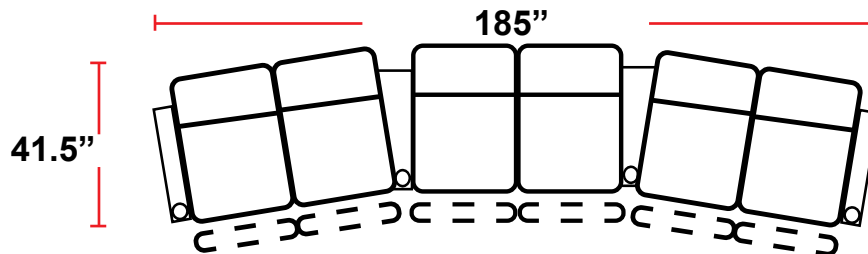

DIMENSIONS

- BACK HEIGHT FROM FLOOR: 44" (45.25" WHEN HEADREST IS EXTENDED)
- SEAT WIDTH: 25"
- SEAT DEPTH: 21.5"
- SEAT HEIGHT: 19.5"
- ARM WIDTH: 6.5"
- DEPTH: 38.5"
- DEPTH WHEN RECLINED: 67"
- SPACE NEEDED FOR RECLINE: 4"

- 38.5"D x 42.5"W x 44"H

5446 - RIGHT FACING WEDGE ARM POWER RECLINER

- 38.5"D x 36"W x 44"H

5406 - ARMLESS POWER RECLINER

- 38.5"D x 25"W x 44"H

Back Height: 44" (45.25 when headrest extended)

3906
 Two-Arm Recliner
 w/Power Recline

Configuration M Curved
 Curved Row of 5 w/Sofa

Configuration N
 Straight Row of 5 Double Loveseat
 Captain's Chair

Configuration N Curved
 Curved Row of 5 Double Loveseat
 Captain's Chair

Back Height: 44" (45.25 when headrest extended)

Configuration O
Straight Row of 6

Configuration O Curved
Curved Row of 6

Configuration P
Straight Row of 6 Triple Loveseats

Configuration P Curved
Curved Row of 6 Triple Loveseats