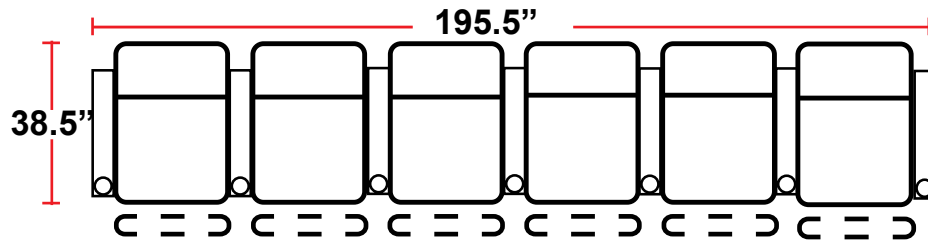

DIMENSIONS

- BACK HEIGHT FROM FLOOR: 44" (45.25" WHEN HEADREST IS EXTENDED)
- SEAT WIDTH: 25"
- SEAT DEPTH: 21.5"
- SEAT HEIGHT: 19.5"
- ARM WIDTH: 6.5"
- DEPTH: 38.5"
- DEPTH WHEN RECLINED: 67"
- SPACE NEEDED FOR RECLINE: 4"

- 38.5"D x 42.5"W x 44"H

5446 - RIGHT FACING WEDGE ARM POWER RECLINER

- 38.5"D x 36"W x 44"H

5406 - ARMLESS POWER RECLINER

- 38.5"D x 25"W x 44"H

Back Height: 44" (45.25 when headrest extended)

3906
 Two-Arm Recliner
 w/Power Recline

Configuration M Curved
 Curved Row of 5 w/Sofa

Configuration N
 Straight Row of 5 Double Loveseat
 Captain's Chair

Configuration N Curved
 Curved Row of 5 Double Loveseat
 Captain's Chair

Back Height: 44" (45.25 when headrest extended)

Configuration O
Straight Row of 6

Configuration O Curved
Curved Row of 6

Configuration P
Straight Row of 6 Triple Loveseats

Configuration P Curved
Curved Row of 6 Triple Loveseats