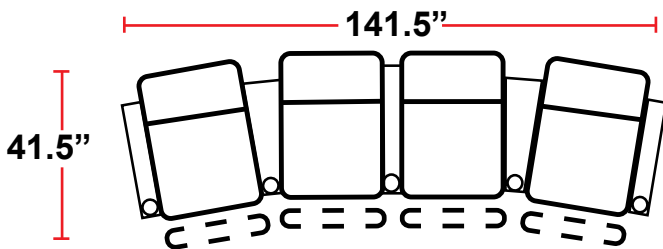

3906 - TWO-ARM POWER RECLINER

- 38.5"D x 38"W x 44"H

5206 - RIGHT-FACING STRAIGHT ARM POWER RECLINER

- 38.5"D x 31.5"W x 44"H

5306 - LEFT-FACING POWER ARM RECLINER

- 38.5"D x 31.5"W x 44"H

5346 - LEFT-FACING STRAIGHT/RIGHT-FACING WEDGE ARM POWER RECLINER

- 38.5"D x 42.5"W x 44"H

5446 - RIGHT FACING WEDGE ARM POWER RECLINER

- 38.5"D x 36"W x 44"H

5406 - ARMLESS POWER RECLINER

- 38.5"D x 25"W x 44"H

Back Height: 44" (45.25 when headrest extended)

3906
 Two-Arm Recliner
 w/Power Recline

Configuration E
 Straight Row of 3,
 Loveseat Right

Configuration F
 Straight Row of 3 Sofa

Back Height: 44" (45.25" when headrest up)

Configuration G
 Straight Row of 4

Configuration G Curved
 Curved Row of 4

Configuration H
 Straight Row of 4 w/Loveseat

Configuration H Curved
 Curved Row of 4 w/Loveseat

Configuration I
 Straight Row of 4 Double Loveseat

Configuration I Curved
 Curved Row of 4 w/Center Wedge

Configuration J
 Modified Curved Row of 4