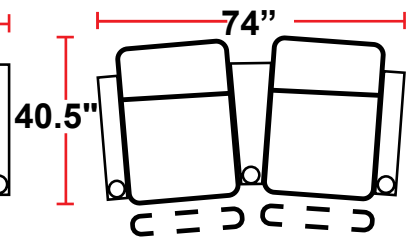

3906 - TWO-ARM POWER RECLINER

- 38.5"D x 38"W x 44"H

5206 - RIGHT-FACING STRAIGHT ARM POWER RECLINER

- 38.5"D x 31.5"W x 44"H

5306 - LEFT-FACING POWER ARM RECLINER

- 38.5"D x 31.5"W x 44"H

5346 - LEFT-FACING STRAIGHT/RIGHT-FACING WEDGE ARM POWER RECLINER

- 38.5"D x 42.5"W x 44"H

5446 - RIGHT FACING WEDGE ARM POWER RECLINER

- 38.5"D x 36"W x 44"H

5406 - ARMLESS POWER RECLINER

- 38.5"D x 25"W x 44"H

Back Height: 44" (45.25 when headrest extended)

3906
 Two-Arm Recliner
 w/Power Recline

5206
 Right Straight Arm
 w/Power Recline

5306
 Left Straight Arm
 w/Power Recline

5346
 LHF Straight Arm/RHF
 Wedge Arm
 w/Power Recline

5446
 RHF Wedge Arm
 w/Power Recline

5406
 Armless Recliner
 w/Power Recline

Configuration A
 Straight Row of 2

Configuration A Curved
 Curved Row of 2

Configuration B
 Straight Row of 2 Loveseat

Configuration C
 Straight Row of 3

Configuration C Curved
 Curved Row of 3

Configuration D
 Straight Row of 3,
 Loveseat Left