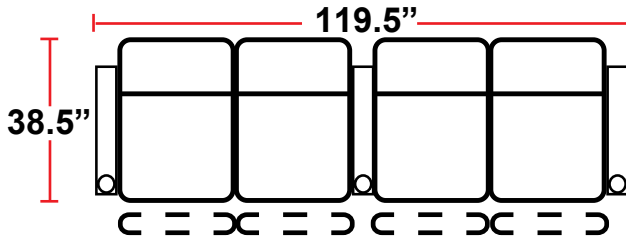

Configuration I
Straight Row of 4 Double Loveseat