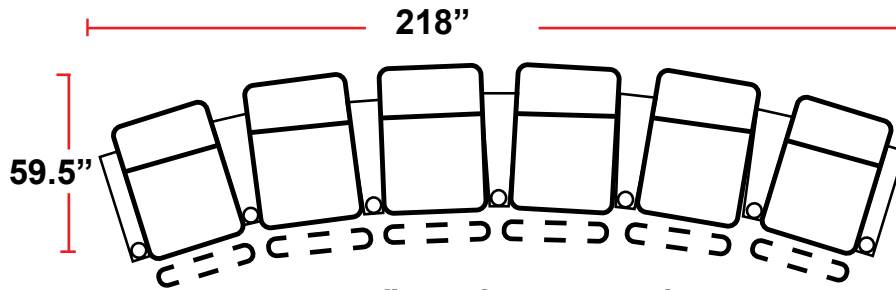

- 38.5"D x 42.5"W x 44"H

5446 - RIGHT FACING WEDGE ARM POWER RECLINER

- 38.5"D x 36"W x 44"H

5406 - ARMLESS POWER RECLINER

- 38.5"D x 25"W x 44"H

Back Height: 44" (45.25 when headrest extended)

3906
 Two-Arm Recliner
 w/Power Recline

Configuration M Curved
 Curved Row of 5 w/Sofa

Configuration N
 Straight Row of 5 Double Loveseat
 Captain's Chair

Configuration N Curved
 Curved Row of 5 Double Loveseat
 Captain's Chair

Back Height: 44" (45.25 when headrest extended)

Configuration O
Straight Row of 6

Configuration O Curved
Curved Row of 6

Configuration P
Straight Row of 6 Triple Loveseats

Configuration P Curved
Curved Row of 6 Triple Loveseats