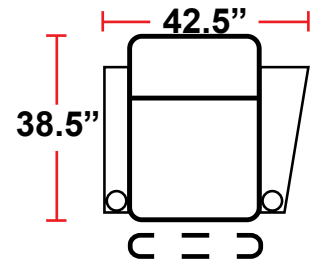

5346
LHF Straight Arm/RHF
Wedge Arm
w/Power Recline