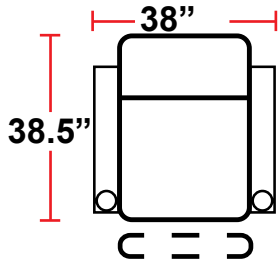

DIMENSIONS

- BACK HEIGHT FROM FLOOR: 44" (45.25" WHEN HEADREST IS EXTENDED)
- SEAT WIDTH: 25"
- SEAT DEPTH: 21.5"
- SEAT HEIGHT: 19.5"
- ARM WIDTH: 6.5"
- DEPTH: 38.5"
- DEPTH WHEN RECLINED: 67"
- SPACE NEEDED FOR RECLINE: 4"

3906 - TWO-ARM POWER RECLINER

- 38.5"D x 38"W x 44"H

5206 - RIGHT-FACING STRAIGHT ARM POWER RECLINER

- 38.5"D x 31.5"W x 44"H

5306 - LEFT-FACING POWER ARM RECLINER

- 38.5"D x 31.5"W x 44"H

5346 - LEFT-FACING STRAIGHT/RIGHT-FACING WEDGE ARM POWER RECLINER

- 38.5"D x 42.5"W x 44"H

5446 - RIGHT FACING WEDGE ARM POWER RECLINER

- 38.5"D x 36"W x 44"H

5406 - ARMLESS POWER RECLINER

- 38.5"D x 25"W x 44"H

Back Height: 44" (45.25 when headrest extended)

3906
 Two-Arm Recliner
 w/Power Recline

Configuration E
 Straight Row of 3,
 Loveseat Right

Configuration F
 Straight Row of 3 Sofa

Back Height: 44" (45.25" when headrest up)

Configuration G
 Straight Row of 4

Configuration G Curved
 Curved Row of 4