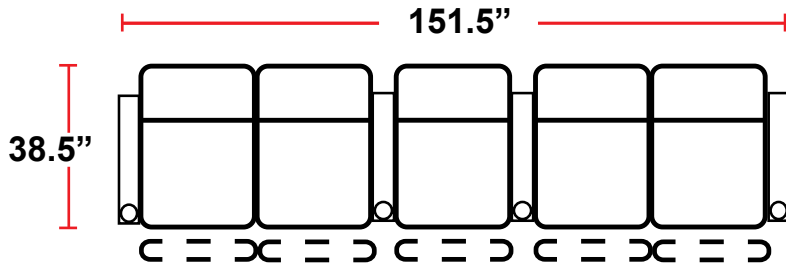

Configuration N
Straight Row of 5 Double Loveseat
Captain's Chair