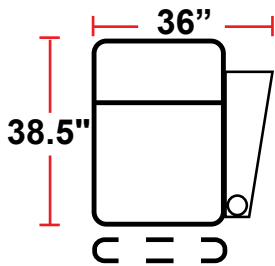

5446
RHF Wedge Arm
w/Power Recline