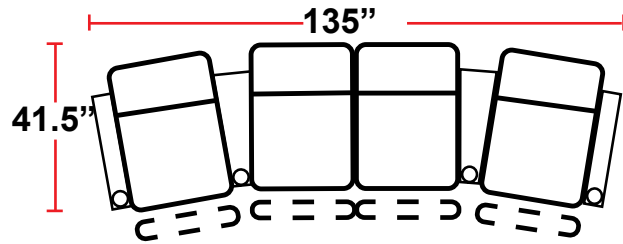

- 38.5"D x 42.5"W x 44"H

5446 - RIGHT FACING WEDGE ARM POWER RECLINER

- 38.5"D x 36"W x 44"H

5406 - ARMLESS POWER RECLINER

- 38.5"D x 25"W x 44"H

Back Height: 44" (45.25 when headrest extended)

3906
 Two-Arm Recliner
 w/Power Recline

Configuration A
 Straight Row of 2

Configuration A Curved
 Curved Row of 2

Configuration B
 Straight Row of 2 Loveseat

Configuration C
 Straight Row of 3

Configuration C Curved
 Curved Row of 3

Configuration D
 Straight Row of 3,
 Loveseat Left

Configuration E
 Straight Row of 3,
 Loveseat Right

Configuration F
 Straight Row of 3 Sofa

Back Height: 44" (45.25" when headrest up)

Configuration G
 Straight Row of 4

Configuration G Curved
 Curved Row of 4

Configuration H
 Straight Row of 4 w/Loveseat

Configuration H Curved
 Curved Row of 4 w/Loveseat

Configuration I
 Straight Row of 4 Double Loveseat

Configuration I Curved
 Curved Row of 4 w/Center Wedge

Configuration J
 Modified Curved Row of 4