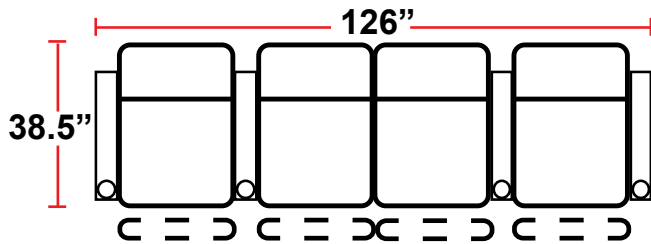

3906 - TWO-ARM POWER RECLINER

- 38.5"D x 38"W x 44"H

5206 - RIGHT-FACING STRAIGHT ARM POWER RECLINER

- 38.5"D x 31.5"W x 44"H

5306 - LEFT-FACING POWER ARM RECLINER

- 38.5"D x 31.5"W x 44"H

5346 - LEFT-FACING STRAIGHT/RIGHT-FACING WEDGE ARM POWER RECLINER

- 38.5"D x 42.5"W x 44"H

5446 - RIGHT FACING WEDGE ARM POWER RECLINER

- 38.5"D x 36"W x 44"H

5406 - ARMLESS POWER RECLINER

- 38.5"D x 25"W x 44"H

Back Height: 44" (45.25 when headrest extended)

3906
 Two-Arm Recliner
 w/Power Recline

Configuration E
 Straight Row of 3,
 Loveseat Right

Configuration F
 Straight Row of 3 Sofa

Back Height: 44" (45.25" when headrest up)

Configuration G
 Straight Row of 4

Configuration G Curved
 Curved Row of 4

Configuration H
 Straight Row of 4 w/Loveseat

Configuration H Curved
 Curved Row of 4 w/Loveseat

Configuration I
 Straight Row of 4 Double Loveseat

Configuration I Curved
 Curved Row of 4 w/Center Wedge

Configuration J
 Modified Curved Row of 4