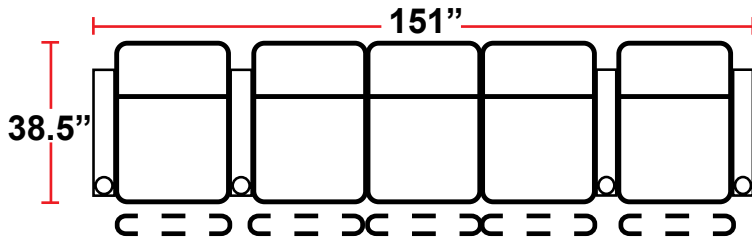

DIMENSIONS

- BACK HEIGHT FROM FLOOR: 44" (45.25" WHEN HEADREST IS EXTENDED)
- SEAT WIDTH: 25"
- SEAT DEPTH: 21.5"
- SEAT HEIGHT: 19.5"
- ARM WIDTH: 6.5"
- DEPTH: 38.5"
- DEPTH WHEN RECLINED: 67"
- SPACE NEEDED FOR RECLINE: 4"

3906 - TWO-ARM POWER RECLINER

- 38.5"D x 38"W x 44"H

5206 - RIGHT-FACING STRAIGHT ARM POWER RECLINER

- 38.5"D x 31.5"W x 44"H

5306 - LEFT-FACING POWER ARM RECLINER

- 38.5"D x 31.5"W x 44"H

5346 - LEFT-FACING STRAIGHT/RIGHT-FACING WEDGE ARM POWER RECLINER

- 38.5"D x 42.5"W x 44"H

5446 - RIGHT FACING WEDGE ARM POWER RECLINER

- 38.5"D x 36"W x 44"H

5406 - ARMLESS POWER RECLINER

- 38.5"D x 25"W x 44"H

Back Height: 44" (45.25 when headrest extended)

3906
 Two-Arm Recliner
 w/Power Recline

Configuration K
 Straight Row of 4 Sofa

Back Height: 44" (45.25 when headrest extended)

Configuration L
 Straight Row of 5

Configuration L Curved
 Curved Row of 5

Configuration M
 Straight Row of 5 w/Sofa