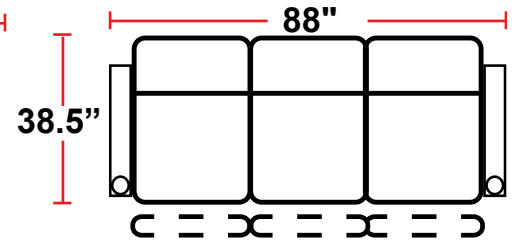

3906 - TWO-ARM POWER RECLINER

- 38.5"D x 38"W x 44"H

5206 - RIGHT-FACING STRAIGHT ARM POWER RECLINER

- 38.5"D x 31.5"W x 44"H

5306 - LEFT-FACING POWER ARM RECLINER

- 38.5"D x 31.5"W x 44"H

5346 - LEFT-FACING STRAIGHT/RIGHT-FACING WEDGE ARM POWER RECLINER

- 38.5"D x 42.5"W x 44"H

5446 - RIGHT FACING WEDGE ARM POWER RECLINER

- 38.5"D x 36"W x 44"H

5406 - ARMLESS POWER RECLINER

- 38.5"D x 25"W x 44"H

Back Height: 44" (45.25 when headrest extended)

3906
 Two-Arm Recliner
 w/Power Recline

Configuration A
 Straight Row of 2

Configuration A Curved
 Curved Row of 2

Configuration B
 Straight Row of 2 Loveseat

Configuration C
 Straight Row of 3

Configuration C Curved
 Curved Row of 3

Configuration D
 Straight Row of 3,
 Loveseat Left

Configuration E
 Straight Row of 3,
 Loveseat Right

Configuration F
 Straight Row of 3 Sofa

Back Height: 44" (45.25" when headrest up)

Configuration G
 Straight Row of 4

Configuration G Curved
 Curved Row of 4