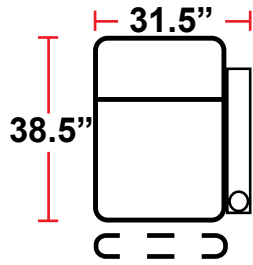

DIMENSIONS

- BACK HEIGHT FROM FLOOR: 44" (45.25" WHEN HEADREST IS EXTENDED)
- SEAT WIDTH: 25"
- SEAT DEPTH: 21.5"
- SEAT HEIGHT: 19.5"
- ARM WIDTH: 6.5"
- DEPTH: 38.5"
- DEPTH WHEN RECLINED: 67"
- SPACE NEEDED FOR RECLINE: 4"

3906 - TWO-ARM POWER RECLINER

- 38.5"D x 38"W x 44"H

5206 - RIGHT-FACING STRAIGHT ARM POWER RECLINER

- 38.5"D x 31.5"W x 44"H

5306 - LEFT-FACING POWER ARM RECLINER

- 38.5"D x 31.5"W x 44"H

5346 - LEFT-FACING STRAIGHT/RIGHT-FACING WEDGE ARM POWER RECLINER

- 38.5"D x 42.5"W x 44"H

5446 - RIGHT FACING WEDGE ARM POWER RECLINER

- 38.5"D x 36"W x 44"H

5406 - ARMLESS POWER RECLINER

- 38.5"D x 25"W x 44"H

Back Height: 44" (45.25 when headrest extended)

3906
 Two-Arm Recliner
 w/Power Recline

Configuration E
 Straight Row of 3,
 Loveseat Right

Configuration F
 Straight Row of 3 Sofa

Back Height: 44" (45.25" when headrest up)

Configuration G
 Straight Row of 4

Configuration G Curved
 Curved Row of 4