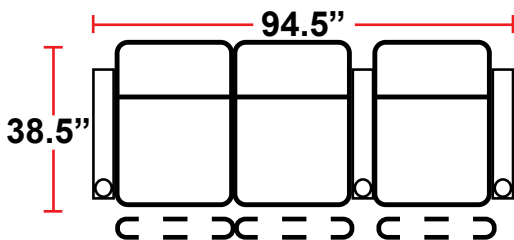

3906 - TWO-ARM POWER RECLINER

- 38.5"D x 38"W x 44"H

5206 - RIGHT-FACING STRAIGHT ARM POWER RECLINER

- 38.5"D x 31.5"W x 44"H

5306 - LEFT-FACING POWER ARM RECLINER

- 38.5"D x 31.5"W x 44"H

5346 - LEFT-FACING STRAIGHT/RIGHT-FACING WEDGE ARM POWER RECLINER

- 38.5"D x 42.5"W x 44"H

5446 - RIGHT FACING WEDGE ARM POWER RECLINER

- 38.5"D x 36"W x 44"H

5406 - ARMLESS POWER RECLINER

- 38.5"D x 25"W x 44"H

Back Height: 44" (45.25 when headrest extended)

3906
 Two-Arm Recliner
 w/Power Recline

Configuration A
 Straight Row of 2

Configuration A Curved
 Curved Row of 2

Configuration B
 Straight Row of 2 Loveseat

Configuration C
 Straight Row of 3

Configuration C Curved
 Curved Row of 3

Configuration D
 Straight Row of 3,
 Loveseat Left

Configuration E
 Straight Row of 3,
 Loveseat Right

Configuration F
 Straight Row of 3 Sofa

Back Height: 44" (45.25" when headrest up)

Configuration G
 Straight Row of 4

Configuration G Curved
 Curved Row of 4