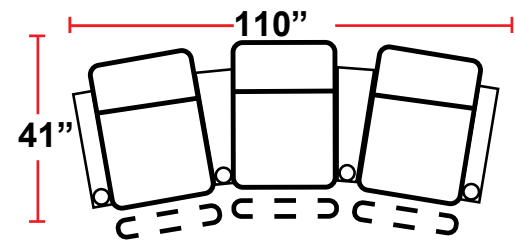

3906 - TWO-ARM POWER RECLINER

- 38.5"D x 38"W x 44"H

5206 - RIGHT-FACING STRAIGHT ARM POWER RECLINER

- 38.5"D x 31.5"W x 44"H

5306 - LEFT-FACING POWER ARM RECLINER

- 38.5"D x 31.5"W x 44"H

5346 - LEFT-FACING STRAIGHT/RIGHT-FACING WEDGE ARM POWER RECLINER

- 38.5"D x 42.5"W x 44"H

5446 - RIGHT FACING WEDGE ARM POWER RECLINER

- 38.5"D x 36"W x 44"H

5406 - ARMLESS POWER RECLINER

- 38.5"D x 25"W x 44"H

Back Height: 44" (45.25 when headrest extended)

3906
 Two-Arm Recliner
 w/Power Recline

Configuration A
 Straight Row of 2

Configuration A Curved
 Curved Row of 2

Configuration B
 Straight Row of 2 Loveseat

Configuration C
 Straight Row of 3

Configuration C Curved
 Curved Row of 3

Configuration D
 Straight Row of 3,
 Loveseat Left

Configuration E
 Straight Row of 3,
 Loveseat Right

Configuration F
 Straight Row of 3 Sofa

Back Height: 44" (45.25" when headrest up)

Configuration G
 Straight Row of 4

Configuration G Curved
 Curved Row of 4