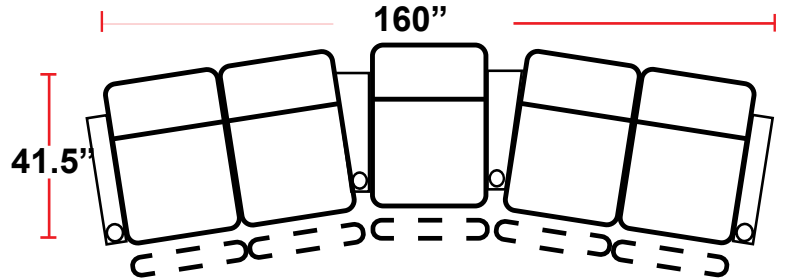

- 38.5"D x 42.5"W x 44"H

5446 - RIGHT FACING WEDGE ARM POWER RECLINER

- 38.5"D x 36"W x 44"H

5406 - ARMLESS POWER RECLINER

- 38.5"D x 25"W x 44"H

Back Height: 44" (45.25 when headrest extended)

3906
 Two-Arm Recliner
 w/Power Recline

Configuration H
 Straight Row of 4 w/Loveseat

Configuration H Curved
 Curved Row of 4 w/Loveseat

Configuration I
 Straight Row of 4 Double Loveseat

Configuration I Curved
 Curved Row of 4 w/Center Wedge

Configuration J
 Modified Curved Row of 4

Configuration K
 Straight Row of 4 Sofa

Back Height: 44" (45.25 when headrest extended)

Configuration L
 Straight Row of 5

Configuration L Curved
 Curved Row of 5

Configuration M
 Straight Row of 5 w/Sofa

Configuration M Curved
 Curved Row of 5 w/Sofa

Configuration N
 Straight Row of 5 Double Loveseat
 Captain's Chair

Configuration N Curved
 Curved Row of 5 Double Loveseat
 Captain's Chair

Back Height: 44" (45.25 when headrest extended)