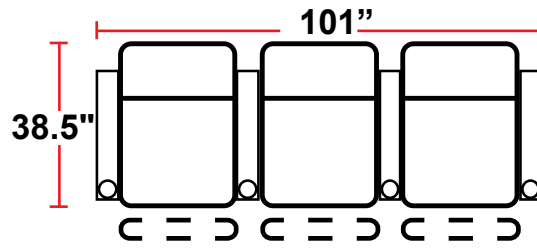

3906 - TWO-ARM POWER RECLINER

- 38.5"D x 38"W x 44"H

5206 - RIGHT-FACING STRAIGHT ARM POWER RECLINER

- 38.5"D x 31.5"W x 44"H

5306 - LEFT-FACING POWER ARM RECLINER

- 38.5"D x 31.5"W x 44"H

5346 - LEFT-FACING STRAIGHT/RIGHT-FACING WEDGE ARM POWER RECLINER

- 38.5"D x 42.5"W x 44"H

5446 - RIGHT FACING WEDGE ARM POWER RECLINER

- 38.5"D x 36"W x 44"H

5406 - ARMLESS POWER RECLINER

- 38.5"D x 25"W x 44"H

Back Height: 44" (45.25 when headrest extended)

3906
 Two-Arm Recliner
 w/Power Recline

5206
 Right Straight Arm
 w/Power Recline

5306
 Left Straight Arm
 w/Power Recline

5346
 LHF Straight Arm/RHF
 Wedge Arm
 w/Power Recline

5446
 RHF Wedge Arm
 w/Power Recline

5406
 Armless Recliner
 w/Power Recline

Configuration A
 Straight Row of 2

Configuration A Curved
 Curved Row of 2

Configuration B
 Straight Row of 2 Loveseat

Configuration C
 Straight Row of 3

Configuration C Curved
 Curved Row of 3

Configuration D
 Straight Row of 3,
 Loveseat Left