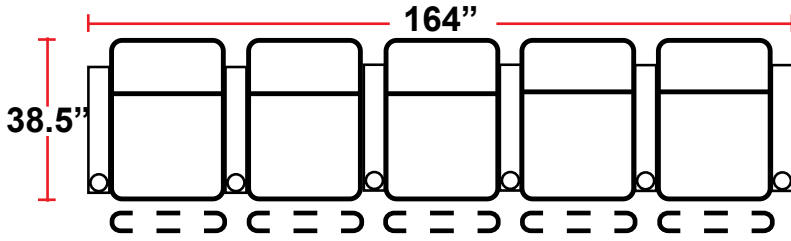

Back Height: 44" (45.25 when headrest extended)

Configuration L
Straight Row of 5