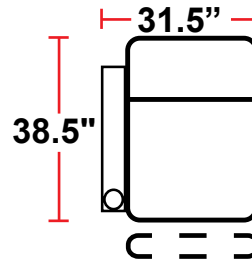

5306
Left Straight Arm
w/Power Recline