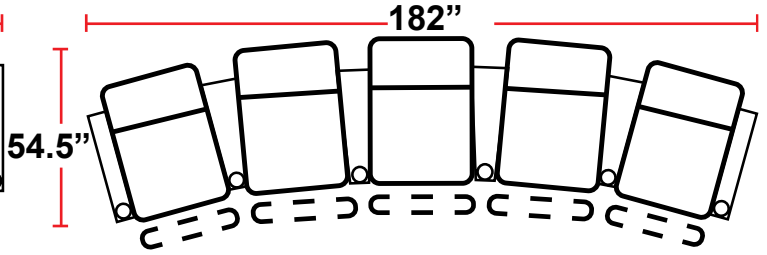

- 38.5"D x 42.5"W x 44"H

5446 - RIGHT FACING WEDGE ARM POWER RECLINER

- 38.5"D x 36"W x 44"H

5406 - ARMLESS POWER RECLINER

- 38.5"D x 25"W x 44"H

Back Height: 44" (45.25 when headrest extended)

3906
 Two-Arm Recliner
 w/Power Recline

Configuration E
 Straight Row of 3,
 Loveseat Right

Configuration F
 Straight Row of 3 Sofa

Back Height: 44" (45.25" when headrest up)

Configuration G
 Straight Row of 4

Configuration G Curved
 Curved Row of 4

Configuration H
 Straight Row of 4 w/Loveseat

Configuration H Curved
 Curved Row of 4 w/Loveseat

Configuration I
 Straight Row of 4 Double Loveseat

Configuration I Curved
 Curved Row of 4 w/Center Wedge

Configuration J
 Modified Curved Row of 4

Configuration K
 Straight Row of 4 Sofa

Back Height: 44" (45.25 when headrest extended)

Configuration L
 Straight Row of 5

Configuration L Curved
 Curved Row of 5

Configuration M
 Straight Row of 5 w/Sofa