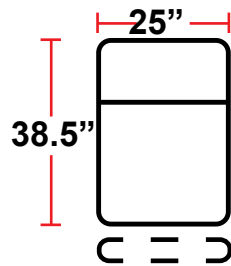

5406
Armless Recliner
w/Power Recline