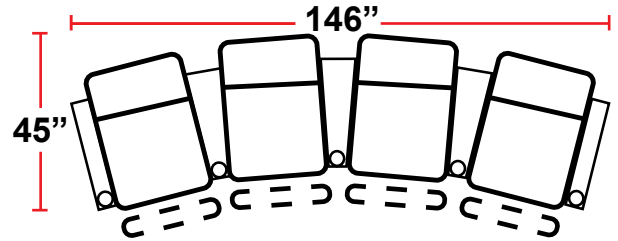

- 38.5"D x 42.5"W x 44"H

5446 - RIGHT FACING WEDGE ARM POWER RECLINER

- 38.5"D x 36"W x 44"H

5406 - ARMLESS POWER RECLINER

- 38.5"D x 25"W x 44"H

Back Height: 44" (45.25 when headrest extended)

3906
 Two-Arm Recliner
 w/Power Recline

Configuration A
 Straight Row of 2

Configuration A Curved
 Curved Row of 2

Configuration B
 Straight Row of 2 Loveseat

Configuration C
 Straight Row of 3

Configuration C Curved
 Curved Row of 3

Configuration D
 Straight Row of 3,
 Loveseat Left

Configuration E
 Straight Row of 3,
 Loveseat Right

Configuration F
 Straight Row of 3 Sofa

Back Height: 44" (45.25" when headrest up)

Configuration G
 Straight Row of 4

Configuration G Curved
 Curved Row of 4

Configuration H
 Straight Row of 4 w/Loveseat

Configuration H Curved
 Curved Row of 4 w/Loveseat

Configuration I
 Straight Row of 4 Double Loveseat

Configuration I Curved
 Curved Row of 4 w/Center Wedge

Configuration J
 Modified Curved Row of 4