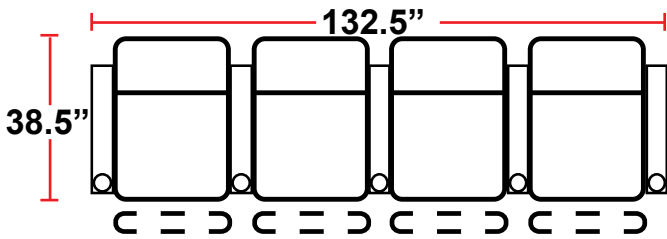

3906 - TWO-ARM POWER RECLINER

- 38.5"D x 38"W x 44"H

5206 - RIGHT-FACING STRAIGHT ARM POWER RECLINER

- 38.5"D x 31.5"W x 44"H

5306 - LEFT-FACING POWER ARM RECLINER

- 38.5"D x 31.5"W x 44"H

5346 - LEFT-FACING STRAIGHT/RIGHT-FACING WEDGE ARM POWER RECLINER

- 38.5"D x 42.5"W x 44"H

5446 - RIGHT FACING WEDGE ARM POWER RECLINER

- 38.5"D x 36"W x 44"H

5406 - ARMLESS POWER RECLINER

- 38.5"D x 25"W x 44"H

Back Height: 44" (45.25 when headrest extended)

3906
 Two-Arm Recliner
 w/Power Recline

Configuration A
 Straight Row of 2

Configuration A Curved
 Curved Row of 2

Configuration B
 Straight Row of 2 Loveseat

Configuration C
 Straight Row of 3

Configuration C Curved
 Curved Row of 3

Configuration D
 Straight Row of 3,
 Loveseat Left

Configuration E
 Straight Row of 3,
 Loveseat Right

Configuration F
 Straight Row of 3 Sofa

Back Height: 44" (45.25" when headrest up)

Configuration G
 Straight Row of 4

Configuration G Curved
 Curved Row of 4