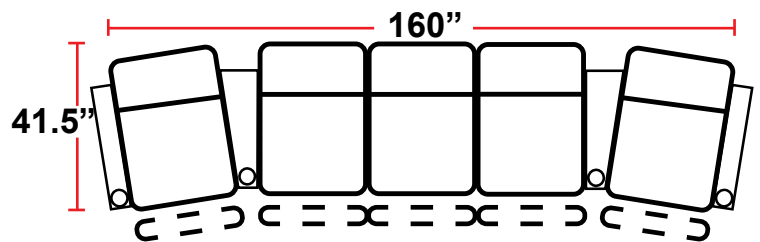

3906 - TWO-ARM POWER RECLINER

- 38.5"D x 38"W x 44"H

5206 - RIGHT-FACING STRAIGHT ARM POWER RECLINER

- 38.5"D x 31.5"W x 44"H

5306 - LEFT-FACING POWER ARM RECLINER

- 38.5"D x 31.5"W x 44"H

5346 - LEFT-FACING STRAIGHT/RIGHT-FACING WEDGE ARM POWER RECLINER

- 38.5"D x 42.5"W x 44"H

5446 - RIGHT FACING WEDGE ARM POWER RECLINER

- 38.5"D x 36"W x 44"H

5406 - ARMLESS POWER RECLINER

- 38.5"D x 25"W x 44"H

Back Height: 44" (45.25 when headrest extended)

3906
 Two-Arm Recliner
 w/Power Recline

Configuration K
 Straight Row of 4 Sofa

Back Height: 44" (45.25 when headrest extended)

Configuration L
 Straight Row of 5

Configuration L Curved
 Curved Row of 5

Configuration M
 Straight Row of 5 w/Sofa

Configuration M Curved
 Curved Row of 5 w/Sofa

Configuration N
 Straight Row of 5 Double Loveseat
 Captain's Chair

Configuration N Curved
 Curved Row of 5 Double Loveseat
 Captain's Chair

Back Height: 44" (45.25 when headrest extended)