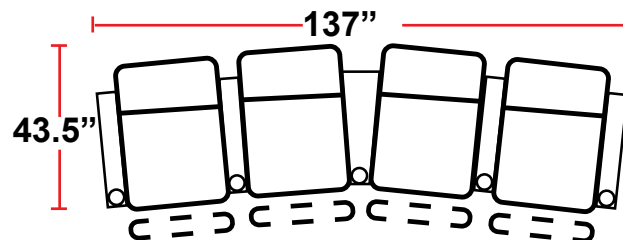

- 38.5"D x 42.5"W x 44"H

5446 - RIGHT FACING WEDGE ARM POWER RECLINER

- 38.5"D x 36"W x 44"H

5406 - ARMLESS POWER RECLINER

- 38.5"D x 25"W x 44"H

Back Height: 44" (45.25 when headrest extended)

3906
 Two-Arm Recliner
 w/Power Recline

Configuration A
 Straight Row of 2

Configuration A Curved
 Curved Row of 2

Configuration B
 Straight Row of 2 Loveseat

Configuration C
 Straight Row of 3

Configuration C Curved
 Curved Row of 3

Configuration D
 Straight Row of 3,
 Loveseat Left

Configuration E
 Straight Row of 3,
 Loveseat Right

Configuration F
 Straight Row of 3 Sofa

Back Height: 44" (45.25" when headrest up)

Configuration G
 Straight Row of 4

Configuration G Curved
 Curved Row of 4

Configuration H
 Straight Row of 4 w/Loveseat

Configuration H Curved
 Curved Row of 4 w/Loveseat

Configuration I
 Straight Row of 4 Double Loveseat

Configuration I Curved
 Curved Row of 4 w/Center Wedge

Configuration J
 Modified Curved Row of 4