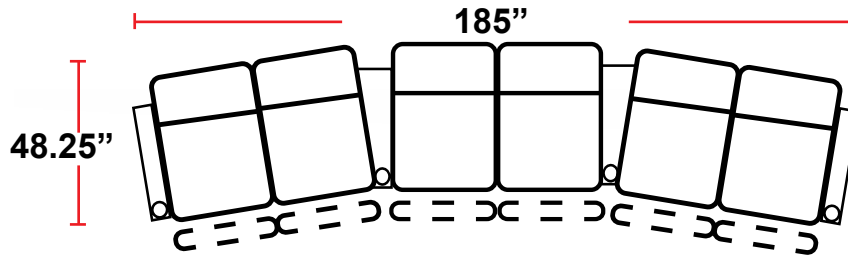

DIMENSIONS

- BACK HEIGHT FROM FLOOR: 44.5"
- SEAT WIDTH: 25.25"
- SEAT DEPTH: 22.75"
- SEAT HEIGHT: 21.25"
- ARM WIDTH: 6.25"(STRAIGHT) 10.5"(CURVED)
- DEPTH: 43.25"
- DEPTH WHEN FULLY RECLINED: 67"

3901 - TWO-ARM POWER RECLINER

- 43.25"D x 37.75"W x 44.5"H

5201 - RIGHT-FACING STRAIGHT ARM POWER RECLINER

- 43.25"D x 31.5"W x 44.5"H

5301 - LEFT-FACING STRAIGHT ARM POWER RECLINER

- 43.25"D x 31.5"W x 44.5"H

5401 - ARMLESS POWER RECLINER

- 43.25"D x 25.25"W x 44.5"H

5431 - LEFT-FACING STRAIGHT/RIGHT-FACING WEDGE ARM POWER RECLINER

- 43.25"D x 42"W x 44.5"H

5441 - RIGHT FACING WEDGE ARM POWER RECLINER

- 43.25"D x 35.75"W x 44.5"H

Back Height: 44.5"

Configuration N
Straight Row of 6

Configuration N Curved
Curved Row of 6

Back Height: 44.5"

Configuration O
Straight Row of 6 Triple Loveseats

Configuration Curved O
Curved Row of 6 Triple Loveseats