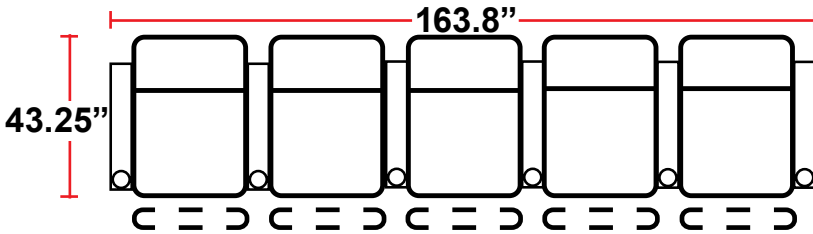

Configuration J
Straight Row of 5