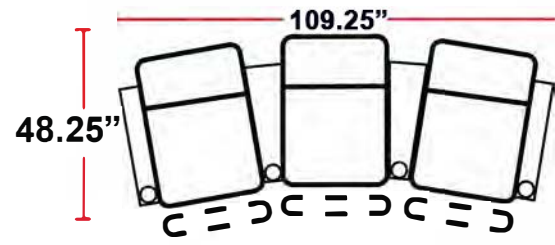

- 43.25"D x 37.75"W x 44.5"H

5201 - RIGHT-FACING STRAIGHT ARM POWER RECLINER

- 43.25"D x 31.5"W x 44.5"H

5301 - LEFT-FACING STRAIGHT ARM POWER RECLINER

- 43.25"D x 31.5"W x 44.5"H

5401 - ARMLESS POWER RECLINER

- 43.25"D x 25.25"W x 44.5"H

5431 - LEFT-FACING STRAIGHT/RIGHT-FACING WEDGE ARM POWER RECLINER

- 43.25"D x 42"W x 44.5"H

5441 - RIGHT FACING WEDGE ARM POWER RECLINER

- 43.25"D x 35.75"W x 44.5"H

Back Height: 44.5"

5401
Armless Recliner
w/Power Recline

Configuration A
Straight Row of 2

Configuration A Curved
Curved Row of 2

Configuration B
Straight Row of 2 Loveseat

Configuration C
Straight Row of 3

Configuration C Curved
Curved Row of 3

Configuration D
Straight Row of 3,
Loveseat Left

Configuration E
Straight Row of 3,
Loveseat Right

Configuration F
Straight Row of 3 Sofa

Back Height: 44.5"

Configuration G
Straight Row of 4

Configuration G Curved
Curved Row of 4