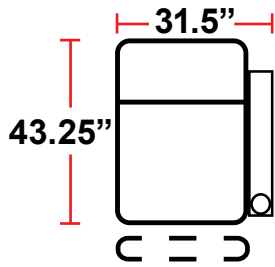

5201
Right Straight Arm
w/Power Recline