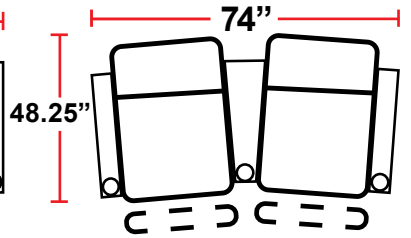

- 43.25"D x 37.75"W x 44.5"H

5201 - RIGHT-FACING STRAIGHT ARM POWER RECLINER

- 43.25"D x 31.5"W x 44.5"H

5301 - LEFT-FACING STRAIGHT ARM POWER RECLINER

- 43.25"D x 31.5"W x 44.5"H

5401 - ARMLESS POWER RECLINER

- 43.25"D x 25.25"W x 44.5"H

5431 - LEFT-FACING STRAIGHT/RIGHT-FACING WEDGE ARM POWER RECLINER

- 43.25"D x 42"W x 44.5"H

5441 - RIGHT FACING WEDGE ARM POWER RECLINER

- 43.25"D x 35.75"W x 44.5"H

Back Height: 44.5"

3901
Two-Arm Recliner
w/Power Recline

5201
Right Straight Arm
w/Power Recline

5301
Left Straight Arm
w/Power Recline

5431
LHF Straight Arm/RHF
Wedge Arm
w/Power Recline

5441
RHF Wedge Arm
w/Power Recline

5401
Armless Recliner
w/Power Recline

Configuration A
Straight Row of 2

Configuration A Curved
Curved Row of 2

Configuration B
Straight Row of 3

Configuration B Curved
Curved Row of 3

Configuration C
Straight Row of 4

Configuration C Curved
Curved Row of 4