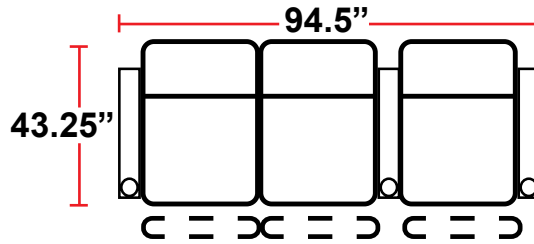

- 43.25"D x 37.75"W x 44.5"H

5201 - RIGHT-FACING STRAIGHT ARM POWER RECLINER

- 43.25"D x 31.5"W x 44.5"H

5301 - LEFT-FACING STRAIGHT ARM POWER RECLINER

- 43.25"D x 31.5"W x 44.5"H

5401 - ARMLESS POWER RECLINER

- 43.25"D x 25.25"W x 44.5"H

5431 - LEFT-FACING STRAIGHT/RIGHT-FACING WEDGE ARM POWER RECLINER

- 43.25"D x 42"W x 44.5"H

5441 - RIGHT FACING WEDGE ARM POWER RECLINER

- 43.25"D x 35.75"W x 44.5"H

Back Height: 44.5"

Configuration A
Straight Row of 2

Configuration A Curved
Curved Row of 2

Configuration B
Straight Row of 3

Configuration B Curved
Curved Row of 3

Configuration C
Straight Row of 4

Configuration C Curved
Curved Row of 4

Back Height: 44.5"

Configuration D
Straight Row of 4 with Loveseat

Configuration D Curved
Curved Row of 4 with love seat

Configuration E
Standalone Loveseat

Configuration F
Row of 3, Loveseat Left

Configuration G
Row of 3, Loveseat Right