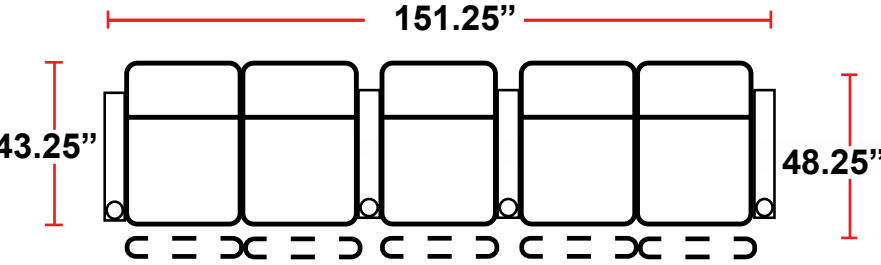

- 43.25"D x 37.75"W x 44.5"H

5201 - RIGHT-FACING STRAIGHT ARM POWER RECLINER

- 43.25"D x 31.5"W x 44.5"H

5301 - LEFT-FACING STRAIGHT ARM POWER RECLINER

- 43.25"D x 31.5"W x 44.5"H

5401 - ARMLESS POWER RECLINER

- 43.25"D x 25.25"W x 44.5"H

5431 - LEFT-FACING STRAIGHT/RIGHT-FACING WEDGE ARM POWER RECLINER

- 43.25"D x 42"W x 44.5"H

5441 - RIGHT FACING WEDGE ARM POWER RECLINER

- 43.25"D x 35.75"W x 44.5"H

Back Height: 44.5"

Configuration K
Straight Row of 4 Sofa

Back Height: 44.5"

Configuration L
Straight Row of 5

Configuration L Curved
Curved Row of 5

Configuration M
Row of 5 Captain Chair w/Loveseat

Configuration M Curved
Curved Row of 5 Captain Chair w/Loveseat

Configuration N
Straight Row of 6

Configuration N Curved
Curved Row of 6

Back Height: 44.5"

Configuration O
Straight Row of 6 Triple Loveseats

Configuration Curved O
Curved Row of 6 Triple Loveseats