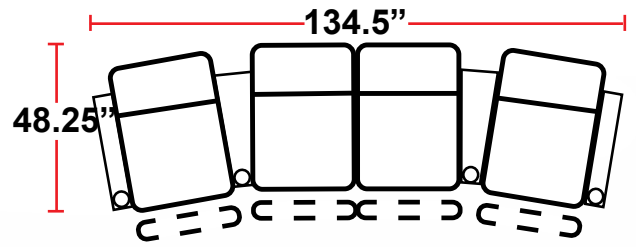

Configuration H Curved
Curved Row of 4 w/Loveseat