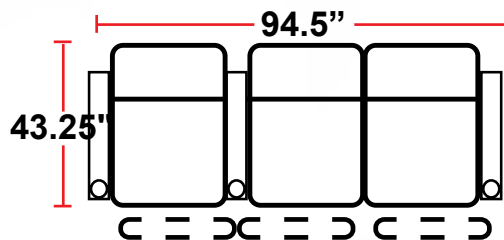

- 43.25"D x 37.75"W x 44.5"H

5201 - RIGHT-FACING STRAIGHT ARM POWER RECLINER

- 43.25"D x 31.5"W x 44.5"H

5301 - LEFT-FACING STRAIGHT ARM POWER RECLINER

- 43.25"D x 31.5"W x 44.5"H

5401 - ARMLESS POWER RECLINER

- 43.25"D x 25.25"W x 44.5"H

5431 - LEFT-FACING STRAIGHT/RIGHT-FACING WEDGE ARM POWER RECLINER

- 43.25"D x 42"W x 44.5"H

5441 - RIGHT FACING WEDGE ARM POWER RECLINER

- 43.25"D x 35.75"W x 44.5"H

Back Height: 44.5"

5401
Armless Recliner
w/Power Recline

Configuration A
Straight Row of 2

Configuration A Curved
Curved Row of 2

Configuration B
Straight Row of 2 Loveseat

Configuration C
Straight Row of 3

Configuration C Curved
Curved Row of 3

Configuration D
Straight Row of 3,
Loveseat Left

Configuration E
Straight Row of 3,
Loveseat Right

Configuration F
Straight Row of 3 Sofa

Back Height: 44.5"

Configuration G
Straight Row of 4

Configuration G Curved
Curved Row of 4