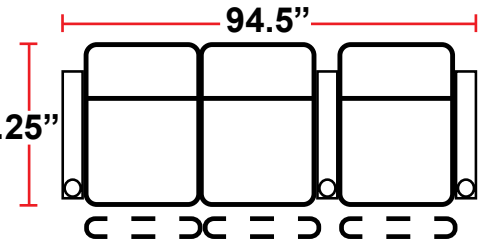

DIMENSIONS

- BACK HEIGHT FROM FLOOR: 44.5"
- SEAT WIDTH: 25.25"
- SEAT DEPTH: 22.75"
- SEAT HEIGHT: 21.25"
- ARM WIDTH: 6.25"(STRAIGHT) 10.5"(CURVED)
- DEPTH: 43.25"
- DEPTH WHEN FULLY RECLINED: 67"

3901 - TWO-ARM POWER RECLINER

- 43.25"D x 37.75"W x 44.5"H

5201 - RIGHT-FACING STRAIGHT ARM POWER RECLINER

- 43.25"D x 31.5"W x 44.5"H

5301 - LEFT-FACING STRAIGHT ARM POWER RECLINER

- 43.25"D x 31.5"W x 44.5"H

5401 - ARMLESS POWER RECLINER

- 43.25"D x 25.25"W x 44.5"H

5431 - LEFT-FACING STRAIGHT/RIGHT-FACING WEDGE ARM POWER RECLINER

- 43.25"D x 42"W x 44.5"H

5441 - RIGHT FACING WEDGE ARM POWER RECLINER

- 43.25"D x 35.75"W x 44.5"H

Back Height: 44.5"

Back Height: 44.5"

Configuration D
Straight Row of 4 with Loveseat

Configuration D Curved
Curved Row of 4 with love seat

Configuration E
Standalone Loveseat

Configuration F
Row of 3, Loveseat Left

Configuration G
Row of 3, Loveseat Right