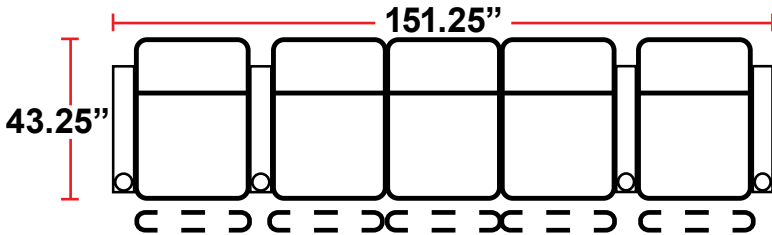

- 43.25"D x 37.75"W x 44.5"H

5201 - RIGHT-FACING STRAIGHT ARM POWER RECLINER

- 43.25"D x 31.5"W x 44.5"H

5301 - LEFT-FACING STRAIGHT ARM POWER RECLINER

- 43.25"D x 31.5"W x 44.5"H

5401 - ARMLESS POWER RECLINER

- 43.25"D x 25.25"W x 44.5"H

5431 - LEFT-FACING STRAIGHT/RIGHT-FACING WEDGE ARM POWER RECLINER

- 43.25"D x 42"W x 44.5"H

5441 - RIGHT FACING WEDGE ARM POWER RECLINER

- 43.25"D x 35.75"W x 44.5"H

Back Height: 44.5"

Configuration A
Straight Row of 2

Configuration A Curved
Curved Row of 2

Configuration B
Straight Row of 3

Configuration B Curved
Curved Row of 3

Configuration C
Straight Row of 4

Configuration C Curved
Curved Row of 4

Back Height: 44.5"

Configuration D
Straight Row of 4 with Loveseat

Configuration D Curved
Curved Row of 4 with love seat

Configuration E
Standalone Loveseat

Configuration F
Row of 3, Loveseat Left

Configuration G
Row of 3, Loveseat Right