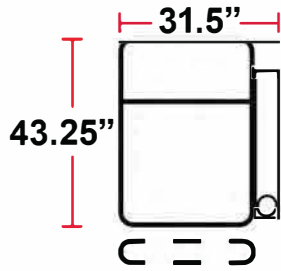

5201
Right Straight Arm
w/Power Recline