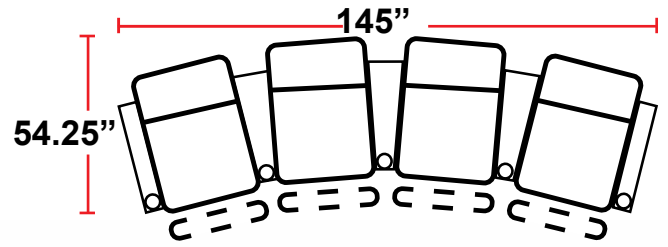

- 43.25"D x 37.75"W x 44.5"H

5201 - RIGHT-FACING STRAIGHT ARM POWER RECLINER

- 43.25"D x 31.5"W x 44.5"H

5301 - LEFT-FACING STRAIGHT ARM POWER RECLINER

- 43.25"D x 31.5"W x 44.5"H

5401 - ARMLESS POWER RECLINER

- 43.25"D x 25.25"W x 44.5"H

5431 - LEFT-FACING STRAIGHT/RIGHT-FACING WEDGE ARM POWER RECLINER

- 43.25"D x 42"W x 44.5"H

5441 - RIGHT FACING WEDGE ARM POWER RECLINER

- 43.25"D x 35.75"W x 44.5"H

Back Height: 44.5"

5401
Armless Recliner
w/Power Recline

Configuration A
Straight Row of 2

Configuration A Curved
Curved Row of 2

Configuration B
Straight Row of 2 Loveseat

Configuration C
Straight Row of 3

Configuration C Curved
Curved Row of 3

Configuration D
Straight Row of 3,
Loveseat Left

Configuration E
Straight Row of 3,
Loveseat Right

Configuration F
Straight Row of 3 Sofa

Back Height: 44.5"

Configuration G
Straight Row of 4

Configuration G Curved
Curved Row of 4