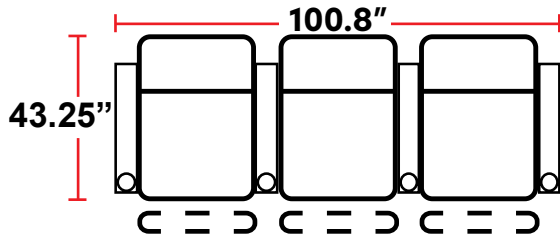

- 43.25"D x 37.75"W x 44.5"H

5201 - RIGHT-FACING STRAIGHT ARM POWER RECLINER

- 43.25"D x 31.5"W x 44.5"H

5301 - LEFT-FACING STRAIGHT ARM POWER RECLINER

- 43.25"D x 31.5"W x 44.5"H

5401 - ARMLESS POWER RECLINER

- 43.25"D x 25.25"W x 44.5"H

5431 - LEFT-FACING STRAIGHT/RIGHT-FACING WEDGE ARM POWER RECLINER

- 43.25"D x 42"W x 44.5"H

5441 - RIGHT FACING WEDGE ARM POWER RECLINER

- 43.25"D x 35.75"W x 44.5"H

Back Height: 44.5"

3901
Two-Arm Recliner
w/Power Recline

5201
Right Straight Arm
w/Power Recline

5301
Left Straight Arm
w/Power Recline

5431
LHF Straight Arm/RHF
Wedge Arm
w/Power Recline

5441
RHF Wedge Arm
w/Power Recline

5401
Armless Recliner
w/Power Recline

Configuration A
Straight Row of 2

Configuration A Curved
Curved Row of 2

Configuration B
Straight Row of 3

Configuration B Curved
Curved Row of 3

Configuration C
Straight Row of 4

Configuration C Curved
Curved Row of 4