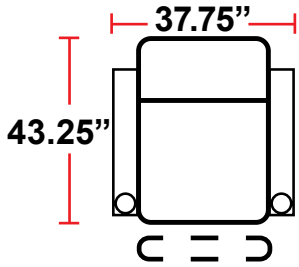

DIMENSIONS

- BACK HEIGHT FROM FLOOR: 44.5"
- SEAT WIDTH: 25.25"
- SEAT DEPTH: 22.75"
- SEAT HEIGHT: 21.25"
- ARM WIDTH: 6.25"(STRAIGHT) 10.5"(CURVED)
- DEPTH: 43.25"
- DEPTH WHEN FULLY RECLINED: 67"

3901 - TWO-ARM POWER RECLINER

- 43.25"D x 37.75"W x 44.5"H

5201 - RIGHT-FACING STRAIGHT ARM POWER RECLINER

- 43.25"D x 31.5"W x 44.5"H

5301 - LEFT-FACING STRAIGHT ARM POWER RECLINER

- 43.25"D x 31.5"W x 44.5"H

5401 - ARMLESS POWER RECLINER

- 43.25"D x 25.25"W x 44.5"H

5431 - LEFT-FACING STRAIGHT/RIGHT-FACING WEDGE ARM POWER RECLINER

- 43.25"D x 42"W x 44.5"H

5441 - RIGHT FACING WEDGE ARM POWER RECLINER

- 43.25"D x 35.75"W x 44.5"H

Back Height: 44.5"

Back Height: 44.5"

Configuration D
Straight Row of 4 with Loveseat

Configuration D Curved
Curved Row of 4 with love seat

Configuration E
Standalone Loveseat

Configuration F
Row of 3, Loveseat Left

Configuration G
Row of 3, Loveseat Right