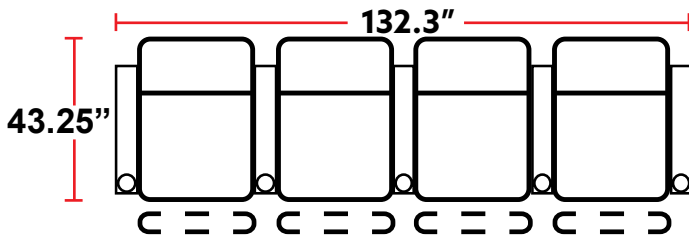

- 43.25"D x 37.75"W x 44.5"H

5201 - RIGHT-FACING STRAIGHT ARM POWER RECLINER

- 43.25"D x 31.5"W x 44.5"H

5301 - LEFT-FACING STRAIGHT ARM POWER RECLINER

- 43.25"D x 31.5"W x 44.5"H

5401 - ARMLESS POWER RECLINER

- 43.25"D x 25.25"W x 44.5"H

5431 - LEFT-FACING STRAIGHT/RIGHT-FACING WEDGE ARM POWER RECLINER

- 43.25"D x 42"W x 44.5"H

5441 - RIGHT FACING WEDGE ARM POWER RECLINER

- 43.25"D x 35.75"W x 44.5"H

Back Height: 44.5"

Configuration A
Straight Row of 2

Configuration A Curved
Curved Row of 2

Configuration B
Straight Row of 3

Configuration B Curved
Curved Row of 3

Configuration C
Straight Row of 4

Configuration C Curved
Curved Row of 4