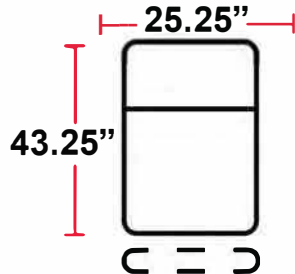

5401
Armless Recliner
w/Power Recline