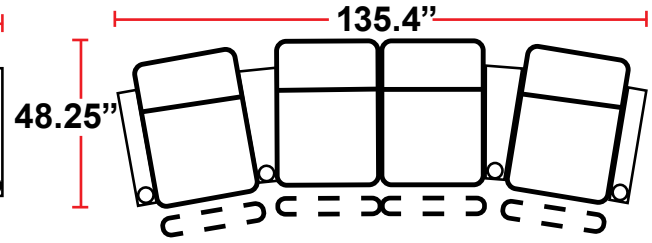

- 43.25"D x 37.75"W x 44.5"H

5201 - RIGHT-FACING STRAIGHT ARM POWER RECLINER

- 43.25"D x 31.5"W x 44.5"H

5301 - LEFT-FACING STRAIGHT ARM POWER RECLINER

- 43.25"D x 31.5"W x 44.5"H

5401 - ARMLESS POWER RECLINER

- 43.25"D x 25.25"W x 44.5"H

5431 - LEFT-FACING STRAIGHT/RIGHT-FACING WEDGE ARM POWER RECLINER

- 43.25"D x 42"W x 44.5"H

5441 - RIGHT FACING WEDGE ARM POWER RECLINER

- 43.25"D x 35.75"W x 44.5"H

Back Height: 44.5"

Configuration A
Straight Row of 2

Configuration A Curved
Curved Row of 2

Configuration B
Straight Row of 3

Configuration B Curved
Curved Row of 3

Configuration C
Straight Row of 4

Configuration C Curved
Curved Row of 4

Back Height: 44.5"

Configuration D
Straight Row of 4 with Loveseat

Configuration D Curved
Curved Row of 4 with love seat

Configuration E
Standalone Loveseat

Configuration F
Row of 3, Loveseat Left

Configuration G
Row of 3, Loveseat Right