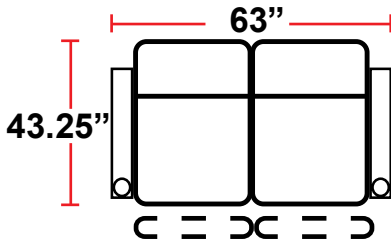

- 43.25"D x 37.75"W x 44.5"H

5201 - RIGHT-FACING STRAIGHT ARM POWER RECLINER

- 43.25"D x 31.5"W x 44.5"H

5301 - LEFT-FACING STRAIGHT ARM POWER RECLINER

- 43.25"D x 31.5"W x 44.5"H

5401 - ARMLESS POWER RECLINER

- 43.25"D x 25.25"W x 44.5"H

5431 - LEFT-FACING STRAIGHT/RIGHT-FACING WEDGE ARM POWER RECLINER

- 43.25"D x 42"W x 44.5"H

5441 - RIGHT FACING WEDGE ARM POWER RECLINER

- 43.25"D x 35.75"W x 44.5"H

Back Height: 44.5"

Configuration A
Straight Row of 2

Configuration A Curved
Curved Row of 2

Configuration B
Straight Row of 3

Configuration B Curved
Curved Row of 3

Configuration C
Straight Row of 4

Configuration C Curved
Curved Row of 4

Back Height: 44.5"

Configuration D
Straight Row of 4 with Loveseat

Configuration D Curved
Curved Row of 4 with love seat

Configuration E
Standalone Loveseat

Configuration F
Row of 3, Loveseat Left

Configuration G
Row of 3, Loveseat Right