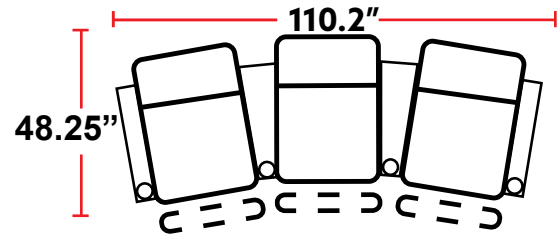

- 43.25"D x 37.75"W x 44.5"H

5201 - RIGHT-FACING STRAIGHT ARM POWER RECLINER

- 43.25"D x 31.5"W x 44.5"H

5301 - LEFT-FACING STRAIGHT ARM POWER RECLINER

- 43.25"D x 31.5"W x 44.5"H

5401 - ARMLESS POWER RECLINER

- 43.25"D x 25.25"W x 44.5"H

5431 - LEFT-FACING STRAIGHT/RIGHT-FACING WEDGE ARM POWER RECLINER

- 43.25"D x 42"W x 44.5"H

5441 - RIGHT FACING WEDGE ARM POWER RECLINER

- 43.25"D x 35.75"W x 44.5"H

Back Height: 44.5"

3901
Two-Arm Recliner
w/Power Recline

5201
Right Straight Arm
w/Power Recline

5301
Left Straight Arm
w/Power Recline

5431
LHF Straight Arm/RHF
Wedge Arm
w/Power Recline

5441
RHF Wedge Arm
w/Power Recline

5401
Armless Recliner
w/Power Recline

Configuration A
Straight Row of 2

Configuration A Curved
Curved Row of 2

Configuration B
Straight Row of 3

Configuration B Curved
Curved Row of 3

Configuration C
Straight Row of 4

Configuration C Curved
Curved Row of 4