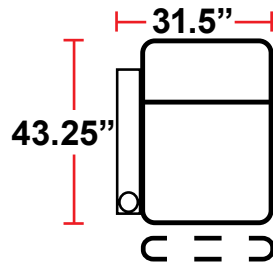

5301
Left Straight Arm
w/Power Recline