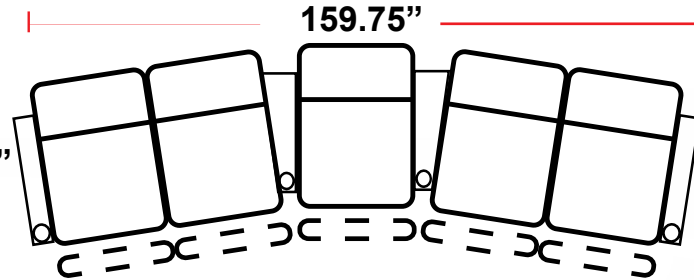

Configuration H
Straight Row of 4 w/Loveseat

Configuration H Curved
Curved Row of 4 w/Loveseat

Configuration I
Straight Row of 4 Double Loveseat

Configuration I Curved
Curved Row of 4 w/Center Wedge

Configuration J
Modified Curved Row of 4

Configuration K
Straight Row of 4 Sofa

Back Height: 44.5"

Configuration L
Straight Row of 5

Configuration L Curved
Curved Row of 5

Configuration M
Row of 5 Captain Chair w/Loveseat

Configuration M Curved
Curved Row of 5 Captain Chair w/Loveseat