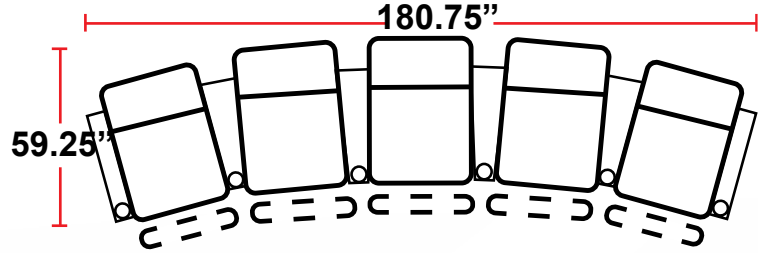

Configuration L Curved
Curved Row of 5