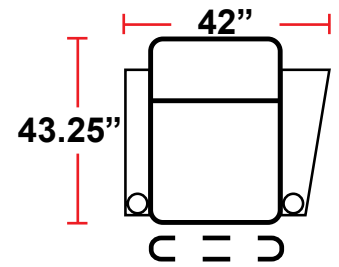

5431
LHF Straight Arm/RHF
Wedge Arm
w/Power Recline