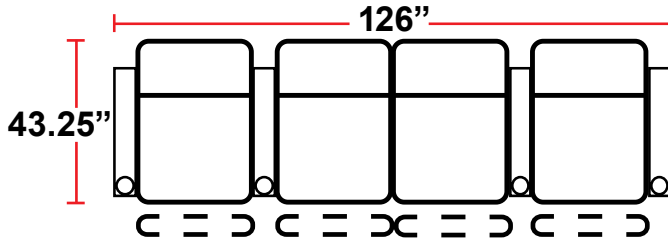

- 43.25"D x 37.75"W x 44.5"H

5201 - RIGHT-FACING STRAIGHT ARM POWER RECLINER

- 43.25"D x 31.5"W x 44.5"H

5301 - LEFT-FACING STRAIGHT ARM POWER RECLINER

- 43.25"D x 31.5"W x 44.5"H

5401 - ARMLESS POWER RECLINER

- 43.25"D x 25.25"W x 44.5"H

5431 - LEFT-FACING STRAIGHT/RIGHT-FACING WEDGE ARM POWER RECLINER

- 43.25"D x 42"W x 44.5"H

5441 - RIGHT FACING WEDGE ARM POWER RECLINER

- 43.25"D x 35.75"W x 44.5"H

Back Height: 44.5"

Configuration A
Straight Row of 2

Configuration A Curved
Curved Row of 2

Configuration B
Straight Row of 3

Configuration B Curved
Curved Row of 3

Configuration C
Straight Row of 4

Configuration C Curved
Curved Row of 4

Back Height: 44.5"

Configuration D
Straight Row of 4 with Loveseat

Configuration D Curved
Curved Row of 4 with love seat

Configuration E
Standalone Loveseat

Configuration F
Row of 3, Loveseat Left

Configuration G
Row of 3, Loveseat Right