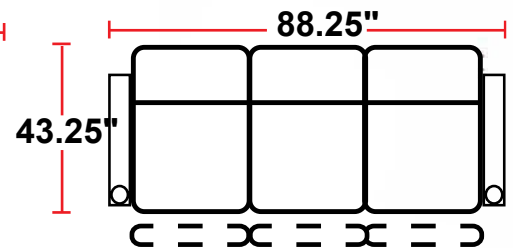

- 43.25"D x 37.75"W x 44.5"H

5201 - RIGHT-FACING STRAIGHT ARM POWER RECLINER

- 43.25"D x 31.5"W x 44.5"H

5301 - LEFT-FACING STRAIGHT ARM POWER RECLINER

- 43.25"D x 31.5"W x 44.5"H

5401 - ARMLESS POWER RECLINER

- 43.25"D x 25.25"W x 44.5"H

5431 - LEFT-FACING STRAIGHT/RIGHT-FACING WEDGE ARM POWER RECLINER

- 43.25"D x 42"W x 44.5"H

5441 - RIGHT FACING WEDGE ARM POWER RECLINER

- 43.25"D x 35.75"W x 44.5"H

Back Height: 44.5"

5401
Armless Recliner
w/Power Recline

Configuration A
Straight Row of 2

Configuration A Curved
Curved Row of 2

Configuration B
Straight Row of 2 Loveseat

Configuration C
Straight Row of 3

Configuration C Curved
Curved Row of 3

Configuration D
Straight Row of 3,
Loveseat Left

Configuration E
Straight Row of 3,
Loveseat Right

Configuration F
Straight Row of 3 Sofa

Back Height: 44.5"

Configuration G
Straight Row of 4

Configuration G Curved
Curved Row of 4