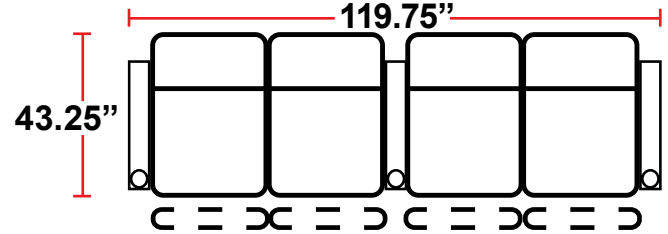

Configuration K
Double Loveseat