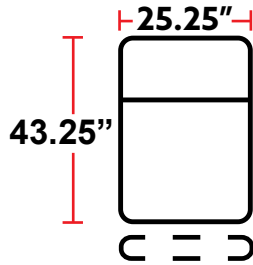

5401
Armless Recliner
w/Power Recline