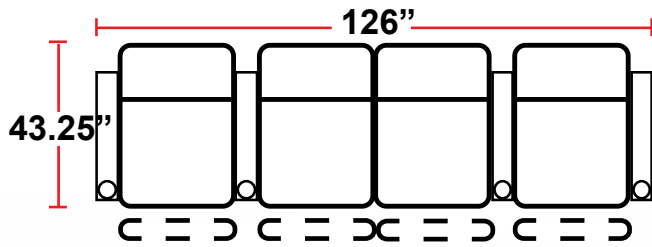

- 43.25"D x 37.75"W x 44.5"H

5201 - RIGHT-FACING STRAIGHT ARM POWER RECLINER

- 43.25"D x 31.5"W x 44.5"H

5301 - LEFT-FACING STRAIGHT ARM POWER RECLINER

- 43.25"D x 31.5"W x 44.5"H

5401 - ARMLESS POWER RECLINER

- 43.25"D x 25.25"W x 44.5"H

5431 - LEFT-FACING STRAIGHT/RIGHT-FACING WEDGE ARM POWER RECLINER

- 43.25"D x 42"W x 44.5"H

5441 - RIGHT FACING WEDGE ARM POWER RECLINER

- 43.25"D x 35.75"W x 44.5"H

Back Height: 44.5"

5401
Armless Recliner
w/Power Recline

Configuration A
Straight Row of 2

Configuration A Curved
Curved Row of 2

Configuration B
Straight Row of 2 Loveseat

Configuration C
Straight Row of 3

Configuration C Curved
Curved Row of 3

Configuration D
Straight Row of 3,
Loveseat Left

Configuration E
Straight Row of 3,
Loveseat Right

Configuration F
Straight Row of 3 Sofa

Back Height: 44.5"

Configuration G
Straight Row of 4

Configuration G Curved
Curved Row of 4