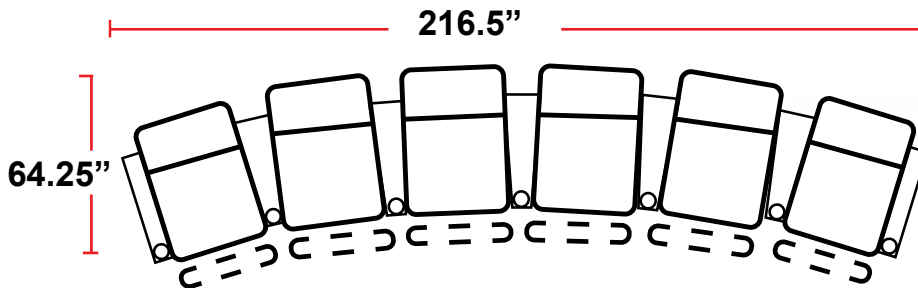

- 43.25"D x 37.75"W x 44.5"H

5201 - RIGHT-FACING STRAIGHT ARM POWER RECLINER

- 43.25"D x 31.5"W x 44.5"H

5301 - LEFT-FACING STRAIGHT ARM POWER RECLINER

- 43.25"D x 31.5"W x 44.5"H

5401 - ARMLESS POWER RECLINER

- 43.25"D x 25.25"W x 44.5"H

5431 - LEFT-FACING STRAIGHT/RIGHT-FACING WEDGE ARM POWER RECLINER

- 43.25"D x 42"W x 44.5"H

5441 - RIGHT FACING WEDGE ARM POWER RECLINER

- 43.25"D x 35.75"W x 44.5"H

Back Height: 44.5"

Configuration K
Straight Row of 4 Sofa

Back Height: 44.5"

Configuration L
Straight Row of 5

Configuration L Curved
Curved Row of 5

Configuration M
Row of 5 Captain Chair w/Loveseat

Configuration M Curved
Curved Row of 5 Captain Chair w/Loveseat

Configuration N
Straight Row of 6

Configuration N Curved
Curved Row of 6

Back Height: 44.5"

Configuration O
Straight Row of 6 Triple Loveseats

Configuration Curved O
Curved Row of 6 Triple Loveseats