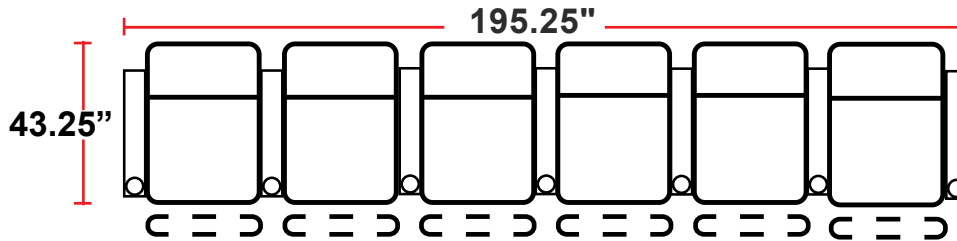

- 43.25"D x 37.75"W x 44.5"H

5201 - RIGHT-FACING STRAIGHT ARM POWER RECLINER

- 43.25"D x 31.5"W x 44.5"H

5301 - LEFT-FACING STRAIGHT ARM POWER RECLINER

- 43.25"D x 31.5"W x 44.5"H

5401 - ARMLESS POWER RECLINER

- 43.25"D x 25.25"W x 44.5"H

5431 - LEFT-FACING STRAIGHT/RIGHT-FACING WEDGE ARM POWER RECLINER

- 43.25"D x 42"W x 44.5"H

5441 - RIGHT FACING WEDGE ARM POWER RECLINER

- 43.25"D x 35.75"W x 44.5"H

Back Height: 44.5"

Configuration K
Straight Row of 4 Sofa

Back Height: 44.5"

Configuration L
Straight Row of 5

Configuration L Curved
Curved Row of 5

Configuration M
Row of 5 Captain Chair w/Loveseat

Configuration M Curved
Curved Row of 5 Captain Chair w/Loveseat

Configuration N
Straight Row of 6

Configuration N Curved
Curved Row of 6

Back Height: 44.5"

Configuration O
Straight Row of 6 Triple Loveseats

Configuration Curved O
Curved Row of 6 Triple Loveseats