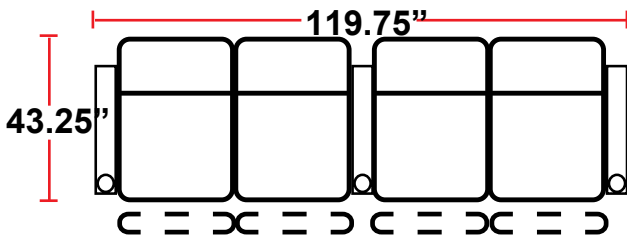

Configuration I
Straight Row of 4 Double Loveseat