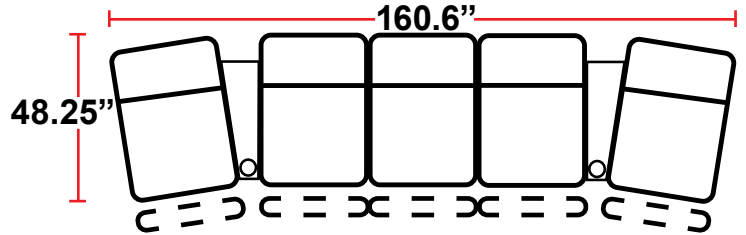

Configuration I Curved
Curved Row of 5 with Sofa