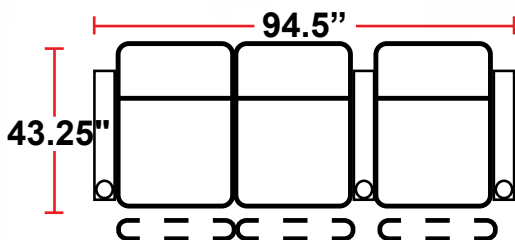

- 43.25"D x 37.75"W x 44.5"H

5201 - RIGHT-FACING STRAIGHT ARM POWER RECLINER

- 43.25"D x 31.5"W x 44.5"H

5301 - LEFT-FACING STRAIGHT ARM POWER RECLINER

- 43.25"D x 31.5"W x 44.5"H

5401 - ARMLESS POWER RECLINER

- 43.25"D x 25.25"W x 44.5"H

5431 - LEFT-FACING STRAIGHT/RIGHT-FACING WEDGE ARM POWER RECLINER

- 43.25"D x 42"W x 44.5"H

5441 - RIGHT FACING WEDGE ARM POWER RECLINER

- 43.25"D x 35.75"W x 44.5"H

Back Height: 44.5"

5401
Armless Recliner
w/Power Recline

Configuration A
Straight Row of 2

Configuration A Curved
Curved Row of 2

Configuration B
Straight Row of 2 Loveseat

Configuration C
Straight Row of 3

Configuration C Curved
Curved Row of 3

Configuration D
Straight Row of 3,
Loveseat Left

Configuration E
Straight Row of 3,
Loveseat Right

Configuration F
Straight Row of 3 Sofa

Back Height: 44.5"

Configuration G
Straight Row of 4

Configuration G Curved
Curved Row of 4