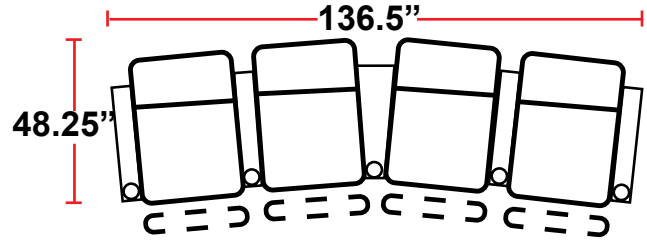

Configuration I Curved
Curved Row of 4 w/Center Wedge