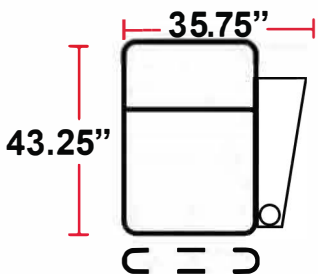

5441
RHF Wedge Arm
w/Power Recline