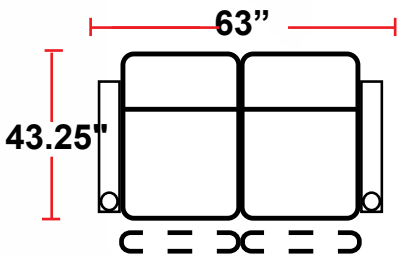

Configuration B
Straight Row of 2 Loveseat