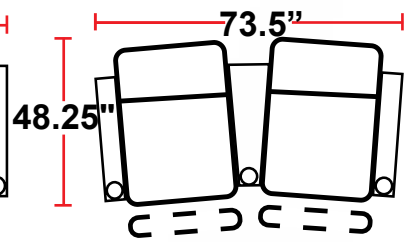

Configuration A Curved
Curved Row of 2