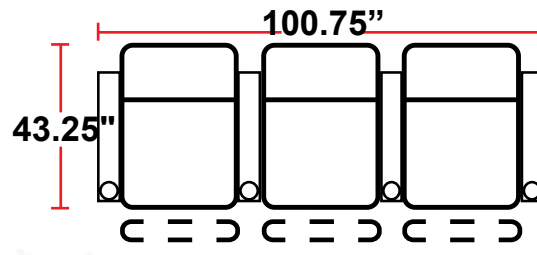

- 43.25"D x 37.75"W x 44.5"H

5201 - RIGHT-FACING STRAIGHT ARM POWER RECLINER

- 43.25"D x 31.5"W x 44.5"H

5301 - LEFT-FACING STRAIGHT ARM POWER RECLINER

- 43.25"D x 31.5"W x 44.5"H

5401 - ARMLESS POWER RECLINER

- 43.25"D x 25.25"W x 44.5"H

5431 - LEFT-FACING STRAIGHT/RIGHT-FACING WEDGE ARM POWER RECLINER

- 43.25"D x 42"W x 44.5"H

5441 - RIGHT FACING WEDGE ARM POWER RECLINER

- 43.25"D x 35.75"W x 44.5"H

Back Height: 44.5"

5401
Armless Recliner
w/Power Recline

Configuration A
Straight Row of 2

Configuration A Curved
Curved Row of 2

Configuration B
Straight Row of 2 Loveseat

Configuration C
Straight Row of 3

Configuration C Curved
Curved Row of 3

Configuration D
Straight Row of 3,
Loveseat Left

Configuration E
Straight Row of 3,
Loveseat Right

Configuration F
Straight Row of 3 Sofa

Back Height: 44.5"

Configuration G
Straight Row of 4

Configuration G Curved
Curved Row of 4