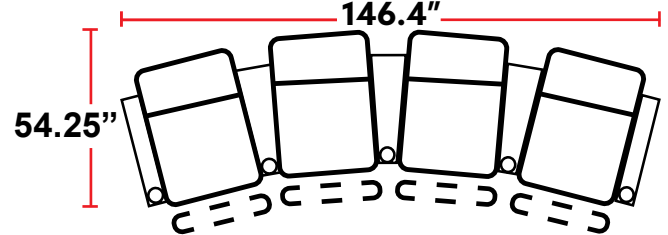

- 43.25"D x 37.75"W x 44.5"H

5201 - RIGHT-FACING STRAIGHT ARM POWER RECLINER

- 43.25"D x 31.5"W x 44.5"H

5301 - LEFT-FACING STRAIGHT ARM POWER RECLINER

- 43.25"D x 31.5"W x 44.5"H

5401 - ARMLESS POWER RECLINER

- 43.25"D x 25.25"W x 44.5"H

5431 - LEFT-FACING STRAIGHT/RIGHT-FACING WEDGE ARM POWER RECLINER

- 43.25"D x 42"W x 44.5"H

5441 - RIGHT FACING WEDGE ARM POWER RECLINER

- 43.25"D x 35.75"W x 44.5"H

Back Height: 44.5"

Configuration A
Straight Row of 2

Configuration A Curved
Curved Row of 2

Configuration B
Straight Row of 3

Configuration B Curved
Curved Row of 3

Configuration C
Straight Row of 4

Configuration C Curved
Curved Row of 4

Back Height: 44.5"

Configuration D
Straight Row of 4 with Loveseat

Configuration D Curved
Curved Row of 4 with love seat

Configuration E
Standalone Loveseat

Configuration F
Row of 3, Loveseat Left

Configuration G
Row of 3, Loveseat Right