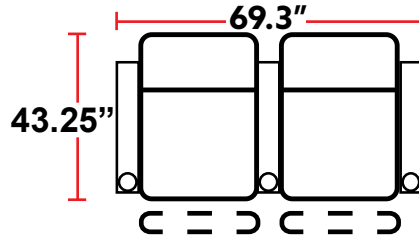

- 43.25"D x 37.75"W x 44.5"H

5201 - RIGHT-FACING STRAIGHT ARM POWER RECLINER

- 43.25"D x 31.5"W x 44.5"H

5301 - LEFT-FACING STRAIGHT ARM POWER RECLINER

- 43.25"D x 31.5"W x 44.5"H

5401 - ARMLESS POWER RECLINER

- 43.25"D x 25.25"W x 44.5"H

5431 - LEFT-FACING STRAIGHT/RIGHT-FACING WEDGE ARM POWER RECLINER

- 43.25"D x 42"W x 44.5"H

5441 - RIGHT FACING WEDGE ARM POWER RECLINER

- 43.25"D x 35.75"W x 44.5"H

Back Height: 44.5"

3901
Two-Arm Recliner
w/Power Recline

5201
Right Straight Arm
w/Power Recline

5301
Left Straight Arm
w/Power Recline

5431
LHF Straight Arm/RHF
Wedge Arm
w/Power Recline

5441
RHF Wedge Arm
w/Power Recline

5401
Armless Recliner
w/Power Recline

Configuration A
Straight Row of 2

Configuration A Curved
Curved Row of 2

Configuration B
Straight Row of 3

Configuration B Curved
Curved Row of 3

Configuration C
Straight Row of 4

Configuration C Curved
Curved Row of 4