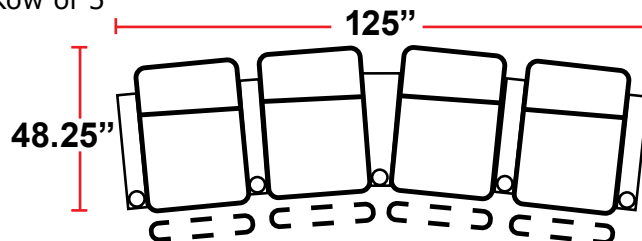

DIMENSIONS

- BACK HEIGHT FROM FLOOR: 44.5"
- SEAT WIDTH: 25.25"
- SEAT DEPTH: 22.75"
- SEAT HEIGHT: 21.25"
- ARM WIDTH: 6.25"(STRAIGHT) 10.5"(CURVED)
- DEPTH: 43.25"
- DEPTH WHEN FULLY RECLINED: 67"

3901 - TWO-ARM POWER RECLINER

- 43.25"D x 37.75"W x 44.5"H

5201 - RIGHT-FACING STRAIGHT ARM POWER RECLINER

- 43.25"D x 31.5"W x 44.5"H

5301 - LEFT-FACING STRAIGHT ARM POWER RECLINER

- 43.25"D x 31.5"W x 44.5"H

5401 - ARMLESS POWER RECLINER

- 43.25"D x 25.25"W x 44.5"H

5431 - LEFT-FACING STRAIGHT/RIGHT-FACING WEDGE ARM POWER RECLINER

- 43.25"D x 42"W x 44.5"H

5441 - RIGHT FACING WEDGE ARM POWER RECLINER

- 43.25"D x 35.75"W x 44.5"H

Back Height: 44.5"

Configuration H
Straight Row of 5 with Sofa

Configuration I Curved
Curved Row of 5 with Sofa

Configuration J
Straight Row of 5

Configuration K
Double Loveseat

Configuration L
Row of 4 w/Center Wedge