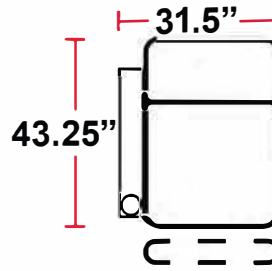

5301
Left Straight Arm
w/Power Recline