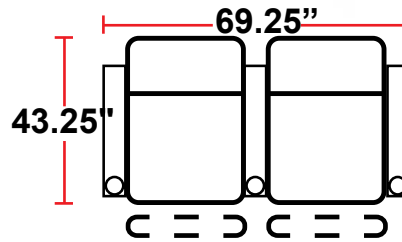

- 43.25"D x 37.75"W x 44.5"H

5201 - RIGHT-FACING STRAIGHT ARM POWER RECLINER

- 43.25"D x 31.5"W x 44.5"H

5301 - LEFT-FACING STRAIGHT ARM POWER RECLINER

- 43.25"D x 31.5"W x 44.5"H

5401 - ARMLESS POWER RECLINER

- 43.25"D x 25.25"W x 44.5"H

5431 - LEFT-FACING STRAIGHT/RIGHT-FACING WEDGE ARM POWER RECLINER

- 43.25"D x 42"W x 44.5"H

5441 - RIGHT FACING WEDGE ARM POWER RECLINER

- 43.25"D x 35.75"W x 44.5"H

Back Height: 44.5"

5401
Armless Recliner
w/Power Recline

Configuration A
Straight Row of 2

Configuration A Curved
Curved Row of 2

Configuration B
Straight Row of 2 Loveseat

Configuration C
Straight Row of 3

Configuration C Curved
Curved Row of 3

Configuration D
Straight Row of 3,
Loveseat Left

Configuration E
Straight Row of 3,
Loveseat Right

Configuration F
Straight Row of 3 Sofa

Back Height: 44.5"

Configuration G
Straight Row of 4

Configuration G Curved
Curved Row of 4