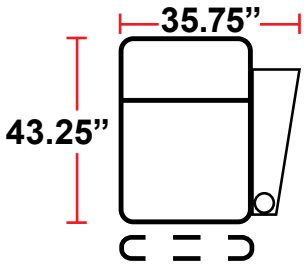

5441
RHF Wedge Arm
w/Power Recline