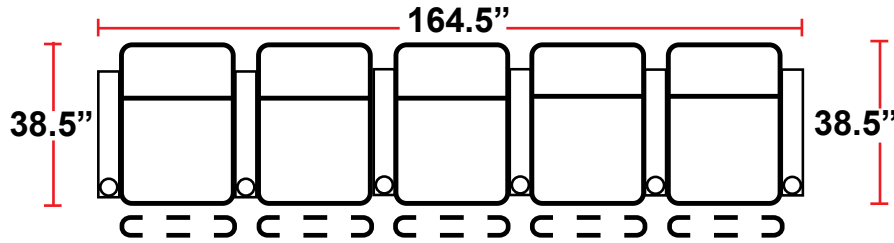

Configuration J
Straight Row of 5