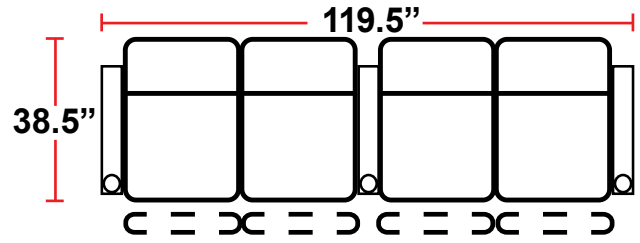

Configuration K
Double Loveseat