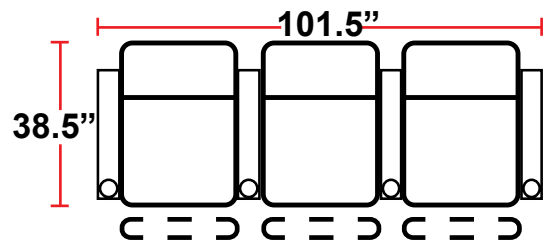

DIMENSIONS

- BACK HEIGHT FROM FLOOR: 44"
- SEAT WIDTH: 25"
- SEAT DEPTH: 21.75"
- SEAT HEIGHT: 19.5"
- ARM WIDTH: 7.25"(STRAIGHT)
- DEPTH: 38.5"
- DEPTH WHEN RECLINED: 67"
- SPACE NEEDED FOR RECLINE: 4-6"

3900 - TWO-ARM MANUAL RECLINER

- 38.5"D x 38.5"W x 44"H

5200 - RIGHT-FACING STRAIGHT ARM MANUAL RECLINER

- 38.5"D x 31.5"W x 44"H

5300 - LEFT-FACING STRAIGHT ARM MANUAL RECLINER

- 38.5"D x 31.5"W x 44"H

5400 - ARMLESS MANUAL RECLINER

- 38.5"D x 25"W x 44"H

Back Height: 44"

3900
Two-Arm Recliner
w/Manual Recline

5200
Right Straight Arm
w/Manual Recline

5300
Left Straight Arm
w/Manual Recline

5400
Armless Recliner
w/Manual Recline

Configuration A
Straight Row of 2

Configuration B
Straight Row of 3

Configuration C
Straight Row of 4

Configuration D
Straight Row of 4 with Loveseat

Configuration E
Standalone Loveseat

Configuration F
Row of 3, Loveseat Left

Configuration G
Row of 3, Loveseat Right