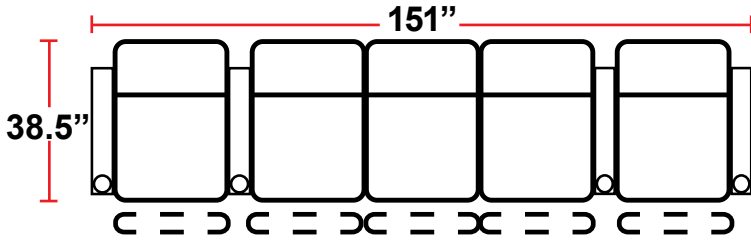

Back Height: 44"

Configuration H
Straight Row of 5 with Sofa