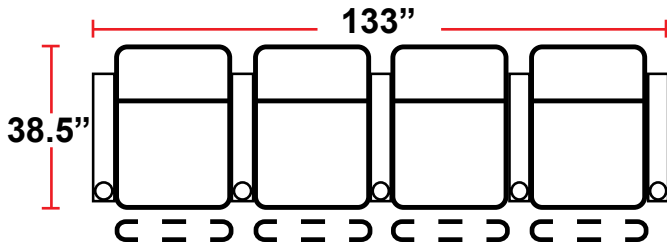

DIMENSIONS

- BACK HEIGHT FROM FLOOR: 44"
- SEAT WIDTH: 25"
- SEAT DEPTH: 21.75"
- SEAT HEIGHT: 19.5"
- ARM WIDTH: 7.25"(STRAIGHT)
- DEPTH: 38.5"
- DEPTH WHEN RECLINED: 67"
- SPACE NEEDED FOR RECLINE: 4-6"

3900 - TWO-ARM MANUAL RECLINER

- 38.5"D x 38.5"W x 44"H

5200 - RIGHT-FACING STRAIGHT ARM MANUAL RECLINER

- 38.5"D x 31.5"W x 44"H

5300 - LEFT-FACING STRAIGHT ARM MANUAL RECLINER

- 38.5"D x 31.5"W x 44"H

5400 - ARMLESS MANUAL RECLINER

- 38.5"D x 25"W x 44"H

Back Height: 44"

3900
Two-Arm Recliner
w/Manual Recline

5200
Right Straight Arm
w/Manual Recline

5300
Left Straight Arm
w/Manual Recline

5400
Armless Recliner
w/Manual Recline

Configuration A
Straight Row of 2

Configuration B
Straight Row of 3

Configuration C
Straight Row of 4

Configuration D
Straight Row of 4 with Loveseat

Configuration E
Standalone Loveseat

Configuration F
Row of 3, Loveseat Left

Configuration G
Row of 3, Loveseat Right