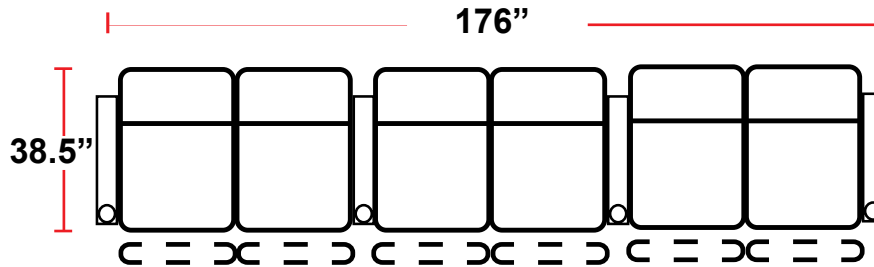

Configuration O
Straight Row of 6 Triple Loveseats