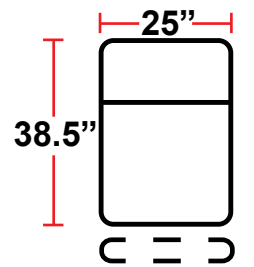

DIMENSIONS

- BACK HEIGHT FROM FLOOR: 44"
- SEAT WIDTH: 25"
- SEAT DEPTH: 21.75"
- SEAT HEIGHT: 19.5"
- ARM WIDTH: 7.25"(STRAIGHT)
- DEPTH: 38.5"
- DEPTH WHEN RECLINED: 67"
- SPACE NEEDED FOR RECLINE: 4-6"

3900 - TWO-ARM MANUAL RECLINER

- 38.5"D x 38.5"W x 44"H

5200 - RIGHT-FACING STRAIGHT ARM MANUAL RECLINER

- 38.5"D x 31.5"W x 44"H

5300 - LEFT-FACING STRAIGHT ARM MANUAL RECLINER

- 38.5"D x 31.5"W x 44"H

5400 - ARMLESS MANUAL RECLINER

- 38.5"D x 25"W x 44"H

Back Height: 44"

3900
Two-Arm Recliner
w/Manual Recline

5200
Right Straight Arm
w/Manual Recline

5300
Left Straight Arm
w/Manual Recline

5400
Armless Recliner
w/Manual Recline

Configuration A
Straight Row of 2

Configuration B
Straight Row of 3

Configuration C
Straight Row of 4

Configuration D
Straight Row of 4 with Loveseat

Configuration E
Standalone Loveseat

Configuration F
Row of 3, Loveseat Left

Configuration G
Row of 3, Loveseat Right