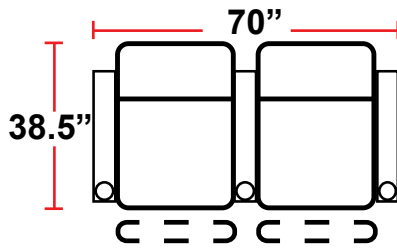

DIMENSIONS

- BACK HEIGHT FROM FLOOR: 44"
- SEAT WIDTH: 25"
- SEAT DEPTH: 21.75"
- SEAT HEIGHT: 19.5"
- ARM WIDTH: 7.25"(STRAIGHT)
- DEPTH: 38.5"
- DEPTH WHEN RECLINED: 67"
- SPACE NEEDED FOR RECLINE: 4-6"

3900 - TWO-ARM MANUAL RECLINER

- 38.5"D x 38.5"W x 44"H

5200 - RIGHT-FACING STRAIGHT ARM MANUAL RECLINER

- 38.5"D x 31.5"W x 44"H

5300 - LEFT-FACING STRAIGHT ARM MANUAL RECLINER

- 38.5"D x 31.5"W x 44"H

5400 - ARMLESS MANUAL RECLINER

- 38.5"D x 25"W x 44"H

Back Height: 44"

3900
Two-Arm Recliner
w/Manual Recline

5200
Right Straight Arm
w/Manual Recline

5300
Left Straight Arm
w/Manual Recline

5400
Armless Recliner
w/Manual Recline

Configuration A
Straight Row of 2

Configuration B
Straight Row of 3

Configuration C
Straight Row of 4

Configuration D
Straight Row of 4 with Loveseat

Configuration E
Standalone Loveseat

Configuration F
Row of 3, Loveseat Left

Configuration G
Row of 3, Loveseat Right