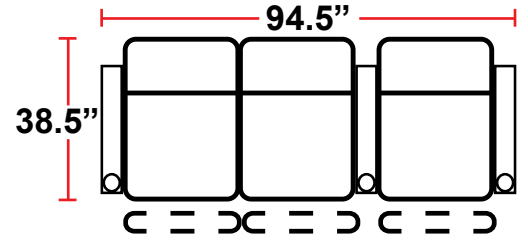

DIMENSIONS

- BACK HEIGHT FROM FLOOR: 44"
- SEAT WIDTH: 25"
- SEAT DEPTH: 21.75"
- SEAT HEIGHT: 19.5"
- ARM WIDTH: 7.25"(STRAIGHT)
- DEPTH: 38.5"
- DEPTH WHEN RECLINED: 67"
- SPACE NEEDED FOR RECLINE: 4-6"

3900 - TWO-ARM MANUAL RECLINER

- 38.5"D x 38.5"W x 44"H

5200 - RIGHT-FACING STRAIGHT ARM MANUAL RECLINER

- 38.5"D x 31.5"W x 44"H

5300 - LEFT-FACING STRAIGHT ARM MANUAL RECLINER

- 38.5"D x 31.5"W x 44"H

5400 - ARMLESS MANUAL RECLINER

- 38.5"D x 25"W x 44"H

Back Height: 44"

3900
Two-Arm Recliner
w/Manual Recline

5200
Right Straight Arm
w/Manual Recline

5300
Left Straight Arm
w/Manual Recline

5400
Armless Recliner
w/Manual Recline

Configuration A
Straight Row of 2

Configuration B
Straight Row of 3

Configuration C
Straight Row of 4

Configuration D
Straight Row of 4 with Loveseat

Configuration E
Standalone Loveseat

Configuration F
Row of 3, Loveseat Left

Configuration G
Row of 3, Loveseat Right