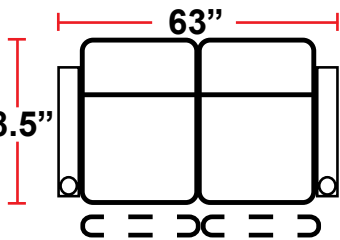

DIMENSIONS

- BACK HEIGHT FROM FLOOR: 44"
- SEAT WIDTH: 25"
- SEAT DEPTH: 21.75"
- SEAT HEIGHT: 19.5"
- ARM WIDTH: 7.25"(STRAIGHT)
- DEPTH: 38.5"
- DEPTH WHEN RECLINED: 67"
- SPACE NEEDED FOR RECLINE: 4-6"

3900 - TWO-ARM MANUAL RECLINER

- 38.5"D x 38.5"W x 44"H

5200 - RIGHT-FACING STRAIGHT ARM MANUAL RECLINER

- 38.5"D x 31.5"W x 44"H

5300 - LEFT-FACING STRAIGHT ARM MANUAL RECLINER

- 38.5"D x 31.5"W x 44"H

5400 - ARMLESS MANUAL RECLINER

- 38.5"D x 25"W x 44"H

Back Height: 44"

3900
Two-Arm Recliner
w/Manual Recline

5200
Right Straight Arm
w/Manual Recline

5300
Left Straight Arm
w/Manual Recline

5400
Armless Recliner
w/Manual Recline

Configuration A
Straight Row of 2

Configuration B
Straight Row of 3

Configuration C
Straight Row of 4

Configuration D
Straight Row of 4 with Loveseat

Configuration E
Standalone Loveseat

Configuration F
Row of 3, Loveseat Left

Configuration G
Row of 3, Loveseat Right