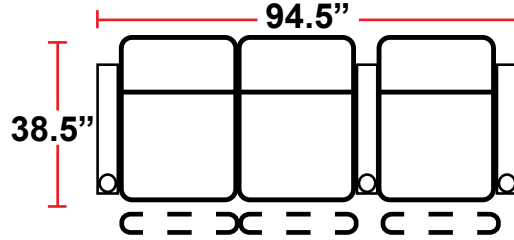

DIMENSIONS

- BACK HEIGHT FROM FLOOR: 44"
- SEAT WIDTH: 25"
- SEAT DEPTH: 21.75"
- SEAT HEIGHT: 19.5"
- ARM WIDTH: 7.25"(STRAIGHT)
- DEPTH: 38.5"
- DEPTH WHEN RECLINED: 67"
- SPACE NEEDED FOR RECLINE: 4-6"

3900 - TWO-ARM MANUAL RECLINER

- 38.5"D x 38.5"W x 44"H

5200 - RIGHT-FACING STRAIGHT ARM MANUAL RECLINER

- 38.5"D x 31.5"W x 44"H

5300 - LEFT-FACING STRAIGHT ARM MANUAL RECLINER

- 38.5"D x 31.5"W x 44"H

5400 - ARMLESS MANUAL RECLINER

- 38.5"D x 25"W x 44"H

Back Height: 44"

3900
Two-Arm Recliner
w/Manual Recline

5200
Right Straight Arm
w/Manual Recline

5300
Left Straight Arm
w/Manual Recline

5400
Armless Recliner
w/Manual Recline

Configuration A
Straight Row of 2

Configuration B
Straight Row of 3

Configuration C
Straight Row of 4

Configuration D
Straight Row of 4 with Loveseat

Configuration E
Standalone Loveseat

Configuration F
Row of 3, Loveseat Left

Configuration G
Row of 3, Loveseat Right