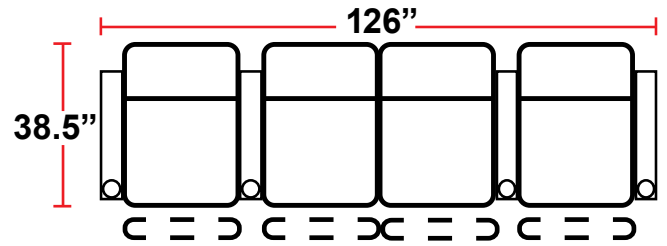

DIMENSIONS

- BACK HEIGHT FROM FLOOR: 44"
- SEAT WIDTH: 25"
- SEAT DEPTH: 21.75"
- SEAT HEIGHT: 19.5"
- ARM WIDTH: 7.25"(STRAIGHT)
- DEPTH: 38.5"
- DEPTH WHEN RECLINED: 67"
- SPACE NEEDED FOR RECLINE: 4-6"

3900 - TWO-ARM MANUAL RECLINER

- 38.5"D x 38.5"W x 44"H

5200 - RIGHT-FACING STRAIGHT ARM MANUAL RECLINER

- 38.5"D x 31.5"W x 44"H

5300 - LEFT-FACING STRAIGHT ARM MANUAL RECLINER

- 38.5"D x 31.5"W x 44"H

5400 - ARMLESS MANUAL RECLINER

- 38.5"D x 25"W x 44"H

Back Height: 44"

3900
Two-Arm Recliner
w/Manual Recline

5200
Right Straight Arm
w/Manual Recline

5300
Left Straight Arm
w/Manual Recline

5400
Armless Recliner
w/Manual Recline

Configuration A
Straight Row of 2

Configuration B
Straight Row of 3

Configuration C
Straight Row of 4

Configuration D
Straight Row of 4 with Loveseat

Configuration E
Standalone Loveseat

Configuration F
Row of 3, Loveseat Left

Configuration G
Row of 3, Loveseat Right