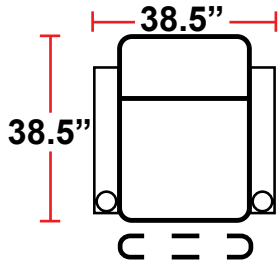

DIMENSIONS

- BACK HEIGHT FROM FLOOR: 44"
- SEAT WIDTH: 25"
- SEAT DEPTH: 21.75"
- SEAT HEIGHT: 19.5"
- ARM WIDTH: 7.25"(STRAIGHT)
- DEPTH: 38.5"
- DEPTH WHEN RECLINED: 67"
- SPACE NEEDED FOR RECLINE: 4-6"

3900 - TWO-ARM MANUAL RECLINER

- 38.5"D x 38.5"W x 44"H

5200 - RIGHT-FACING STRAIGHT ARM MANUAL RECLINER

- 38.5"D x 31.5"W x 44"H

5300 - LEFT-FACING STRAIGHT ARM MANUAL RECLINER

- 38.5"D x 31.5"W x 44"H

5400 - ARMLESS MANUAL RECLINER

- 38.5"D x 25"W x 44"H

Back Height: 44"

3900
Two-Arm Recliner
w/Manual Recline

5200
Right Straight Arm
w/Manual Recline

5300
Left Straight Arm
w/Manual Recline

5400
Armless Recliner
w/Manual Recline

Configuration A
Straight Row of 2