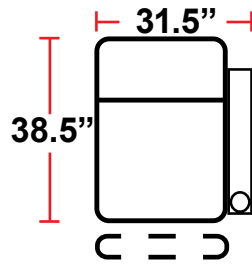

DIMENSIONS

- BACK HEIGHT FROM FLOOR: 44"
- SEAT WIDTH: 25"
- SEAT DEPTH: 21.75"
- SEAT HEIGHT: 19.5"
- ARM WIDTH: 7.25"(STRAIGHT)
- DEPTH: 38.5"
- DEPTH WHEN RECLINED: 67"
- SPACE NEEDED FOR RECLINE: 4-6"

3900 - TWO-ARM MANUAL RECLINER

- 38.5"D x 38.5"W x 44"H

5200 - RIGHT-FACING STRAIGHT ARM MANUAL RECLINER

- 38.5"D x 31.5"W x 44"H

5300 - LEFT-FACING STRAIGHT ARM MANUAL RECLINER

- 38.5"D x 31.5"W x 44"H

5400 - ARMLESS MANUAL RECLINER

- 38.5"D x 25"W x 44"H

Back Height: 44"

3900
Two-Arm Recliner
w/Manual Recline

5200
Right Straight Arm
w/Manual Recline

5300
Left Straight Arm
w/Manual Recline

5400
Armless Recliner
w/Manual Recline

Configuration A
Straight Row of 2