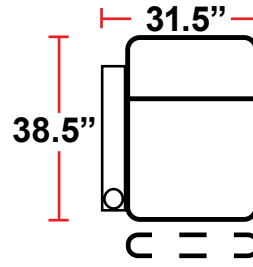

DIMENSIONS

- BACK HEIGHT FROM FLOOR: 44"
- SEAT WIDTH: 25"
- SEAT DEPTH: 21.75"
- SEAT HEIGHT: 19.5"
- ARM WIDTH: 7.25"(STRAIGHT)
- DEPTH: 38.5"
- DEPTH WHEN RECLINED: 67"
- SPACE NEEDED FOR RECLINE: 4-6"

3900 - TWO-ARM MANUAL RECLINER

- 38.5"D x 38.5"W x 44"H

5200 - RIGHT-FACING STRAIGHT ARM MANUAL RECLINER

- 38.5"D x 31.5"W x 44"H

5300 - LEFT-FACING STRAIGHT ARM MANUAL RECLINER

- 38.5"D x 31.5"W x 44"H

5400 - ARMLESS MANUAL RECLINER

- 38.5"D x 25"W x 44"H

Back Height: 44"

3900
Two-Arm Recliner
w/Manual Recline

5200
Right Straight Arm
w/Manual Recline

5300
Left Straight Arm
w/Manual Recline

5400
Armless Recliner
w/Manual Recline

Configuration A
Straight Row of 2

Configuration B
Straight Row of 3

Configuration C
Straight Row of 4

Configuration D
Straight Row of 4 with Loveseat

Configuration E
Standalone Loveseat

Configuration F
Row of 3, Loveseat Left

Configuration G
Row of 3, Loveseat Right