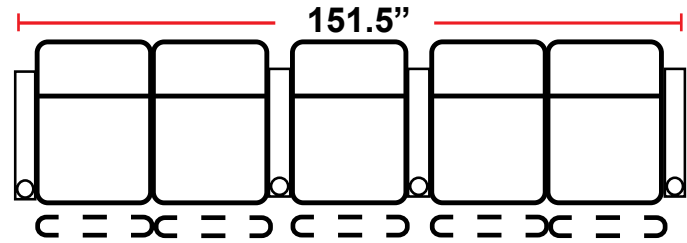

Configuration N
Straight Row of 5 Captain Chair w/Loveseat