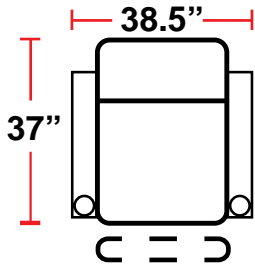

### DIMENSIONS

- BACK HEIGHT FROM FLOOR: 45"
- SEAT WIDTH: 24.5"
- SEAT DEPTH: 22.5"
- SEAT HEIGHT: 22"
- ARM WIDTH: 7"
- DEPTH: 37"
- DEPTH WHEN FULLY RECLINED: 67"
- SPACE NEEDED FOR RECLINE: 6-8"

#### 5201 - RIGHT-FACING STRAIGHT ARM POWER RECLINER

- 37"D x 31.5"W x 45"H

#### 5301 - RIGHT-FACING STRAIGHT ARM POWER RECLINER

- 37"D x 31.5"W x 45"H

#### 5401 - ARMLESS MANUAL/POWER RECLINER

- 37"D x 24.5"W x 45"H

Back Height: 45"

**3901**  
Two-Arm Recliner  
w/Power Recline

**5201**  
Right Straight Arm  
w/Power Recline

**5301**  
Left Straight Arm  
w/Power Recline