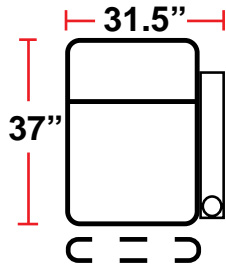

### DIMENSIONS

- BACK HEIGHT FROM FLOOR: 45"
- SEAT WIDTH: 24.5"
- SEAT DEPTH: 22.5"
- SEAT HEIGHT: 22"
- ARM WIDTH: 7"
- DEPTH: 37"
- DEPTH WHEN FULLY RECLINED: 67"
- SPACE NEEDED FOR RECLINE: 6-8"

#### 5201 - RIGHT-FACING STRAIGHT ARM POWER RECLINER

- 37"D x 31.5"W x 45"H

#### 5301 - RIGHT-FACING STRAIGHT ARM POWER RECLINER

- 37"D x 31.5"W x 45"H

#### 5401 - ARMLESS MANUAL/POWER RECLINER

- 37"D x 24.5"W x 45"H

Back Height: 45"

**3901**  
Two-Arm Recliner  
w/Power Recline

**5201**  
Right Straight Arm  
w/Power Recline

**5301**  
Left Straight Arm  
w/Power Recline