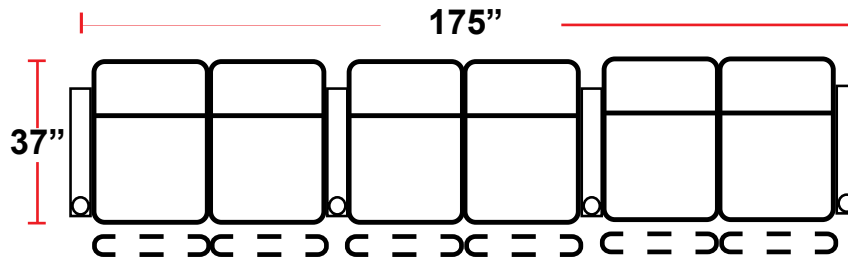

Configuration M
Row of 6 Triple Loveseats