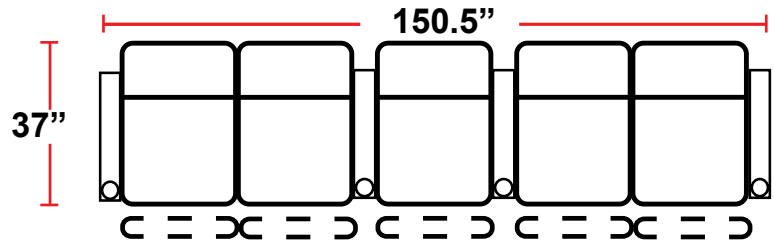

Configuration L
Row of 5 Captain Chair w/Loveseat