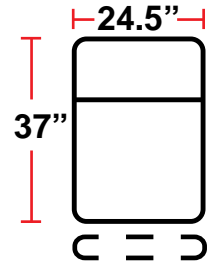

### DIMENSIONS

- BACK HEIGHT FROM FLOOR: 45"
- SEAT WIDTH: 24.5"
- SEAT DEPTH: 22.5"
- SEAT HEIGHT: 22"
- ARM WIDTH: 7"
- DEPTH: 37"
- DEPTH WHEN FULLY RECLINED: 67"
- SPACE NEEDED FOR RECLINE: 6-8"

#### 5201 - RIGHT-FACING STRAIGHT ARM POWER RECLINER

- 37"D x 31.5"W x 45"H

#### 5301 - RIGHT-FACING STRAIGHT ARM POWER RECLINER

- 37"D x 31.5"W x 45"H

#### 5401 - ARMLESS MANUAL/POWER RECLINER

- 37"D x 24.5"W x 45"H

Back Height: 45"

**3901**  
Two-Arm Recliner  
w/Power Recline

**5201**  
Right Straight Arm  
w/Power Recline

**5301**  
Left Straight Arm  
w/Power Recline