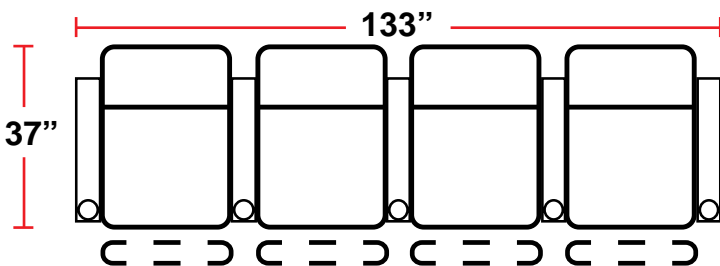

Configuration G
Row of 4