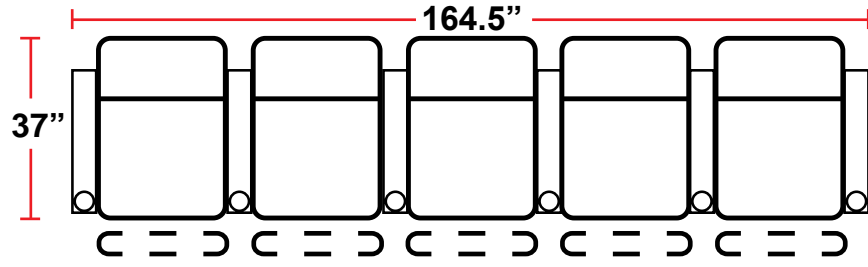

#### 5201 - RIGHT-FACING STRAIGHT ARM POWER RECLINER

- 37"D x 31.5"W x 45"H

#### 5301 - RIGHT-FACING STRAIGHT ARM POWER RECLINER

- 37"D x 31.5"W x 45"H

#### 5401 - ARMLESS MANUAL/POWER RECLINER

- 37"D x 24.5"W x 45"H

Back Height: 45"

**3901**  
Two-Arm Recliner  
w/Power Recline

**5201**  
Right Straight Arm  
w/Power Recline

**5301**  
Left Straight Arm  
w/Power Recline

**Configuration F**  
Row of 3 Sofa

**Configuration G**  
Row of 4

**Configuration H**  
Row of 4 with Loveseat

Back Height: 45"

**Configuration I**  
Row of 4 Double Loveseat

**Configuration J**  
Row of 5