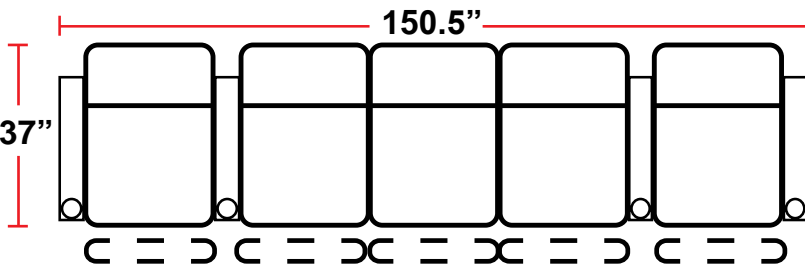

#### 5201 - RIGHT-FACING STRAIGHT ARM POWER RECLINER

- 37"D x 31.5"W x 45"H

#### 5301 - RIGHT-FACING STRAIGHT ARM POWER RECLINER

- 37"D x 31.5"W x 45"H

#### 5401 - ARMLESS MANUAL/POWER RECLINER

- 37"D x 24.5"W x 45"H

Back Height: 45"

**3901**  
Two-Arm Recliner  
w/Power Recline

**5201**  
Right Straight Arm  
w/Power Recline

**5301**  
Left Straight Arm  
w/Power Recline

**Configuration F**  
Row of 3 Sofa

**Configuration G**  
Row of 4

**Configuration H**  
Row of 4 with Loveseat

Back Height: 45"

**Configuration I**  
Row of 4 Double Loveseat

**Configuration J**  
Row of 5