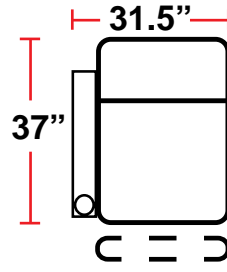

### DIMENSIONS

- BACK HEIGHT FROM FLOOR: 45"
- SEAT WIDTH: 24.5"
- SEAT DEPTH: 22.5"
- SEAT HEIGHT: 22"
- ARM WIDTH: 7"
- DEPTH: 37"
- DEPTH WHEN FULLY RECLINED: 67"
- SPACE NEEDED FOR RECLINE: 6-8"

#### 5201 - RIGHT-FACING STRAIGHT ARM POWER RECLINER

- 37"D x 31.5"W x 45"H

#### 5301 - RIGHT-FACING STRAIGHT ARM POWER RECLINER

- 37"D x 31.5"W x 45"H

#### 5401 - ARMLESS MANUAL/POWER RECLINER

- 37"D x 24.5"W x 45"H

Back Height: 45"

**3901**  
Two-Arm Recliner  
w/Power Recline

**5201**  
Right Straight Arm  
w/Power Recline

**5301**  
Left Straight Arm  
w/Power Recline