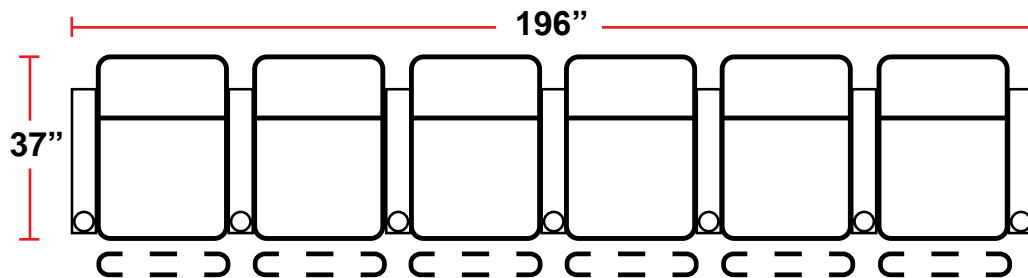

Configuration N
Row of 6