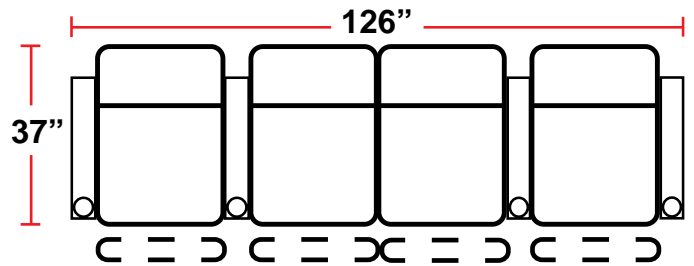

Configuration H
Row of 4 with Loveseat