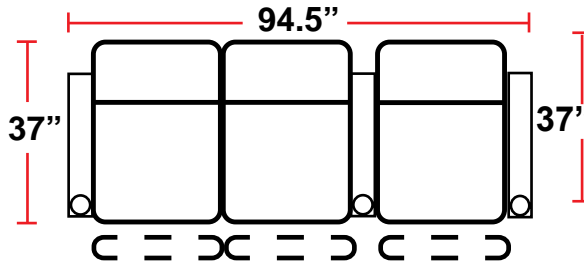

#### 5201 - RIGHT-FACING STRAIGHT ARM POWER RECLINER

- 37"D x 31.5"W x 45"H

#### 5301 - RIGHT-FACING STRAIGHT ARM POWER RECLINER

- 37"D x 31.5"W x 45"H

#### 5401 - ARMLESS MANUAL/POWER RECLINER

- 37"D x 24.5"W x 45"H

Back Height: 45"

**3901**  
Two-Arm Recliner  
w/Power Recline

**5201**  
Right Straight Arm  
w/Power Recline

**5301**  
Left Straight Arm  
w/Power Recline

**5401**  
Armless Recliner  
w/Power Recline

**Configuration A**  
Row of 2

**Configuration B**  
Loveseat

**Configuration C**  
Row of 3

**Configuration D**  
Row of 3 Right Loveseat

**Configuration E**  
Row of 3 Left Loveseat