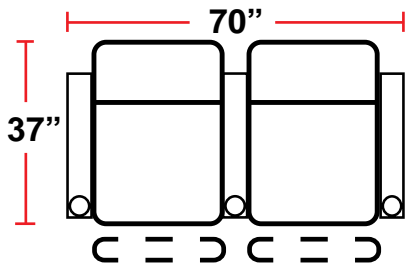

Configuration A
Row of 2