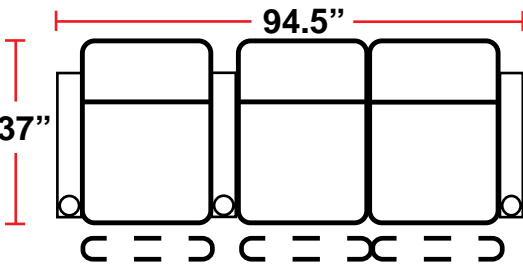

#### 5201 - RIGHT-FACING STRAIGHT ARM POWER RECLINER

- 37"D x 31.5"W x 45"H

#### 5301 - RIGHT-FACING STRAIGHT ARM POWER RECLINER

- 37"D x 31.5"W x 45"H

#### 5401 - ARMLESS MANUAL/POWER RECLINER

- 37"D x 24.5"W x 45"H

Back Height: 45"

**3901**  
Two-Arm Recliner  
w/Power Recline

**5201**  
Right Straight Arm  
w/Power Recline

**5301**  
Left Straight Arm  
w/Power Recline

**5401**  
Armless Recliner  
w/Power Recline

**Configuration A**  
Row of 2

**Configuration B**  
Loveseat

**Configuration C**  
Row of 3

**Configuration D**  
Row of 3 Right Loveseat

**Configuration E**  
Row of 3 Left Loveseat