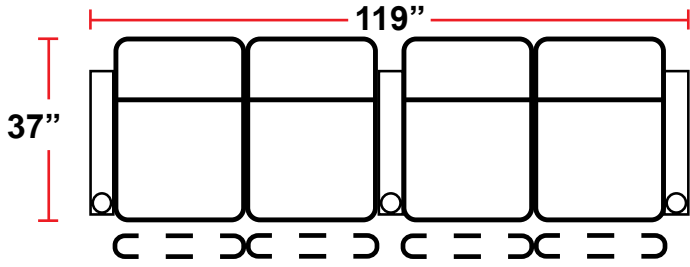

#### 5201 - RIGHT-FACING STRAIGHT ARM POWER RECLINER

- 37"D x 31.5"W x 45"H

#### 5301 - RIGHT-FACING STRAIGHT ARM POWER RECLINER

- 37"D x 31.5"W x 45"H

#### 5401 - ARMLESS MANUAL/POWER RECLINER

- 37"D x 24.5"W x 45"H

Back Height: 45"

**3901**  
Two-Arm Recliner  
w/Power Recline

**5201**  
Right Straight Arm  
w/Power Recline

**5301**  
Left Straight Arm  
w/Power Recline

**Configuration F**  
Row of 3 Sofa

**Configuration G**  
Row of 4

**Configuration H**  
Row of 4 with Loveseat

Back Height: 45"

**Configuration I**  
Row of 4 Double Loveseat

**Configuration J**  
Row of 5