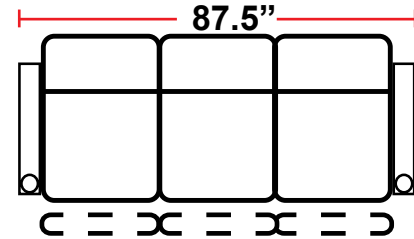

#### 5201 - RIGHT-FACING STRAIGHT ARM POWER RECLINER

- 37"D x 31.5"W x 45"H

#### 5301 - RIGHT-FACING STRAIGHT ARM POWER RECLINER

- 37"D x 31.5"W x 45"H

#### 5401 - ARMLESS MANUAL/POWER RECLINER

- 37"D x 24.5"W x 45"H

Back Height: 45"

**3901**  
Two-Arm Recliner  
w/Power Recline

**5201**  
Right Straight Arm  
w/Power Recline

**5301**  
Left Straight Arm  
w/Power Recline

**5401**  
Armless Recliner  
w/Power Recline

**Configuration A**  
Row of 2

**Configuration B**  
Loveseat

**Configuration C**  
Row of 3

**Configuration D**  
Row of 3 Right Loveseat

**Configuration E**  
Row of 3 Left Loveseat