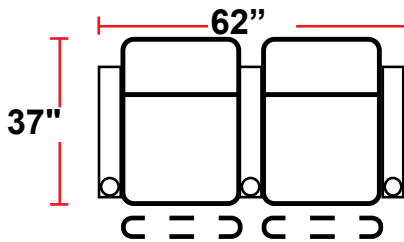

DIMENSIONS

- BACK HEIGHT FROM FLOOR (HEADREST DOWN): 43"
- BACK HEIGHT FROM FLOOR (HEADREST UP): 46.5"
- SEAT WIDTH: 23.5"
- SEAT DEPTH: 21.5"
- SEAT HEIGHT: 22"
- ARM WIDTH: 5"
- DEPTH: 37"
- DEPTH WHEN RECLINED: 66"

3906 - TWO-ARM POWER RECLINER

- 37"D x 33.5"W x 43"H

5206 - RIGHT-FACING STRAIGHT ARM POWER RECLINER

- 37"D x 28.5"W x 43"H

5306 - LEFT-FACING STRAIGHT ARM POWER RECLINER

- 37"D x 28.5"W x 43"H

5406 - ARMLESS POWER RECLINER

- 37"D x 23.5"W x 43"H

Back Height: 43"

3906
Two-Arm
Power Recliner

5206
Right Straight
Power Recliner

5306
Left Straight
Power Recliner

5406
Armless Power
Recliner

Configuration A
Power Row of 2

Configuration B
Power Row of 2 Loveseat

Configuration C
Power Row of 3

Configuration D
Power Row of 3,
Loveseat Left

Configuration E
Power Row of 3,
Loveseat Right

Configuration F
Power Row of 3 Sofa

Configuration G
Power Row of 4

Configuration H
Power Row of 4 with Center Loveseat