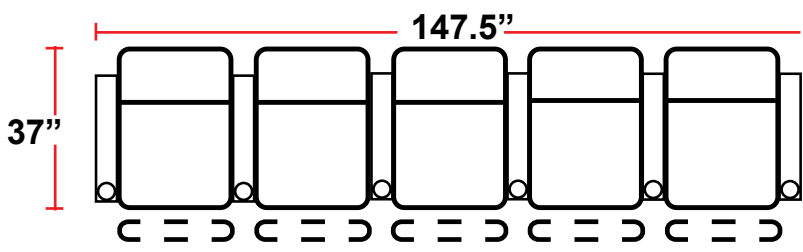

3906 - TWO-ARM POWER RECLINER

- 37"D x 33.5"W x 43"H

5206 - RIGHT-FACING STRAIGHT ARM POWER RECLINER

- 37"D x 28.5"W x 43"H

5306 - LEFT-FACING STRAIGHT ARM POWER RECLINER

- 37"D x 28.5"W x 43"H

5406 - ARMLESS POWER RECLINER

- 37"D x 23.5"W x 43"H

Back Height: 43"

3906
Two-Arm
Power Recliner

5206
Right Straight
Power Recliner

5306
Left Straight
Power Recliner

5406
Armless Power
Recliner

Configuration A
Power Row of 2

Configuration B
Power Row of 2 Loveseat

Configuration C
Power Row of 3

Configuration D
Power Row of 3,
Loveseat Left

Configuration E
Power Row of 3,
Loveseat Right

Configuration F
Power Row of 3 Sofa

Configuration G
Power Row of 4

Configuration H
Power Row of 4 with Center Loveseat

Back Height: 43"

Configuration I
 Power Row of 4 Double Loveseat

Configuration J
 Power Row of 4 Sofa

Configuration K
 Power Row of 5

Configuration L
 Power Row of 5 w/Sofa

Configuration M
 Power Row of 5 Double Loveseat
 Captain's Chair