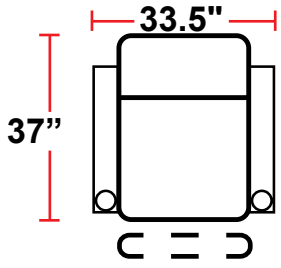

DIMENSIONS

- BACK HEIGHT FROM FLOOR (HEADREST DOWN): 43"
- BACK HEIGHT FROM FLOOR (HEADREST UP): 46.5"
- SEAT WIDTH: 23.5"
- SEAT DEPTH: 21.5"
- SEAT HEIGHT: 22"
- ARM WIDTH: 5"
- DEPTH: 37"
- DEPTH WHEN RECLINED: 66"

3906 - TWO-ARM POWER RECLINER

- 37"D x 33.5"W x 43"H

5206 - RIGHT-FACING STRAIGHT ARM POWER RECLINER

- 37"D x 28.5"W x 43"H

5306 - LEFT-FACING STRAIGHT ARM POWER RECLINER

- 37"D x 28.5"W x 43"H

5406 - ARMLESS POWER RECLINER

- 37"D x 23.5"W x 43"H

Back Height: 43"

3906
Two-Arm
Power Recliner

5206
Right Straight
Power Recliner

5306
Left Straight
Power Recliner

5406
Armless Power
Recliner

Configuration A
Power Row of 2

Configuration B
Power Row of 2 Loveseat

Back Height: 43"

Configuration I
 Power Row of 4 Double Loveseat

Configuration J
 Power Row of 4 Sofa

Configuration K
 Power Row of 5

Configuration L
 Power Row of 5 w/Sofa

Configuration M
 Power Row of 5 Double Loveseat
 Captain's Chair