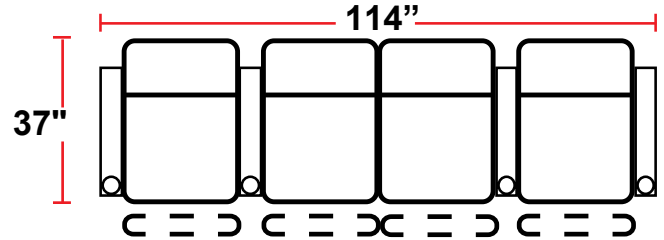

3906 - TWO-ARM POWER RECLINER

- 37"D x 33.5"W x 43"H

5206 - RIGHT-FACING STRAIGHT ARM POWER RECLINER

- 37"D x 28.5"W x 43"H

5306 - LEFT-FACING STRAIGHT ARM POWER RECLINER

- 37"D x 28.5"W x 43"H

5406 - ARMLESS POWER RECLINER

- 37"D x 23.5"W x 43"H

Back Height: 43"

3906
Two-Arm
Power Recliner

5206
Right Straight
Power Recliner

5306
Left Straight
Power Recliner

5406
Armless Power
Recliner

Configuration A
Power Row of 2

Configuration B
Power Row of 2 Loveseat

Configuration C
Power Row of 3

Configuration D
Power Row of 3,
Loveseat Left

Configuration E
Power Row of 3,
Loveseat Right

Configuration F
Power Row of 3 Sofa

Configuration G
Power Row of 4

Configuration H
Power Row of 4 with Center Loveseat

Back Height: 43"

Configuration I
 Power Row of 4 Double Loveseat

Configuration J
 Power Row of 4 Sofa

Configuration K
 Power Row of 5

Configuration L
 Power Row of 5 w/Sofa

Configuration M
 Power Row of 5 Double Loveseat
 Captain's Chair