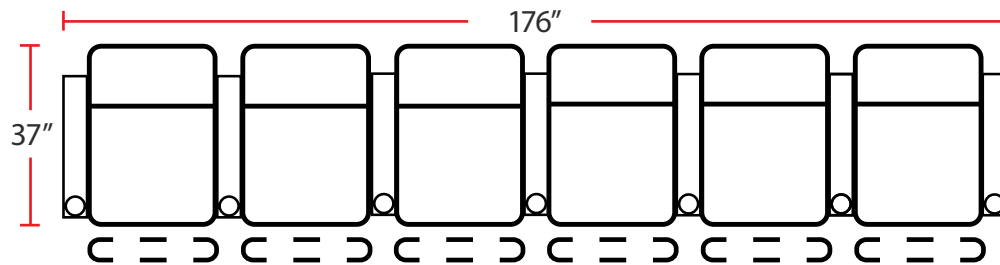

3901 - TWO-ARM POWER RECLINER

- 37"D x 33.5"W x 42"H

5201 - RIGHT-FACING STRAIGHT ARM POWER RECLINER

- 37"D x 28.5"W x 42"H

5301 - LEFT-FACING STRAIGHT ARM POWER RECLINER

- 37"D x 28.5"W x 42"H

5401 - ARMLESS POWER RECLINER

Back Height: 42"

Configuration H

Power Straight Row of 4 with Double Loveseat

Configuration I

Power Straight Row of 5 with Center Sofa

Configuration J

Power Straight Row of 5

Configuration K