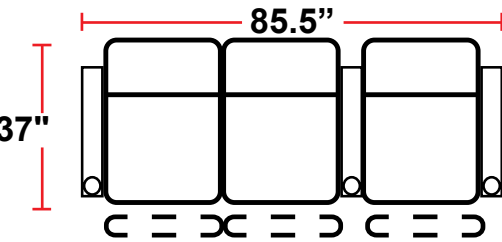

DIMENSIONS

- BACK HEIGHT FROM FLOOR (HEADREST DOWN): 43"
- BACK HEIGHT FROM FLOOR (HEADREST UP): 46.5"
- SEAT WIDTH: 23.5"
- SEAT DEPTH: 21.5"
- SEAT HEIGHT: 22"
- ARM WIDTH: 5"
- DEPTH: 37"
- DEPTH WHEN RECLINED: 66"

3906 - TWO-ARM POWER RECLINER

- 37"D x 33.5"W x 43"H

5206 - RIGHT-FACING STRAIGHT ARM POWER RECLINER

- 37"D x 28.5"W x 43"H

5306 - LEFT-FACING STRAIGHT ARM POWER RECLINER

- 37"D x 28.5"W x 43"H

5406 - ARMLESS POWER RECLINER

- 37"D x 23.5"W x 43"H

Back Height: 43"

3906
Two-Arm
Power Recliner

5206
Right Straight
Power Recliner

5306
Left Straight
Power Recliner

5406
Armless Power
Recliner

Configuration A
Power Row of 2

Configuration B
Power Row of 2 Loveseat

Configuration C
Power Row of 3

Configuration D
Power Row of 3,
Loveseat Left

Configuration E
Power Row of 3,
Loveseat Right

Configuration F
Power Row of 3 Sofa

Configuration G
Power Row of 4

Configuration H
Power Row of 4 with Center Loveseat