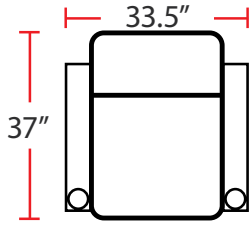

DIMENSIONS

- BACK HEIGHT FROM FLOOR (HEADREST DOWN): 43.5"
- BACK HEIGHT FROM FLOOR (HEADREST UP): 46.5"
- SEAT WIDTH: 23.5"
- SEAT DEPTH: 21.5"
- SEAT HEIGHT: 22"
- ARM WIDTH: 5"
- DEPTH: 37"
- DEPTH WHEN RECLINED: 66"

3901 - TWO-ARM POWER RECLINER

- 37"D x 33.5"W x 42"H

5201 - RIGHT-FACING STRAIGHT ARM POWER RECLINER

- 37"D x 28.5"W x 42"H

5301 - LEFT-FACING STRAIGHT ARM POWER RECLINER

- 37"D x 28.5"W x 42"H

5401 - ARMLESS POWER RECLINER

- 37"D x 23.5"W x 42"H

Back Height: 42"

3901

Two-Arm
Power Recliner

5201

Right Straight
Power Recliner

5301

Left Straight
Power Recliner

Back Height: 42"

Configuration H

Power Straight Row of 4 with Double Loveseat

Configuration I

Power Straight Row of 5 with Center Sofa

Configuration J

Power Straight Row of 5

Configuration K