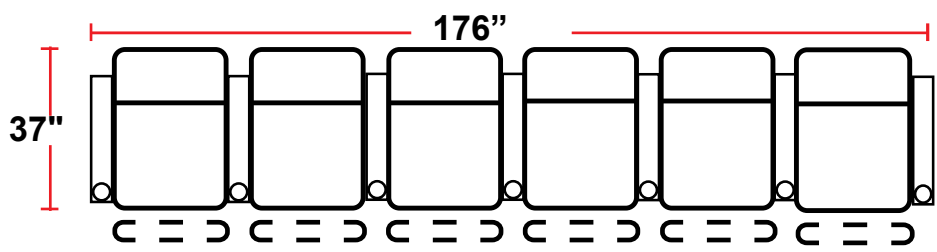

3906 - TWO-ARM POWER RECLINER

- 37"D x 33.5"W x 43"H

5206 - RIGHT-FACING STRAIGHT ARM POWER RECLINER

- 37"D x 28.5"W x 43"H

5306 - LEFT-FACING STRAIGHT ARM POWER RECLINER

- 37"D x 28.5"W x 43"H

5406 - ARMLESS POWER RECLINER

- 37"D x 23.5"W x 43"H

Back Height: 43"

3906
Two-Arm
Power Recliner

5206
Right Straight
Power Recliner

5306
Left Straight
Power Recliner

5406
Armless Power
Recliner

Configuration A
Power Row of 2

Configuration B
Power Row of 2 Loveseat

Back Height: 43"

Configuration I
 Power Row of 4 Double Loveseat

Configuration J
 Power Row of 4 Sofa

Configuration K
 Power Row of 5

Configuration L
 Power Row of 5 w/Sofa

Configuration M
 Power Row of 5 Double Loveseat
 Captain's Chair

Configuration N
 Power Row of 6

Configuration O
 Power Row of 6 Triple Loveseats