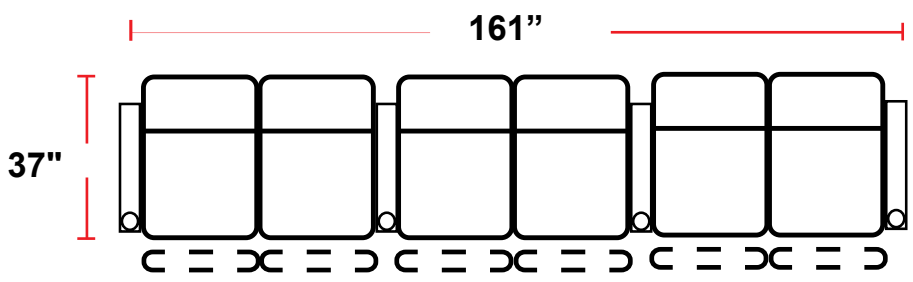

Configuration O
Power Row of 6 Triple Loveseats