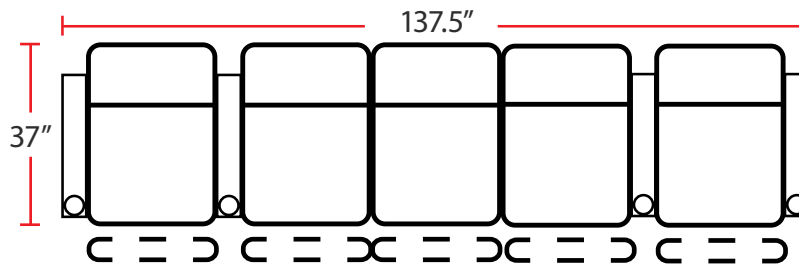

Configuration I

Power Straight Row of 5 with Center Sofa