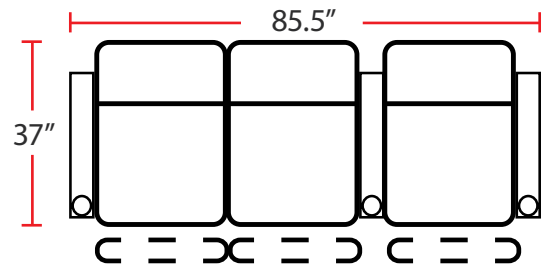

DIMENSIONS

- BACK HEIGHT FROM FLOOR (HEADREST DOWN): 43.5"
- BACK HEIGHT FROM FLOOR (HEADREST UP): 46.5"
- SEAT WIDTH: 23.5"
- SEAT DEPTH: 21.5"
- SEAT HEIGHT: 22"
- ARM WIDTH: 5"
- DEPTH: 37"
- DEPTH WHEN RECLINED: 66"

3901 - TWO-ARM POWER RECLINER

- 37"D x 33.5"W x 42"H

5201 - RIGHT-FACING STRAIGHT ARM POWER RECLINER

- 37"D x 28.5"W x 42"H

5301 - LEFT-FACING STRAIGHT ARM POWER RECLINER

- 37"D x 28.5"W x 42"H

5401 - ARMLESS POWER RECLINER

- 37"D x 23.5"W x 42"H

Back Height: 42"

3901

Two-Arm
Power Recliner

5201

Right Straight
Power Recliner

5301

Left Straight
Power Recliner

Configuration D

Power Straight Row of 4 with Center Loveseat

Configuration E

Power Loveseat

Configuration F

Power Row of 3 Right Loveseat

Configuration G

Power Row of 3 Left Loveseat