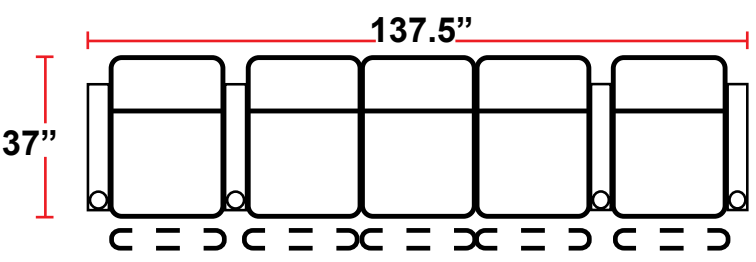

3906 - TWO-ARM POWER RECLINER

- 37"D x 33.5"W x 43"H

5206 - RIGHT-FACING STRAIGHT ARM POWER RECLINER

- 37"D x 28.5"W x 43"H

5306 - LEFT-FACING STRAIGHT ARM POWER RECLINER

- 37"D x 28.5"W x 43"H

5406 - ARMLESS POWER RECLINER

- 37"D x 23.5"W x 43"H

Back Height: 43"

3906
Two-Arm
Power Recliner

5206
Right Straight
Power Recliner

5306
Left Straight
Power Recliner

5406
Armless Power
Recliner

Configuration A
Power Row of 2

Configuration B
Power Row of 2 Loveseat

Back Height: 43"

Configuration I
 Power Row of 4 Double Loveseat

Configuration J
 Power Row of 4 Sofa

Configuration K
 Power Row of 5

Configuration L
 Power Row of 5 w/Sofa

Configuration M
 Power Row of 5 Double Loveseat
 Captain's Chair

Configuration N
 Power Row of 6

Configuration O
 Power Row of 6 Triple Loveseats