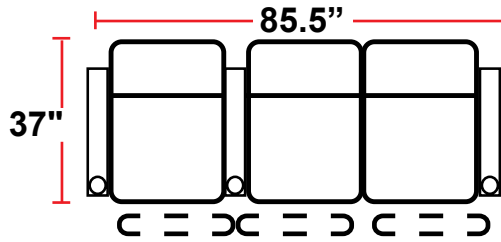

DIMENSIONS

- BACK HEIGHT FROM FLOOR (HEADREST DOWN): 43"
- BACK HEIGHT FROM FLOOR (HEADREST UP): 46.5"
- SEAT WIDTH: 23.5"
- SEAT DEPTH: 21.5"
- SEAT HEIGHT: 22"
- ARM WIDTH: 5"
- DEPTH: 37"
- DEPTH WHEN RECLINED: 66"

3906 - TWO-ARM POWER RECLINER

- 37"D x 33.5"W x 43"H

5206 - RIGHT-FACING STRAIGHT ARM POWER RECLINER

- 37"D x 28.5"W x 43"H

5306 - LEFT-FACING STRAIGHT ARM POWER RECLINER

- 37"D x 28.5"W x 43"H

5406 - ARMLESS POWER RECLINER

- 37"D x 23.5"W x 43"H

Back Height: 43"

3906
Two-Arm
Power Recliner

5206
Right Straight
Power Recliner

5306
Left Straight
Power Recliner

5406
Armless Power
Recliner

Configuration A
Power Row of 2

Configuration B
Power Row of 2 Loveseat

Configuration C
Power Row of 3

Configuration D
Power Row of 3,
Loveseat Left

Configuration E
Power Row of 3,
Loveseat Right

Configuration F
Power Row of 3 Sofa

Configuration G
Power Row of 4

Configuration H
Power Row of 4 with Center Loveseat