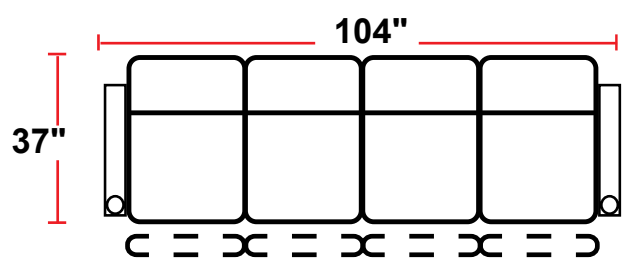

Configuration J
Power Row of 4 Sofa