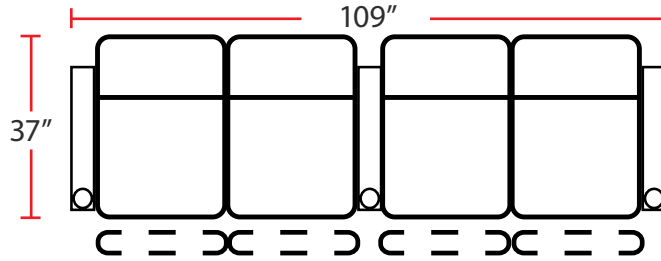

Back Height: 42"

Configuration H

Power Straight Row of 4 with Double Loveseat