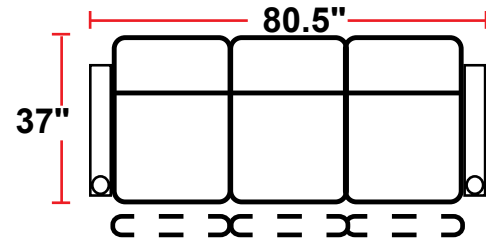

DIMENSIONS

- BACK HEIGHT FROM FLOOR (HEADREST DOWN): 43"
- BACK HEIGHT FROM FLOOR (HEADREST UP): 46.5"
- SEAT WIDTH: 23.5"
- SEAT DEPTH: 21.5"
- SEAT HEIGHT: 22"
- ARM WIDTH: 5"
- DEPTH: 37"
- DEPTH WHEN RECLINED: 66"

3906 - TWO-ARM POWER RECLINER

- 37"D x 33.5"W x 43"H

5206 - RIGHT-FACING STRAIGHT ARM POWER RECLINER

- 37"D x 28.5"W x 43"H

5306 - LEFT-FACING STRAIGHT ARM POWER RECLINER

- 37"D x 28.5"W x 43"H

5406 - ARMLESS POWER RECLINER

- 37"D x 23.5"W x 43"H

Back Height: 43"

3906
Two-Arm
Power Recliner

5206
Right Straight
Power Recliner

5306
Left Straight
Power Recliner

5406
Armless Power
Recliner

Configuration A
Power Row of 2

Configuration B
Power Row of 2 Loveseat

Configuration C
Power Row of 3

Configuration D
Power Row of 3,
Loveseat Left

Configuration E
Power Row of 3,
Loveseat Right

Configuration F
Power Row of 3 Sofa

Configuration G
Power Row of 4

Configuration H
Power Row of 4 with Center Loveseat