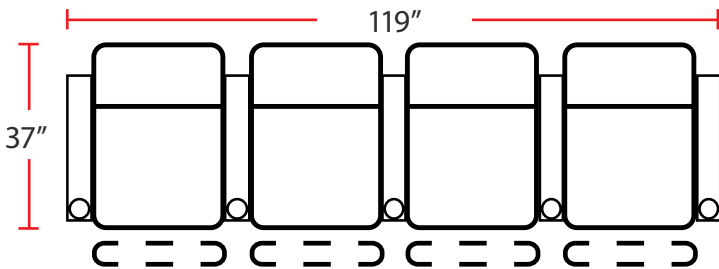

3901 - TWO-ARM POWER RECLINER

- 37"D x 33.5"W x 42"H

5201 - RIGHT-FACING STRAIGHT ARM POWER RECLINER

- 37"D x 28.5"W x 42"H

5301 - LEFT-FACING STRAIGHT ARM POWER RECLINER

- 37"D x 28.5"W x 42"H

5401 - ARMLESS POWER RECLINER

- 37"D x 23.5"W x 42"H

Back Height: 42"

3901

Two-Arm
Power Recliner

5201

Right Straight
Power Recliner

5301

Left Straight
Power Recliner

5401

Armless
Power Recliner

Configuration A

Power Straight Row of 2

Configuration B

Power Straight Row of 3

Configuration C

Power Straight Row of 4

Configuration D

Power Straight Row of 4 with Center Loveseat

Configuration E

Power Loveseat

Configuration F

Power Row of 3 Right Loveseat

Configuration G

Power Row of 3 Left Loveseat