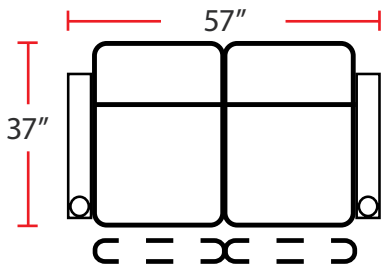

Configuration E

Power Loveseat