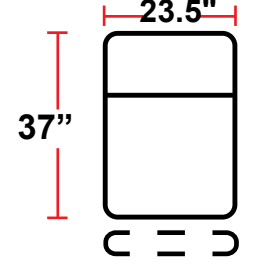

DIMENSIONS

- BACK HEIGHT FROM FLOOR (HEADREST DOWN): 43"
- BACK HEIGHT FROM FLOOR (HEADREST UP): 46.5"
- SEAT WIDTH: 23.5"
- SEAT DEPTH: 21.5"
- SEAT HEIGHT: 22"
- ARM WIDTH: 5"
- DEPTH: 37"
- DEPTH WHEN RECLINED: 66"

3906 - TWO-ARM POWER RECLINER

- 37"D x 33.5"W x 43"H

5206 - RIGHT-FACING STRAIGHT ARM POWER RECLINER

- 37"D x 28.5"W x 43"H

5306 - LEFT-FACING STRAIGHT ARM POWER RECLINER

- 37"D x 28.5"W x 43"H

5406 - ARMLESS POWER RECLINER

- 37"D x 23.5"W x 43"H

Back Height: 43"

3906
Two-Arm
Power Recliner

5206
Right Straight
Power Recliner

5306
Left Straight
Power Recliner

5406
Armless Power
Recliner

Configuration A
Power Row of 2

Configuration B
Power Row of 2 Loveseat

Configuration C
Power Row of 3

Configuration D
Power Row of 3,
Loveseat Left

Configuration E
Power Row of 3,
Loveseat Right

Configuration F
Power Row of 3 Sofa

Configuration G
Power Row of 4

Configuration H
Power Row of 4 with Center Loveseat