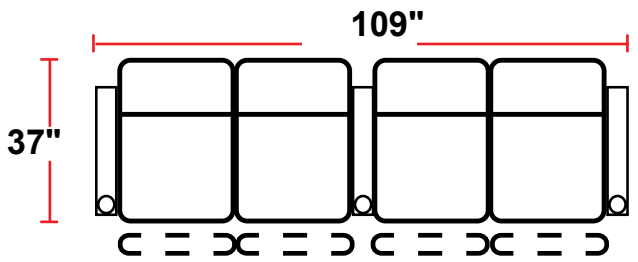

Back Height: 43"

Configuration I
Power Row of 4 Double Loveseat