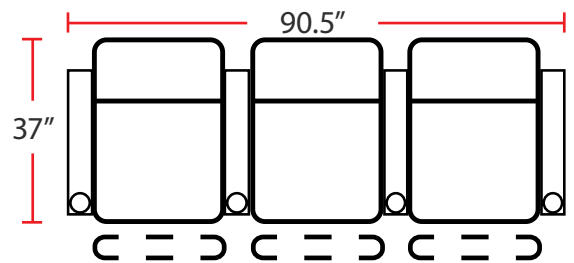

DIMENSIONS

- BACK HEIGHT FROM FLOOR (HEADREST DOWN): 43.5"
- BACK HEIGHT FROM FLOOR (HEADREST UP): 46.5"
- SEAT WIDTH: 23.5"
- SEAT DEPTH: 21.5"
- SEAT HEIGHT: 22"
- ARM WIDTH: 5"
- DEPTH: 37"
- DEPTH WHEN RECLINED: 66"

3901 - TWO-ARM POWER RECLINER

- 37"D x 33.5"W x 42"H

5201 - RIGHT-FACING STRAIGHT ARM POWER RECLINER

- 37"D x 28.5"W x 42"H

5301 - LEFT-FACING STRAIGHT ARM POWER RECLINER

- 37"D x 28.5"W x 42"H

5401 - ARMLESS POWER RECLINER

- 37"D x 23.5"W x 42"H

Back Height: 42"

3901

Two-Arm
Power Recliner

5201

Right Straight
Power Recliner

5301

Left Straight
Power Recliner

5401

Armless
Power Recliner

Configuration A

Power Straight Row of 2

Configuration B

Power Straight Row of 3

Configuration C

Power Straight Row of 4