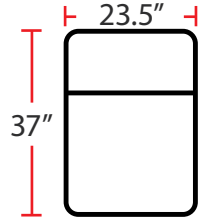

DIMENSIONS

- BACK HEIGHT FROM FLOOR (HEADREST DOWN): 43.5"
- BACK HEIGHT FROM FLOOR (HEADREST UP): 46.5"
- SEAT WIDTH: 23.5"
- SEAT DEPTH: 21.5"
- SEAT HEIGHT: 22"
- ARM WIDTH: 5"
- DEPTH: 37"
- DEPTH WHEN RECLINED: 66"

3901 - TWO-ARM POWER RECLINER

- 37"D x 33.5"W x 42"H

5201 - RIGHT-FACING STRAIGHT ARM POWER RECLINER

- 37"D x 28.5"W x 42"H

5301 - LEFT-FACING STRAIGHT ARM POWER RECLINER

- 37"D x 28.5"W x 42"H

5401 - ARMLESS POWER RECLINER

- 37"D x 23.5"W x 42"H

Back Height: 42"

3901

Two-Arm
Power Recliner

5201

Right Straight
Power Recliner

5301

Left Straight
Power Recliner

Back Height: 42"

Configuration H

Power Straight Row of 4 with Double Loveseat

Configuration I

Power Straight Row of 5 with Center Sofa

Configuration J

Power Straight Row of 5

Configuration K