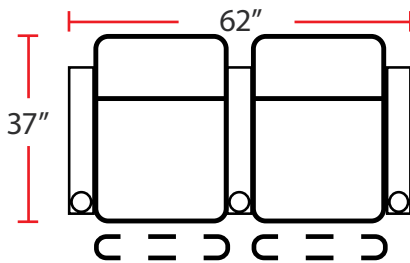

DIMENSIONS

- BACK HEIGHT FROM FLOOR (HEADREST DOWN): 43.5"
- BACK HEIGHT FROM FLOOR (HEADREST UP): 46.5"
- SEAT WIDTH: 23.5"
- SEAT DEPTH: 21.5"
- SEAT HEIGHT: 22"
- ARM WIDTH: 5"
- DEPTH: 37"
- DEPTH WHEN RECLINED: 66"

3901 - TWO-ARM POWER RECLINER

- 37"D x 33.5"W x 42"H

5201 - RIGHT-FACING STRAIGHT ARM POWER RECLINER

- 37"D x 28.5"W x 42"H

5301 - LEFT-FACING STRAIGHT ARM POWER RECLINER

- 37"D x 28.5"W x 42"H

5401 - ARMLESS POWER RECLINER

- 37"D x 23.5"W x 42"H

Back Height: 42"

3901

Two-Arm
Power Recliner

5201

Right Straight
Power Recliner

5301

Left Straight
Power Recliner

5401

Armless
Power Recliner

Configuration A

Power Straight Row of 2

Configuration B

Power Straight Row of 3

Configuration C

Power Straight Row of 4