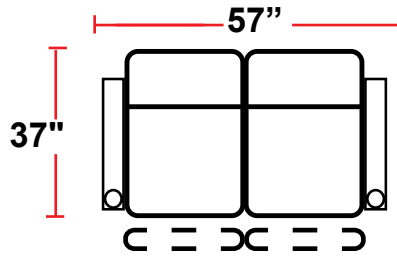

DIMENSIONS

- BACK HEIGHT FROM FLOOR (HEADREST DOWN): 43"
- BACK HEIGHT FROM FLOOR (HEADREST UP): 46.5"
- SEAT WIDTH: 23.5"
- SEAT DEPTH: 21.5"
- SEAT HEIGHT: 22"
- ARM WIDTH: 5"
- DEPTH: 37"
- DEPTH WHEN RECLINED: 66"

3906 - TWO-ARM POWER RECLINER

- 37"D x 33.5"W x 43"H

5206 - RIGHT-FACING STRAIGHT ARM POWER RECLINER

- 37"D x 28.5"W x 43"H

5306 - LEFT-FACING STRAIGHT ARM POWER RECLINER

- 37"D x 28.5"W x 43"H

5406 - ARMLESS POWER RECLINER

- 37"D x 23.5"W x 43"H

Back Height: 43"

3906
Two-Arm
Power Recliner

5206
Right Straight
Power Recliner

5306
Left Straight
Power Recliner

5406
Armless Power
Recliner

Configuration A
Power Row of 2

Configuration B
Power Row of 2 Loveseat

Configuration C
Power Row of 3

Configuration D
Power Row of 3,
Loveseat Left

Configuration E
Power Row of 3,
Loveseat Right

Configuration F
Power Row of 3 Sofa

Configuration G
Power Row of 4

Configuration H
Power Row of 4 with Center Loveseat