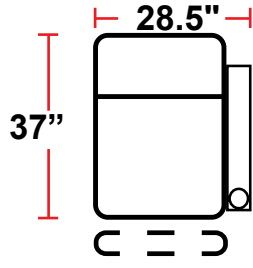

DIMENSIONS

- BACK HEIGHT FROM FLOOR (HEADREST DOWN): 43"
- BACK HEIGHT FROM FLOOR (HEADREST UP): 46.5"
- SEAT WIDTH: 23.5"
- SEAT DEPTH: 21.5"
- SEAT HEIGHT: 22"
- ARM WIDTH: 5"
- DEPTH: 37"
- DEPTH WHEN RECLINED: 66"

3906 - TWO-ARM POWER RECLINER

- 37"D x 33.5"W x 43"H

5206 - RIGHT-FACING STRAIGHT ARM POWER RECLINER

- 37"D x 28.5"W x 43"H

5306 - LEFT-FACING STRAIGHT ARM POWER RECLINER

- 37"D x 28.5"W x 43"H

5406 - ARMLESS POWER RECLINER

- 37"D x 23.5"W x 43"H

Back Height: 43"

3906
Two-Arm
Power Recliner

5206
Right Straight
Power Recliner

5306
Left Straight
Power Recliner

5406
Armless Power
Recliner

Configuration A
Power Row of 2

Configuration B
Power Row of 2 Loveseat

Back Height: 43"

Configuration I
 Power Row of 4 Double Loveseat

Configuration J
 Power Row of 4 Sofa

Configuration K
 Power Row of 5

Configuration L
 Power Row of 5 w/Sofa

Configuration M
 Power Row of 5 Double Loveseat
 Captain's Chair