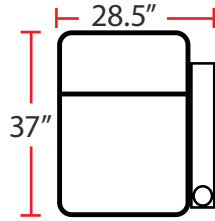

DIMENSIONS

- BACK HEIGHT FROM FLOOR (HEADREST DOWN): 43.5"
- BACK HEIGHT FROM FLOOR (HEADREST UP): 46.5"
- SEAT WIDTH: 23.5"
- SEAT DEPTH: 21.5"
- SEAT HEIGHT: 22"
- ARM WIDTH: 5"
- DEPTH: 37"
- DEPTH WHEN RECLINED: 66"

3901 - TWO-ARM POWER RECLINER

- 37"D x 33.5"W x 42"H

5201 - RIGHT-FACING STRAIGHT ARM POWER RECLINER

- 37"D x 28.5"W x 42"H

5301 - LEFT-FACING STRAIGHT ARM POWER RECLINER

- 37"D x 28.5"W x 42"H

5401 - ARMLESS POWER RECLINER

- 37"D x 23.5"W x 42"H

Back Height: 42"

3901

Two-Arm
Power Recliner

5201

Right Straight
Power Recliner

5301

Left Straight
Power Recliner

Back Height: 42"

Configuration H

Power Straight Row of 4 with Double Loveseat

Configuration I

Power Straight Row of 5 with Center Sofa

Configuration J

Power Straight Row of 5

Configuration K