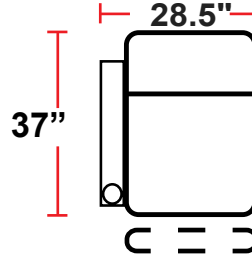

DIMENSIONS

- BACK HEIGHT FROM FLOOR (HEADREST DOWN): 43"
- BACK HEIGHT FROM FLOOR (HEADREST UP): 46.5"
- SEAT WIDTH: 23.5"
- SEAT DEPTH: 21.5"
- SEAT HEIGHT: 22"
- ARM WIDTH: 5"
- DEPTH: 37"
- DEPTH WHEN RECLINED: 66"

3906 - TWO-ARM POWER RECLINER

- 37"D x 33.5"W x 43"H

5206 - RIGHT-FACING STRAIGHT ARM POWER RECLINER

- 37"D x 28.5"W x 43"H

5306 - LEFT-FACING STRAIGHT ARM POWER RECLINER

- 37"D x 28.5"W x 43"H

5406 - ARMLESS POWER RECLINER

- 37"D x 23.5"W x 43"H

Back Height: 43"

3906
Two-Arm
Power Recliner

5206
Right Straight
Power Recliner

5306
Left Straight
Power Recliner

5406
Armless Power
Recliner

Configuration A
Power Row of 2

Configuration B
Power Row of 2 Loveseat

Configuration C
Power Row of 3

Configuration D
Power Row of 3,
Loveseat Left

Configuration E
Power Row of 3,
Loveseat Right

Configuration F
Power Row of 3 Sofa

Configuration G
Power Row of 4

Configuration H
Power Row of 4 with Center Loveseat