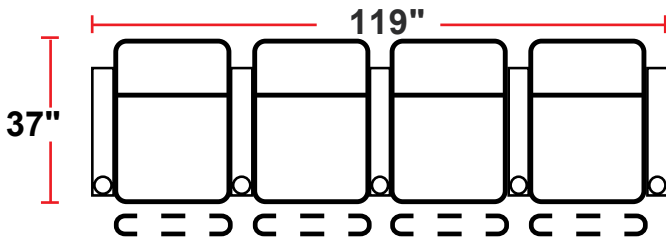

3906 - TWO-ARM POWER RECLINER

- 37"D x 33.5"W x 43"H

5206 - RIGHT-FACING STRAIGHT ARM POWER RECLINER

- 37"D x 28.5"W x 43"H

5306 - LEFT-FACING STRAIGHT ARM POWER RECLINER

- 37"D x 28.5"W x 43"H

5406 - ARMLESS POWER RECLINER

- 37"D x 23.5"W x 43"H

Back Height: 43"

3906
Two-Arm
Power Recliner

5206
Right Straight
Power Recliner

5306
Left Straight
Power Recliner

5406
Armless Power
Recliner

Configuration A
Power Row of 2

Configuration B
Power Row of 2 Loveseat

Configuration C
Power Row of 3

Configuration D
Power Row of 3,
Loveseat Left

Configuration E
Power Row of 3,
Loveseat Right

Configuration F
Power Row of 3 Sofa

Configuration G
Power Row of 4

Configuration H
Power Row of 4 with Center Loveseat

Back Height: 43"

Configuration I
 Power Row of 4 Double Loveseat

Configuration J
 Power Row of 4 Sofa

Configuration K
 Power Row of 5

Configuration L
 Power Row of 5 w/Sofa

Configuration M
 Power Row of 5 Double Loveseat
 Captain's Chair