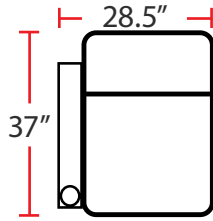

DIMENSIONS

- BACK HEIGHT FROM FLOOR (HEADREST DOWN): 43.5"
- BACK HEIGHT FROM FLOOR (HEADREST UP): 46.5"
- SEAT WIDTH: 23.5"
- SEAT DEPTH: 21.5"
- SEAT HEIGHT: 22"
- ARM WIDTH: 5"
- DEPTH: 37"
- DEPTH WHEN RECLINED: 66"

3901 - TWO-ARM POWER RECLINER

- 37"D x 33.5"W x 42"H

5201 - RIGHT-FACING STRAIGHT ARM POWER RECLINER

- 37"D x 28.5"W x 42"H

5301 - LEFT-FACING STRAIGHT ARM POWER RECLINER

- 37"D x 28.5"W x 42"H

5401 - ARMLESS POWER RECLINER

- 37"D x 23.5"W x 42"H

Back Height: 42"

3901

Two-Arm
Power Recliner

5201

Right Straight
Power Recliner

5301

Left Straight
Power Recliner

Back Height: 42"

Configuration H

Power Straight Row of 4 with Double Loveseat

Configuration I

Power Straight Row of 5 with Center Sofa

Configuration J

Power Straight Row of 5

Configuration K