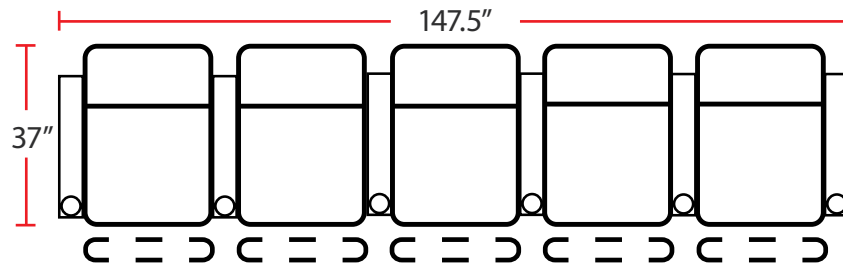

Back Height: 42"

Configuration H

Power Straight Row of 4 with Double Loveseat

Configuration I

Power Straight Row of 5 with Center Sofa

Configuration J

Power Straight Row of 5

Configuration K