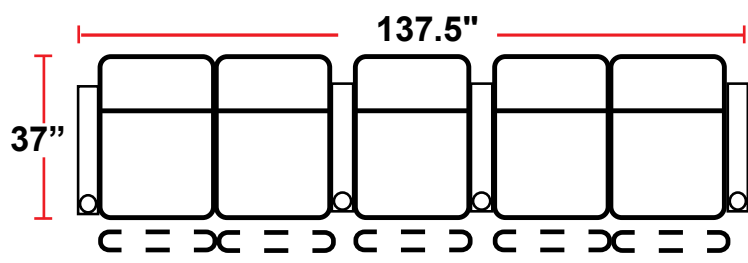

3906 - TWO-ARM POWER RECLINER

- 37"D x 33.5"W x 43"H

5206 - RIGHT-FACING STRAIGHT ARM POWER RECLINER

- 37"D x 28.5"W x 43"H

5306 - LEFT-FACING STRAIGHT ARM POWER RECLINER

- 37"D x 28.5"W x 43"H

5406 - ARMLESS POWER RECLINER

- 37"D x 23.5"W x 43"H

Back Height: 43"

3906
Two-Arm
Power Recliner

5206
Right Straight
Power Recliner

5306
Left Straight
Power Recliner

5406
Armless Power
Recliner

Configuration A
Power Row of 2

Configuration B
Power Row of 2 Loveseat

Configuration C
Power Row of 3

Configuration D
Power Row of 3,
Loveseat Left

Configuration E
Power Row of 3,
Loveseat Right

Configuration F
Power Row of 3 Sofa

Configuration G
Power Row of 4

Configuration H
Power Row of 4 with Center Loveseat

Back Height: 43"

Configuration I
 Power Row of 4 Double Loveseat

Configuration J
 Power Row of 4 Sofa

Configuration K
 Power Row of 5

Configuration L
 Power Row of 5 w/Sofa

Configuration M
 Power Row of 5 Double Loveseat
 Captain's Chair