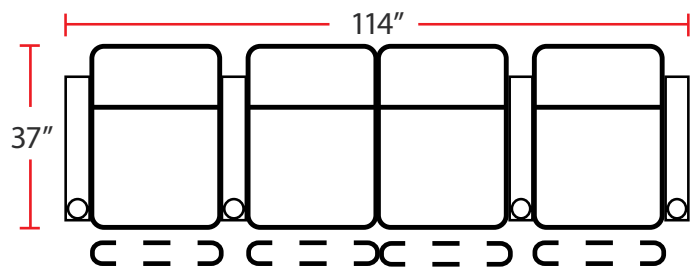

3901 - TWO-ARM POWER RECLINER

- 37"D x 33.5"W x 42"H

5201 - RIGHT-FACING STRAIGHT ARM POWER RECLINER

- 37"D x 28.5"W x 42"H

5301 - LEFT-FACING STRAIGHT ARM POWER RECLINER

- 37"D x 28.5"W x 42"H

5401 - ARMLESS POWER RECLINER

- 37"D x 23.5"W x 42"H

Back Height: 42"

3901

Two-Arm
Power Recliner

5201

Right Straight
Power Recliner

5301

Left Straight
Power Recliner

5401

Armless
Power Recliner

Configuration A

Power Straight Row of 2

Configuration B

Power Straight Row of 3

Configuration C

Power Straight Row of 4

Configuration D

Power Straight Row of 4 with Center Loveseat

Configuration E

Power Loveseat

Configuration F

Power Row of 3 Right Loveseat

Configuration G

Power Row of 3 Left Loveseat