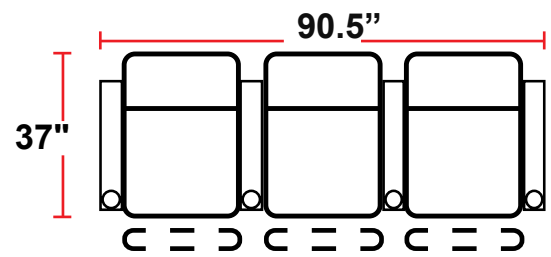

DIMENSIONS

- BACK HEIGHT FROM FLOOR (HEADREST DOWN): 43"
- BACK HEIGHT FROM FLOOR (HEADREST UP): 46.5"
- SEAT WIDTH: 23.5"
- SEAT DEPTH: 21.5"
- SEAT HEIGHT: 22"
- ARM WIDTH: 5"
- DEPTH: 37"
- DEPTH WHEN RECLINED: 66"

3906 - TWO-ARM POWER RECLINER

- 37"D x 33.5"W x 43"H

5206 - RIGHT-FACING STRAIGHT ARM POWER RECLINER

- 37"D x 28.5"W x 43"H

5306 - LEFT-FACING STRAIGHT ARM POWER RECLINER

- 37"D x 28.5"W x 43"H

5406 - ARMLESS POWER RECLINER

- 37"D x 23.5"W x 43"H

Back Height: 43"

3906
Two-Arm
Power Recliner

5206
Right Straight
Power Recliner

5306
Left Straight
Power Recliner

5406
Armless Power
Recliner

Configuration A
Power Row of 2

Configuration B
Power Row of 2 Loveseat

Configuration C
Power Row of 3

Configuration D
Power Row of 3,
Loveseat Left

Configuration E
Power Row of 3,
Loveseat Right

Configuration F
Power Row of 3 Sofa

Configuration G
Power Row of 4

Configuration H
Power Row of 4 with Center Loveseat