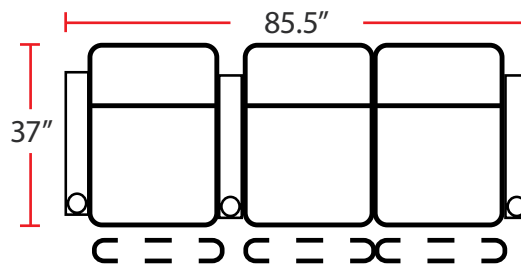

Configuration F

Power Row of 3 Right Loveseat